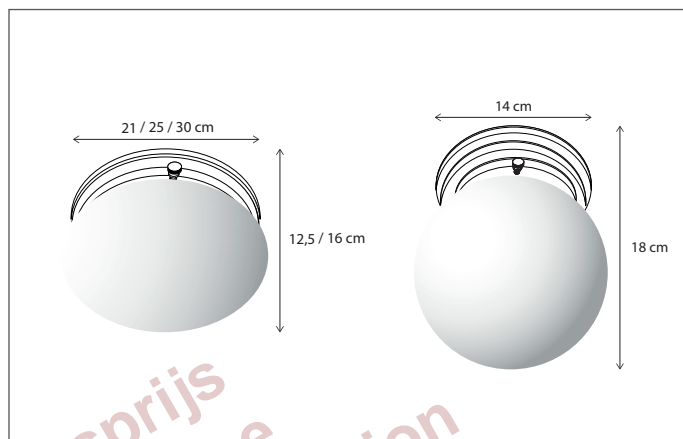

SUSPENSION | BAINWAT MIGNON

Glass included.

Lamps not included, consult light source guide for our advice.

154

CODE	TYPE	FINISH	WATT	VOLT	FITTING
BNW001MS2	Bainwat mignon suspension	Bronze	6	230	G9
BNW101MS2	Bainwat mignon suspension	Brushed nickel	6	230	G9
BNW201MS2	Bainwat mignon suspension	Chrome	6	230	G9

## CEILING | BAINWAT

Glass included.

Lamps not included, consult light source guide for our advice.

170

CODE	TYPE	FINISH	WATT	VOLT	FITTING
BNW001P14	Bainwat ceiling 14 cm	Bronze	15	230	E27
BNW001P21	Bainwat ceiling 21 cm	Bronze	15	230	E27
BNW001P25	Bainwat ceiling 25 cm	Bronze	15	230	E27
BNW001P30	Bainwat ceiling 30 cm	Bronze	2 x 15	230	E27
BNW101P14	Bainwat ceiling 14 cm	Brushed nickel	15	230	E27
BNW101P21	Bainwat ceiling 21 cm	Brushed nickel	15	230	E27
BNW101P25	Bainwat ceiling 25 cm	Brushed nickel	15	230	E27
BNW101P30	Bainwat ceiling 30 cm	Brushed nickel	2 x 15	230	E27
BNW201P14	Bainwat ceiling 14 cm	Chrome	15	230	E27
BNW201P21	Bainwat ceiling 21 cm	Chrome	15	230	E27
BNW201P25	Bainwat ceiling 25 cm	Chrome	15	230	E27
BNW201P30	Bainwat ceiling 30 cm	Chrome	2 x 15	230	E27