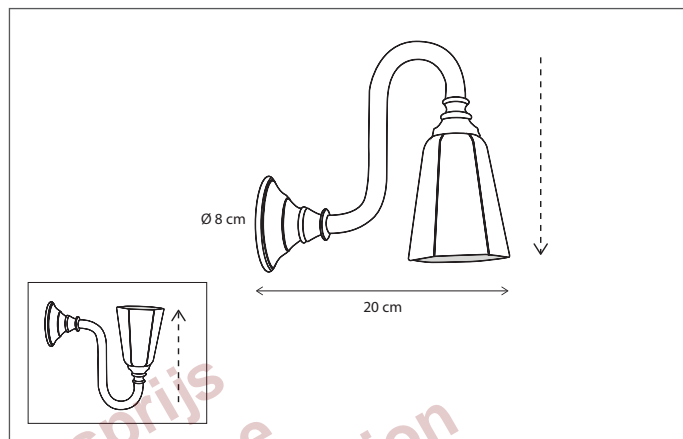

Glass included.

Lamps not included, consult light source guide for our advice.