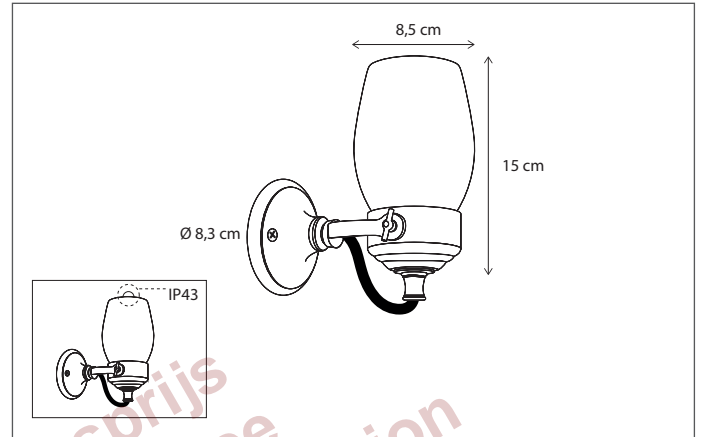

Glass included.

Lamps not included, consult light source guide for our advice.