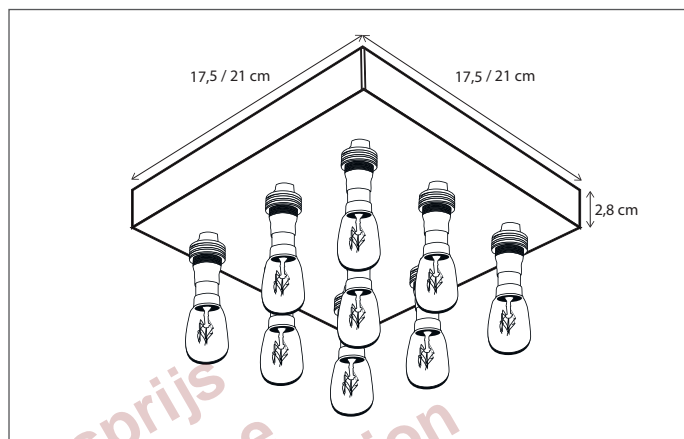

172

CODE	TYPE	FINISH	WATT	VOLT	FITTING
BAR009V17	Barron on square base 9L	Bronze	9 x 6	230	BA15d
BAR016V21	Barron on square base 16L	Bronze	16 x 6	230	BA15d
BAR109V17	Barron on square base 9L	Brushed nickel	9 x 6	230	BA15d
BAR116V21	Barron on square base 16L	Brushed nickel	16 x 6	230	BA15d
BAR209V17	Barron on square base 9L	Chrome	9 x 6	230	BA15d
BAR216V21	Barron on square base 16L	Chrome	16 x 6	230	BA15d