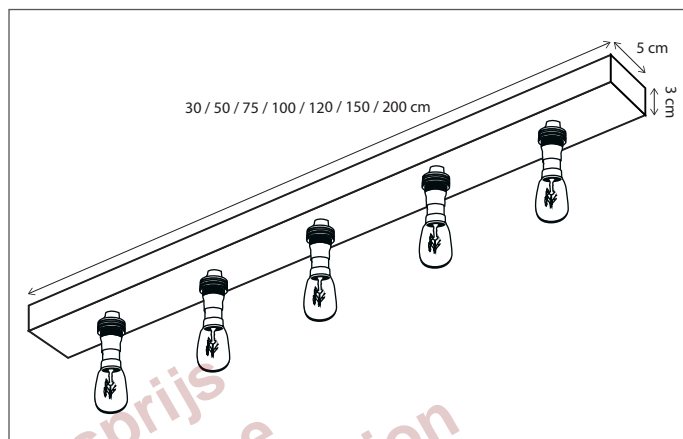

CEILING | BARRON ON PROFILE

Customise your product, choose the length of the profile and number of fittings.

Lamps not included, consult light source guide for our advice.

171

CODE	TYPE	FINISH	WATT	VOLT	FITTING
BAR003B03	Barron on profile 30 cm - 3L	Bronze	3 x 6	230	BA15d
BAR005B05	Barron on profile 50 cm - 5L	Bronze	5 x 6	230	BA15d
BAR103B03	Barron on profile 30 cm - 3L	Brushed nickel	3 x 6	230	BA15d
BAR203B03	Barron on profile 30 cm - 3L	Chrome	3 x 6	230	BA15d
BAR007B07	Barron on profile 75 cm - 7L	Bronze	7 x 6	230	BA15d
BAR010B10	Barron on profile 100 cm - 10L	Bronze	10 x 6	230	BA15d
BAR012B12	Barron on profile 120 cm - 12L	Bronze	12 x 6	230	BA15d
BAR015B15	Barron on profile 150 cm - 15L	Bronze	15 x 6	230	BA15d
BAR020B20	Barron on profile 200 cm - 20L	Bronze	20 x 6	230	BA15d
BAR105B05	Barron on profile 50 cm - 5L	Brushed nickel	5 x 6	230	BA15d
BAR107B07	Barron on profile 75 cm - 7L	Brushed nickel	7 x 6	230	BA15d
BAR110B10	Barron on profile 100 cm - 10L	Brushed nickel	10 x 6	230	BA15d
BAR112B12	Barron on profile 120 cm - 12L	Brushed nickel	12 x 6	230	BA15d
BAR115B15	Barron on profile 150 cm - 15L	Brushed nickel	15 x 6	230	BA15d
BAR120B20	Barron on profile 200 cm - 20L	Brushed nickel	20 x 6	230	BA15d
BAR205B05	Barron on profile 50 cm - 5L	Chrome	5 x 6	230	BA15d
BAR207B07	Barron on profile 75 cm - 7L	Chrome	7 x 6	230	BA15d
BAR210B10	Barron on profile 100 cm - 10L	Chrome	10 x 6	230	BA15d
BAR212B12	Barron on profile 120 cm - 12L	Chrome	12 x 6	230	BA15d
BAR215B15	Barron on profile 150 cm - 15L	Chrome	15 x 6	230	BA15d
BAR220B20	Barron on profile 200 cm - 20L	Chrome	20 x 6	230	BA15d