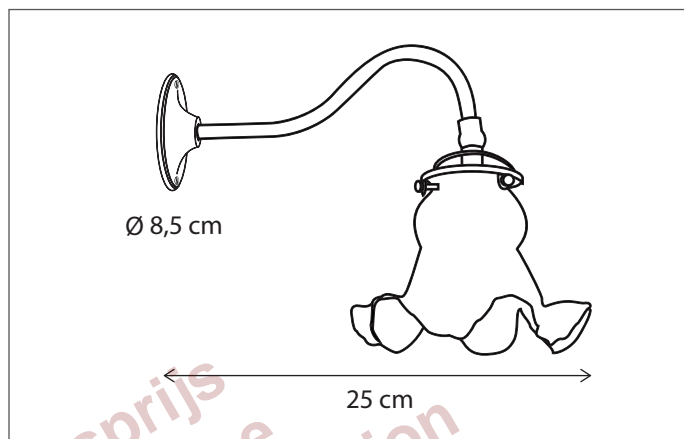

301

CODE	TYPE	FINISH	WATT	VOLT	FITTING
BOM001G00	Bompa on round base	Bronze	6	230	BA15d
BOM101G00	Bompa on round base	Brushed nickel	6	230	BA15d
BOM201G00	Bompa on round base	Chrome	6	230	BA15d

Vraag uw kortingsprijs
Ask your Discount Price
Demandez votre prix de Réduction
Fragen Sie Ihren Rabatt Preis
www.Bcosy.be