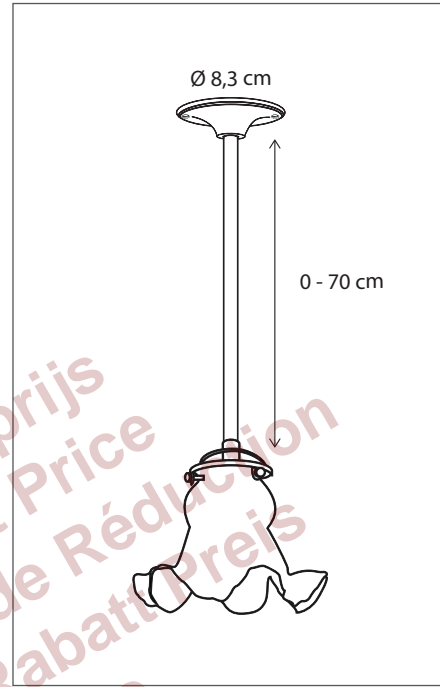

SUSPENSION | BOMPA ON TUBE

Glass not included, see accessories for different options.  
Lamps not included, consult light source guide for our advice.

153

CODE	TYPE	FINISH	WATT	VOLT	FITTING
BOM001S20	Bompa on tube arm	Bronze	6	230	BA15d
BOM101S20	Bompa on tube arm	Brushed nickel	6	230	BA15d
BOM201S20	Bompa on tube arm	Chrome	6	230	BA15d

Vraag uw kortingsprijs  
Ask your Discount Price  
Demandez votre prix de Réduction  
Fragen Sie Ihren Rabatt Preis  
www.Bcosy.be

WALL | BOMPA ON ROUND BASE

Glass not included, see accessories for different options.  
Lamps not included, consult light source guide for our advice.