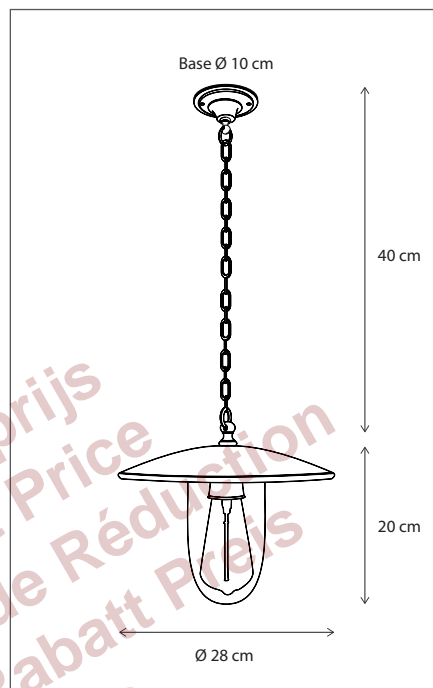

SUSPENSION | ELEBASE ON CHAIN

Lamps not included, consult light source guide for our advice.

135

CODE	TYPE	FINISH	WATT	VOLT	FITTING
ELB001200	Elébase on chain	Bronze	15	230	E27
ELB101200	Elébase on chain	Brushed nickel	15	230	E27
ELB201200	Elébase on chain	Chrome	15	230	E27

136

CODE	TYPE	FINISH	WATT	VOLT	FITTING
ELB001206	Elébase on short tube 40 cm - 60 cm	Bronze	15	230	E27
ELB001210	Elébase on long tube 60 cm - 100 cm	Bronze	15	230	E27
ELB101206	Elébase on short tube 40 cm - 60 cm	Brushed nickel	15	230	E27
ELB101210	Elébase on long tube 60 cm - 100 cm	Brushed nickel	15	230	E27
ELB201206	Elébase on short tube 40 cm - 60 cm	Chrome	15	230	E27
ELB201210	Elébase on long tube 60 cm - 100 cm	Chrome	15	230	E27

SUSPENSION | ELEBASE ON PROFILE

Lamps not included, consult light source guide for our advice.

137

CODE	TYPE	FINISH	WATT	VOLT	FITTING
ELB002201	Elébase on profile with chain 75 cm - 2L	Bronze	2 x 15	230	E27
ELB003202	Elébase on profile with chain 120 cm - 3L	Bronze	3 x 15	230	E27
ELB102201	Elébase on profile with chain 75 cm - 2L	Brushed nickel	2 x 15	230	E27
ELB103202	Elébase on profile with chain 120 cm - 3L	Brushed nickel	3 x 15	230	E27
ELB202201	Elébase on profile with chain 75 cm - 2L	Chrome	2 x 15	230	E27
ELB203202	Elébase on profile with chain 120 cm - 3L	Chrome	3 x 15	230	E27