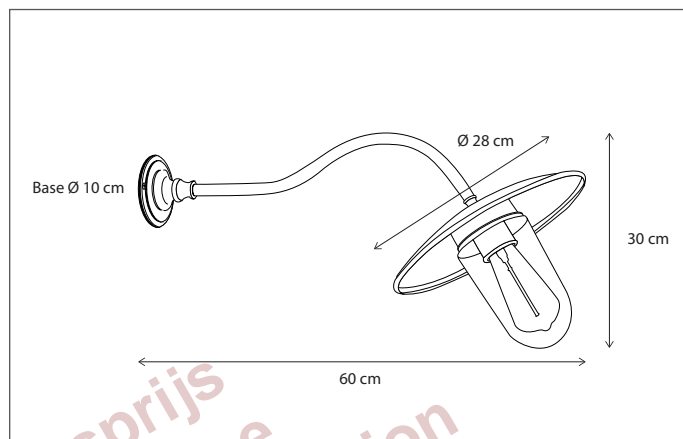

398

CODE	TYPE	FINISH	WATT	VOLT	FITTING
ELB001001	Elébase wall 45°	Bronze	15	230	E27
ELB101001	Elébase wall 45°	Brushed nickel	15	230	E27
ELB201001	Elébase wall 45°	Chrome	15	230	E27

Vraag uw kortingsprijs
Ask your Discount Price
Demandez votre prix de Réduction
Fragen Sie Ihren Rabatt Preis
www.Bcosy.be