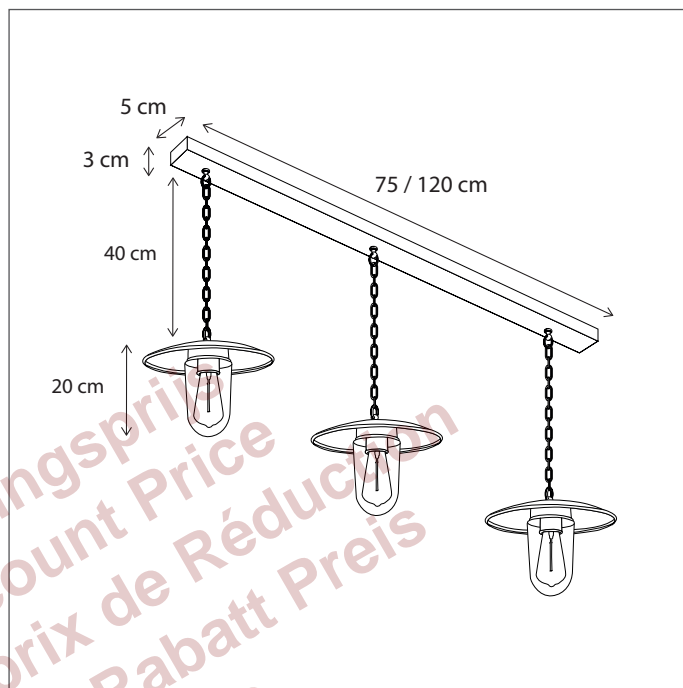

SUSPENSION | ELEBASE ON CHAIN

Lamps not included, consult light source guide for our advice.

135

CODE	TYPE	FINISH	WATT	VOLT	FITTING
ELB001200	Elébase on chain	Bronze	15	230	E27
ELB101200	Elébase on chain	Brushed nickel	15	230	E27
ELB201200	Elébase on chain	Chrome	15	230	E27

136

CODE	TYPE	FINISH	WATT	VOLT	FITTING
ELB001206	Elébase on short tube 40 cm - 60 cm	Bronze	15	230	E27
ELB001210	Elébase on long tube 60 cm - 100 cm	Bronze	15	230	E27
ELB101206	Elébase on short tube 40 cm - 60 cm	Brushed nickel	15	230	E27
ELB101210	Elébase on long tube 60 cm - 100 cm	Brushed nickel	15	230	E27
ELB201206	Elébase on short tube 40 cm - 60 cm	Chrome	15	230	E27
ELB201210	Elébase on long tube 60 cm - 100 cm	Chrome	15	230	E27

SUSPENSION | ELEBASE ON PROFILE

Lamps not included, consult light source guide for our advice.

137

CODE	TYPE	FINISH	WATT	VOLT	FITTING
ELB002201	Elébase on profile with chain 75 cm - 2L	Bronze	2 x 15	230	E27
ELB003202	Elébase on profile with chain 120 cm - 3L	Bronze	3 x 15	230	E27
ELB102201	Elébase on profile with chain 75 cm - 2L	Brushed nickel	2 x 15	230	E27
ELB103202	Elébase on profile with chain 120 cm - 3L	Brushed nickel	3 x 15	230	E27
ELB202201	Elébase on profile with chain 75 cm - 2L	Chrome	2 x 15	230	E27
ELB203202	Elébase on profile with chain 120 cm - 3L	Chrome	3 x 15	230	E27