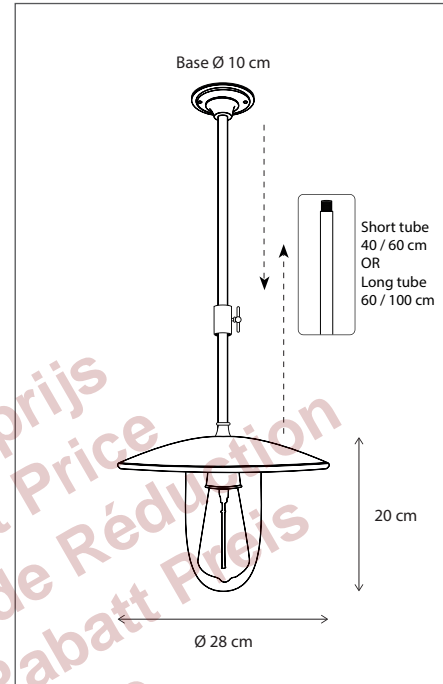

SUSPENSION | ELEBASE ON CHAIN

Lamps not included, consult light source guide for our advice.

135

CODE	TYPE	FINISH	WATT	VOLT	FITTING
ELB001200	Elébase on chain	Bronze	15	230	E27
ELB101200	Elébase on chain	Brushed nickel	15	230	E27
ELB201200	Elébase on chain	Chrome	15	230	E27

136

CODE	TYPE	FINISH	WATT	VOLT	FITTING
ELB001206	Elébase on short tube 40 cm - 60 cm	Bronze	15	230	E27
ELB001210	Elébase on long tube 60 cm - 100 cm	Bronze	15	230	E27
ELB101206	Elébase on short tube 40 cm - 60 cm	Brushed nickel	15	230	E27
ELB101210	Elébase on long tube 60 cm - 100 cm	Brushed nickel	15	230	E27
ELB201206	Elébase on short tube 40 cm - 60 cm	Chrome	15	230	E27
ELB201210	Elébase on long tube 60 cm - 100 cm	Chrome	15	230	E27

SUSPENSION | ELEBASE ON PROFILE

Lamps not included, consult light source guide for our advice.

137

CODE	TYPE	FINISH	WATT	VOLT	FITTING
ELB002201	Elébase on profile with chain 75 cm - 2L	Bronze	2 x 15	230	E27
ELB003202	Elébase on profile with chain 120 cm - 3L	Bronze	3 x 15	230	E27
ELB102201	Elébase on profile with chain 75 cm - 2L	Brushed nickel	2 x 15	230	E27
ELB103202	Elébase on profile with chain 120 cm - 3L	Brushed nickel	3 x 15	230	E27
ELB202201	Elébase on profile with chain 75 cm - 2L	Chrome	2 x 15	230	E27
ELB203202	Elébase on profile with chain 120 cm - 3L	Chrome	3 x 15	230	E27