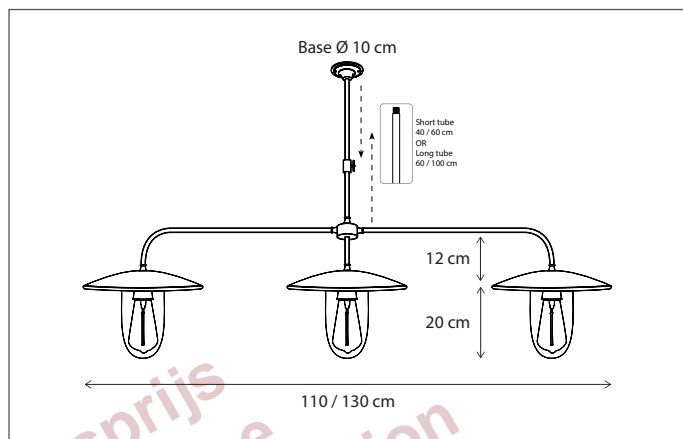

SUSPENSION | ELEBASE ON PROFILE

Lamps not included, consult light source guide for our advice.

137

CODE	TYPE	FINISH	WATT	VOLT	FITTING
ELB002201	Elébase on profile with chain 75 cm - 2L	Bronze	2 x 15	230	E27
ELB003202	Elébase on profile with chain 120 cm - 3L	Bronze	3 x 15	230	E27
ELB102201	Elébase on profile with chain 75 cm - 2L	Brushed nickel	2 x 15	230	E27
ELB103202	Elébase on profile with chain 120 cm - 3L	Brushed nickel	3 x 15	230	E27
ELB202201	Elébase on profile with chain 75 cm - 2L	Chrome	2 x 15	230	E27
ELB203202	Elébase on profile with chain 120 cm - 3L	Chrome	3 x 15	230	E27

SUSPENSION | ELEBASE MULTIPLE ON TUBE

Lamps not included, consult light source guide for our advice.

138

CODE	TYPE	FINISH	WATT	VOLT	FITTING
ELB002U06	Elébase double with short tube 40 - 60 cm	Bronze	2 x 15	230	E27
ELB002U10	Elébase double with long tube 60 cm - 100 cm	Bronze	2 x 15	230	E27
ELB003W06	Elébase triple with short tube 40 cm - 60 cm	Bronze	3 x 15	230	E27
ELB003W10	Elébase triple with long tube 60 cm - 100 cm	Bronze	3 x 15	230	E27
ELB102U06	Elébase double with short tube 40 - 60 cm	Brushed nickel	2 x 15	230	E27
ELB102U10	Elébase double with long tube 60 cm - 100 cm	Brushed nickel	2 x 15	230	E27
ELB103W06	Elébase triple with short tube 40 cm - 60 cm	Brushed nickel	3 x 15	230	E27
ELB103W10	Elébase triple with long tube 60 cm - 100 cm	Brushed nickel	3 x 15	230	E27
ELB202U06	Elébase double with short tube 40 - 60 cm	Chrome	2 x 15	230	E27
ELB202U10	Elébase double with long tube 60 cm - 100 cm	Chrome	2 x 15	230	E27
ELB203W06	Elébase triple with short tube 40 cm - 60 cm	Chrome	3 x 15	230	E27
ELB203W10	Elébase triple with long tube 60 cm - 100 cm	Chrome	3 x 15	230	E27