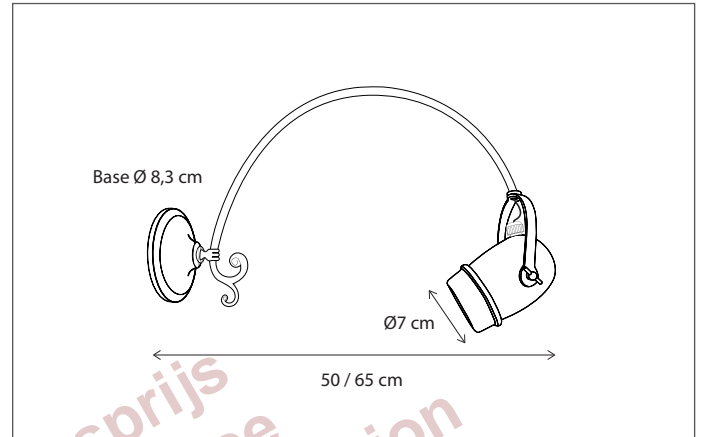

WALL | MICRO PUBLICITY ELEGANCE

For warmer light, add Kelvin Killer® - see accessories.
For enhanced light dispersion and/or anti-glare effect, add frosted glass filter - see accessories.
Lamps not included, consult light source guide for our advice.

380

CODE	TYPE	FINISH	WATT	VOLT	FITTING
MIC001WEP	Micro publicity élégance petite	Bronze	6	230	GU10
MIC001WEG	Micro publicity élégance grande	Bronze	6	230	GU10
MIC101WEP	Micro publicity élégance petite	Brushed nickel	6	230	GU10
MIC101WEG	Micro publicity élégance grande	Brushed nickel	6	230	GU10
MIC201WEP	Micro publicity élégance petite	Chrome	6	230	GU10
MIC201WEG	Micro publicity élégance grande	Chrome	6	230	GU10