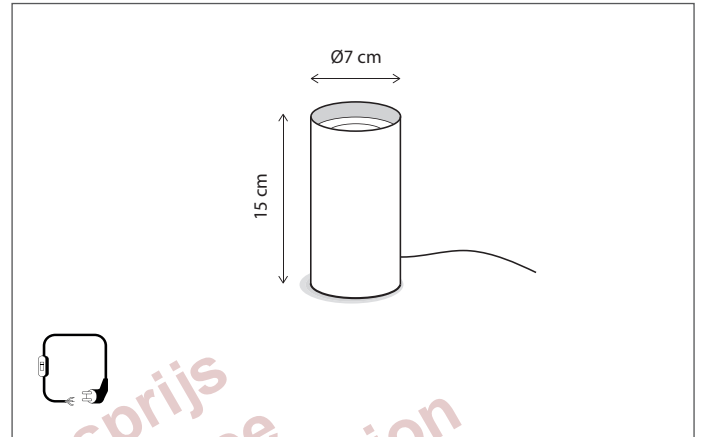

362

CODE	TYPE	FINISH	WATT	VOLT	FITTING
TBL001F15	Tubelum floor 15 cm	Bronze	6	230	GU10
TBL201F15	Tubelum floor 15 cm	Chrome	6	230	GU10
TBL301F15	Tubelum floor 15 cm	Polished brass	6	230	GU10

Vraag uw kortingsprijs
Ask your Discount Price
Demandez votre prix de Réduction
Fragen Sie Ihren Rabatt Preis
www.Bcosy.be