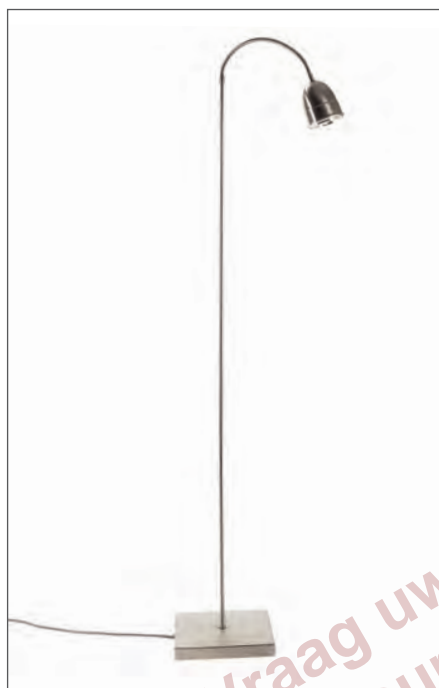

366

CODE	TYPE	FINISH	WATT	VOLT	FITTING
LCO0L1FLO	Lisible poire floor	Bronze	8	230	GU10
LCO1L1FLO	Lisible poire floor	Brushed nickel	8	230	GU10
LCO2L1FLO	Lisible poire floor	Chrome	8	230	GU10
LCO001FLO	Lisible poire floor	Bronze	8	230	BA15d
LCO101FLO	Lisible poire floor	Brushed nickel	8	230	BA15d
LCO201FLO	Lisible poire floor	Chrome	8	230	BA15d