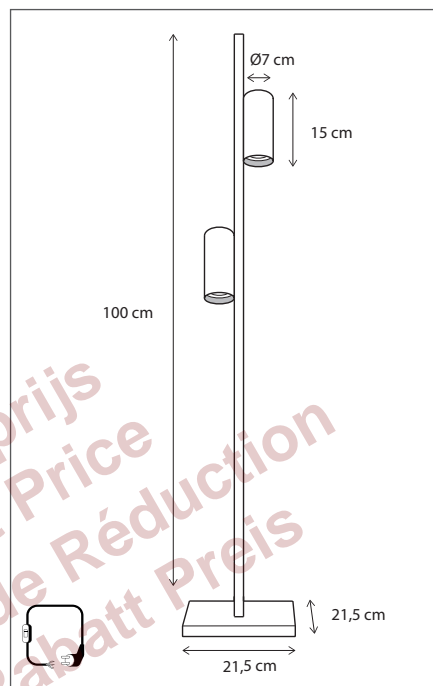

363

CODE	TYPE	FINISH	WATT	VOLT	FITTING
TBL002FLO	Tubelum floor 2L	Bronze	2 x 6	230	GU10
TBL302FLO	Tubelum floor 2L	Polished brass	2 x 6	230	GU10

Vraag uw kortingsprijs
Ask your Discount Price
Demandez votre prix de Réduction
Fragen Sie Ihren Rabatt Preis
www.Bcosy.be