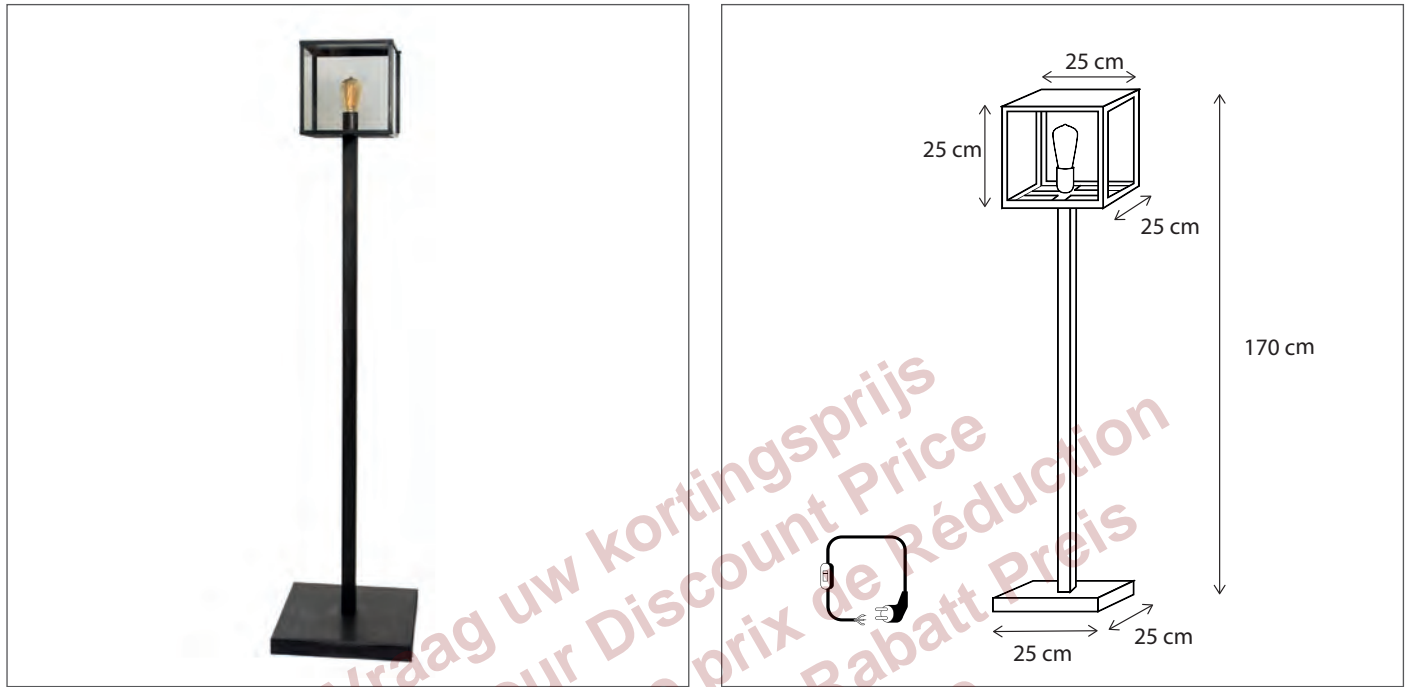

FLOOR | VITRINE

Lamps not included, consult light source guide for our advice.

IP 20

358

CODE	TYPE	FINISH	WATT	VOLT	FITTING
VIT001462	Vitrine floor	Bronze	15	230	E27
VIT101462	Vitrine floor	Brushed nickel	15	230	E27
VIT201462	Vitrine floor	Chrome	15	230	E27