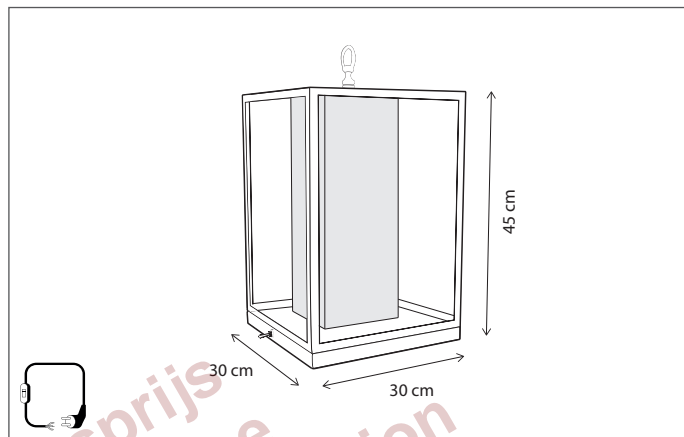

FLOOR | SEVERE LANTERN

Shades not included, see accessories for the different options.
Lamps not included, consult light source guide for our advice.

IP 20

369

CODE	TYPE	FINISH	WATT	VOLT	FITTING
SEV001LFL	Sévère lantern floor	Bronze	15	230	E27
SEV101LFL	Sévère lantern floor	Brushed nickel	15	230	E27
SEV201LFL	Sévère lantern floor	Chrome	15	230	E27

Vraag uw kortingsprijs
Ask your Discount Price
Demandez votre prix de Réduction
Fragen Sie Ihren Rabatt Preis
www.Bcosy.be