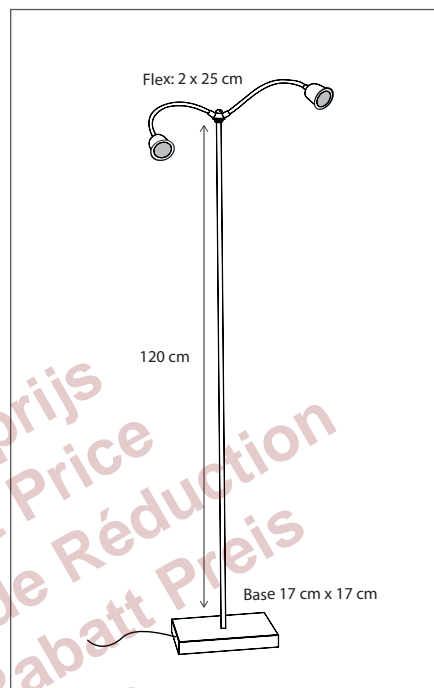

FLOOR | LISIBLE FLEURE TWIN

For reading light, select LED.
Lamps not included, consult light source guide for our advice.

368

CODE	TYPE	FINISH	WATT	VOLT	FITTING
LFT0L1FLO	Lisible fleure twin floor	Bronze	2 x 4	230	G4
LFT1L1FLO	Lisible fleure twin floor	Brushed nickel	2 x 4	230	G4
LFT2L1FLO	Lisible fleure twin floor	Chrome	2 x 4	230	G4