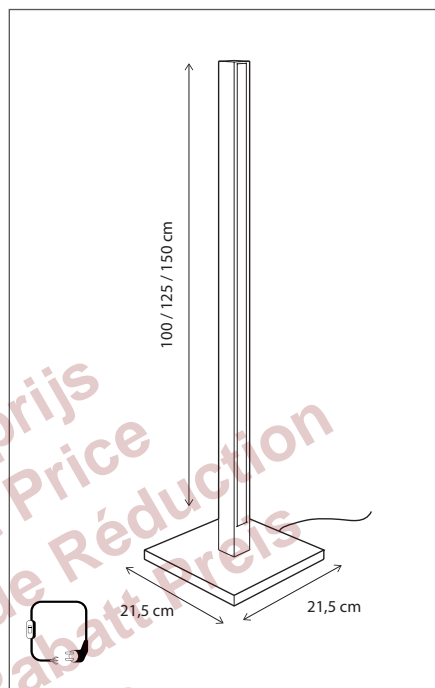

FLOOR | ELIGNE

Dim-to-warm option available on request, consult accessories.

364

CODE	TYPE	FINISH	WATT	VOLT	FITTING
ELF002100	Eligne floor 100 cm	Bronze	25	230	-
ELF002125	Eligne floor 125 cm	Bronze	32	230	-
ELF002150	Eligne floor 150 cm	Bronze	39	230	-
ELF102100	Eligne floor 100 cm	Brushed nickel	25	230	-
ELF102125	Eligne floor 125 cm	Brushed nickel	32	230	-
ELF102150	Eligne floor 150 cm	Brushed nickel	39	230	-
ELF202100	Eligne floor 100 cm	Chrome	25	230	-
ELF202125	Eligne floor 125 cm	Chrome	32	230	-
ELF202150	Eligne floor 150 cm	Chrome	39	230	-