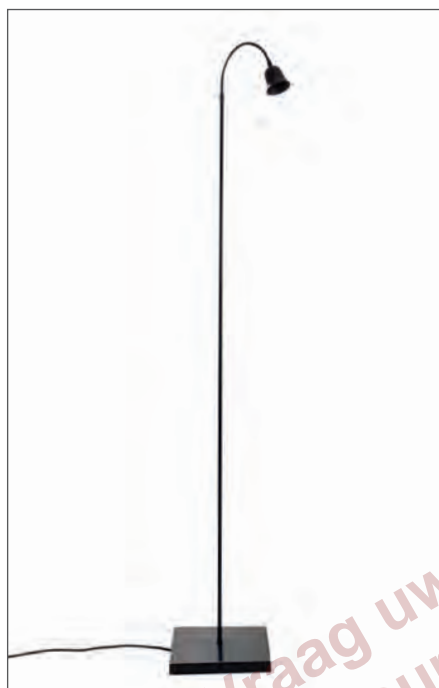

FLOOR | LISIBLE FLEURE

For reading light, select LED.
Lamps not included, consult light source guide for our advice.

367

CODE	TYPE	FINISH	WATT	VOLT	FITTING
LFL0L1FLO	Lisible fleure floor	Bronze	4	230	G4
LFL1L1FLO	Lisible fleure floor	Brushed nickel	4	230	G4
LFL2L1FLO	Lisible fleure floor	Chrome	4	230	G4

Vraag uw kortingsprijs
Ask your Discount Price
Demandez votre prix de Réduction
Fragen Sie Ihren Rabatt Preis
www.Bcosy.be