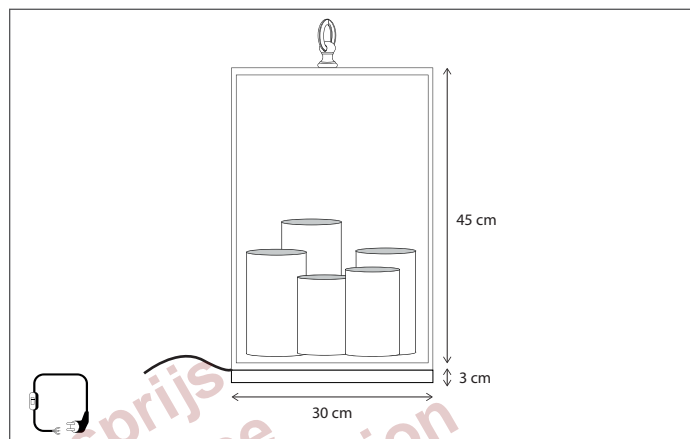

354

CODE	TYPE	FINISH	WATT	VOLT	FITTING
BVL005D48	Bellefeu® vitrine lantern	Bronze	5 x 2,4	230	-
BVL105D48	Bellefeu® vitrine lantern	Brushed nickel	5 x 2,4	230	-
BVL205D48	Bellefeu® vitrine lantern	Chrome	5 x 2,4	230	-
BVL505D48	Bellefeu® vitrine lantern	White	5 x 2,4	230	-

Vraag uw kortingsprijs
Ask your Discount Price
Demandez votre prix de Réduction
Fragen Sie Ihren Rabatt Preis
www.Bcosy.be

INDOOR | FLOOR | BELLEFEU®

Scan the QR-code & discover our Bellefeu® effect!