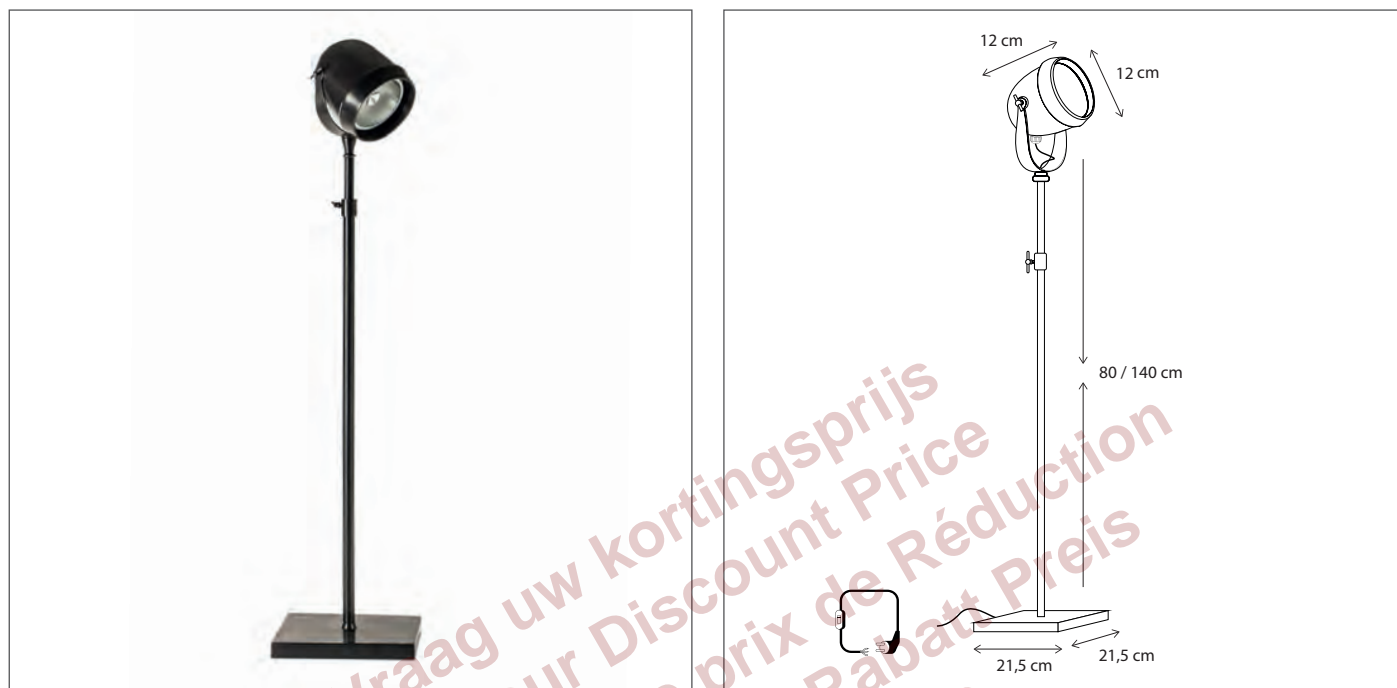

FLOOR I MACRO

For warmer light, add Kelvin Killer® - see accessories.
Lamps not included, consult light source guide for our advice.

361

CODE	TYPE	FINISH	WATT	VOLT	FITTING
MAC001FLI	Macro floor	Bronze	12	230	G53
MAC101FLI	Macro floor	Brushed nickel	12	230	G53
MAC201FLI	Macro floor	Chrome	12	230	G53

Vraag uw kortingsprijs
Ask your Discount Price
Demandez votre prix de Réduction
Fragen Sie Ihren Rabatt Preis
www.Bcosy.be