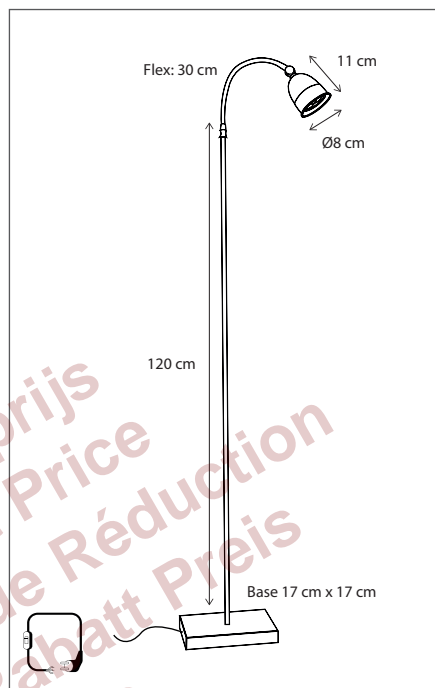

366

CODE	TYPE	FINISH	WATT	VOLT	FITTING
LCO0L1FLO	Lisible poire floor	Bronze	8	230	GU10
LCO1L1FLO	Lisible poire floor	Brushed nickel	8	230	GU10
LCO2L1FLO	Lisible poire floor	Chrome	8	230	GU10
LCO001FLO	Lisible poire floor	Bronze	8	230	BA15d
LCO101FLO	Lisible poire floor	Brushed nickel	8	230	BA15d
LCO201FLO	Lisible poire floor	Chrome	8	230	BA15d