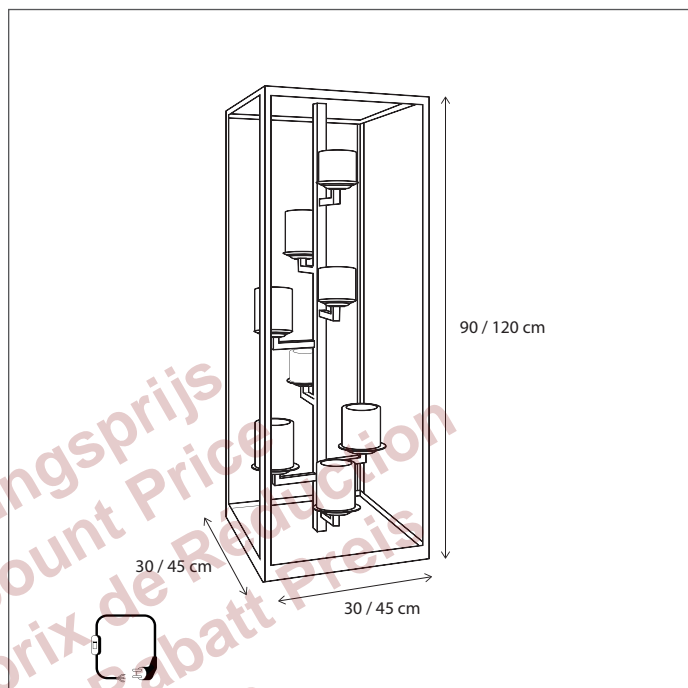

356

CODE	TYPE	FINISH	WATT	VOLT	FITTING
BVH008D30	Bellefeu® vitrine floor normal - 8 candles	Bronze	8 x 2,4	230	-
BVH014D45	Bellefeu® vitrine floor grande - 14 candles	Bronze	14 x 2,4	230	-

INDOOR | FLOOR | BELLEFEU®

Scan the QR-code & discover our Bellefeu® effect!