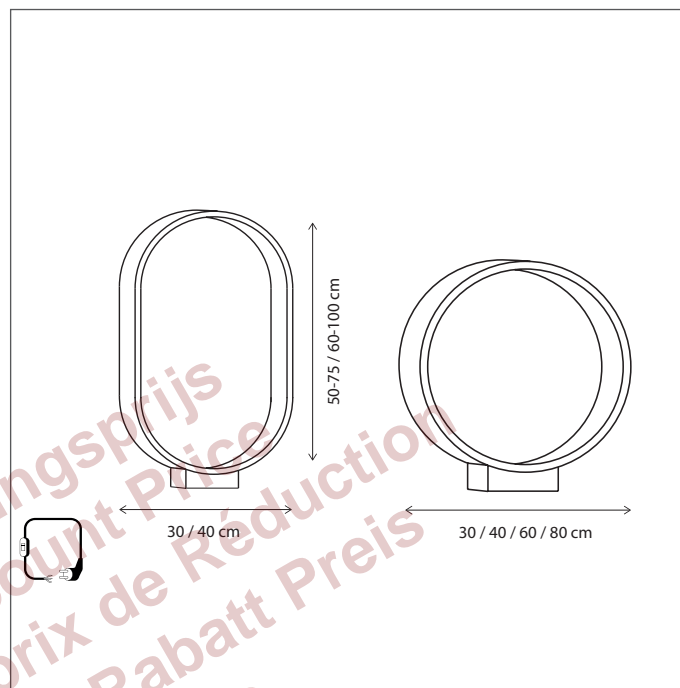

Mountable on pedestal, see accessories.