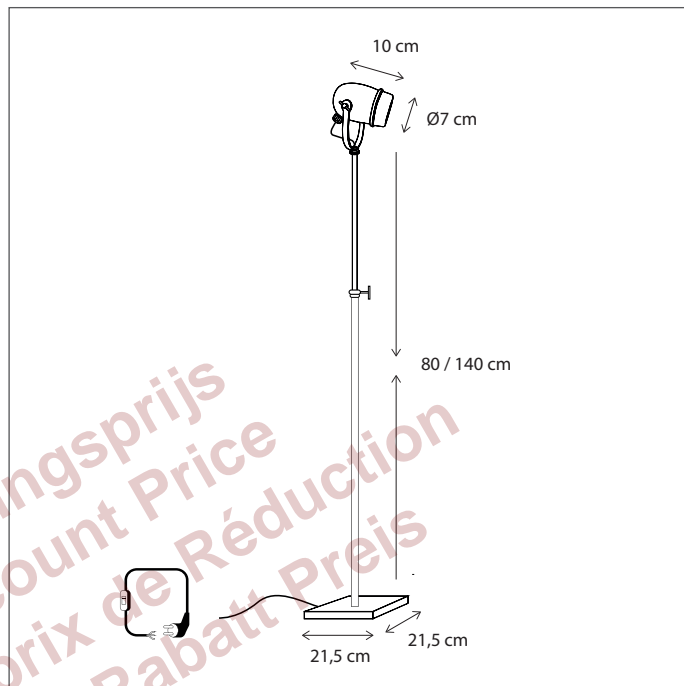

FLOOR | MICRO

For warmer light, add Kelvin Killer® - see accessories.
For enhanced light dispersion and/or anti-glare effect, add frosted glass filter - see accessories.
Lamps not included, consult light source guide for our advice.

IP 20

359

CODE	TYPE	FINISH	WATT	VOLT	FITTING
MIC001008	Micro floor	Bronze	6	230	GU10
MIC101008	Micro floor	Brushed nickel	6	230	GU10
MIC201008	Micro floor	Chrome	6	230	GU10

Vraag uw kortingsprijs
Ask your Discount Price
Demandez votre prix de Réduction
Fragen Sie Ihren Rabatt Preis
www.Bcosy.be