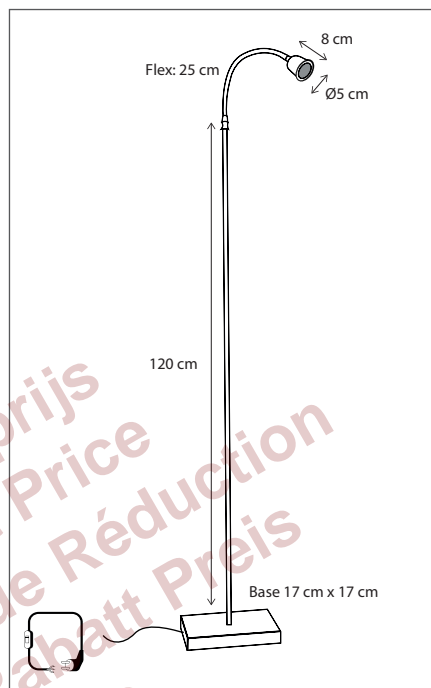

FLOOR | LISIBLE FLEURE

For reading light, select LED.
Lamps not included, consult light source guide for our advice.

367

CODE	TYPE	FINISH	WATT	VOLT	FITTING
LFL0L1FLO	Lisible fleure floor	Bronze	4	230	G4
LFL1L1FLO	Lisible fleure floor	Brushed nickel	4	230	G4
LFL2L1FLO	Lisible fleure floor	Chrome	4	230	G4

Vraag uw kortingsprijs
Ask your Discount Price
Demandez votre prix de Réduction
Fragen Sie Ihren Rabatt Preis
www.Bcosy.be