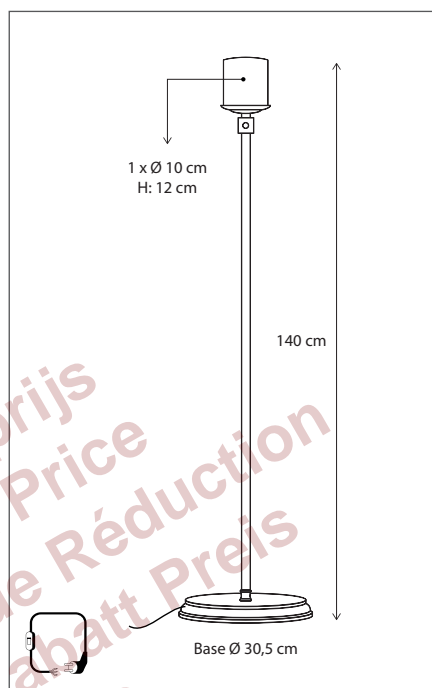

355

CODE	TYPE	FINISH	WATT	VOLT	FITTING
BCH001F30	Bellefeu® chandelier floor 1L	Bronze	2,4	230	-
BCH003F36	Bellefeu® chandelier floor 3L	Bronze	3 x 2,4	230	-
BCH005F36	Bellefeu® chandelier floor 5L	Bronze	5 x 2,4	230	-
BCH101F30	Bellefeu® chandelier floor 1L	Brushed nickel	2,4	230	-
BCH103F36	Bellefeu® chandelier floor 3L	Brushed nickel	3 x 2,4	230	-
BCH105F36	Bellefeu® chandelier floor 5L	Brushed nickel	5 x 2,4	230	-
BCH201F30	Bellefeu® chandelier floor 1L	Chrome	2,4	230	-
BCH203F36	Bellefeu® chandelier floor 3L	Chrome	3 x 2,4	230	-
BCH205F36	Bellefeu® chandelier floor 5L	Chrome	5 x 2,4	230	-

Scan the QR-code & discover our Bellefeu® effect!