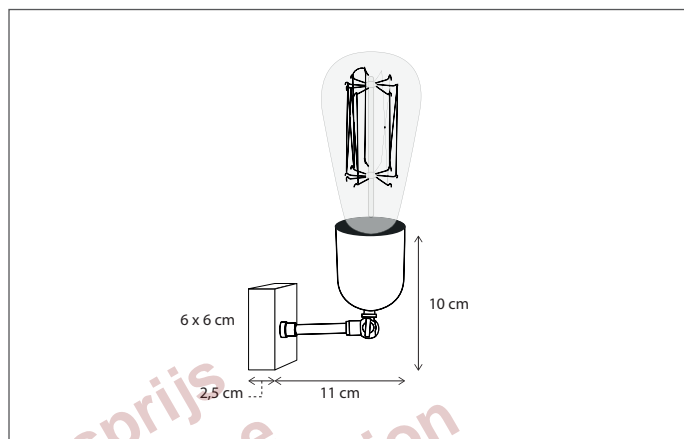

300

CODE	TYPE	FINISH	WATT	VOLT	FITTING
FIL001V60	Filou wall on square base	Bronze	15	230	E27
FIL101V60	Filou wall on square base	Brushed nickel	15	230	E27
FIL201V60	Filou wall on square base	Chrome	15	230	E27

Vraag uw kortingsprijs
Ask your Discount Price
Demandez votre prix de Réduction
Fragen Sie Ihren Rabatt Preis
www.Bcosy.be