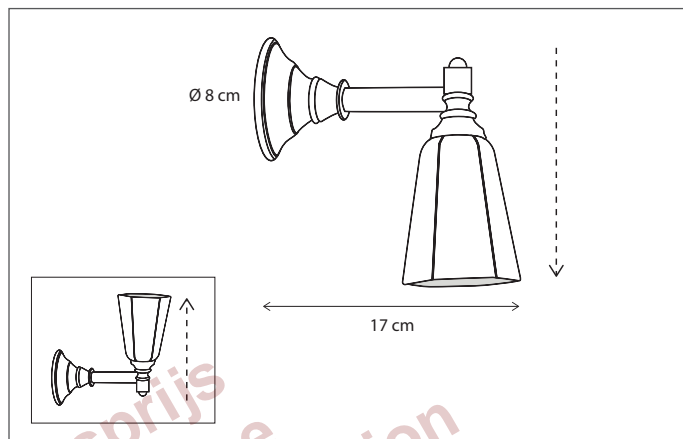

Glass included.

Lamps not included, consult light source guide for our advice.