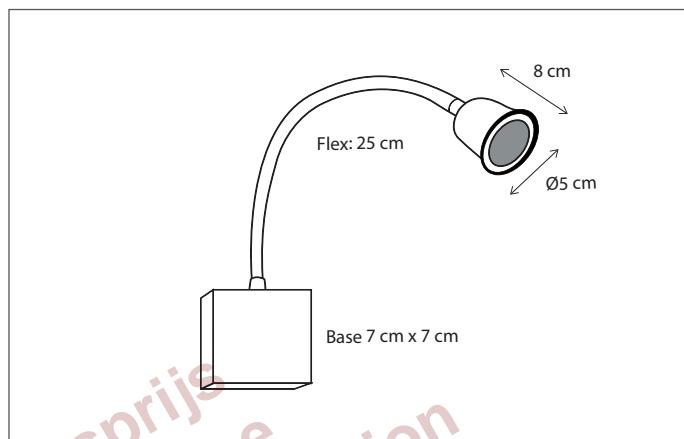

310

CODE	TYPE	FINISH	WATT	VOLT	FITTING
LFL0L1V70	Lisible fleure wall	Bronze	4	230	G4
LFL1L1V70	Lisible fleure wall	Brushed nickel	4	230	G4
LFL2L1V70	Lisible fleure wall	Chrome	4	230	G4

Vraag uw kortingsprijs
Ask your Discount Price
Demandez votre prix de Réduction
Fragen Sie Ihren Rabatt Preis
www.Bcosy.be