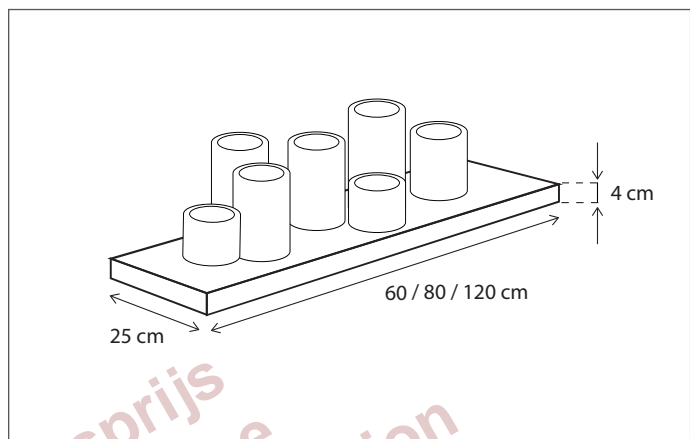

WALL | BELLEFEU® PLATEAU

Integrated push dimmer for adjustable candle effect.
Wax linnen candles included, for other options see accessories.

282

CODE	TYPE	FINISH	WATT	VOLT	FITTING
BWP005D06	Bellefeu® plateau 60 cm - 5 Candles	Bronze	5 x 2,4	230	-
BWP007D08	Bellefeu® plateau 80 cm - 7 candles	Bronze	7 x 2,4	230	-
BWP010D12	Bellefeu® plateau 120 cm - 10 candles	Bronze	10 x 2,4	230	-
BWP105D06	Bellefeu® plateau 60 cm - 5 Candles	Brushed nickel	5 x 2,4	230	-
BWP107D08	Bellefeu® plateau 80 cm - 7 candles	Brushed nickel	7 x 2,4	230	-
BWP110D12	Bellefeu® plateau 120 cm - 10 candles	Brushed nickel	10 x 2,4	230	-
BWP205D06	Bellefeu® plateau 60 cm - 5 Candles	Chrome	5 x 2,4	230	-
BWP207D08	Bellefeu® plateau 80 cm - 7 candles	Chrome	7 x 2,4	230	-
BWP210D12	Bellefeu® plateau 120 cm - 10 candles	Chrome	10 x 2,4	230	-
BWP505D06	Bellefeu® plateau 60 cm - 5 Candles	White	5 x 2,4	230	-
BWP507D08	Bellefeu® plateau 80 cm - 7 candles	White	7 x 2,4	230	-
BWP510D12	Bellefeu® plateau 120 cm - 10 candles	White	10 x 2,4	230	-

INDOOR | WALL | BELLEFEU®

Scan the QR-code & discover our Bellefeu® effect!