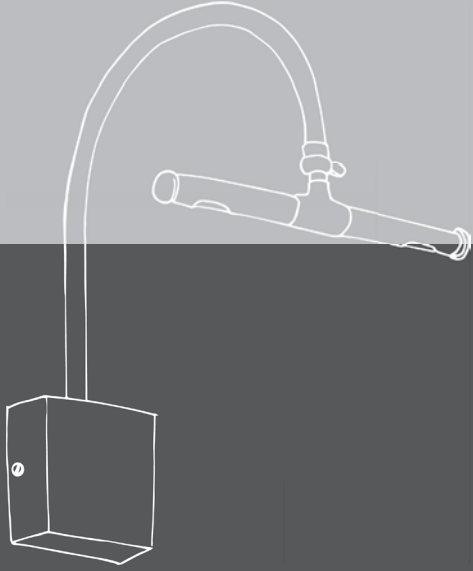

Picture light