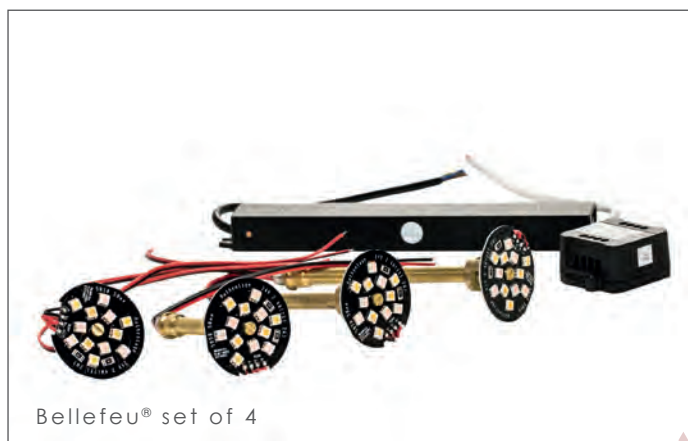

Bellefeu® extension

WALL | CREATE YOUR OWN BELLEFEU® EXPERIENCE

Integrate our Bellefeu® technology in your own application (installation manual incl.)

- Select the correct set and extension (if required).
- Select correct number of candles (not included), see accessories.
- Built-in installation boxes (Phantôme) available, see accessories.
- Push switch not included, see accessories.

Bellefeu® set of 4