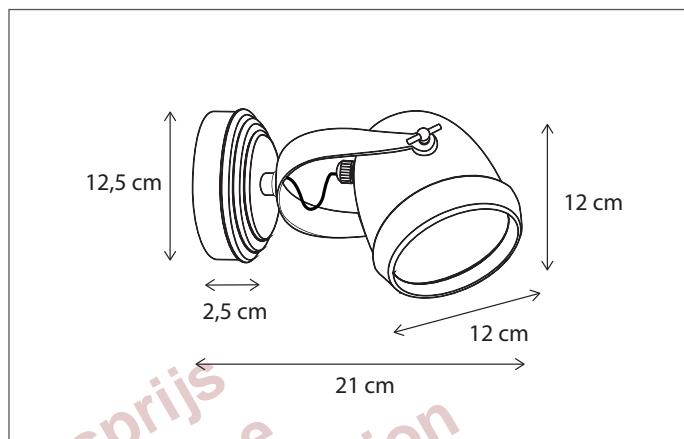

295

CODE	TYPE	FINISH	WATT	VOLT	FITTING
MAC001221	Macro wall (incl. driver)	Bronze	12	230	G53
MAC101221	Macro wall (incl. driver)	Brushed nickel	12	230	G53
MAC201221	Macro wall (incl. driver)	Chrome	12	230	G53

Vraag uw kortingsprijs
Ask your Discount Price
Demandez votre prix de Réduction
Fragen Sie Ihren Rabatt Preis
www.Bcosy.be