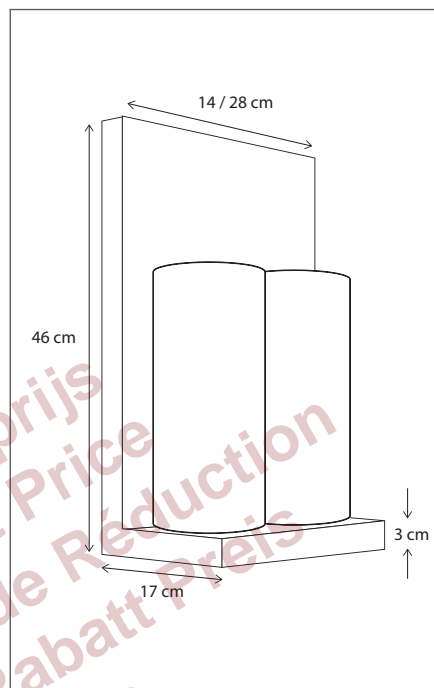

WALL | BELLEFEU® ON L PROFILE

Integrated push dimmer for adjustable candle effect.
Wax linnen candles included, for other options see accessories.

283

CODE	TYPE	FINISH	WATT	VOLT	FITTING
BWL001D01	Bellefeu® on L profile 1L	Bronze	2,4	230	-
BWL002D02	Bellefeu® on L profile 2L	Bronze	2 x 2,4	230	-
BWL101D01	Bellefeu® on L profile 1L	Brushed nickel	2,4	230	-
BWL102D02	Bellefeu® on L profile 2L	Brushed nickel	2 x 2,4	230	-
BWL201D01	Bellefeu® on L profile 1L	Chrome	2,4	230	-
BWL202D02	Bellefeu® on L profile 2L	Chrome	2 x 2,4	230	-
BWL501D01	Bellefeu® on L profile 1L	White	2,4	230	-
BWL502D02	Bellefeu® on L profile 2L	White	2 x 2,4	230	-

Scan the QR-code & discover our Bellefeu® effect!