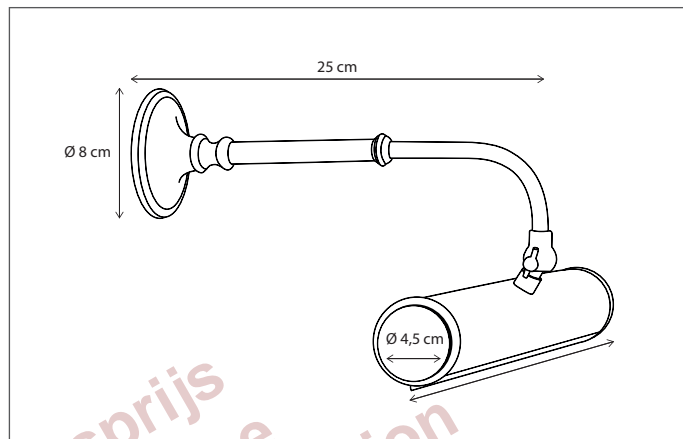

332

CODE	TYPE	FINISH	WATT	VOLT	FITTING
RUB001R35	Rubens wall on fixed arm	Bronze	2 x 6	230	E14
RUB101R35	Rubens wall on fixed arm	Brushed nickel	2 x 6	230	E14
RUB201R35	Rubens wall on fixed arm	Chrome	2 x 6	230	E14

Vraag uw kortingsprijs
Ask your Discount Price
Demandez votre prix de Réduction
Fragen Sie Ihren Rabatt Preis
www.Bcosy.be