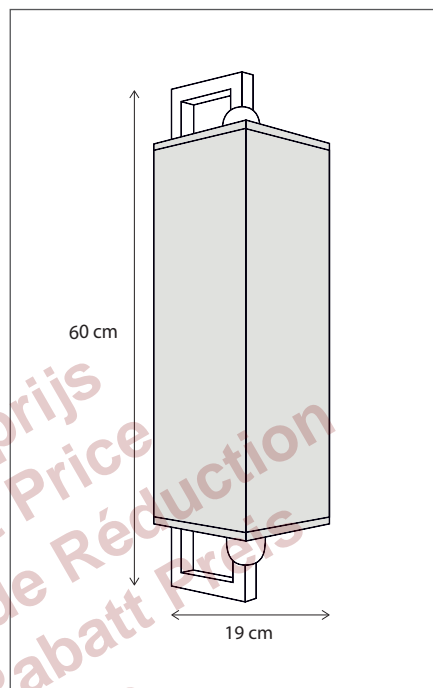

316

CODE	TYPE	FINISH	WATT	VOLT	FITTING
SEV002004	Sévère vertico	Bronze	2 x 15	230	E27
SEV102004	Sévère vertico	Brushed nickel	2 x 15	230	E27
SEV202004	Sévère vertico	Chrome	2 x 15	230	E27