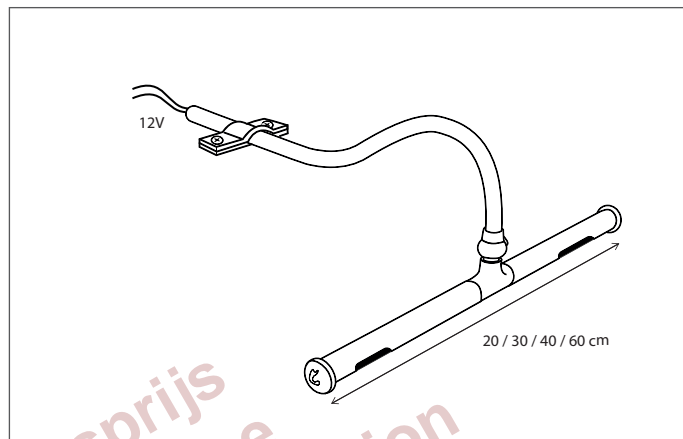

Select the correct driver, see accessories.

Lamps not included, consult light source guide for our advice.

Customise your product with the connection system, see accessories.