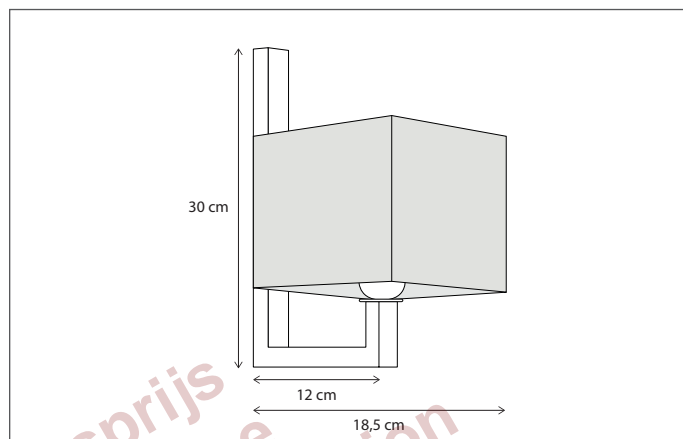

314

CODE	TYPE	FINISH	WATT	VOLT	FITTING
SEV001001	Sévère on long base	Bronze	15	230	E27
SEV101001	Sévère on long base	Brushed nickel	15	230	E27
SEV201001	Sévère on long base	Chrome	15	230	E27

Vraag uw kortingsprijs
Ask your Discount Price
Demandez votre prix de Réduction
Fragen Sie Ihren Rabatt Preis
www.Bcosy.be