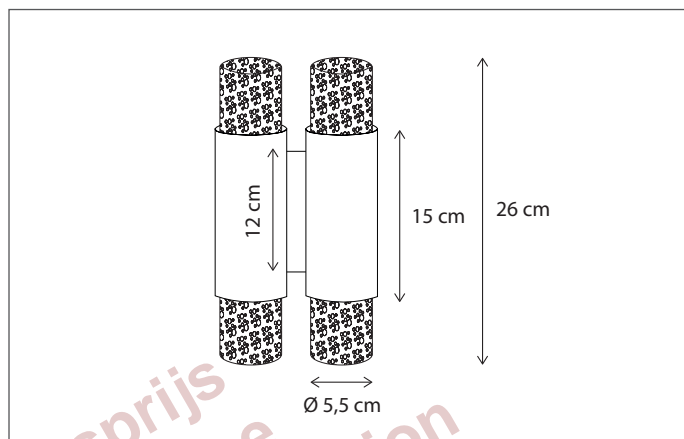

WALL | TISSELUM

Integrated LED.
The light reflects on polished mesh, resulting in a warm glow.

298

CODE	TYPE	FINISH	WATT	VOLT	FITTING
TIS001W01	Tiselum wall 1L	Bronze	2,4	230	-
TIS001W02	Tiselum wall 2L	Bronze	2 x 2,4	230	-

Vraag uw kortingsprijs
Ask your Discount Price
Demandez votre prix de Réduction
Fragen Sie Ihren Rabatt Preis
www.Bcosy.be