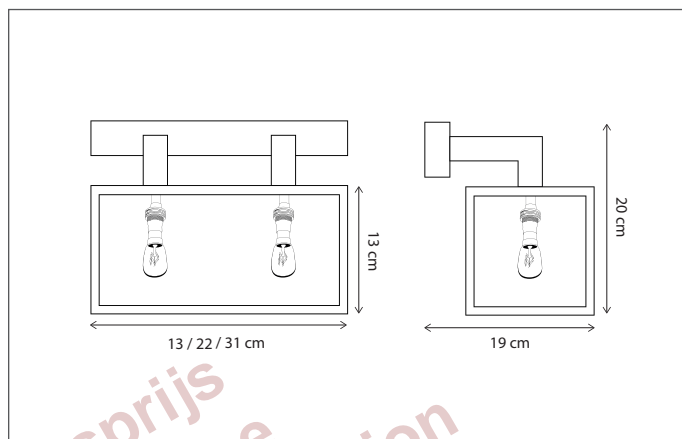

288

CODE	TYPE	FINISH	WATT	VOLT	FITTING
VIP001002	Vitrine petite wall lantern 1L	Bronze	6	230	BA15d
VIP002004	Vitrine petite wall lantern 2L	Bronze	2 x 6	230	BA15d
VIP003006	Vitrine petite wall lantern 3L	Bronze	3 x 6	230	BA15d
VIP101002	Vitrine petite wall lantern 1L	Brushed nickel	6	230	BA15d
VIP102004	Vitrine petite wall lantern 2L	Brushed nickel	2 x 6	230	BA15d
VIP103006	Vitrine petite wall lantern 3L	Brushed nickel	3 x 6	230	BA15d
VIP201002	Vitrine petite wall lantern 1L	Chrome	6	230	BA15d
VIP202004	Vitrine petite wall lantern 2L	Chrome	2 x 6	230	BA15d
VIP203006	Vitrine petite wall lantern 3L	Chrome	3 x 6	230	BA15d