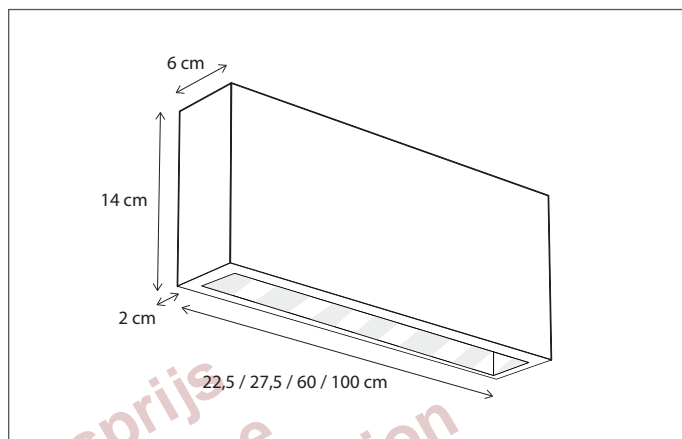

Retrofit LED-lamp(s) included.