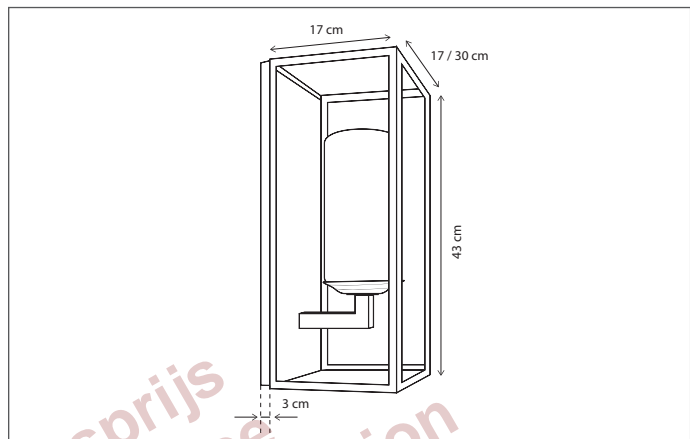

WALL | BELLEFEU® VITRINE

Integrated push dimmer for adjustable candle effect.
Wax linnen candles included, for other options see accessories.

284

CODE	TYPE	FINISH	WATT	VOLT	FITTING
BVW001INW	Bellefeu® vitrine wall 1L	Bronze	2,4	230	-
BVW002INW	Bellefeu® vitrine wall 2L	Bronze	2 x 2,4	230	-
BVW101INW	Bellefeu® vitrine wall 1L	Brushed nickel	2,4	230	-
BVW102INW	Bellefeu® vitrine wall 2L	Brushed nickel	2 x 2,4	230	-
BVW201INW	Bellefeu® vitrine wall 1L	Chrome	2,4	230	-
BVW202INW	Bellefeu® vitrine wall 2L	Chrome	2 x 2,4	230	-

INDOOR | WALL | BELLEFEU®

Scan the QR-code & discover our Bellefeu® effect!