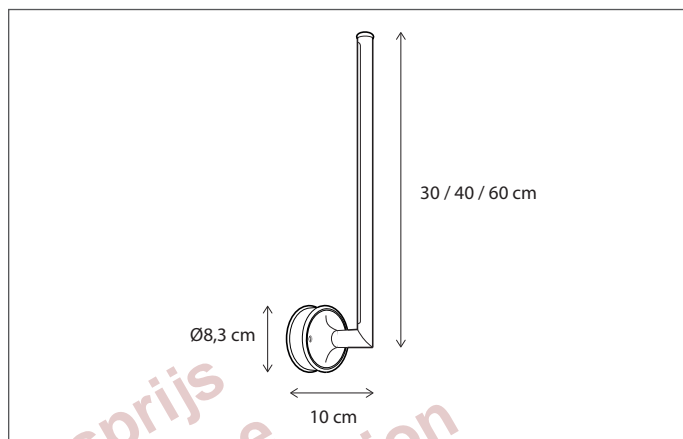

WALL | MATISSE

Customise with connection system, see accessories.

293

CODE	TYPE	FINISH	WATT	VOLT	FITTING
MAT025UP3	Matisse wall up 30 cm	Bronze	2,8	230	-
MAT025UP4	Matisse wall up 40 cm	Bronze	4,2	230	-
MAT025UP6	Matisse wall up 60 cm	Bronze	7	230	-
MAT125UP3	Matisse wall up 30 cm	Brushed nickel	2,8	230	-
MAT125UP4	Matisse wall up 40 cm	Brushed nickel	4,2	230	-
MAT125UP6	Matisse wall up 60 cm	Brushed nickel	7	230	-
MAT225UP3	Matisse wall up 30 cm	Chrome	2,8	230	-
MAT225UP4	Matisse wall up 40 cm	Chrome	4,2	230	-
MAT225UP6	Matisse wall up 60 cm	Chrome	7	230	-
MAT325UP3	Matisse wall up 30 cm	Polished brass	2,8	230	-
MAT325UP4	Matisse wall up 40 cm	Polished brass	4,2	230	-
MAT325UP6	Matisse wall up 60 cm	Polished brass	7	230	-