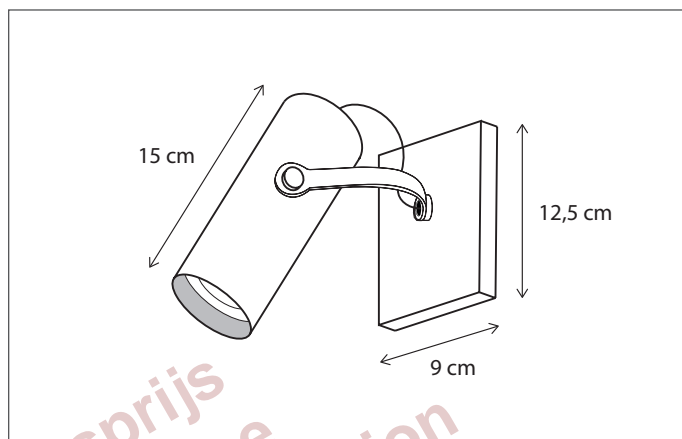

297

CODE	TYPE	FINISH	WATT	VOLT	FITTING
TBL001006	Tubelum wall on rectangular base	Bronze	6	230	GU10
TBL301006	Tubelum wall on rectangular base	Polished brass	6	230	GU10

Vraag uw kortingsprijs
Ask your Discount Price
Demandez votre prix de Réduction
Fragen Sie Ihren Rabatt Preis
www.Bcosy.be