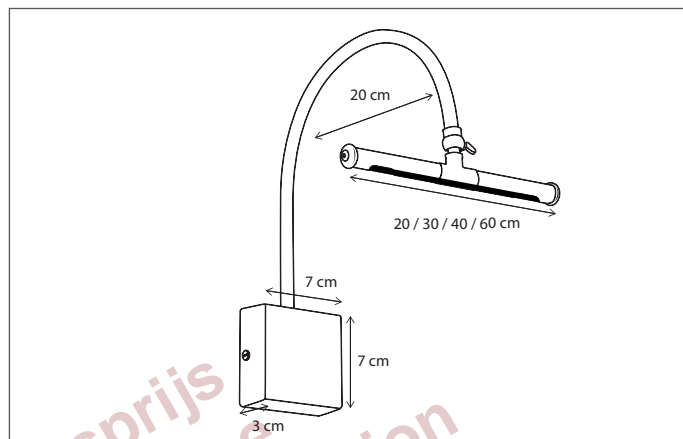

PICTURE LIGHT | MATISSE INVISIBLE BASE

Base hidden behind your artwork.

Available in 2200K and 2700K.

Switch between 2200K and 2500K can be integrated on request.

Customise your product with the connection system, see accessories.