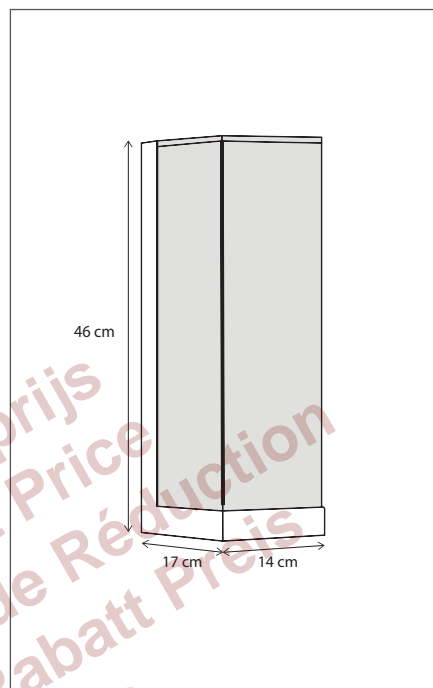

317

CODE	TYPE	FINISH	WATT	VOLT	FITTING
SEV001LL5	Sévère on L profile	Bronze	15	230	E27
SEV101LL5	Sévère on L profile	Brushed nickel	15	230	E27
SEV201LL5	Sévère on L profile	Chrome	15	230	E27

Vraag uw kortingsprijs
Ask your Discount Price
Demandez votre prix de Réduction
Fragen Sie Ihren Rabatt Preis
www.Bcosy.be