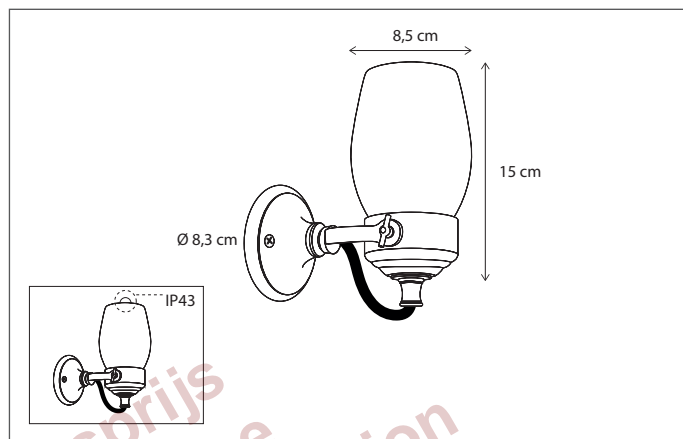

Glass included.

Lamps not included, consult light source guide for our advice.