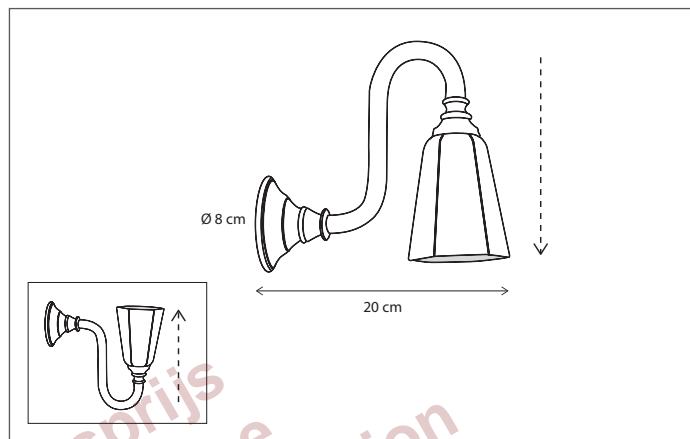

Glass included.

Lamps not included, consult light source guide for our advice.