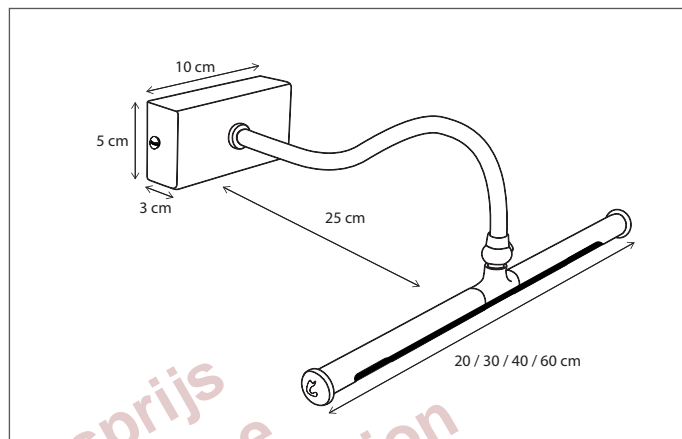

PICTURE LIGHT | MATISSE RECTANGULAR BASE

Customise your product with the connection system, see accessories.

Available in 2200K and 2700K.

Switch between 2200K and 2500K can be integrated on request.

326

CODE	TYPE	FINISH	WATT	VOLT	FITTING
MAT022R20	Matisse rectangular base 2200K - 20 cm	Bronze	1,4	230	-
MAT022R30	Matisse rectangular base 2200K - 30 cm	Bronze	2,8	230	-
MAT022R40	Matisse rectangular base 2200K - 40 cm	Bronze	4,2	230	-
MAT022R60	Matisse rectangular base 2200K - 60 cm	Bronze	7	230	-
MAT027R20	Matisse rectangular base 2700K - 20 cm	Bronze	1,4	230	-
MAT027R30	Matisse rectangular base 2700K - 30 cm	Bronze	2,8	230	-
MAT027R40	Matisse rectangular base 2700K - 40 cm	Bronze	4,2	230	-
MAT027R60	Matisse rectangular base 2700K - 60 cm	Bronze	7	230	-
MAT122R20	Matisse rectangular base 2200K - 20 cm	Brushed nickel	1,4	230	-
MAT122R30	Matisse rectangular base 2200K - 30 cm	Brushed nickel	2,8	230	-
MAT122R40	Matisse rectangular base 2200K - 40 cm	Brushed nickel	4,2	230	-
MAT122R60	Matisse rectangular base 2200K - 60 cm	Brushed nickel	7	230	-
MAT127R20	Matisse rectangular base 2700K - 20 cm	Brushed nickel	1,4	230	-
MAT127R30	Matisse rectangular base 2700K - 30 cm	Brushed nickel	2,8	230	-
MAT127R40	Matisse rectangular base 2700K - 40 cm	Brushed nickel	4,2	230	-
MAT127R60	Matisse rectangular base 2700K - 60 cm	Brushed nickel	7	230	-
MAT222R20	Matisse rectangular base 2200K - 20 cm	Chrome	1,4	230	-
MAT222R30	Matisse rectangular base 2200K - 30 cm	Chrome	2,8	230	-
MAT222R40	Matisse rectangular base 2200K - 40 cm	Chrome	4,2	230	-
MAT222R60	Matisse rectangular base 2200K - 60 cm	Chrome	7	230	-
MAT227R20	Matisse rectangular base 2700K - 20 cm	Chrome	1,4	230	-