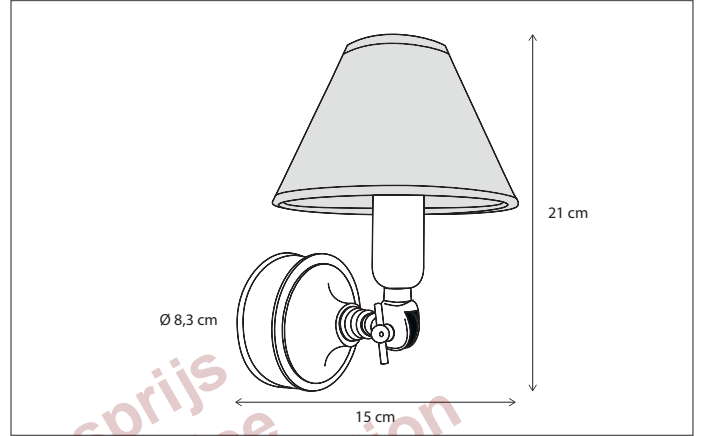

Shades not included, see accessories for the different options.
Lamps not included, consult light source guide for our advice.
Switch can be integrated in the product, consult accessories.

312