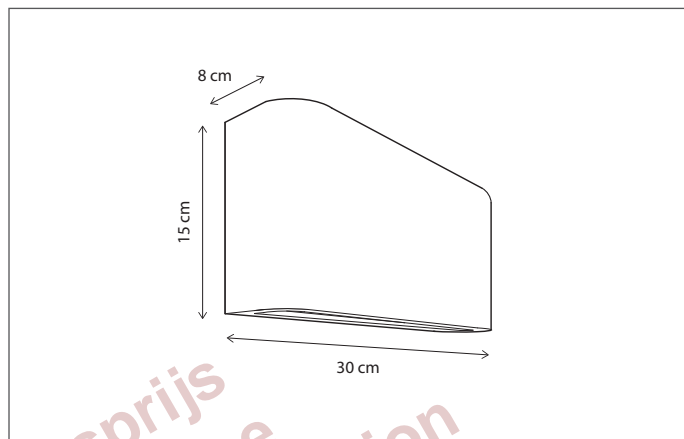

Integrated LED.

The light reflects on polished brass insight, resulting in a warm glow.