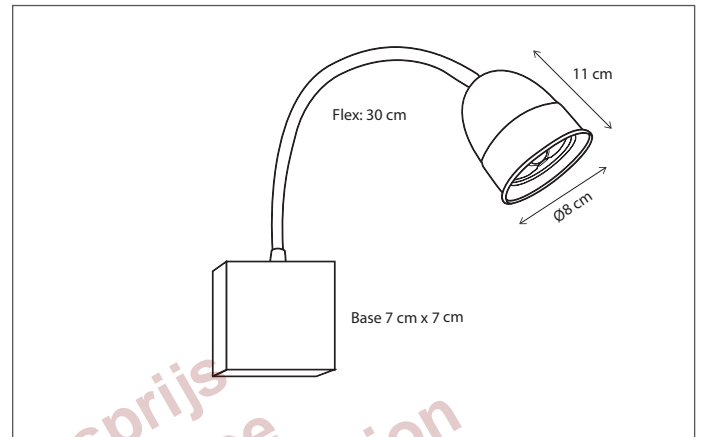

WALL | LISIBLE POIRE

Available in 2 versions: GU10 (no driver required) or BA15d (driver required & included).

Lamps not included, consult light source guide for our advice.

Switch can be integrated, see accessories.

309

CODE	TYPE	FINISH	WATT	VOLT	FITTING
LPL001V70	Lisible poire wall	Bronze	8	230	GU10
LPL101V70	Lisible poire wall	Brushed nickel	8	230	GU10
LPL201V70	Lisible poire wall	Chrome	8	230	GU10
LPO001V70	Lisible poire wall	Bronze	8	230	BA15d
LPO101V70	Lisible poire wall	Brushed nickel	8	230	BA15d
LPO201V70	Lisible poire wall	Chrome	8	230	BA15d

Vraag uw kortingsprijs
Ask your Discount Price
Demandez votre prix de Réduction
Fragen Sie Ihren Rabatt Preis
www.Bcosy.be