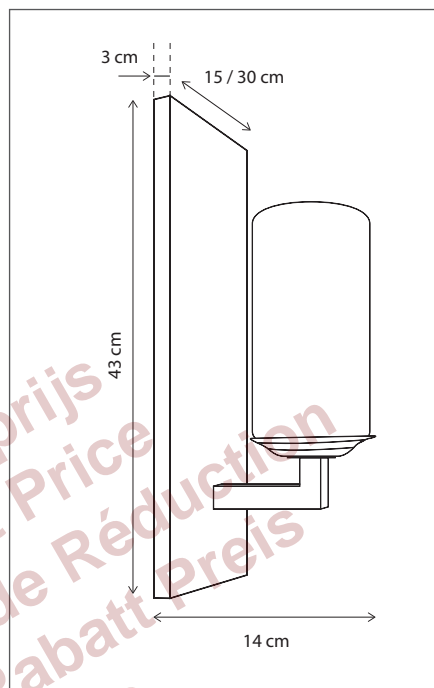

WALL | BELLEFEU® PLATE

Integrated push dimmer for adjustable candle effect.
Wax linnen candles included, for other options see accessories.

285

CODE	TYPE	FINISH	WATT	VOLT	FITTING
BWP001D15	Bellefeu® plate 1L	Bronze	2,4	230	-
BWP002D30	Bellefeu® plate 2L	Bronze	2 x 2,4	230	-
BWP101D15	Bellefeu® plate 1L	Brushed nickel	2,4	230	-
BWP102D30	Bellefeu® plate 2L	Brushed nickel	2 x 2,4	230	-
BWP201D15	Bellefeu® plate 1L	Chrome	2,4	230	-
BWP202D30	Bellefeu® plate 2L	Chrome	2 x 2,4	230	-

Scan the QR-code & discover our Bellefeu® effect!