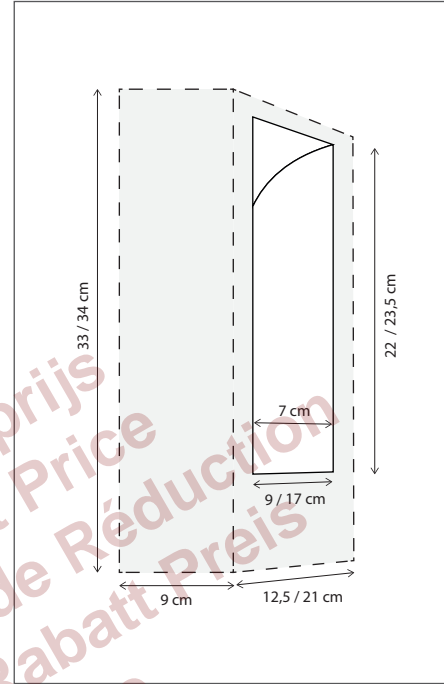

WALL | PHANTOME

Lamps not included, consult light source guide for our advice.

308

CODE	TYPE	FINISH	WATT	VOLT	FITTING
PHA501007	Phantôme wall small	-	8	230	GU10
PHA501005	Phantôme wall large	-	6	230	E14