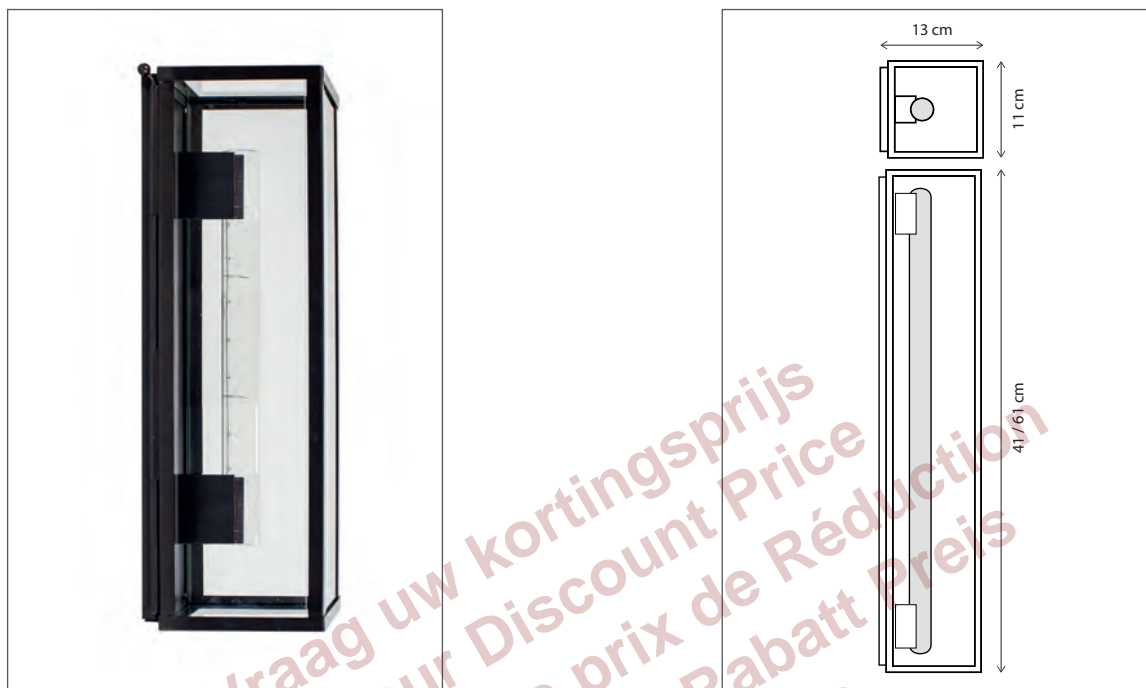

289

CODE	TYPE	FINISH	WATT	VOLT	FITTING
VIS001200	Vitrine petite lincestra small wall	Bronze	15	230	S14S
VIS001201	Vitrine petite lincestra medium wall	Bronze	15	230	S14S
VIS101200	Vitrine petite lincestra small wall	Brushed nickel	15	230	S14S
VIS101201	Vitrine petite lincestra medium wall	Brushed nickel	15	230	S14S
VIS201200	Vitrine petite lincestra small wall	Chrome	15	230	S14S
VIS201201	Vitrine petite lincestra medium wall	Chrome	15	230	S14S

Vraag uw kortingsprijs
Ask your Discount Price
Demandez votre prix de Réduction
Fragen Sie Ihren Rabatt Preis
www.Bcosy.be