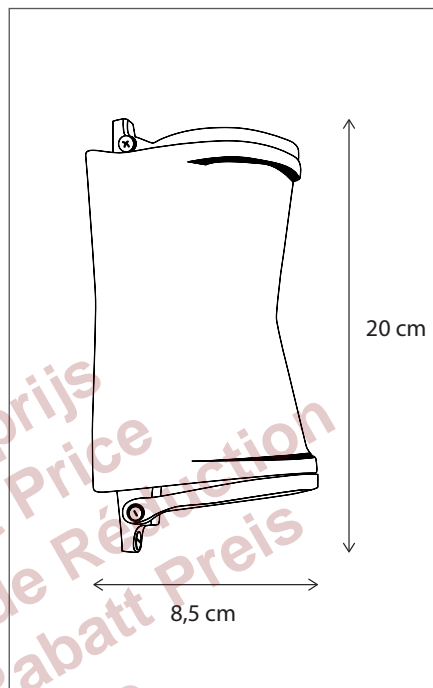

290

CODE	TYPE	FINISH	WATT	VOLT	FITTING
BAL002UD1	Balume up & down	Bronze	2 x 6	230	GU10
BAL102UD1	Balume up & down	Brushed nickel	2 x 6	230	GU10
BAL202UD1	Balume up & down	Chrome	2 x 6	230	GU10