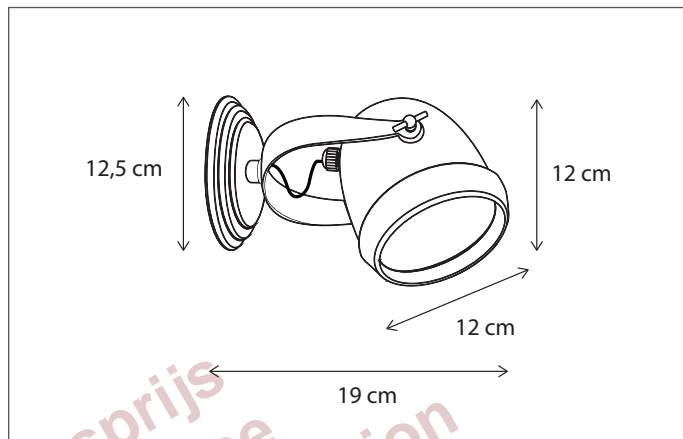

294

CODE	TYPE	FINISH	WATT	VOLT	FITTING
MAC001112	Macro wall	Bronze	12	12	G53
MAC101112	Macro wall	Brushed nickel	12	12	G53
MAC201112	Macro wall	Chrome	12	12	G53

Vraag uw kortingsprijs
Ask your Discount Price
Demandez votre prix de Réduction
Fragen Sie Ihren Rabatt Preis
www.Bcosy.be