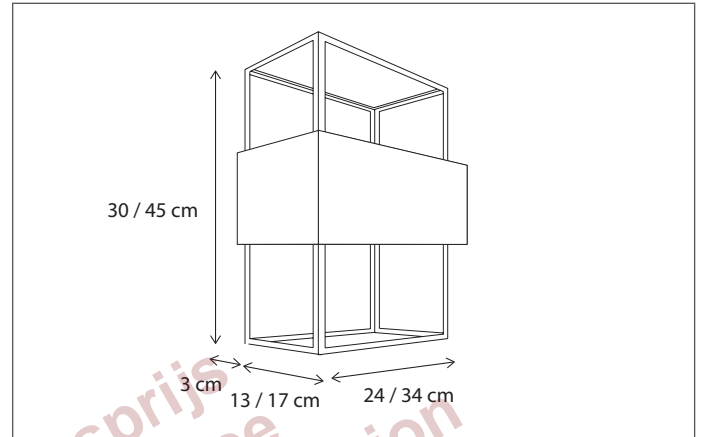

WALL | Q-BRI LANTERN

2 integrated LED-strips (top and bottom).
The light reflects on polished brass insight, resulting in a warm glow.

292

CODE	TYPE	FINISH	WATT	VOLT	FITTING
QLW0L2IN2	Q-Bri lantern wall normal	Bronze	15	230	-
QLW0L2IN3	Q-Bri lantern wall large	Bronze	24	230	-
QLW3L2IN2	Q-Bri lantern wall normal	Polished brass	15	230	-
QLW3L2IN3	Q-Bri lantern wall large	Polished brass	24	230	-

Vraag uw kortingsprijs
Ask your Discount Price
Demandez votre prix de Réduction
Fragen Sie Ihren Rabatt Preis
www.Bcosy.be