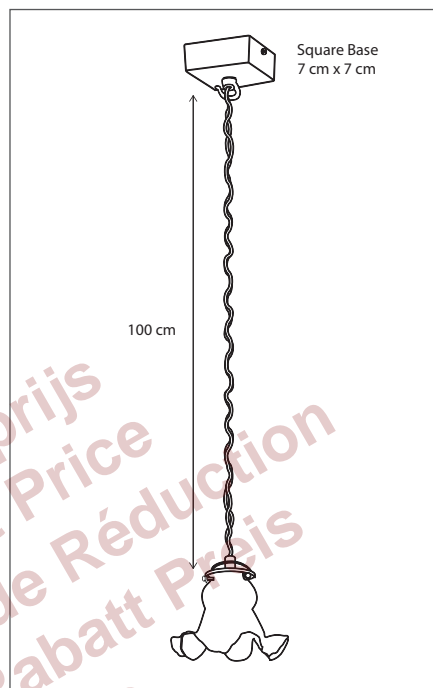

SUSPENSION | MOEMOE MOUNTED BASE

Glass not included, see accessories for different options.
Lamps not included, consult light source guide for our advice.

CODE	TYPE	FINISH	WATT	VOLT	FITTING
MOE001G83	Moemoe mounted base 1L	Bronze	6	230	BA15d
MOE002G83	Moemoe mounted base 2L	Bronze	2 x 6	230	BA15d
MOE003G83	Moemoe mounted base 3L	Bronze	3 x 6	230	BA15d
MOE101G83	Moemoe mounted base 1L	Brushed nickel	6	230	BA15d
MOE102G83	Moemoe mounted base 2L	Brushed nickel	2 x 6	230	BA15d
MOE103G83	Moemoe mounted base 3L	Brushed nickel	3 x 6	230	BA15d
MOE201G83	Moemoe mounted base 1L	Chrome	6	230	BA15d
MOE202G83	Moemoe mounted base 2L	Chrome	2 x 6	230	BA15d
MOE203G83	Moemoe mounted base 3L	Chrome	3 x 6	230	BA15d

INDOOR | SUSPENSION | MOEMOE

SUSPENSION | MOEMOE ON SQUARE BASE

Glass not included, see accessories for different options.
Lamps not included, consult light source guide for our advice.

151

CODE	TYPE	FINISH	WATT	VOLT	FITTING
MOE001S70	Moemoe on square base 1L	Bronze	6	230	BA15d
MOE101S70	Moemoe on square base 1L	Brushed nickel	6	230	BA15d
MOE201S70	Moemoe on square base 1L	Chrome	6	230	BA15d