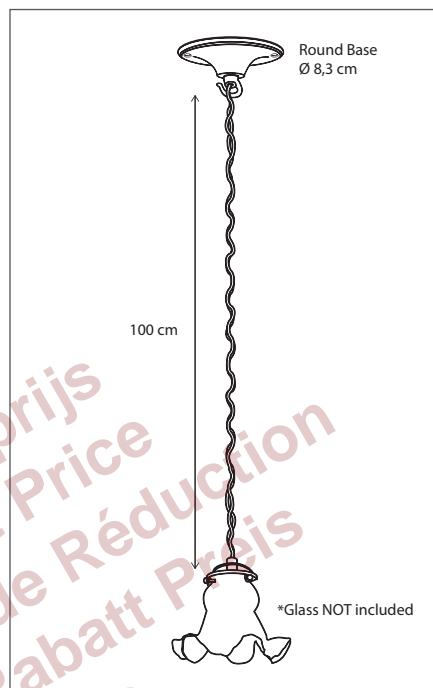

SUSPENSION | MOEMOE MOUNTED BASE

Glass not included, see accessories for different options.
Lamps not included, consult light source guide for our advice.

CODE	TYPE	FINISH	WATT	VOLT	FITTING
MOE001G83	Moemoe mounted base 1L	Bronze	6	230	BA15d
MOE002G83	Moemoe mounted base 2L	Bronze	2 x 6	230	BA15d
MOE003G83	Moemoe mounted base 3L	Bronze	3 x 6	230	BA15d
MOE101G83	Moemoe mounted base 1L	Brushed nickel	6	230	BA15d
MOE102G83	Moemoe mounted base 2L	Brushed nickel	2 x 6	230	BA15d
MOE103G83	Moemoe mounted base 3L	Brushed nickel	3 x 6	230	BA15d
MOE201G83	Moemoe mounted base 1L	Chrome	6	230	BA15d
MOE202G83	Moemoe mounted base 2L	Chrome	2 x 6	230	BA15d
MOE203G83	Moemoe mounted base 3L	Chrome	3 x 6	230	BA15d

INDOOR | SUSPENSION | MOEMOE

SUSPENSION | MOEMOE ON SQUARE BASE

Glass not included, see accessories for different options.
Lamps not included, consult light source guide for our advice.

151

CODE	TYPE	FINISH	WATT	VOLT	FITTING
MOE001S70	Moemoe on square base 1L	Bronze	6	230	BA15d
MOE101S70	Moemoe on square base 1L	Brushed nickel	6	230	BA15d
MOE201S70	Moemoe on square base 1L	Chrome	6	230	BA15d