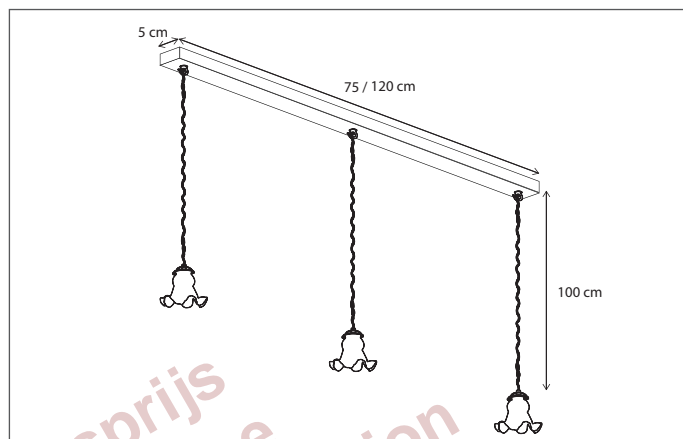

152

CODE	TYPE	FINISH	WATT	VOLT	FITTING
MOE002P07	Moemoe on profile 75 cm - 2L	Bronze	2 X 6	230	BA15d
MOE003P12	Moemoe on profile 120 cm - 3L	Bronze	3 X 6	230	BA15d
MOE102P07	Moemoe on profile 75 cm - 2L	Brushed nickel	2 X 6	230	BA15d
MOE103P12	Moemoe on profile 120 cm - 3L	Brushed nickel	3 X 6	230	BA15d
MOE202P07	Moemoe on profile 75 cm - 2L	Chrome	2 X 6	230	BA15d
MOE203P12	Moemoe on profile 120 cm - 3L	Chrome	3 X 6	230	BA15d