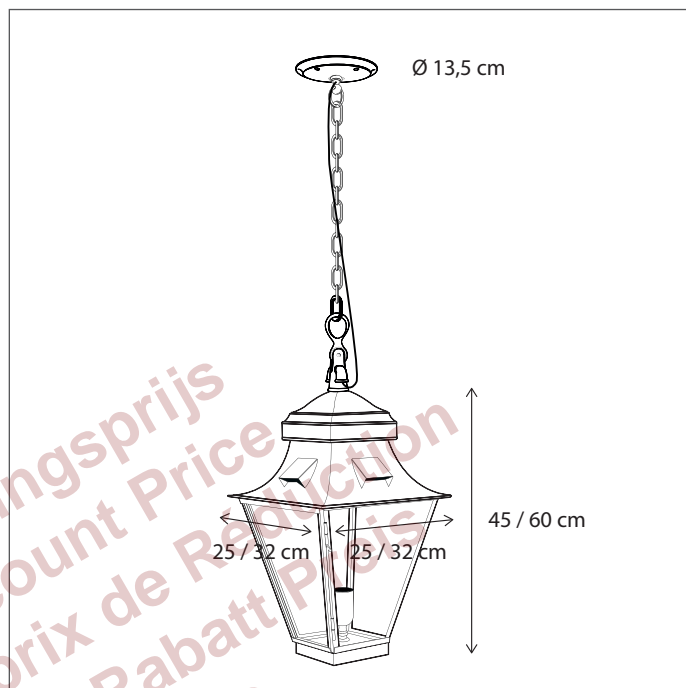

Dimmability:

Remote

IP:

IP20

Material:

Brass & Alabaster

Watt:

max 9

464

CODE	TYPE	FINISH	WATT	VOLT	FITTING
BVL004G61	Bellefeu® vitrine lantern medium	Bronze	4 x 2,4	230	-
BVL004G76	Bellefeu® vitrine lantern large	Bronze	4 x 2,4	230	-
BVL104G61	Bellefeu® vitrine lantern medium	Brushed nickel	4 x 2,4	230	-
BVL104G76	Bellefeu® vitrine lantern large	Brushed nickel	4 x 2,4	230	-
BVL204G61	Bellefeu® vitrine lantern medium	Chrome	4 x 2,4	230	-
BVL204G76	Bellefeu® vitrine lantern large	Chrome	4 x 2,4	230	-

OUTDOOR | SUSPENSION | BELLEFEU®

Scan the QR-code & discover our Bellefeu® effect!

SUSPENSION | GRACIEUZE LANTERN SMALL/NORMAL

An extra spot can be added in the ceiling of the normal variant (1L --> 2L).

Lamps not included, consult light source guide for our advice.

465

CODE	TYPE	FINISH	WATT	VOLT	FITTING
GRA001CS3	Gracieuze lantern small 1L	Bronze	15	230	E27
GRA001CS5	Gracieuze lantern normal 1L	Bronze	15	230	E27
GRA002CS5	Gracieuze lantern normal 2L	Bronze	15 + 8	230	E27 + GU10