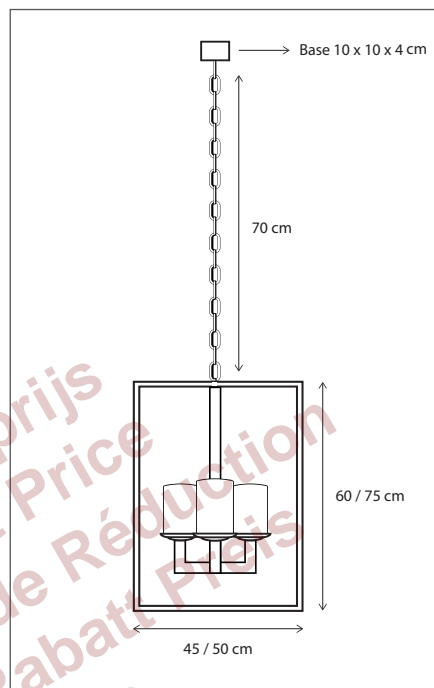

SUSPENSION | BELLEFEU® VITRINE LANTERN

Integrated push dimmer for adjustable candle effect.
Standard with glass candles, for other options see accessories.
Sheltered installation required.

464

CODE	TYPE	FINISH	WATT	VOLT	FITTING
BVL004G61	Bellefeu® vitrine lantern medium	Bronze	4 x 2,4	230	-
BVL004G76	Bellefeu® vitrine lantern large	Bronze	4 x 2,4	230	-
BVL104G61	Bellefeu® vitrine lantern medium	Brushed nickel	4 x 2,4	230	-
BVL104G76	Bellefeu® vitrine lantern large	Brushed nickel	4 x 2,4	230	-
BVL204G61	Bellefeu® vitrine lantern medium	Chrome	4 x 2,4	230	-
BVL204G76	Bellefeu® vitrine lantern large	Chrome	4 x 2,4	230	-

OUTDOOR | SUSPENSION | BELLEFEU®

Scan the QR-code & discover our Bellefeu® effect!