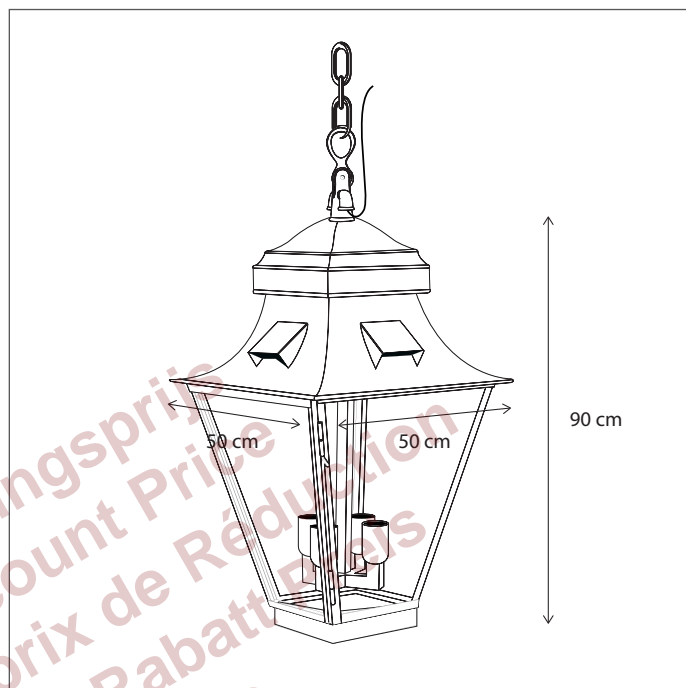

466

CODE	TYPE	FINISH	WATT	VOLT	FITTING
GRA004CS9	Gracieuze lantern grand 4L	Bronze	4 x 15	230	E27
GRA008CS9	Gracieuze lantern grand 8L	Bronze	4 x 15 + 4 x 8	230	E27 + GU10