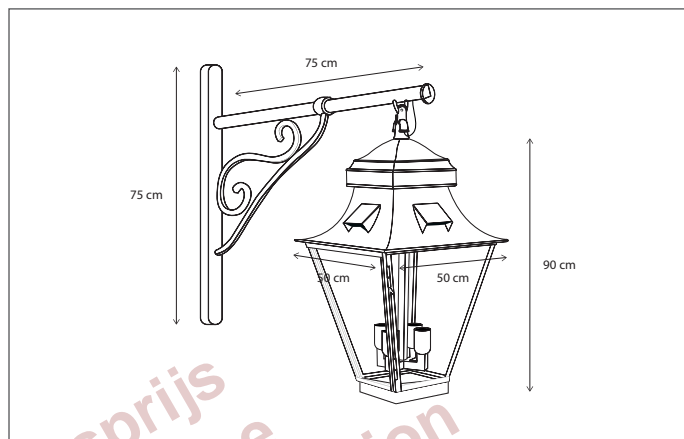

391

CODE	TYPE	FINISH	WATT	VOLT	FITTING
GRA004WB9	Gracieuze wall on bracket grand 4L	Bronze	4 x 15	230	E27
GRA008WB9	Gracieuze wall on bracket grand 8L	Bronze	4 x 15 + 4 x 8	230	E27 + GU10

Vraag uw kortingsprijs
Ask your Discount Price
Demandez votre prix de Réduction
Fragen Sie Ihren Rabatt Preis
www.Bcosy.be