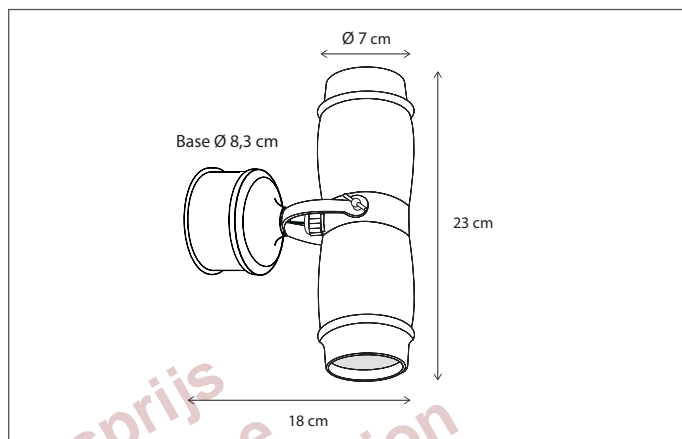

For warmer light, add Kelvin Killer® - see accessories.
For enhanced light dispersion and/or anti-glare effect, add frosted glass filter - see accessories.
Lamps not included, consult light source guide for our advice.