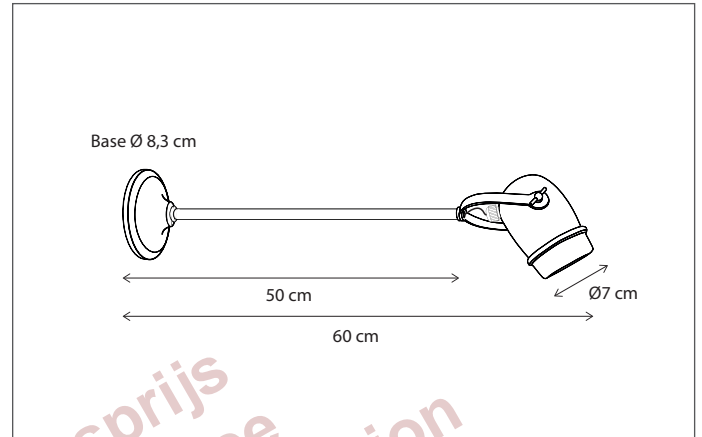

For warmer light, add Kelvin Killer® - see accessories.
For enhanced light dispersion and/or anti-glare effect, add frosted glass filter - see accessories.
Lamps not included, consult light source guide for our advice.