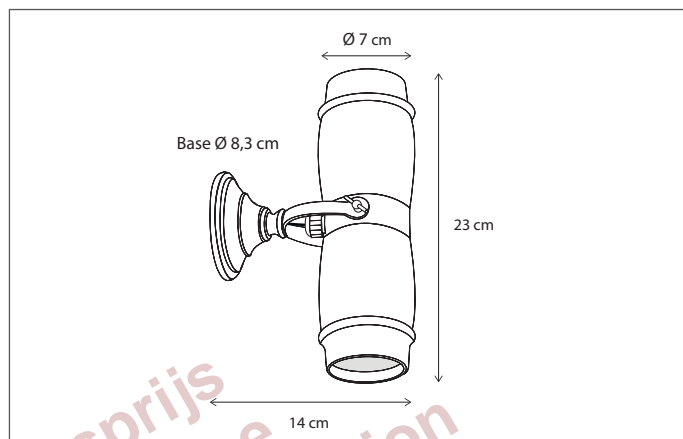

WALL I MICRO UP & DOWN MOUNTED BASE

For warmer light, add Kelvin Killer® - see accessories.
For enhanced light dispersion and/or anti-glare effect, add frosted glass filter - see accessories.
Lamps not included, consult light source guide for our advice.

376

CODE	TYPE	FINISH	WATT	VOLT	FITTING
MIC002001	Micro up & down mounted base	Bronze	2 x 6	230	GU10
MIC102001	Micro up & down mounted base	Brushed nickel	2 x 6	230	GU10
MIC202001	Micro up & down mounted base	Chrome	2 x 6	230	GU10

Vraag uw kortingsprijs
Ask your Discount Price
Demandez votre prix de Réduction
Fragen Sie Ihren Rabatt Preis
www.Bcosy.be