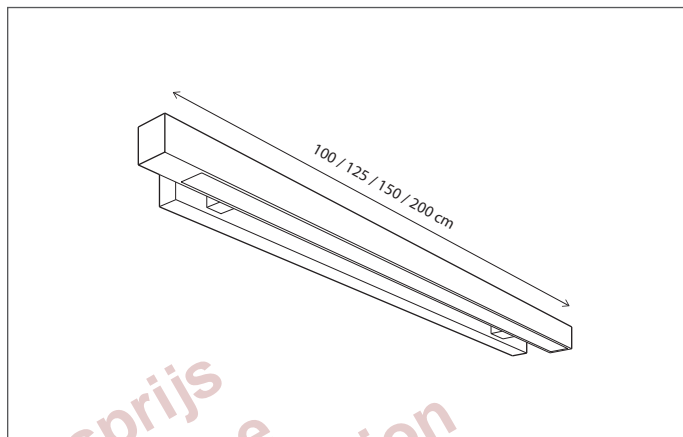

WALL | ELIGNE

Motion or day-night sensor can be integrated in the product, see accessories.

404

CODE	TYPE	FINISH	WATT	VOLT	FITTING
ELW002100	Eligne wall 100 cm	Bronze	25	230	-
ELW002125	Eligne wall 125 cm	Bronze	32	230	-
ELW002150	Eligne wall 150 cm	Bronze	39	230	-
ELW002200	Eligne wall 200 cm	Bronze	56	230	-
ELW102100	Eligne wall 100 cm	Brushed nickel	25	230	-
ELW102125	Eligne wall 125 cm	Brushed nickel	32	230	-
ELW102150	Eligne wall 150 cm	Brushed nickel	39	230	-
ELW102200	Eligne wall 200 cm	Brushed nickel	56	230	-
ELW202100	Eligne wall 100 cm	Chrome	25	230	-
ELW202125	Eligne wall 125 cm	Chrome	32	230	-
ELW202150	Eligne wall 150 cm	Chrome	39	230	-
ELW202200	Eligne wall 200 cm	Chrome	56	230	-