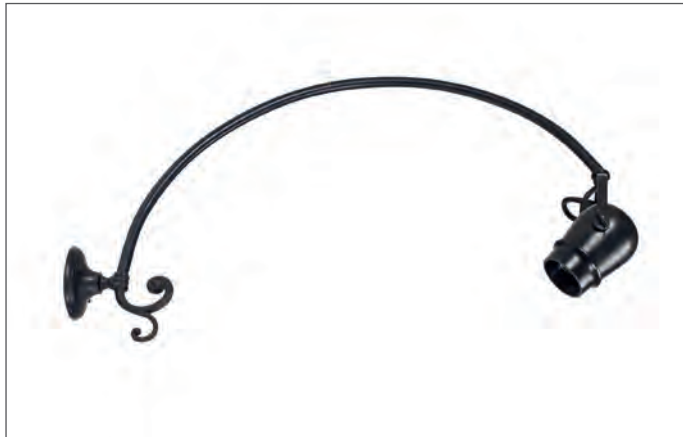

WALL | MICRO PUBLICITY ELEGANCE

For warmer light, add Kelvin Killer® - see accessories.
For enhanced light dispersion and/or anti-glare effect, add frosted glass filter - see accessories.
Lamps not included, consult light source guide for our advice.

380

CODE	TYPE	FINISH	WATT	VOLT	FITTING
MIC001WEP	Micro publicity élégance petite	Bronze	6	230	GU10
MIC001WEG	Micro publicity élégance grande	Bronze	6	230	GU10
MIC101WEP	Micro publicity élégance petite	Brushed nickel	6	230	GU10
MIC101WEG	Micro publicity élégance grande	Brushed nickel	6	230	GU10
MIC201WEP	Micro publicity élégance petite	Chrome	6	230	GU10
MIC201WEG	Micro publicity élégance grande	Chrome	6	230	GU10