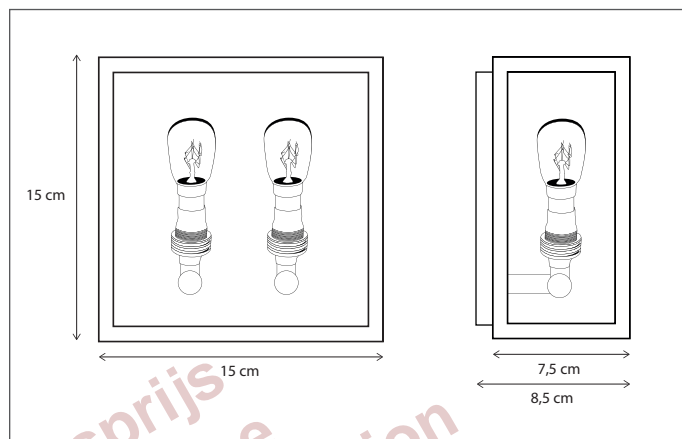

388

CODE	TYPE	FINISH	WATT	VOLT	FITTING
VIP002003	Vitrine petite wall 2L	Bronze	2 x 6	230	BA15d
VIP102003	Vitrine petite wall 2L	Brushed nickel	2 x 6	230	BA15d
VIP202003	Vitrine petite wall 2L	Chrome	2 x 6	230	BA15d

Vraag uw kortingsprijs
Ask your Discount Price
Demandez votre prix de Réduction
Fragen Sie Ihren Rabatt Preis
www.Bcosy.be