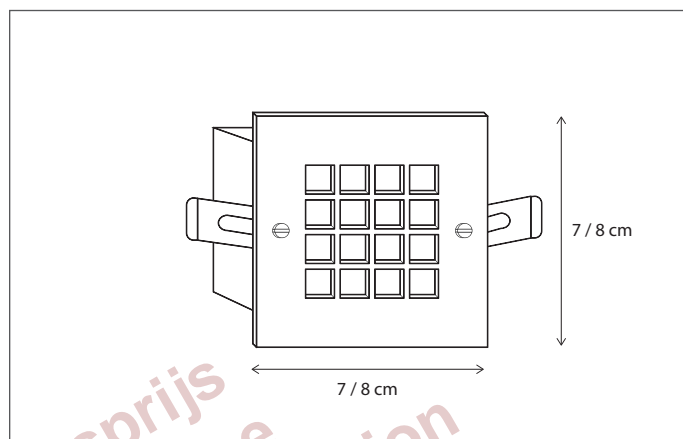

WALL | GRILLE CARRE

Built-in accessories for different types of wall available, see accessories.
Select the correct driver, see accessories.
Lamps not included, consult light source guide for our advice.

405

CODE	TYPE	FINISH	WATT	VOLT	FITTING
GR1001001	Grille carré 7 cm	Bronze	4	12	G4
GR1001081	Grille carré 8 cm	Bronze	4	12	G4
GR1101001	Grille carré 7 cm	Brushed nickel	4	12	G4
GR1101081	Grille carré 8 cm	Brushed nickel	4	12	G4
GR1201001	Grille carré 7 cm	Chrome	4	12	G4
GR1201081	Grille carré 8 cm	Chrome	4	12	G4
GR1301001	Grille carré 7 cm	Polished brass	4	12	G4
GR1301081	Grille carré 8 cm	Polished brass	4	12	G4

Vraag uw kortingsprijs
Ask your Discount Price
Demandez votre prix de Réduction
Fragen Sie Ihren Rabatt Preis
www.Bcosy.be