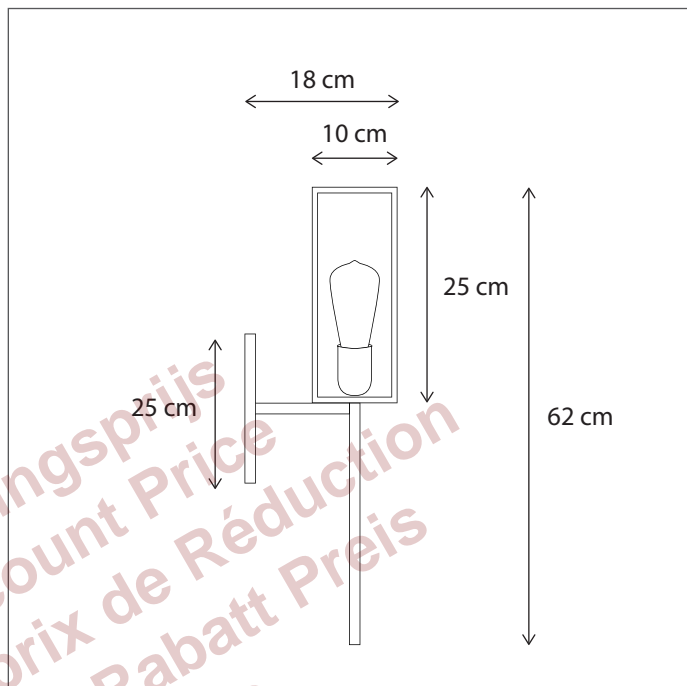

386

CODE	TYPE	FINISH	WATT	VOLT	FITTING
VIT001008	Vitrine wall torch	Bronze	15	230	E27
VIT101008	Vitrine wall torch	Brushed nickel	15	230	E27
VIT201008	Vitrine wall torch	Chrome	15	230	E27

OUTDOOR | WALL | VITRINE