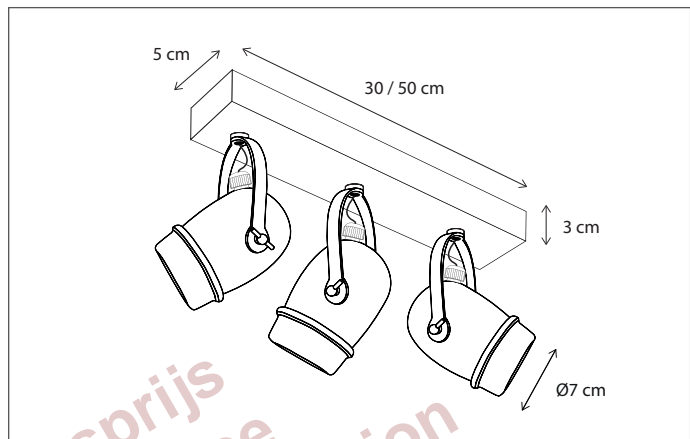

For warmer light, add Kelvin Killer® - see accessories.
For enhanced light dispersion and/or anti-glare effect, add frosted glass filter - see accessories.
Lamps not included, consult light source guide for our advice.