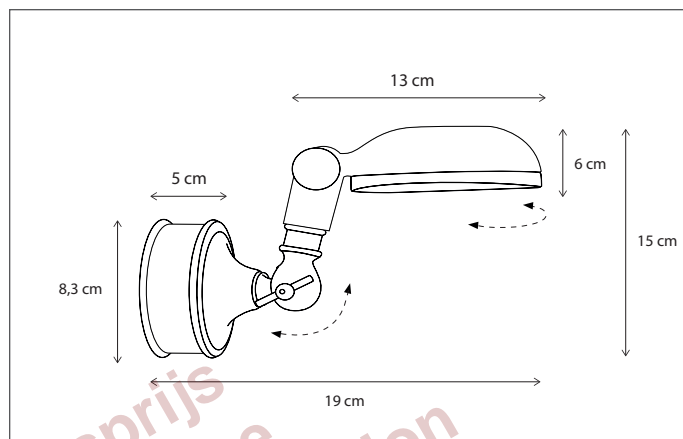

409

CODE	TYPE	FINISH	WATT	VOLT	FITTING
CHA01D83	Charmond wall	Bronze	2,4	230	-
CHA11D83	Charmond wall	Brushed nickel	2,4	230	-
CHA21D83	Charmond wall	Chrome	2,4	230	-
CHA001F83	Charmond wall	Bronze	4	230	G4
CHA101F83	Charmond wall	Brushed nickel	4	230	G4
CHA201F83	Charmond wall	Chrome	4	230	G4

Vraag uw kortingsprijs
Ask your Discount Price
Demandez votre prix de Réduction
Fragen Sie Ihren Rabatt Preis
www.Bcosy.be