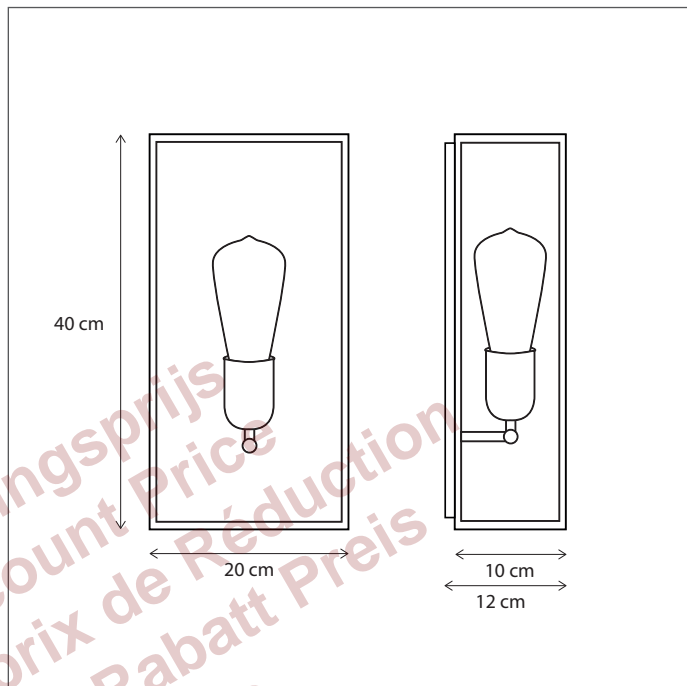

382

CODE	TYPE	FINISH	WATT	VOLT	FITTING
VIT001002	Vitrine wall normal 1L	Bronze	15	230	E27
VIT101002	Vitrine wall normal 1L	Brushed nickel	15	230	E27
VIT201002	Vitrine wall normal 1L	Chrome	15	230	E27
VIT301002	Vitrine wall normal 1L	Polished brass	15	230	E27