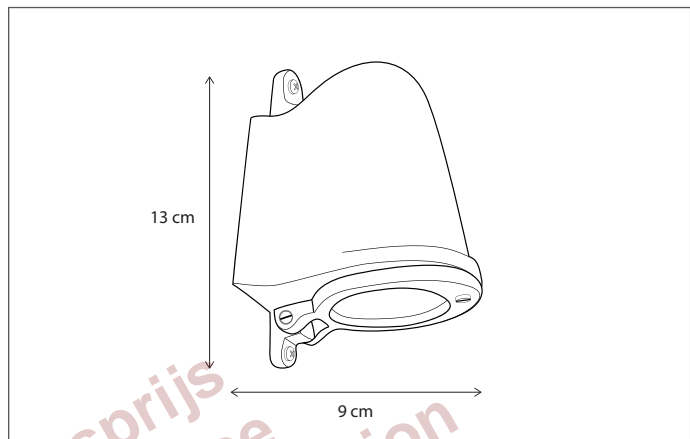

373

CODE	TYPE	FINISH	WATT	VOLT	FITTING
BAL001002	Balume wall	Bronze	8	230	GU10
BAL101002	Balume wall	Brushed nickel	8	230	GU10
BAL201002	Balume wall	Chrome	8	230	GU10
BAL301002	Balume wall	Polished brass	8	230	GU10

Vraag uw kortingsprijs
Ask your Discount Price
Demandez votre prix de Réduction
Fragen Sie Ihren Rabatt Preis
www.Bcosy.be