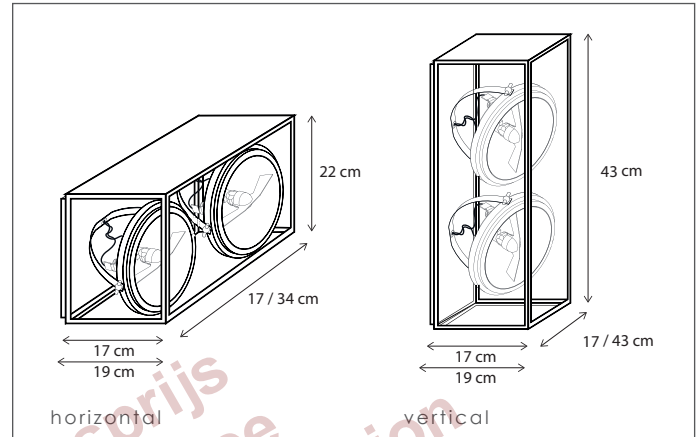

WALL | VITRINE CENTONZE

Lamps not included, consult light source guide for our advice.

384

CODE	TYPE	FINISH	WATT	VOLT	FITTING
VIT001004	Vitrine wall centonze 1L horizontal 17 x 22 cm	Bronze	12	230	G53
VIT002004	Vitrine wall centonze 2L horizontal 34 x 22 cm	Bronze	2 x 12	230	G53
VIT002005	Vitrine wall centonze 2L vertical 17 x 43 cm	Bronze	2 x 12	230	G53
VIT004009	Vitrine wall centonze 4L vertical 43 x 43 cm	Bronze	4 x 12	230	G53
VIT101004	Vitrine wall centonze 2L horizontal 34 x 22 cm	Brushed nickel	12	230	G53
VIT102004	Vitrine wall centonze 1L horizontal 17 x 22 cm	Brushed nickel	2 x 12	230	G53
VIT102005	Vitrine wall centonze 2L vertical 17 x 43 cm	Brushed nickel	2 x 12	230	G53
VIT104009	Vitrine wall centonze 4L vertical 43 x 43 cm	Brushed nickel	4 x 12	230	G53
VIT201004	Vitrine wall centonze 1L horizontal 17 x 22 cm	Chrome	12	230	G53
VIT202004	Vitrine wall centonze 2L horizontal 34 x 22 cm	Chrome	2 x 12	230	G53
VIT202005	Vitrine wall centonze 2L vertical 17 x 43 cm	Chrome	2 x 12	230	G53
VIT204009	Vitrine wall centonze 4L vertical 43 x 43 cm	Chrome	4 x 12	230	G53