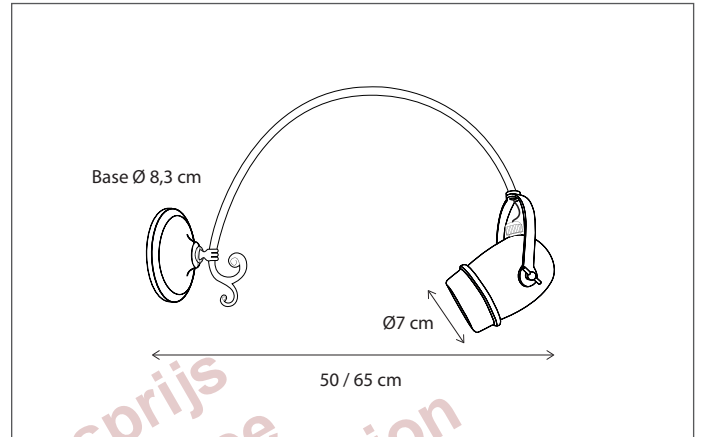

WALL | MICRO PUBLICITY ELEGANCE

For warmer light, add Kelvin Killer® - see accessories.
For enhanced light dispersion and/or anti-glare effect, add frosted glass filter - see accessories.
Lamps not included, consult light source guide for our advice.

380

CODE	TYPE	FINISH	WATT	VOLT	FITTING
MIC001WEP	Micro publicity élégance petite	Bronze	6	230	GU10
MIC001WEG	Micro publicity élégance grande	Bronze	6	230	GU10
MIC101WEP	Micro publicity élégance petite	Brushed nickel	6	230	GU10
MIC101WEG	Micro publicity élégance grande	Brushed nickel	6	230	GU10
MIC201WEP	Micro publicity élégance petite	Chrome	6	230	GU10
MIC201WEG	Micro publicity élégance grande	Chrome	6	230	GU10