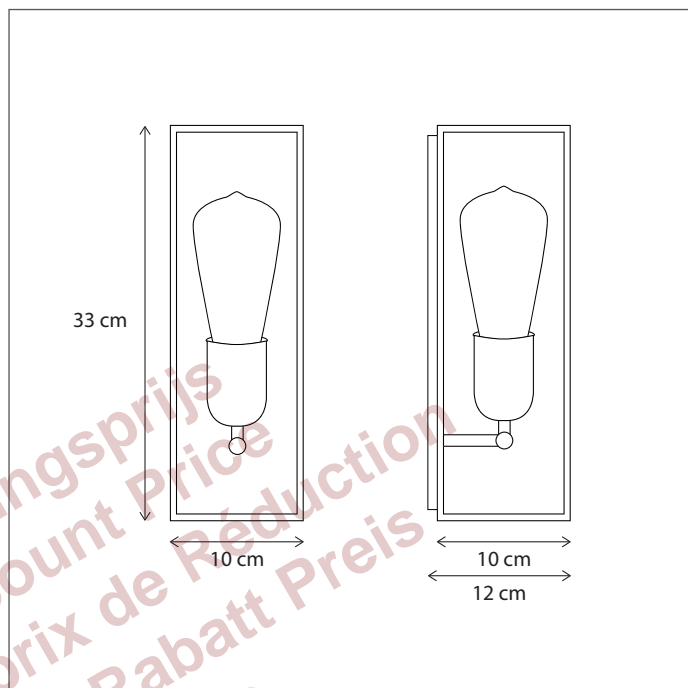

381

CODE	TYPE	FINISH	WATT	VOLT	FITTING
VIT001007	Vitrine wall small 1L	Bronze	15	230	E27
VIT101007	Vitrine wall small 1L	Brushed nickel	15	230	E27
VIT201007	Vitrine wall small 1L	Chrome	15	230	E27
VIT301007	Vitrine wall small 1L	Polished brass	15	230	E27

Vraag uw kortingsprijs
Ask your Discount Price
Demandez votre prix de Réduction
Fragen Sie Ihren Rabatt Preis
www.Bcosy.be