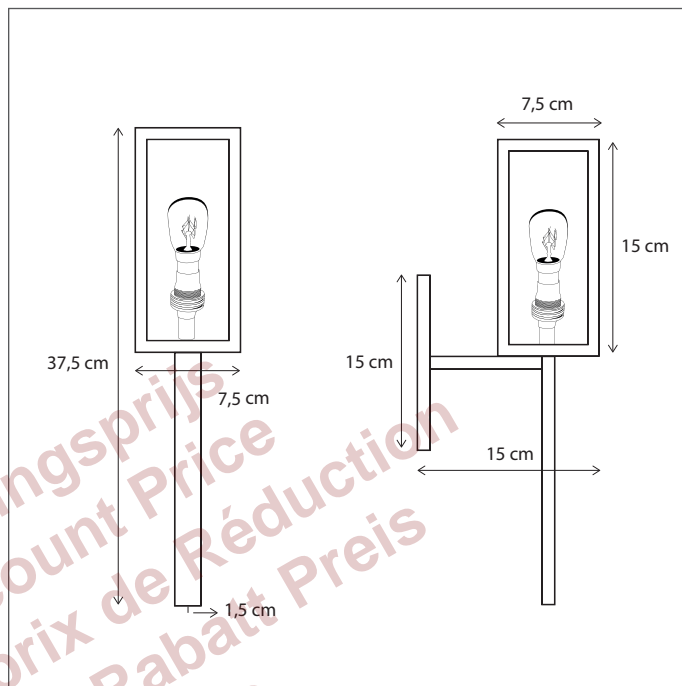

389

CODE	TYPE	FINISH	WATT	VOLT	FITTING
VIP001007	Vitrine petite torch	Bronze	6	230	BA15d
VIP101007	Vitrine petite torch	Brushed nickel	6	230	BA15d
VIP201007	Vitrine petite torch	Chrome	6	230	BA15d

Vraag uw kortingsprijs!
Ask your Discount Price
Demandez votre prix de Réduction
Fragen Sie Ihren Rabatt Preis
www.Bcosy.be