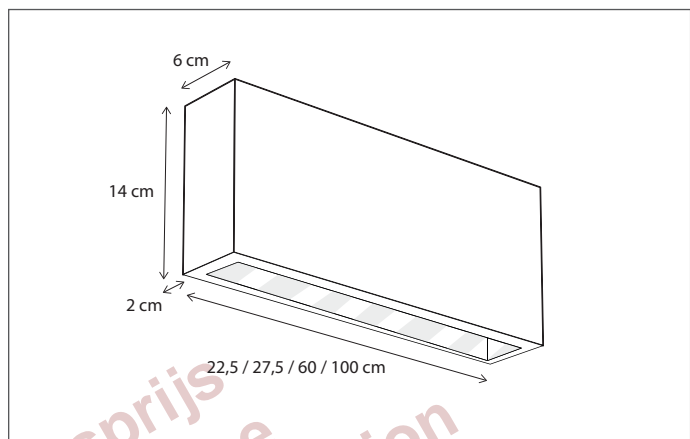

Integrated LED.