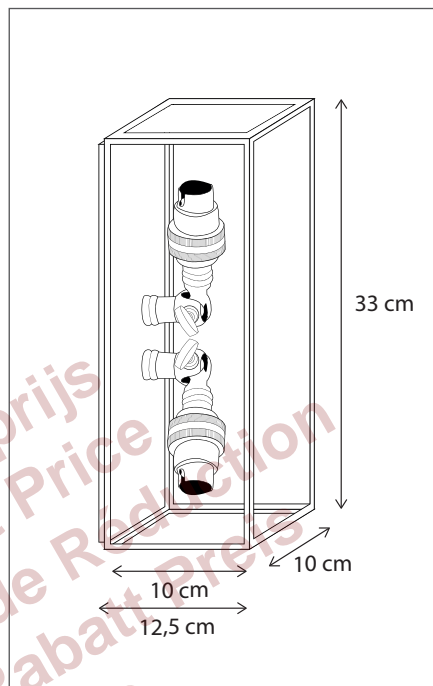

385

CODE	TYPE	FINISH	WATT	VOLT	FITTING
VIT002010	Vitrine up & down marron	Bronze	2 x 8	230	BA15d
VIT102010	Vitrine up & down marron	Brushed nickel	2 x 8	230	BA15d
VIT202010	Vitrine up & down marron	Chrome	2 x 8	230	BA15d

Vraag uw kortingsprijs
Ask your Discount Price
Demandez votre prix de Réduction
Fragen Sie Ihren Rabatt Preis
www.Bcosy.be