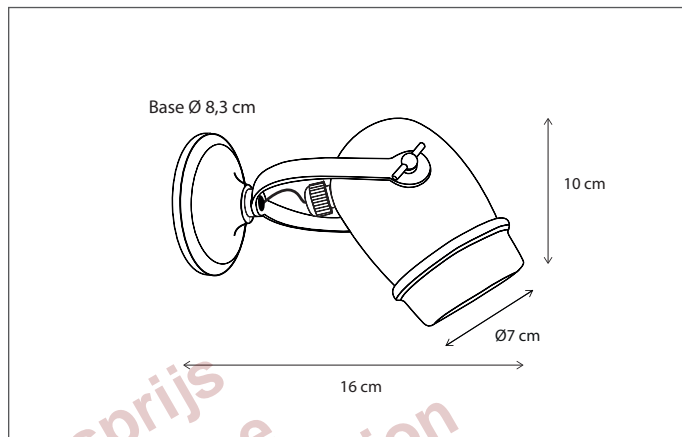

WALL | MICRO MOUNTED BASE

For warmer light, add Kelvin Killer® - see accessories.
For enhanced light dispersion and/or anti-glare effect, add frosted glass filter - see accessories.
Lamps not included, consult light source guide for our advice.

374

CODE	TYPE	FINISH	WATT	VOLT	FITTING
MIC001G83	Micro wall mounted base	Bronze	6	230	GU10
MIC101G83	Micro wall mounted base	Brushed nickel	6	230	GU10
MIC201G83	Micro wall mounted base	Chrome	6	230	GU10

Vraag uw kortingsprijs
Ask your Discount Price
Demandez votre prix de Réduction
Fragen Sie Ihren Rabatt Preis
www.Bcosy.be