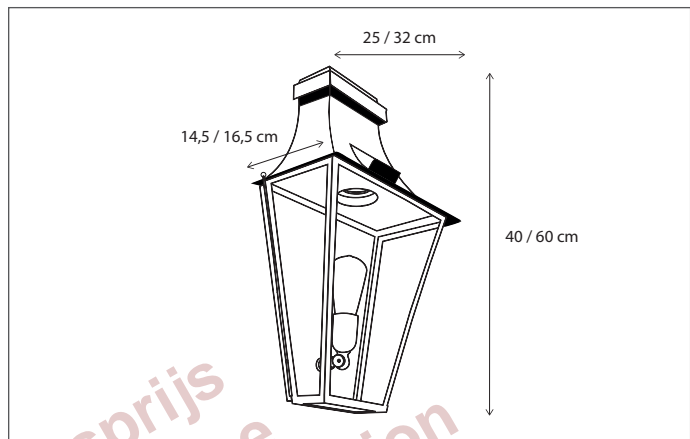

393

CODE	TYPE	FINISH	WATT	VOLT	FITTING
GRA001WA3	Gracieuze wall small 1L	Bronze	15	230	E27
GRA001WAN	Gracieuze wall normal 1L	Bronze	15	230	E27
GRA002WAN	Gracieuze wall normal 2L	Bronze	15 + 8	230	E27 + GU10

Vraag uw kortingsprijs
Ask your Discount Price
Demandez votre prix de Réduction
Fragen Sie Ihren Rabatt Preis
www.Bcosy.be