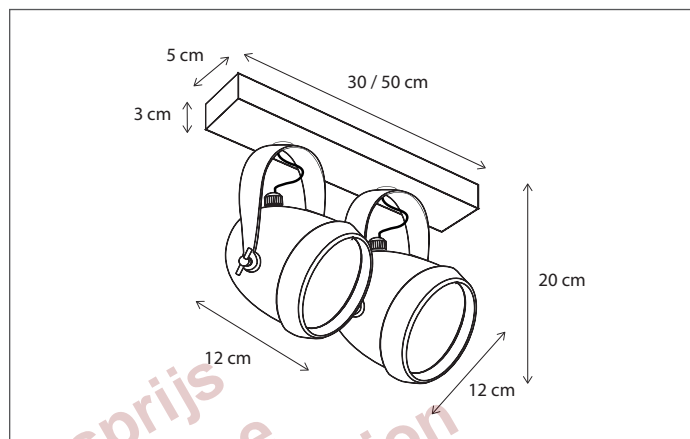

402

CODE	TYPE	FINISH	WATT	VOLT	FITTING
MAC002P22	Macro on profile 30 cm - 2L	Bronze	2 x 12	230	G53
MAC003P22	Macro on profile 50 cm - 3L	Bronze	3 x 12	230	G53
MAC102P22	Macro on profile 30 cm - 2L	Brushed nickel	2 x 12	230	G53
MAC103P22	Macro on profile 50 cm - 3L	Brushed nickel	3 x 12	230	G53
MAC202P22	Macro on profile 30 cm - 2L	Chrome	2 x 12	230	G53
MAC203P22	Macro on profile 50 cm - 3L	Chrome	3 x 12	230	G53