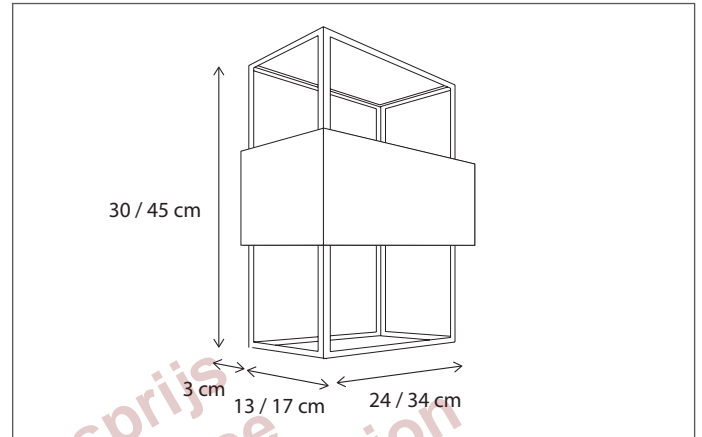

WALL | Q-BRI LANTERN

2 integrated LED-strips (top and bottom).
The light reflects on polished brass insight, resulting in a warm glow.

396

CODE	TYPE	FINISH	WATT	VOLT	FITTING
QLW0L2OU2	Q-Bri lantern wall normal	Bronze	11	230	-
QLW0L2OU3	Q-Bri lantern wall large	Bronze	15	230	-
QLW3L2OU2	Q-Bri lantern wall normal	Polished brass	11	230	-
QLW3L2OU3	Q-Bri lantern wall large	Polished brass	15	230	-

Vraag uw kortingsprijs
Ask your Discount Price
Demandez votre prix de Réduction
Fragen Sie Ihren Rabatt Preis
www.Bcosy.be