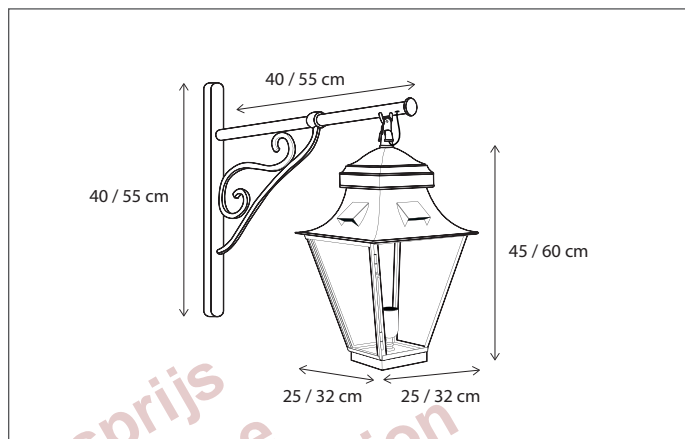

WALL | GRACIEUZE ON BRACKET SMALL/NORMAL

An extra spot can be added in the ceiling of the normal variant (1L --> 2L).

Lamps not included, consult light source guide for our advice.

390

CODE	TYPE	FINISH	WATT	VOLT	FITTING
GRA001WB3	Gracieuze wall on bracket small 1L	Bronze	15	230	E27
GRA001WB5	Gracieuze wall on bracket normal 1L	Bronze	15	230	E27
GRA002WB5	Gracieuze wall on bracket normal 2L	Bronze	15 + 8	230	E27 + GU10