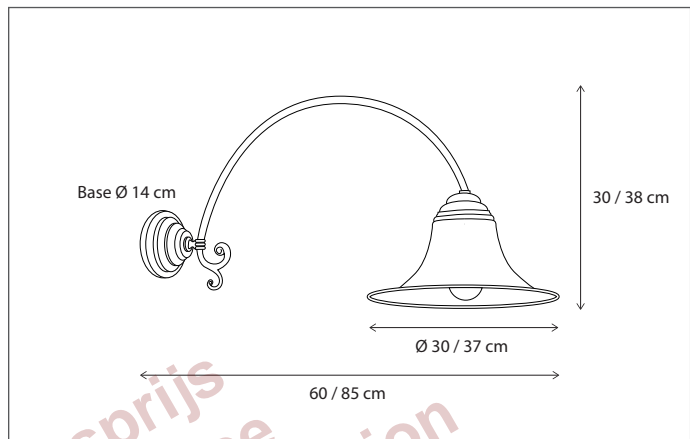

397

CODE	TYPE	FINISH	WATT	VOLT	FITTING
ELE001001	Elégance wall petite	Bronze	15	230	E27
ELE001002	Elégance wall grande	Bronze	15	230	E27

Vraag uw kortingsprijs
Ask your Discount Price
Demandez votre prix de Réduction
Fragen Sie Ihren Rabatt Preis
www.Bcosy.be