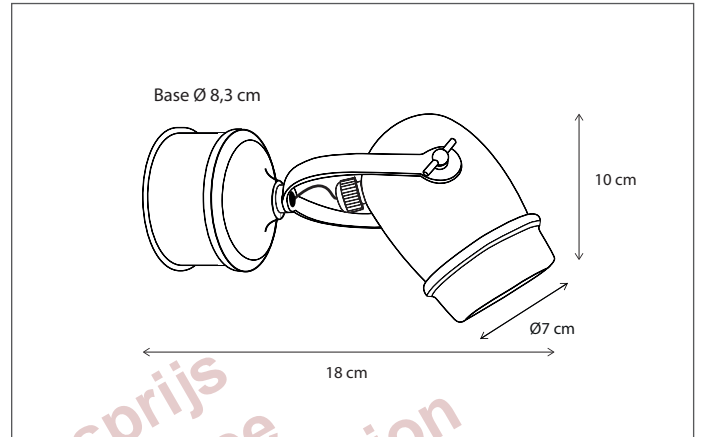

WALL | MICRO ON ROUND BASE

For warmer light, add Kelvin Killer® - see accessories.
For enhanced light dispersion and/or anti-glare effect, add frosted glass filter - see accessories.
Lamps not included, consult light source guide for our advice.

375

CODE	TYPE	FINISH	WATT	VOLT	FITTING
MIC001006	Micro wall on round base	Bronze	6	230	GU10
MIC101006	Micro wall on round base	Brushed nickel	6	230	GU10
MIC201006	Micro wall on round base	Chrome	6	230	GU10

Vraag uw kortingsprijs
Ask your Discount Price
Demandez votre prix de Réduction
Fragen Sie Ihren Rabatt Preis
www.Bcosy.be