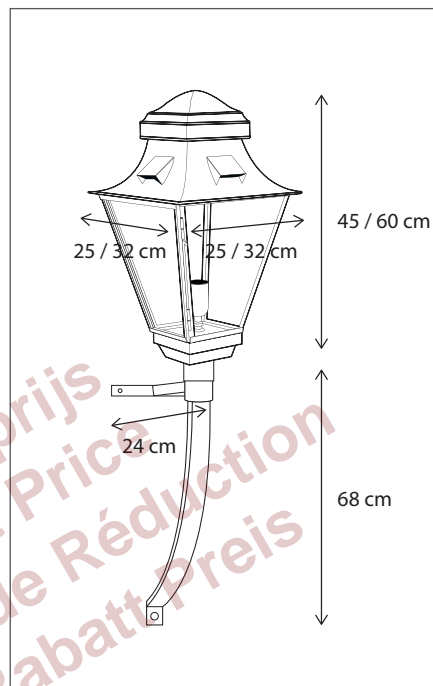

392

CODE	TYPE	FINISH	WATT	VOLT	FITTING
GRA001WU3	Gracieuze wall on bracket up small 1L	Bronze	15	230	E27
GRA001WU5	Gracieuze wall on bracket up normal 1L	Bronze	15	230	E27
GRA002WU5	Gracieuze wall on bracket up normal 2L	Bronze	15 + 8	230	E27 + GU10