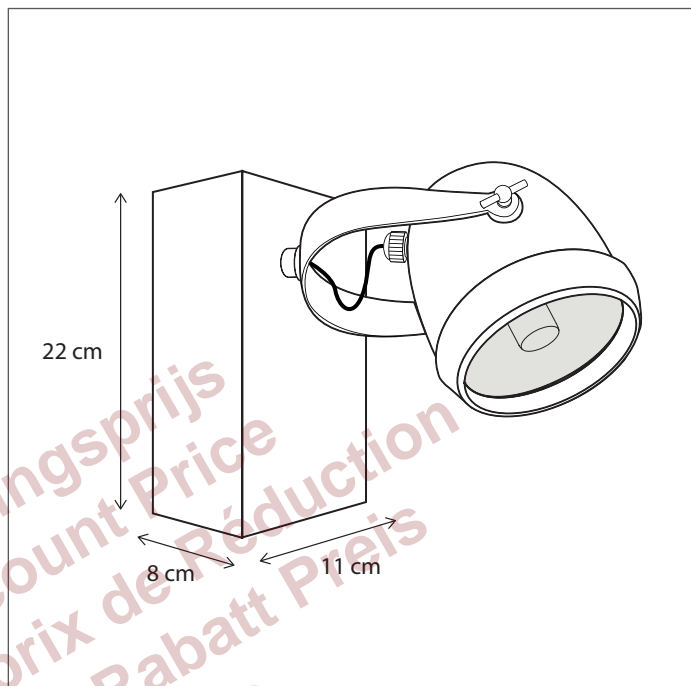

403

CODE	TYPE	FINISH	WATT	VOLT	FITTING
MAC0C1B35	Macro power projector on box	Bronze	35	230	GX8,5
MAC0C1B70	Macro power projector on box	Bronze	70	230	GX8,5
MAC1C1B35	Macro power projector on box	Brushed nickel	35	230	GX8,5
MAC1C1B70	Macro power projector on box	Brushed nickel	70	230	GX8,5
MAC2C1B35	Macro power projector on box	Chrome	35	230	GX8,5
MAC2C1B70	Macro power projector on box	Chrome	70	230	GX8,5

Scan the QR-code & discover how to illuminate big objects!