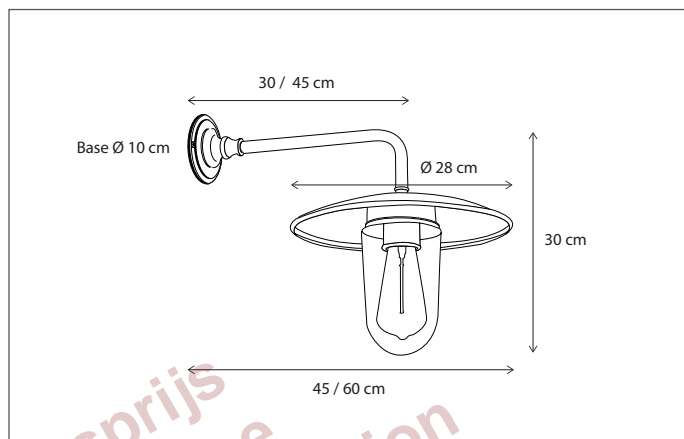

399

CODE	TYPE	FINISH	WATT	VOLT	FITTING
ELB001002	Elébase wall 90°	Bronze	15	230	E27
ELB001060	Elébase wall large 90°	Bronze	15	230	E27
ELB101002	Elébase wall 90°	Brushed nickel	15	230	E27
ELB101060	Elébase wall large 90°	Brushed nickel	15	230	E27
ELB201002	Elébase wall 90°	Chrome	15	230	E27
ELB201060	Elébase wall large 90°	Chrome	15	230	E27

Vraag uw kortingsprijs
Ask your Discount Price
Demandez votre prix de Réduction
Fragen Sie Ihren Rabatt Preis
www.Bcosy.be