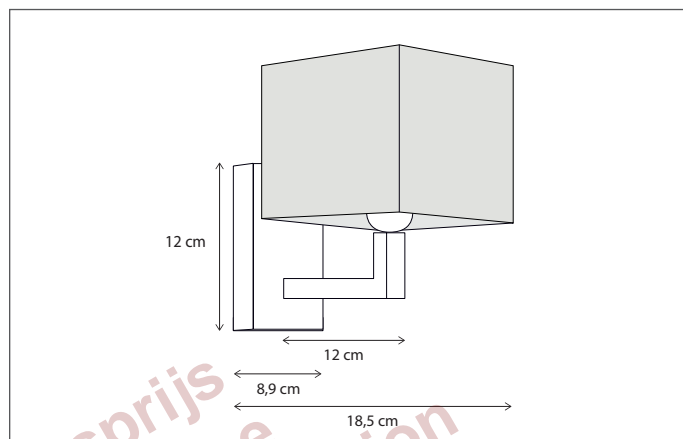

315

CODE	TYPE	FINISH	WATT	VOLT	FITTING
SEV001006	Sévère on rectangular base	Bronze	15	230	E27
SEV101006	Sévère on rectangular base	Brushed nickel	15	230	E27
SEV201006	Sévère on rectangular base	Chrome	15	230	E27

Vraag uw kortingsprijs
Ask your Discount Price
Demandez votre prix de Réduction
Fragen Sie Ihren Rabatt Preis
www.Bcosy.be