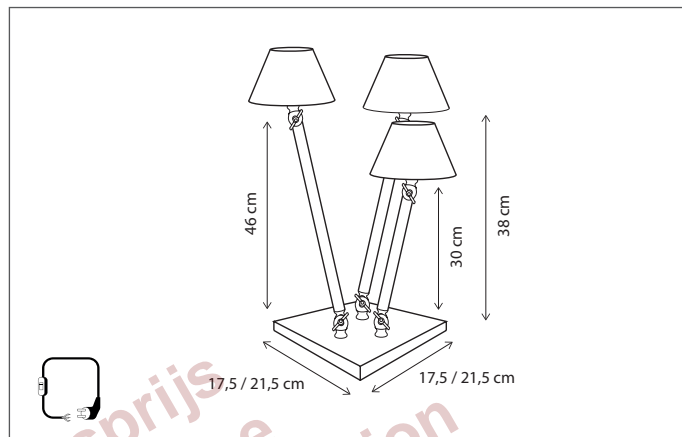

TABLE I SEVERE

Shades not included, see accessories for the different options.
Lamps not included, consult light source guide for our advice.

349

CODE	TYPE	FINISH	WATT	VOLT	FITTING
SEV001T30	Sévère table 1L 30 cm	Bronze	6	230	E14
SEV001T38	Sévère table 1L 38 cm	Bronze	6	230	E14
SEV001T46	Sévère table 1L 46 cm	Bronze	6	230	E14
SEV003TRI	Sévère table trio	Bronze	3 x 6	230	E14
SEV101T30	Sévère table 1L 30 cm	Brushed nickel	6	230	E14
SEV101T38	Sévère table 1L 38 cm	Brushed nickel	6	230	E14
SEV101T46	Sévère table 1L 46 cm	Brushed nickel	6	230	E14
SEV103TRI	Sévère table trio	Brushed nickel	3 x 6	230	E14
SEV201T30	Sévère table 1L 30 cm	Chrome	6	230	E14
SEV201T38	Sévère table 1L 38 cm	Chrome	6	230	E14
SEV201T46	Sévère table 1L 46 cm	Chrome	6	230	E14
SEV203TRI	Sévère table trio	Chrome	3 x 6	230	E14

Vraag uw kortingsprijs
Ask your Discount Price
Demandez votre prix de Réduction
Fragen Sie Ihren Rabatt Preis
www.Bcosy.be