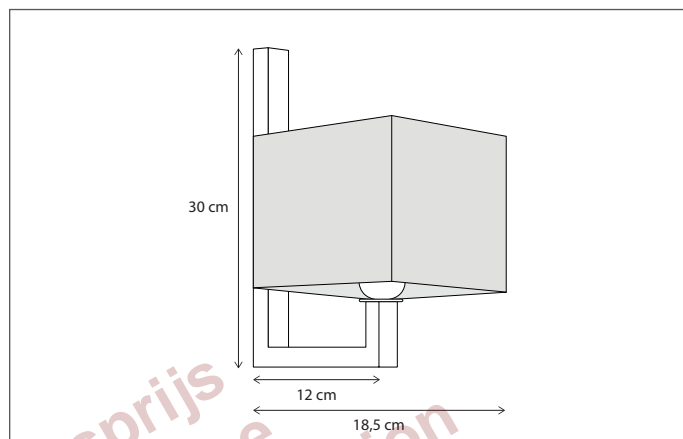

WALL | SEVERE ON LONG BASE

Shades not included, see accessories for the different options.
Lamps not included, consult light source guide for our advice.

314

CODE	TYPE	FINISH	WATT	VOLT	FITTING
SEV001001	Sévère on long base	Bronze	15	230	E27
SEV101001	Sévère on long base	Brushed nickel	15	230	E27
SEV201001	Sévère on long base	Chrome	15	230	E27