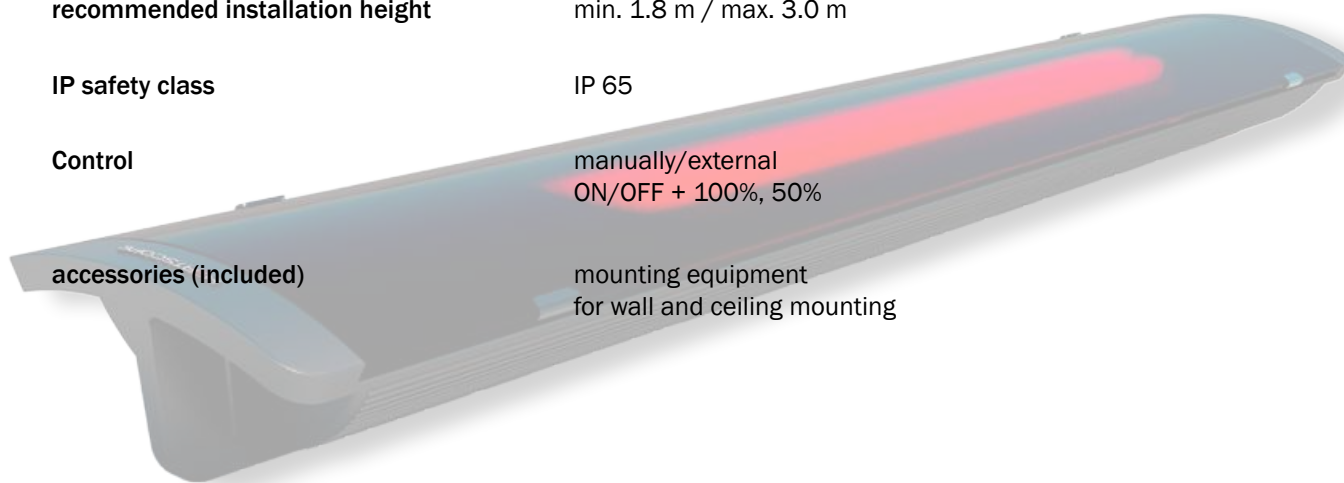

## HEATSCOPE PURE Slim Line IR heater

<b>Voltage</b>	220-240 V AC ~ - 50/60 Hz
<b>Power</b>	2400 W / 3000 W
<b>Amperage</b>	10.43 A / 13.04 A
<b>Cable</b>	1.1 m / 4 x 1.5 mm <sup>2</sup>
<b>Temperature surface</b>	max. 350 °C
<b>Temperature housing</b>	max. 120 °C
<b>Filament temperature</b>	1100-1300 °C
<b>Colour temperature</b>	1550-1650 K
<b>max. power in</b>	ca. 20-30 Sec.
<b>Visible light</b>	< 300-400 Lumen
<b>recommended installation height</b>	min. 1.8 m / max. 3.0 m
<b>IP safety class</b>	IP 65
<b>Control</b>	manually/external ON/OFF + 100%, 50%
<b>accessories (included)</b>	mounting equipment for wall and ceiling mounting