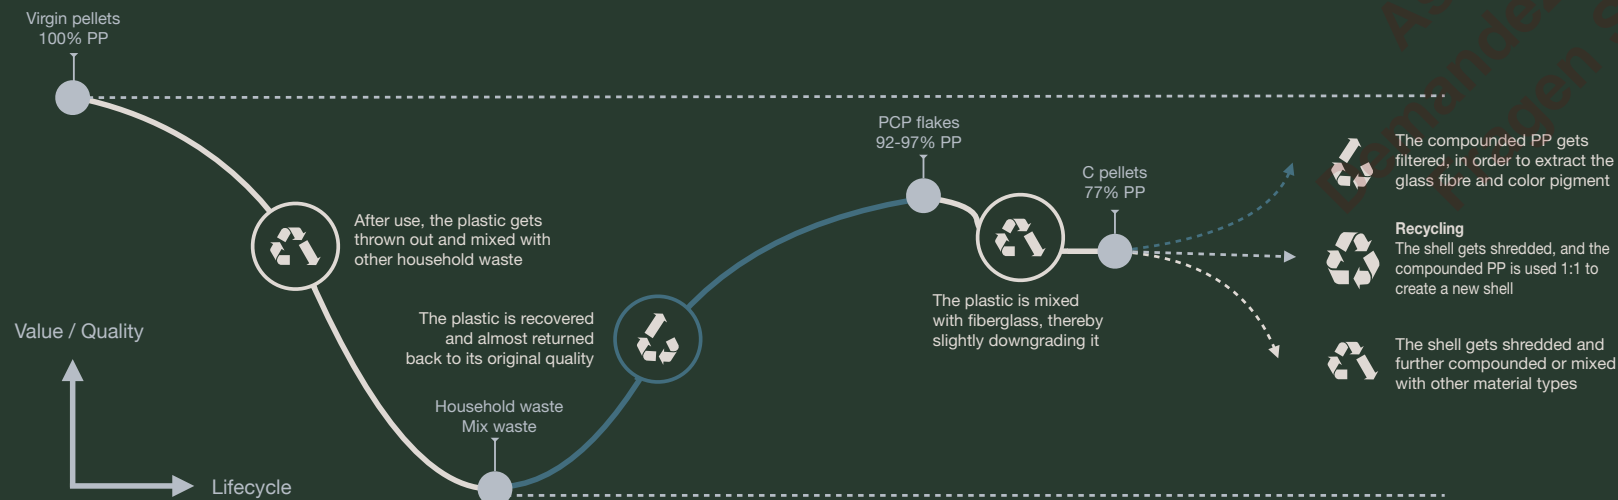

FALK LIFE CYCLE

At HOUE we are determined to ensure right steps are taken in creating responsible furniture, meaning considering both social and environmental impact in the things we do.

We do work with a systemic perspective, taking into account how things are always connected. Consequently, we base our decisions on facts and thorough documentation. As a natural consequence FALK has been EU Ecolabel certified. The EU Ecolabel works to reduce the overall environmental impact from production and consumption. Therefore, the EU Ecolabel evaluates the entire product lifecycle and the environmental problems that arise along the way – for the benefit of the environment, climate, humans and the earth's resources.

Read more details about FALK on falk.houe.com