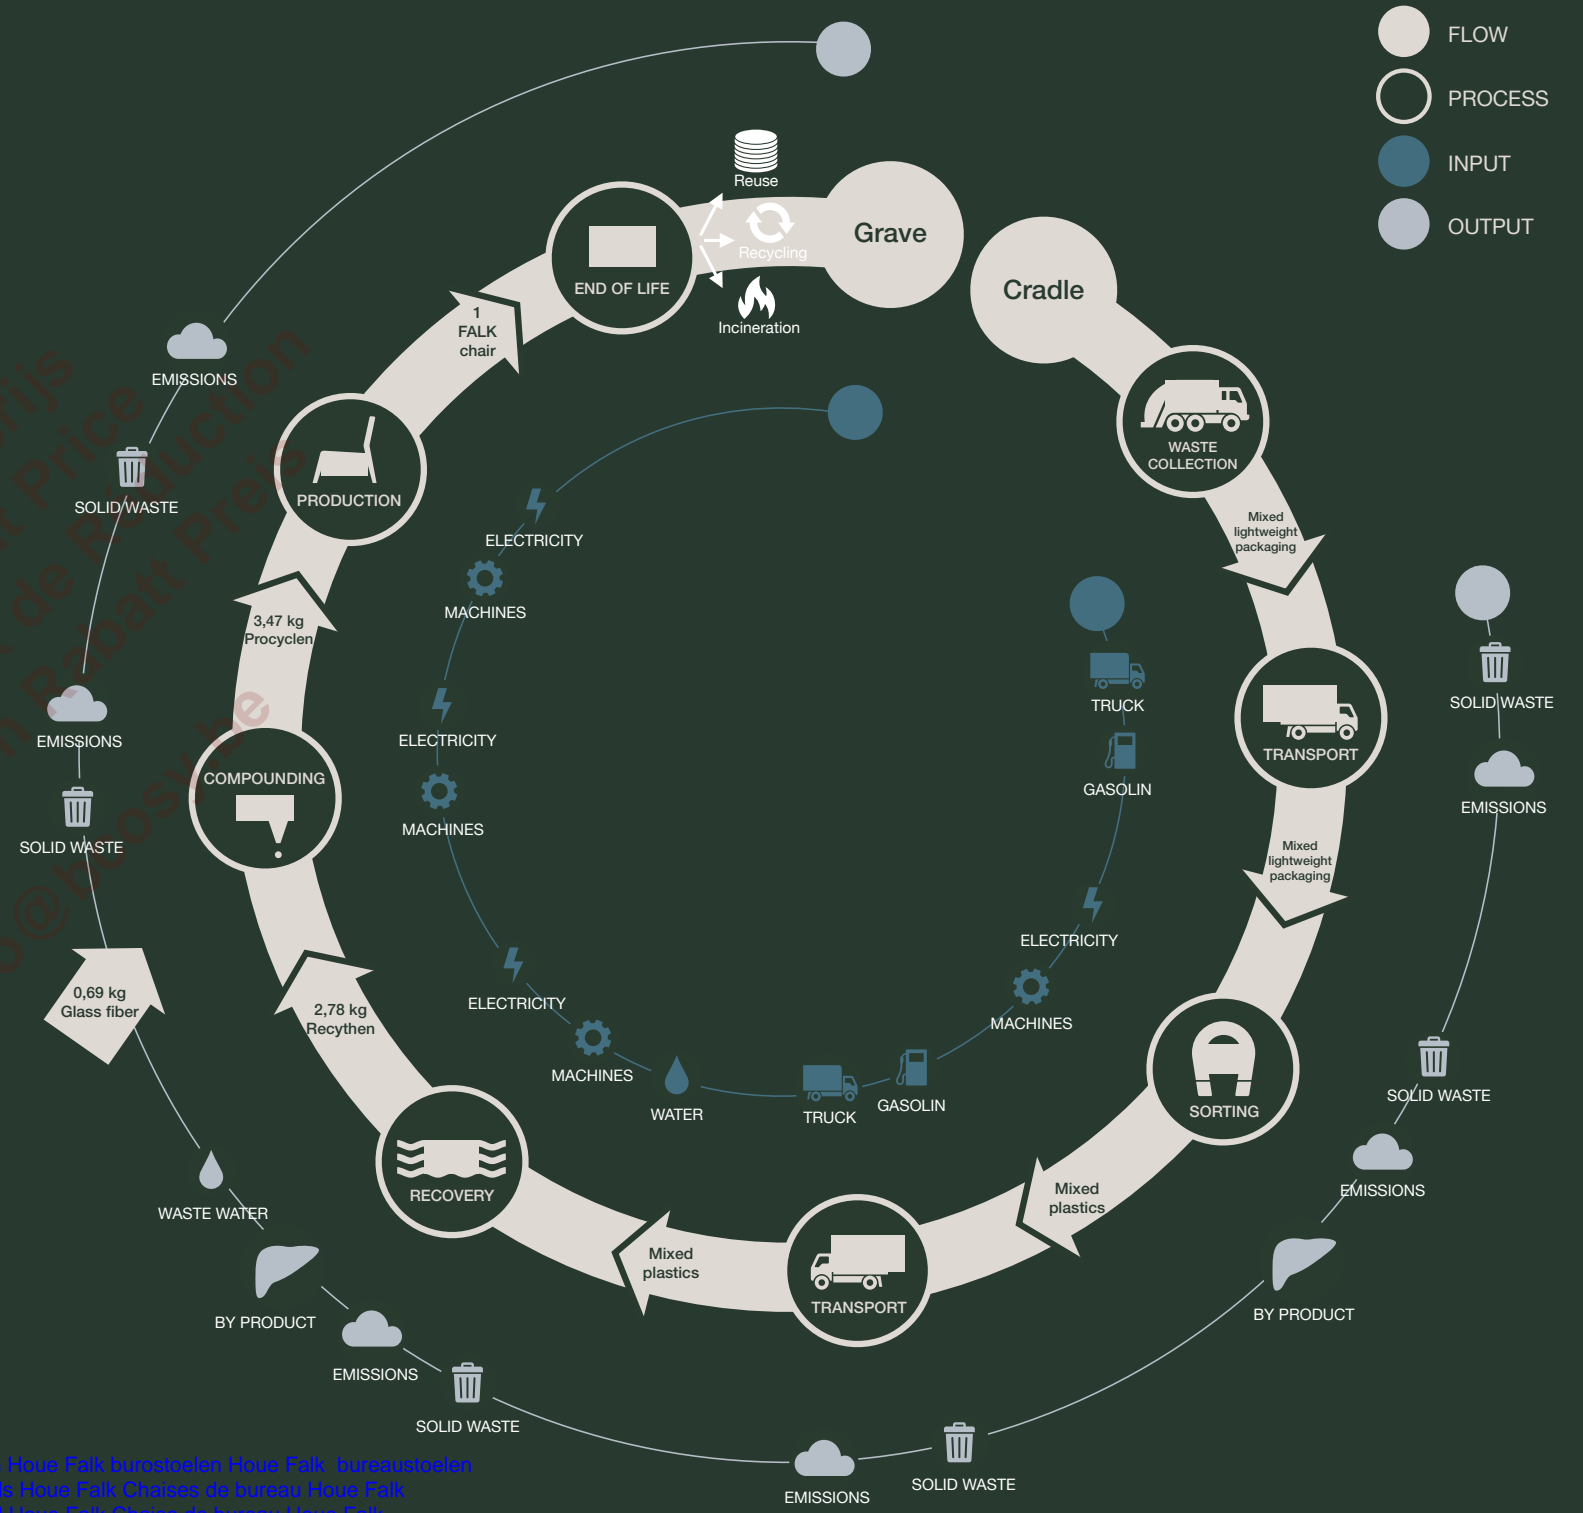

PCP = Post Consumer Plastic
PP = Polypropylene
C = Compounded

- Houe Falk stoelen Houe Falk draaistoelen Houe Falk armstoelen Houe Falk bureostoelen Houe Falk bureaustoelen
- Chaises Houe Falk Chaises pivotantes Houe Falk Fauteuils Houe Falk Chaises de bureau Houe Falk
- Chaises Houe Falk Chaise pivotante Houe Falk Fauteuil Houe Falk Chaise de bureau Houe Falk
- Houe Falk chairs Houe Falk swivel chairs Houe Falk armchairs Houe Falk desk chairs Houe Falk office chairs
- Houe Falk Stühle Houe Falk Drehstühle Houe Falk Sessel Houe Falk Schreibtischstühle Houe Falk Bürostühle
- Houe Falk Stuhl Houe Falk Drehstuhl Houe Falk Sessel Houe Falk Schreibtischstuhl Houe Falk Bürostuhl