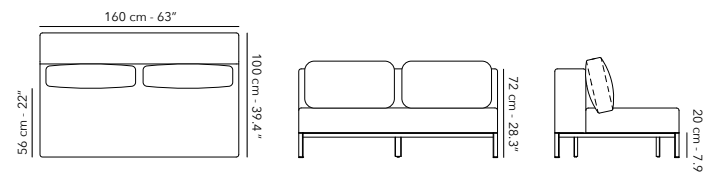

frame	cushions
nett weight	24 kg, 52.9 lbs	25 kg, 55 lbs
gross weight	31.7 kg, 69.9 lbs	28 kg, 61.7 lbs
	168 x 109 x 29 cm, 0.5 cbm