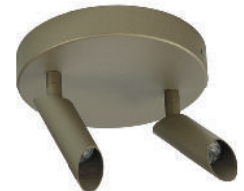

1507-PL2-RO-LED-BRONZO

H 10 - 20 cm | Base 20 cm

2*LED 9.2V

Color ● Bronzo