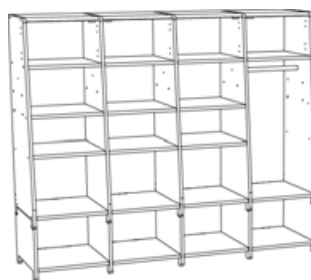

ASY W44 B1 T3 D0
1831,00 €