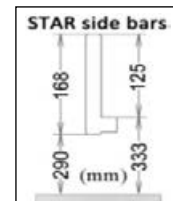

STAR TREEHOUSE BED

by François Lamazerolles

SOLID PINE + MDF.

FEET & FRAME = SOLID PINE HALF-UNFINISHED. OTHER PANELS = MDF.

WITH 1 ROLL-UP BASE + 1 INTERIOR SHELF + 1 STICK COLOR RETOUCH TO COVER UP THE ENDS OF THE SCREWS.

ROOFS AND SIDES = REVERSIBLE.

WITH DELIBERATELY UNEVEN BOARDS LIKE A REAL TREEHOUSE.

PULL-OUT BED: SOLID PINE + BASE IN MELAMINE MDF WHITE. FOR MATTRESS 90 X 180 OR 90 X 190.

FINISHES: UNFINISHED: TO PAINT

OR LACQUERED 1 COLOR.

TWO-TONE FINISHES + 5%: 2ND COLOR ON: ROOFS.

MATTRESSES: PAGE 51. RECOMMENDED TH.12CM MAXI FOR THE PULL-OUT BED.

	CODE	EXTERNAL DIMENSIONS L x W x H	RECOMMENDED RETAIL PRICE (IN EURO AND INCLUDING VAT)	
			UNFINISHED	LAQUERS
STAR TREEHOUSE BED				
FOR MATTRESS 90 X 200 FOR MATTRESS 90 X 190 FOR MATTRESS 120 X 200 FOR MATTRESS 120 X 190 FOR MATTRESS 140 X 200 FOR MATTRESS 140 X 190	CAB LIT STAR 90B SO	104 x 228 x 159	1100,00	1404,00
	CAB LIT STAR 90F SO	104 x 228 x 159	1100,00	1404,00
	CAB LIT STAR 120B SO	134 x 228 x 159	1368,00	1756,00
	CAB LIT STAR 120F SO	134 x 228 x 159	1368,00	1756,00
	CAB LIT STAR 140B SO	154 x 228 x 159	1729,00	2189,00
	CAB LIT STAR 140F SO	154 x 228 x 159	1729,00	2189,00
PULL-OUT BED FOR STAR TREEHOUSE BED				
BED 90X200 = PULL-OUT BED MATTRESS 90X190 BED 90X190 = PULL-OUT BED MATTRESS 90X180 MATTRESS TH.12CM MAXI BASE IN MELAMINE MDF WHITE 2 CASTERS + 2 SUPPORT LEGS. RESTS ON THE FLOOR. FRONT = 17CM	X TL 90 B MEL	94 x 198 x 25	326,00	397,00
	X TL 90 F MEL	94 x 188 x 25	326,00	397,00
STAR TREEHOUSE BED & PULL-OUT BED				
BED: MATTRESS 90 X 200 + DRAWER: MATTRESS 90 X 190	CAB LIT STAR 90B SO	104 x 228 x 159	1426,00	1801,00
	X TL 90 B MEL	94 x 198 x 25		
BED MATTRESS 90 X 190 + DRAWER: MATTRESS 90 X 180	CAB LIT STAR 90F SO	104 x 228 x 159	1426,00	1801,00
	X TL 90 F MEL	94 x 188 x 25		
BED: MATTRESS 120 X 200 + DRAWER: MATTRESS 90 X 190	CAB LIT STAR 120B SO	134 x 228 x 159	1694,00	2153,00
	X TL 90 B MEL	94 x 198 x 25		
BED: MATTRESS 120 X 190 + DRAWER: MATTRESS 90 X 180	CAB LIT STAR 120F SO	134 x 228 x 159	1694,00	2153,00
	X TL 90 F MEL	94 x 188 x 25		
BED: MATTRESS 140 X 200 + DRAWER: MATTRESS 90 X 190	CAB LIT STAR 140B SO	154 x 228 x 159	2055,00	2586,00
	X TL 90 B MEL	94 x 198 x 25		
BED: MATTRESS 140 X 190 + DRAWER: MATTRESS 90 X 180	CAB LIT STAR 140F SO	154 x 228 x 159	2055,00	2586,00
	X TL 90 F MEL	94 x 188 x 25		
THE DRAWER ALWAYS REMAINS FOR A MATTRESS 90 X 190 OR 90 X 180 X TH.12CM MAXI