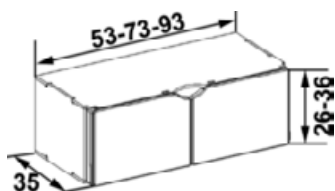

DOOR BOX DETAIL:

MODEL 1 DETAIL = DIFFERENT HEIGHT:

1. 2 DIFFERENT COLUMNS
   7 LOCKERS = 7 ROWS
   1 COLUMN W.73
   1 COLUMN W.93
   5 LOCKERS W.73 (3 X H.26 + 2 X H.36)
   2 LOCKERS W..93 (2 X H.36)
   1 DOOR BOXE W.73 X H.36
   1 DOOR BOXES W.93 X H.36