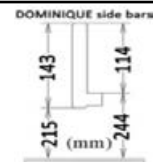

DOMINIQUE BUNK BEDS

CONFORMITY: EN 747.

BASE + MATTRESS SUPERIOR = 17CM MAXIMUM. OUR ROLL-UP BASE = 1,5CM + ONE 15CM MATTRESS

ALL BEDS ARE AVAILABLE IN 190CM LENGTH EX. 196 90 I B F : SPECIFY TO THE ORDER.

WITH 1 STICK COLOR RETOUCH. LADDER LEFT OR RIGHT TO CHOOSE DURING INSTALLATION.

WITHOUT BASES: SEE PG 38. PULL-OUT BEDS: PG 38. ACCESSORIES: PG 39.

	CODE	EXTERNAL DIMENSIONS L x W x H	RECOMMENDED RETAIL PRICE (IN EURO AND INCLUDING VAT)		
			UNFINISHED	NATURAL+STAINED +LAQUERS	
BUNK BED 166 INSEPARABLE 80-140 OR 90-140					
ABOVE: MATTRESS 80 X 200 BELOW: MATTRESS 140 X 200 LEFT MODEL 166 G 80-140 I BB 138 x 217 x 166 1016,00 1250,00 RIGHT MODEL 166 D 80-140 I BB 138 x 217 x 166 1016,00 1250,00 ABOVE: MATTRESS 90 X 200 BELOW: MATTRESS 140 X 200 LEFT MODEL 166 G 90-140 I BB 148 x 217 x 166 1016,00 1250,00 RIGHT MODEL 166 D 90-140 I BB 148 x 217 x 166 1016,00 1250,00 FOR BELOW BED = 2 BASES 70CM + 1 BASE SUPPORT WITHOUT BASES & BASE SUPPORT: PG 38					
	196 TRIPLE BUNK BED INSEPARABLE				
	FOR MATTRESS 80 X 200 196 80 I BB 94 x 209 x 196 1048,00 1441,00 FOR MATTRESS 90 X 200 196 90 I BB 104 x 209 x 196 1048,00 1441,00 FOR MATTRESS 120 X 200 196 120 I BB 134 x 209 x 196 1165,00 1603,00 WITHOUT BASE: PG 38