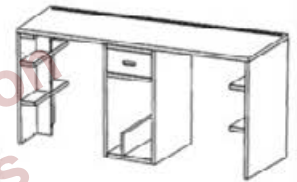

= 925,00 €

+

+

+

=

= 1071,00 €

+

+

=