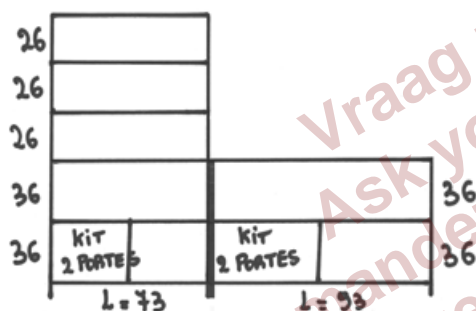

BASILE SHELVES

by David Enthoven

MDF : SIDES + FEET = 25MM - TABLETS = 18MM - BACK = 6MM.

WITH 1 STICK COLOR RETOUCH. FLAT PACK DELIVERED. PIECES SLOT TOGETHER, NO NAILS OR SCREWS.

SHELVES MADE UP OF DIFFERENT COMPARTMENTS THAT FIT TOGETHER TO THE DESIRED HEIGHT.

3 COLUMN WIDTHS: INSIDE W.53 CM OR W.73 CM OR W.93 CM. OUTSIDE W.59 CM OR W.79 CM OR W.99 CM.

2 LOCKER HEIGHTS: INSIDE H.26 CM OR H. 36 CM.

INSIDE DEPTH = 37CM - OUTSIDE = 40CM.

BOXES 2 DOORS: OUTSIDE W.53 CM, 73 CM OR 93 CM X H.26 CM OR 36 CM.

FINISHES: UNFINISHED: TO PAINT

OR LACQUERED 1 COLOR

TWO-TONE FINISHES + 5 %: 2ND COLOR ON: HORIZONTAL TABLETS.

Submit a brief sketch of your shelf and we'll calculate the price

Specify:

1. Column width: 53 cm or 73 cm or 93 cm
2. Locker height: 26 cm or 36 cm
3. Position of the door boxes.

Spreadsheet: see next page. Excel file also available.

To introduce:

1. Quantity of furniture = If 2 columns different heights = 2 furnitures : see Model 1 below.
  If 2 columns identical heights = 1 furniture : see Model 2 next page.
2. Quantity of row = If 2 columns different heights = total all lockers : see Model 1.
  If 2 columns identical heights = total identical rows : see Model 2 next page.
3. Quantity of columns = According to the width: 53 cm, 73 cm or 93 cm
4. Quantity of lockers = According to the width: 53 cm, 73 cm or 93 cm.
5. Quantity of door boxes = According to the width: 53 cm, 73 cm or 93 cm.

DRAW THE SHELF: