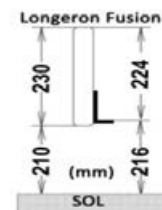

FUSION

by David Enthoven

BIRCH PLYWOOD 18 MM + ALU.

WITH ALUMINUM PROFILED : WHITE (BC) OR ANODIZED (ANO), EXCEPT FOR THE STOEL AND THE 3 DRAWERS CHEST.
ALL THE BEDS COME WITH BASES.

AVAILABLE IN 190CM LENGTH EX. FUSION LIT ENFANT 90 F SO : SPECIFY TO THE ORDER.

FINISHES: UNFINISHED: TO PAINT
OR NATURAL VARNISH
OR LACQUERED 1 COLOR

TWO-TONE FINISHES + 5 %: 2ND COLOR ON: SIDES OF COT + SIDE BARS OF BEDS + LADDER & SHELF OF BUNK BEDS
& RAISED BEDS + DRAWER FRONTS + DOORS.
MATTRESSES: PAGE 51.

	CODE	EXTERNAL DIMENSIONS L x W x H	RECOMMENDED RETAIL PRICE (IN EURO AND INCLUDING VAT)	
			UNFINISHED	LAQUERS
COT				
ANODIZED ALU COT WHITE ALU COT FOR MATTRESS 60 X 120 WITH PERFORATED BIRCH PLYWOOD BASE, ADJUSTABLE WITH 3 POSITIONS	FUS LIT BB ANO	64 x 124 x 85	726,00	839,00
	FUS LIT BB BC	64 x 124 x 85	726,00	839,00
SINGLE BED				
ANODIZED ALU BED WHITE ALU BED FOR MATTRESS 90X200 OR 190 : TO SPECIFY WITH PERFORATED CHIPBOARD WHITE BASE TH.1,8CM.	FUS LIT ENFANT 90B SO ANO	95 x 205 x 75	484,00	542,00
	FUS LIT ENFANT 90B SO BC	95 x 205 x 75	484,00	542,00
162 BUNK BED INSEPARABLE				
ANODIZED ALU BUNK BED WHITE ALU BUNK BED FOR MATTRESS 90X200 OR 190 : TO SPECIFY WITH 2 PERFORATED CHIPBOARD WHITE BASE LADDER LEFT OR RIGHT MAY BE CHOSEN DURING INSTALLATION WITH 1 STICK COLOR RETOUCH	FUS SUP 162 90B 2SO ANO	95 x 205 x 162	1129,00	1290,00
	FUS SUP 162 90B 2SO BC	95 x 205 x 162	1129,00	1290,00
PULL-OUT BED & STORAGE				
BED 90X200 = DRAWER MATTRESS 90X190 BED 90X190 = DRAWER MATTRESS 90X180 = TH.12CM MAXI PERFORATED BASE IN WHITE MDF MELAMINE WITH 5 CASTERS. RESTS ON THE FLOOR FRONT = 18CM	FUS TL 90 B	94 x 188 x 20	404,00	475,00
162 RAISED BED INSEPARABLE				
ANODIZED ALU RAISED BED WHITE ALU RAISED BED FOR MATTRESS 90X200 OR 190 : TO SPECIFY WITH 1 PERFORATED CHIPBOARD WHITE BASE LADDER LEFT OR RIGHT MAY BE CHOSEN DURING INSTALLATION	FUS SUR 162 90B 2SO ANO	95 x 205 x 162	941,00	1083,00
	FUS SUR 162 90B 2SO BC	95 x 205 x 162	941,00	1083,00