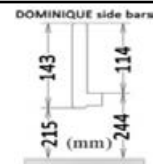

DOMINIQUE RAISED BED

CONFORMITY: EN 747.

BASE + MATTRESS SUPERIOR = 17CM MAXIMUM. OUR ROLL-UP BASE = 1,5CM + ONE 15CM MATTRESS

ALL BEDS ARE AVAILABLE IN 190CM LENGTH EX. SUR 127 90 I B F : SPECIFY TO THE ORDER.

WITH 1 STICK COLOR RETOUCH. LADDER LEFT OR RIGHT TO CHOOSE DURING INSTALLATION.

WITHOUT BASES: SEE PG 38. DESKS: PG 35. STORAGE FURNITURE: PG 36 + 37. ACCESSORIES: PG 39.

	CODE	EXTERNAL DIMENSIONS L x W x H	RECOMMENDED RETAIL PRICE (IN EURO AND INCLUDING VAT)	
			UNFINISHED	NATURAL+STAINED +LAQUERS
127 RAISED BED INSEPARABLE				
FOR MATTRESS 80 X 200 SUR 127 80 I BB 94 x 209 x 127 457,00 630,00 FOR MATTRESS 90 X 200 SUR 127 90 I BB 104 x 209 x 127 457,00 630,00 FOR MATTRESS 120 X 200 SUR 127 120 I BB 134 x 209 x 127 521,00 710,00 ROLLING DESK: PG 35 STORAGE BOX: PG 36 WITHOUT BASE: PG 38				
172 RAISED BED INSEPARABLE				
FOR MATTRESS 80 X 200 SUR 172 80 I BB 94 x 209 x 172 529,00 724,00 FOR MATTRESS 90 X 200 SUR 172 90 I BB 104 x 209 x 172 529,00 724,00 FOR MATTRESS 120 X 200 SUR 172 120 I BB 134 x 209 x 172 592,00 804,00 BOOKCASES: PG 37 WITHOUT BASE: PG 38				
186 RAISED BED SEPARABLE				
FOR MATTRESS 80 X 200 SUR 186 80 D BB 94 x 209 x 186 765,00 1051,00 FOR MATTRESS 90 X 200 SUR 186 90 D BB 104 x 209 x 186 765,00 1051,00 FOR MATTRESS 120 X 200 SUR 186 120 D BB 134 x 209 x 186 870,00 1201,00 SHELF INCLUDED BOOKCASE: PG 37 WITHOUT BASE: PG 38				
209 RAISED BED SEPARABLE				
FOR MATTRESS 80 X 200 SUR 209 80 D BB 94 x 209 x 209 859,00 1210,00 FOR MATTRESS 90 X 200 SUR 209 90 D BB 104 x 209 x 209 859,00 1210,00 FOR MATTRESS 120 X 200 SUR 209 120 D BB 134 x 209 x 209 965,00 1360,00 SHELF INCLUDED WITHOUT BASE: PG 38				

186 & 209 DISSOCIATED = 1 SINGLE BED