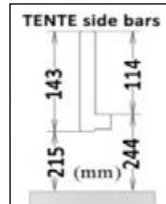

TENT BED

by François Lamazerolles

SOLID PINE + MDF.

TENT BED: MONTESSORI OR SINGLE:

TENT STRUCTURE = MDF. TAKES PLACE ON BED VIRGINE OR PAUL DOMINIQUE COLLECTION= SOLID PINE.

WITH 1 ROLL-UP BASE. WITH 1 REMOVABLE ECRU CLOTH (DRY CLEANING) + 1 STICK COLOR RETOUCH.

PULL-OUT BED: DOMINIQUE COLLECTION. SOLID PINE + BASE IN MELAMINE MDF WHITE. FOR MATTRESS 90 X 180 OR 90 X 190.

FINISHES: UNFINISHED: TO PAINT

OR LACQUERED 1 COLOR.

TWO-TONE FINISHES + 5%: 2ND COLOR ON: HEAD PANELS (TIP).

MATRESSES: PAGE 51. RECOMMENDED TH.12CM MAXI FOR THE PULL-OUT BED.

	CODE	EXTERNAL DIMENSIONS L x W x H	RECOMMENDED RETAIL PRICE (IN EURO AND INCLUDING VAT)	
			UNFINISHED	LAQUERS
TENT BED MONTESSORI				
FOR MATTRESS 90 X 200 FOR MATTRESS 90 X 190 WITHOUT THE TIPI = MONTESSORI BED «VIRGINIE»: DOMINIQUE COLLECTION	TEN MON LIT 90B SO VI 90 BB - SO 90 B	110 x 218 x 127	687,00	916,00
	TEN MON LIT 90F SO VI 90 BF - SO 90 F	110 x 208 x 127	687,00	916,00
TENT BED				
FOR MATTRESS 90 X 200 FOR MATTRESS 90 X 190 FOR MATTRESS 120 X 200 FOR MATTRESS 120 X 190 FOR MATTRESS 140 X 200 FOR MATTRESS 140 X 190 WITHOUT THE TIPI = SINGLE BED PAUL OR CLAUDE 2 HEADBOARDS FOR BEDS 120 + 140: DOMINIQUE COLLECTION	TEN LIT 90B SO PA 90 BB - SO 90 B	110 x 218 x 146	753,00	1059,00
	TEN LIT 90F SO PA 90 BF - SO 90 F	110 x 208 x 146	753,00	1059,00
	TEN LIT 120B CL 120 BB 2T- SO 120 B	140 x 218 x 146	1392,00	1943,00
	TEN LIT 120F CL 120 BF 2T- SO 120 F	140 x 208 x 146	1392,00	1943,00
	TEN LIT 140B CL 140 BB 2T- SO 140 B	160 x 218 x 152	1462,00	2041,00
	TEN LIT 140F CL 140 BF 2T- SO 140 F	160 x 208 x 152	1462,00	2041,00
PULL-OUT BED FOR TENT BED				
MATTRESS TH.12CM MAXI BED 90X200 = PULL-OUT BED MATTRESS 90X190 BED 90X190 = PULL-OUT BED MATTRESS 90X180 BASE IN MELAMINE MDF WHITE 5 CASTERS. RESTS ON THE FLOOR. FRONT = 17CM	TL 90 B MEL	94 x 198 x 18	268,00	346,00
	TL 90 F MEL	94 x 188 x 18	268,00	346,00