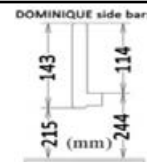

DOMINIQUE BUNK BEDS

CONFORMITY: EN 747.

BASE + MATTRESS SUPERIOR = 17CM MAXIMUM. OUR ROLL-UP BASE = 1,5CM + ONE 15CM MATTRESS

ALL BEDS ARE AVAILABLE IN 190CM LENGTH EX. 149 90 I B F : SPECIFY TO THE ORDER.

WITH 1 STICK COLOR RETOUCH. LADDER LEFT OR RIGHT TO CHOOSE DURING INSTALLATION.

WITHOUT BASES: SEE PG 38. PULL-OUT BEDS: PG 38. ACCESSORIES: PG 39.

	CODE	EXTERNAL DIMENSIONS L x W x H	RECOMMENDED RETAIL PRICE (IN EURO AND INCLUDING VAT)		
			UNFINISHED	NATURAL+STAINED +LAQUERS	
149 BUNK BED INSEPARABLE					
	FOR MATTRESS 80 X 200	149 80 I BB	94 x 209 x 149	553,00	761,00
	FOR MATTRESS 90 X 200	149 90 I BB	104 x 209 x 149	553,00	761,00
	FOR MATTRESS 120 X 200	149 120 I BB	134 x 209 x 149	637,00	880,00
	WITHOUT BASE: PG 38				
149 BUNK BED SEPARABLE					
149 D = 2 METHODS TO DISSOCIATE	FOR MATTRESS 80 X 200	149 80 D BB	94 x 209 x 149	615,00	846,00
	FOR MATTRESS 90 X 200	149 90 D BB	104 x 209 x 149	615,00	846,00
	FOR MATTRESS 120 X 200	149 120 D BB	134 x 209 x 149	707,00	981,00
	WITHOUT BASE: PG 38				
166 BUNK BED INSEPARABLE					
	FOR MATTRESS 80 X 200	166 80 I BB	94 x 209 x 166	588,00	804,00
	FOR MATTRESS 90 X 200	166 90 I BB	104 x 209 x 166	588,00	804,00
	FOR MATTRESS 120 X 200	166 120 I BB	134 x 209 x 166	666,00	923,00
	WITHOUT BASE: PG 38				
149 BUNK BED SEPARABLE					
SHELF INCLUDED 166 D DISSOCIATED = 2 IDENTICAL BEDS	FOR MATTRESS 80 X 200	166 80 D BB	94 x 209 x 166	765,00	1051,00
	FOR MATTRESS 90 X 200	166 90 D BB	104 x 209 x 166	765,00	1051,00
	FOR MATTRESS 120 X 200	166 120 D BB	134 x 209 x 166	856,00	1186,00
	WITHOUT BASE: PG 38