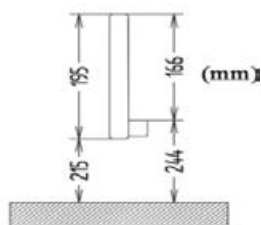

- All our beds are for 200cm bedding for Belgium.
Available length for base = 198 cm.
- Our beds are available in 190cm inside beds, with no extra cost = specify in the order.
- Always order side bars that are at least 2cm longer than the exact size of the base.
- Side bars 195mm high instead of 143mm available = + **74,00 €** (not on PAUL, JOEL et STEPHANE).