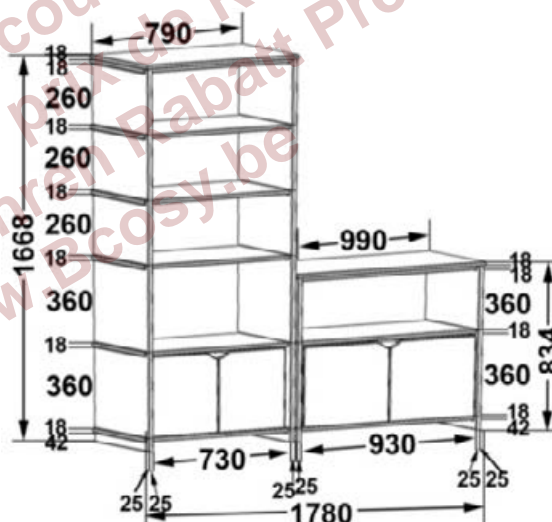

HERE IS THE SHELF: MODEL 1 = DIFFERENT HEIGHT:

SPREADSHEET: MODEL 1

	Quantity	Price	Total
Quantity of furniture	2	11 €	22 €
Quantity of rows	7	21 €	147 €
Quantity of 53 cm columns		59 €	- €
Quantity of 73 cm columns	1	67 €	67 €
Quantity of 93 cm columns	1	75 €	75 €
Quantity of 53 cm lockers		68 €	- €
Quantity of 73 cm lockers	5	74 €	370 €
Quantity of 93 cm lockers	2	81 €	162 €
Quantity of 53 cm door boxes		187 €	- €
Quantity of 73 cm door boxes	1	199 €	199 €
Quantity of 93 cm door boxes	1	210 €	210 €
Total price laquered			1 252,00 €
Unfinished price = -28%			901,44 €

RECOMMENDED RETAIL PRICE
(IN EURO AND INCLUDING VAT)