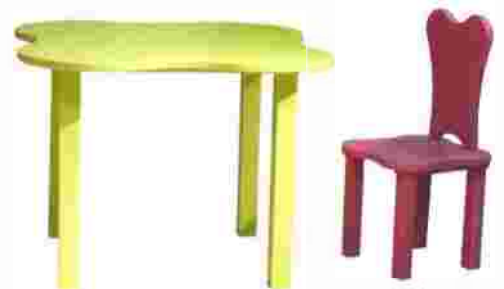

MATHY BY BOLS ACCESSOIRES

MD  
MULTIPLEX BOULEAU + HETRE  
MULTIPLEX VAN BERK + BEUK  
MADE FROM BIRCH PLYWOOD + BEECH

THEO TABLE 76

THEO TABLE 120  
THEO CAISSON

TABLE JEU FLORE  
CHAISE FLORE

TABLE JEU LUCY  
CHAISE LUDY