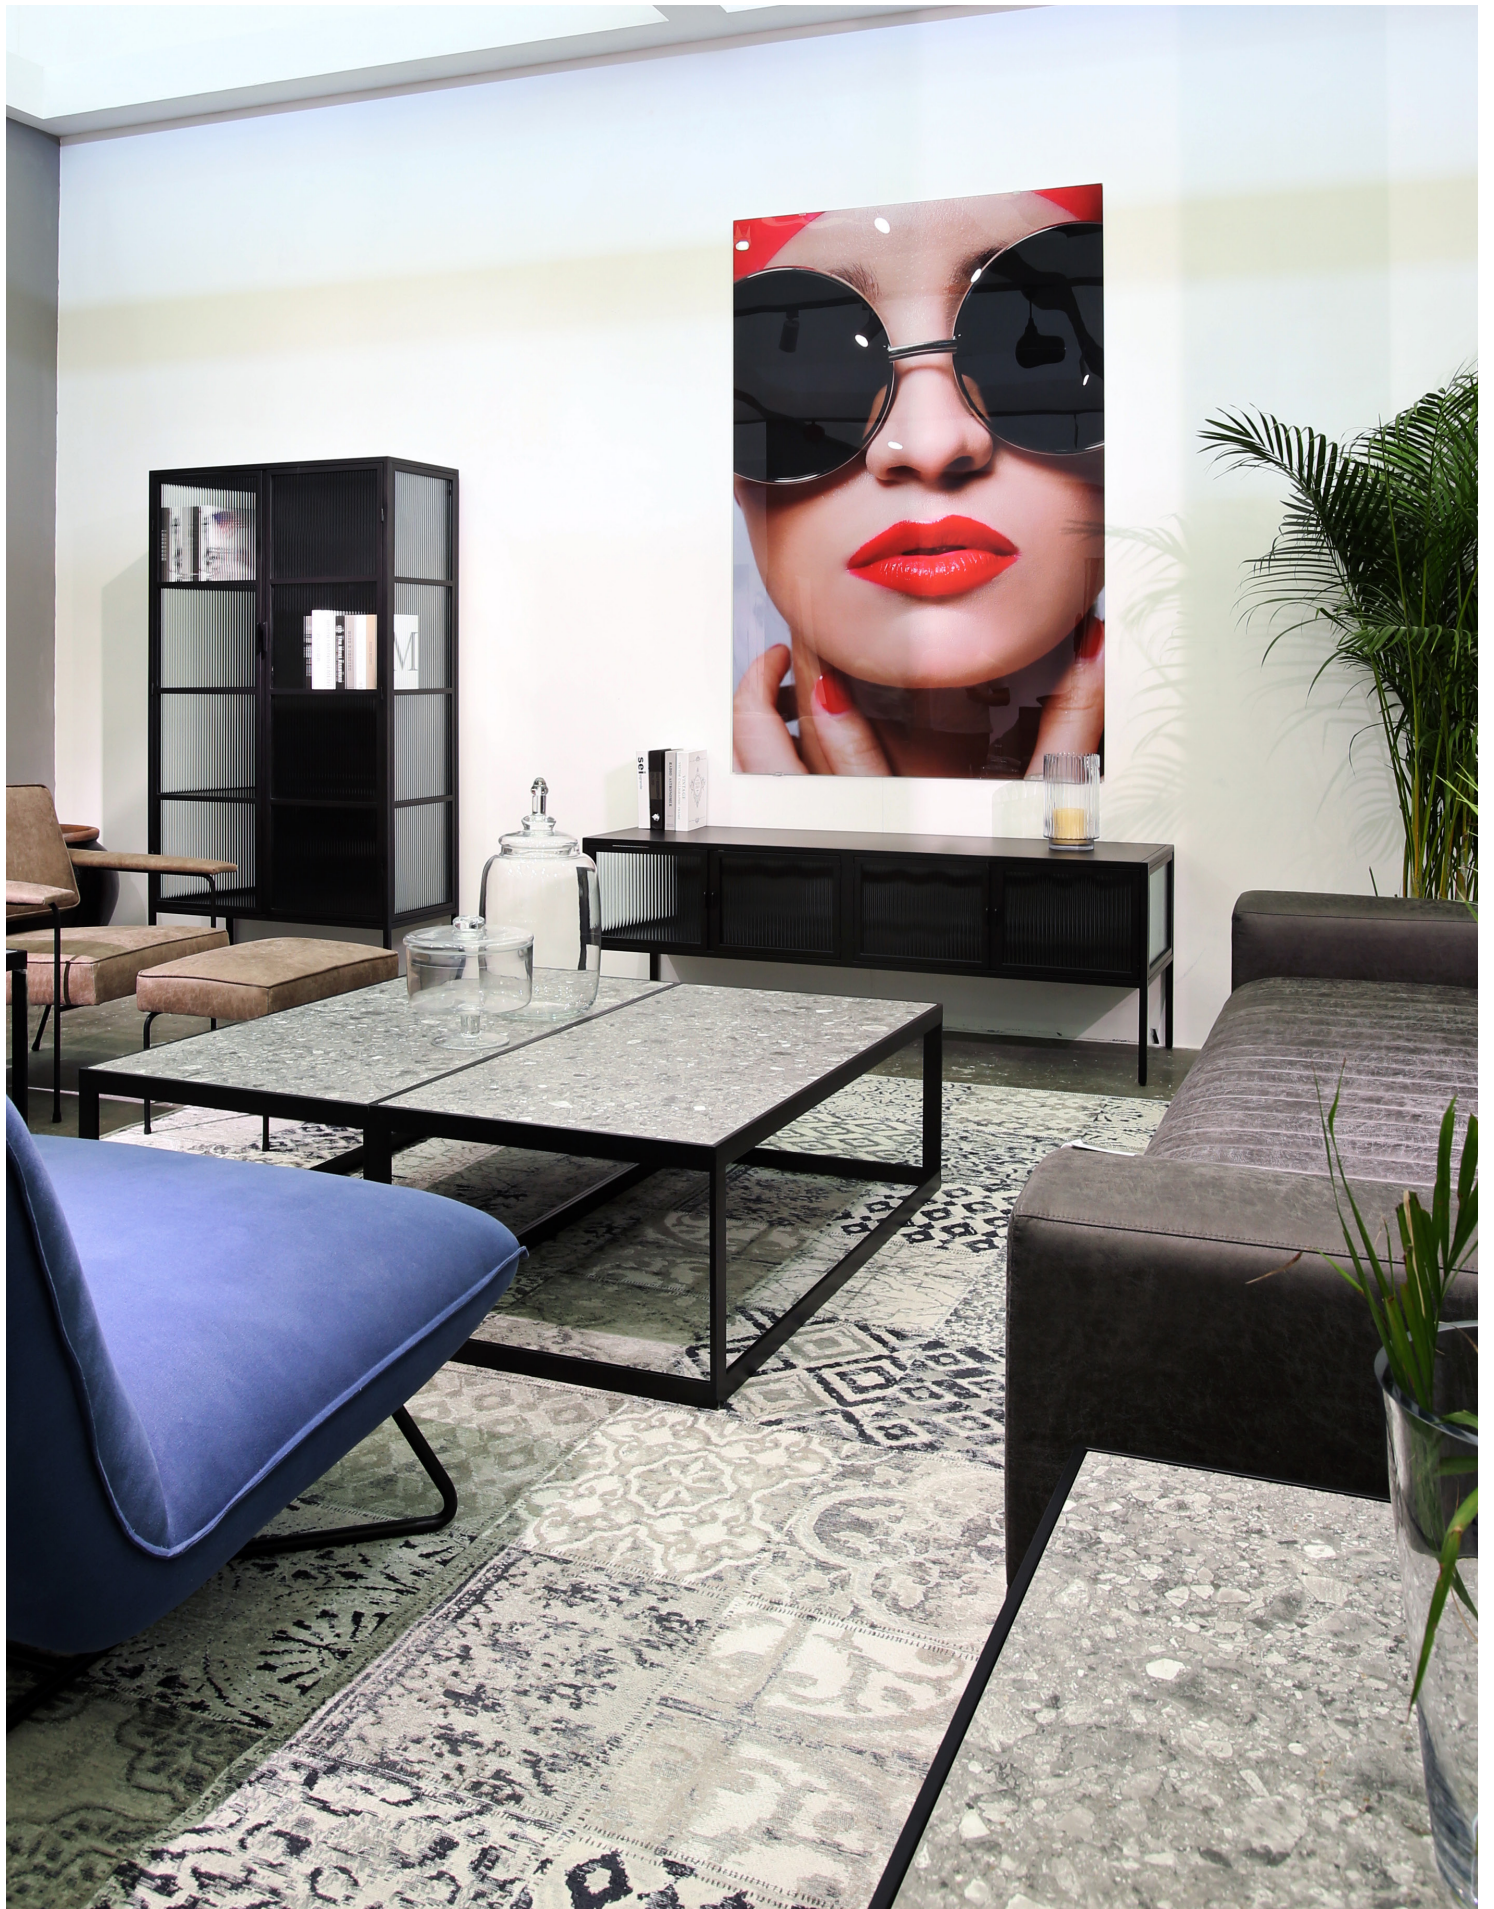

CONNECTICUT

01/ 02/ 03/ 06/
07/ 08

model coffee table 06
material stone / metal
color bluestone / black

side table 01
60 x 60 x 45 H

coffee table 06 (ceramics)
120 x 60 x 40 H

coffee table 02
130 x 70 x 40 H

coffee table 07 (ceramics)
90 x 90 x 40 H

console 03
160 x 46 x 86 H

side table 08 (ceramics)
60 x 60 x 45 H

production A / B

CONNECTICUT 04/ 05

model shelf 05
material wood / metal
color heritage oak / black