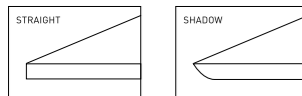

© PR-LIVING STUDIO

© PR-LIVING STUDIO

BERGEN

model dining table
table top round SHADOW heritage
table leg BERGEN black
material solid oak

dimensions round

Ø 140 x 77 H
Ø 160 x 77 H

dimensions square

140 x 140 x 77 H
160 x 160 x 77 H

edge top

BERGEN

model dining table
table top rectangular SHADOW
table leg BERGEN gold
material raven oak

dimensions oval / rectangular

200 x 100 x 77 H
220 x 100 x 77 H
240 x 100 x 77 H
280 x 100 x 77 H

edge top

table top possibilities