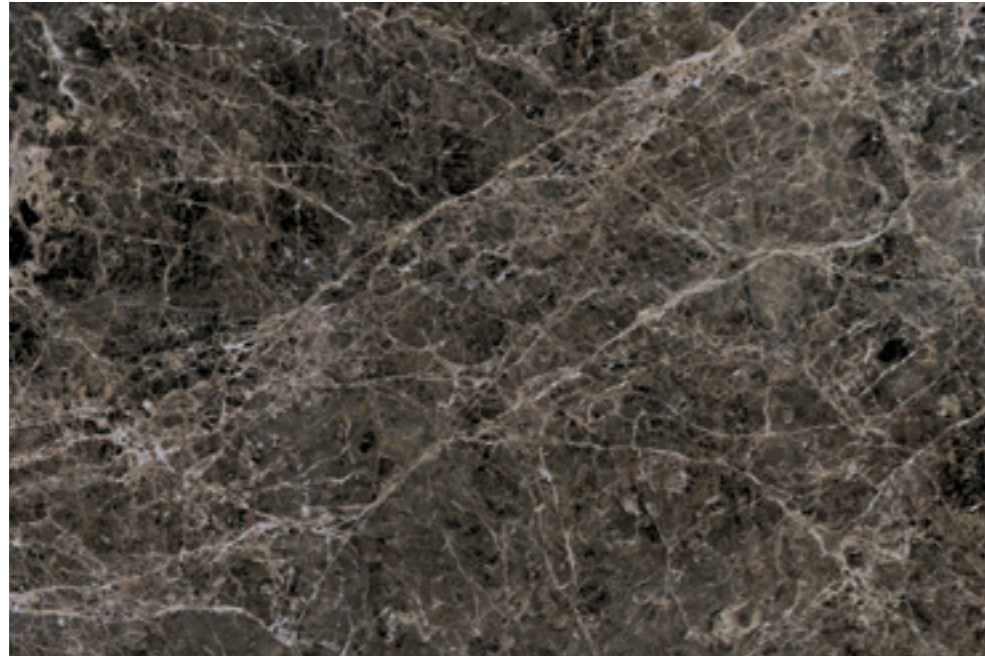

ADVANTAGES STONE / CERAMIC

 EASY TO CLEAN

 STAIN RESISTANT

 WATERPROOF

 HEAT RESISTANT

 UV PROOF

 HYGIENIC RESISTANT TO
FUNGI AND BACTERIA

EMPERADOR GLOSSY