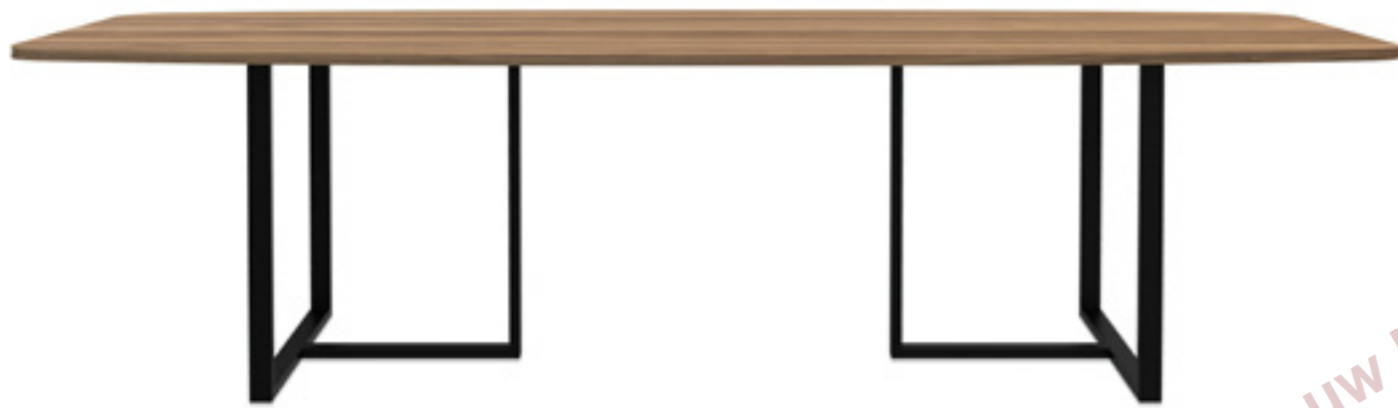

edge top

© PR-LIVING STUDIO

© PR-LIVING STUDIO

BISEL

model dining table
material wood / metal
color frozen walnut / black

dimensions oval / rectangular
 200 x 100 x 77 H
 220 x 100 x 77 H
 240 x 100 x 77 H
 280 x 100 x 77 H