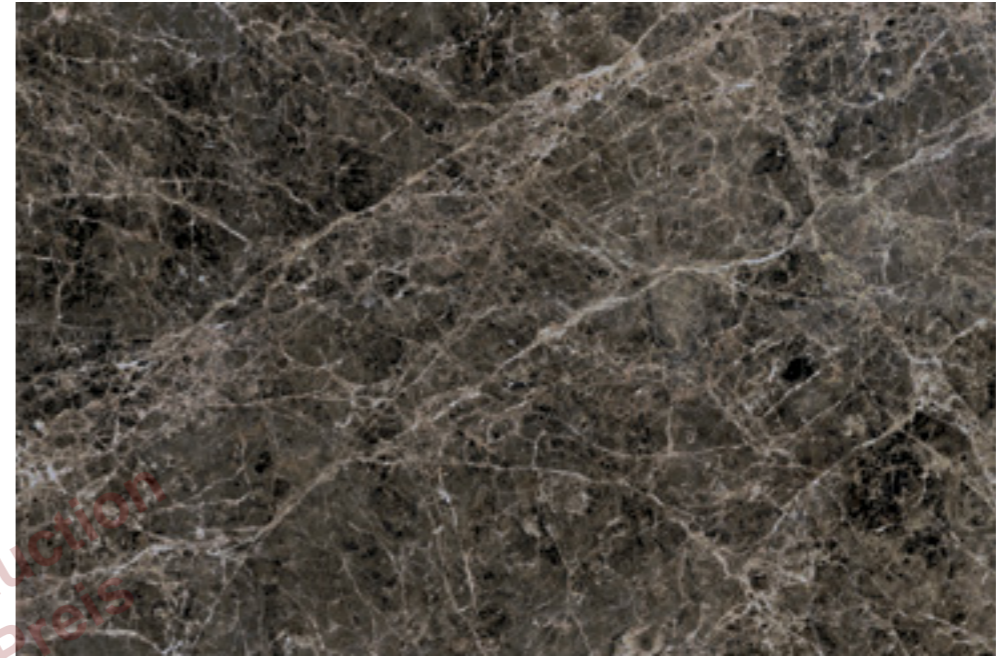

ADVANTAGES STONE / CERAMIC

 EASY TO CLEAN

 STAIN RESISTANT

 WATERPROOF

 HEAT RESISTANT

 UV PROOF

 HYGIENIC RESISTANT TO
FUNGI AND BACTERIA

EMPERADOR GLOSSY