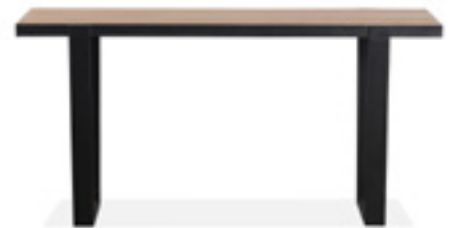

© PR-LIVING STUDIO

© PR-LIVING STUDIO

ROTTERDAM

model dining table
material wood / metal
color parquet / black

dimensions
250 x 114 x 77 H

WATOU 04/05

model dining table 04
material wood / metal
color natural oak / black

dimensions table 04
200 x 100 x 77 H
220 x 100 x 77 H
240 x 100 x 77 H
280 x 110 x 77 H

dimensions console 05
160 x 40 x 80 H