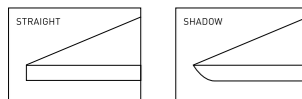

edge top

table top possibilities

FRACTAL

model dining table
material stone / metal
color laurent marble / black

dimensions oval / rectangular
 200 x 100 x 77 H
 220 x 100 x 77 H
 240 x 100 x 77 H
 280 x 100 x 77 H