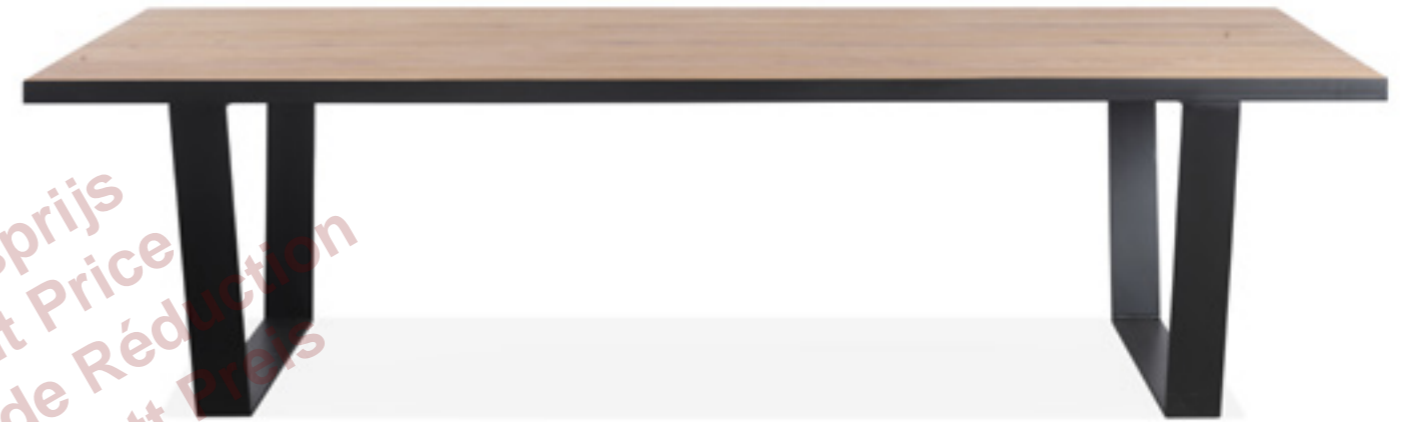

© PR-LIVING STUDIO

© PR-LIVING STUDIO

ROTTERDAM

model dining table
material wood / metal
color parquet / black

dimensions
250 x 114 x 77 H

WATOU 04/05

model dining table 04
material wood / metal
color natural oak / black

dimensions table 04
200 x 100 x 77 H
220 x 100 x 77 H
240 x 100 x 77 H
280 x 110 x 77 H

dimensions console 05
160 x 40 x 80 H