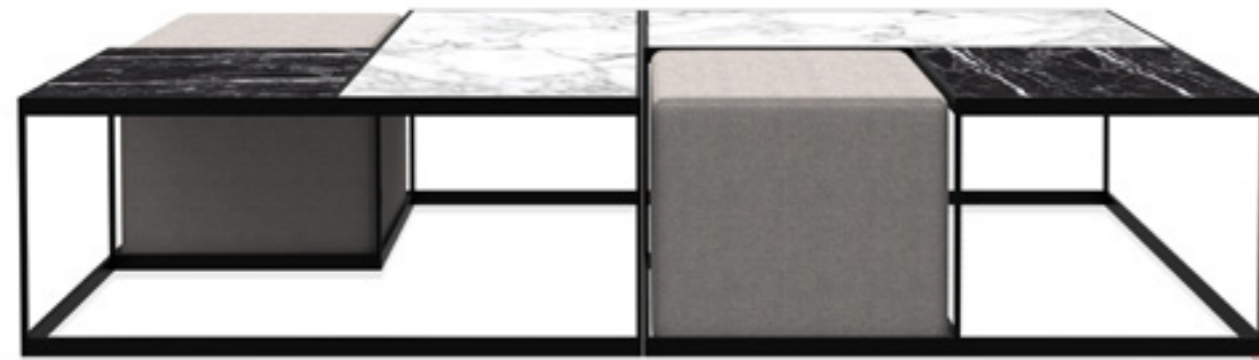

© PR-LIVING STUDIO