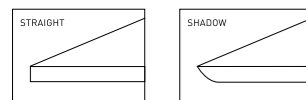

© PR-LIVING STUDIO

© PR-LIVING STUDIO

ORVAL

model dining table
table top rectangular STRAIGHT
table leg ORVAL black
material natural oak / metal

dimensions rectangular

200 x 100 x 77 H
220 x 100 x 77 H
240 x 100 x 77 H
280 x 100 x 77 H

edge top

LAGO 01

model dining table 01
material stone / metal
color white marble / black

dining table 01

70 x 70 x 77 H
140 x 140 x 77 H
180 x 90 x 77 H
200 x 100 x 77 H
220 x 100 x 77 H
240 x 100 x 77 H
280 x 100 x 77 H

edge top