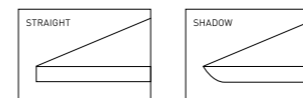

edge top

table top possibilities

© PR-LIVING STUDIO

© PR-LIVING STUDIO

PADOVA

model dining table
table top rectangular
table leg PADOVA black
material desert oak / metal

dimensions oval / rectangular

200 x 100 x 77 H
 220 x 100 x 77 H
 240 x 100 x 77 H
 280 x 100 x 77 H