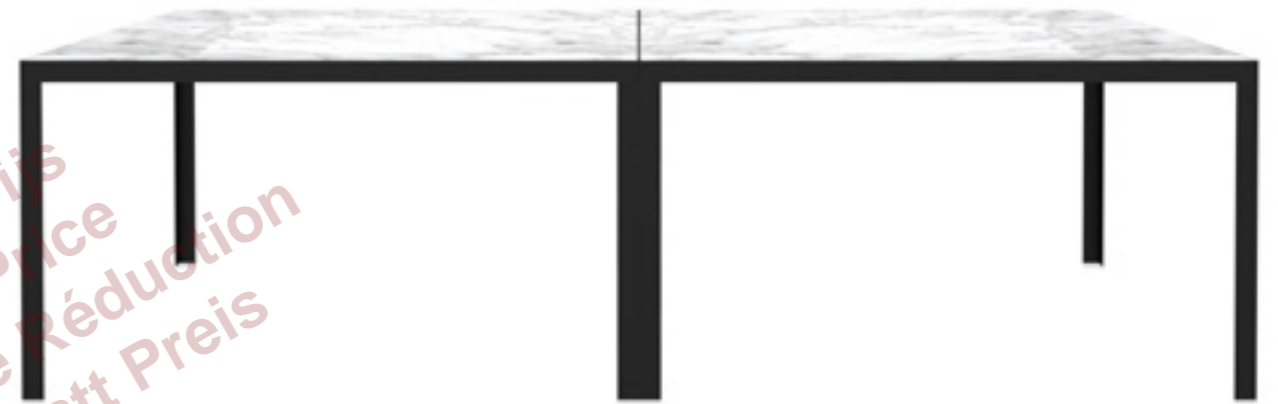

edge top

table top possibilities

© PR-LIVING STUDIO

© PR-LIVING STUDIO

ORVAL

model dining table
table top rectangular STRAIGHT
table leg ORVAL black
material natural oak / metal

dimensions rectangular

200 x 100 x 77 H
 220 x 100 x 77 H
 240 x 100 x 77 H
 280 x 100 x 77 H