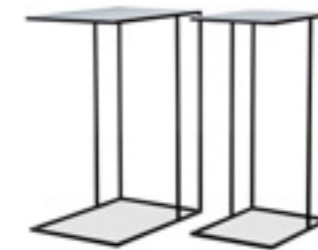

MODENA 02/03/04

model coffee & side table set
material metal
color black

A **sofa table 02**
50 x 35 x 70 H
30 x 40 x 70 H

B **modena square 03**
80 x 80 x 46 H
60 x 60 x 38 H
40 x 40 x 40 H

C **modena round 04**
Ø 40 x 55 H
Ø 80 x 35 H
Ø 60 x 50 H

(A)