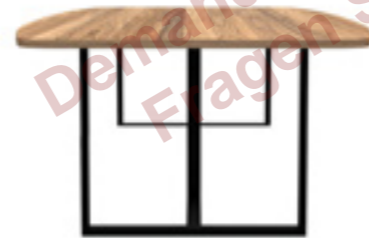

edge top

table top possibilities

FRACTAL

model dining table
material stone / metal
color laurent marble / black

dimensions oval / rectangular
 200 x 100 x 77 H
 220 x 100 x 77 H
 240 x 100 x 77 H
 280 x 100 x 77 H