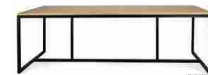

Base	Material	Price (EUR)	
METAL BLACK METAL BLANK METAL GOLD METAL WHITE METAL	STONE CARRARA GLOSSY EMPERADOR GLOSSY GRIS NATURAL LAURENT NOIR MATT	CARRARA MATT	2.016
		EMPERADOR MATT	
		LAURENT NOIR GLOSSY	
		NOIR NATURAL	
VENEER A	DESERT OAK	FROZEN WALNUT	1.617
	NATURAL IVORY OAK	RAVEN BLACK OAK	
	SMOKED WALNUT		
VENEER B	SANTOS PALISANDER	SMOKED EUCALYPTUS	
	ZEBRANO