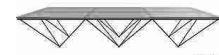

Base	Material	Price (EUR)	
METAL BLACK METAL BLANK METAL GOLD METAL WHITE METAL	GLASS Tempered Glass	1.306	
	STONE CARRARA GLOSSY EMPERADOR GLOSSY GRIS NATURAL LAURENT NOIR MATT	CARRARA MATT	1.642
		EMPERADOR MATT	
		LAURENT NOIR GLOSSY	
		NOIR NATURAL	
		FROZEN WALNUT	1.344
	VENEER A DESERT OAK NATURAL IVORY OAK SMOKED WALNUT	RAVEN BLACK OAK	
		SANTOS PALISANDER	1.615
		ZEBRANO