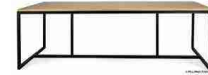

Base	Material	Price (EUR)	
METAL BLACK METAL BLANK METAL GOLD METAL WHITE METAL	STONE CARRARA GLOSSY EMPERADOR GLOSSY GRIS NATURAL LAURENT NOIR MATT	CARRARA MATT	1.729
		EMPERADOR MATT	
		LAURENT NOIR GLOSSY	
		NOIR NATURAL	
VENEER A	DESERT OAK	FROZEN WALNUT	1.404
	NATURAL IVORY OAK	RAVEN BLACK OAK	
	SMOKED WALNUT		
VENEER B	SANTOS PALISANDER	SMOKED EUCALYPTUS	1.690
	ZEBRANO		

SYMPHONY -180

DINING TABLE 180X90

SIZE	W	180	D	90	H	77
CHARACTERISTICS	MOQ	1	WGT	56	CBM	1,55
					PACKING	1 in 2 cartons

DETAILS

R **EDGE TOP: STRAIGHT**