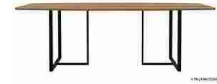

Base	Material	Price (EUR)
METAL	STONE	CARRARA GLOSSY CARRARA MATT 2.345
		EMPERADOR GLOSSY EMPERADOR MATT
		GRIS NATURAL LAURENT NOIR GLOSSY
		LAURENT NOIR MATT NOIR NATURAL
VD	VENEER A	DESERT OAK FROZEN WALNUT 1.757
		NATURAL IVORY OAK RAVEN BLACK OAK
		SMOKED WALNUT
VD	VENEER B	SANTOS PALISANDER SMOKED EUCALYPTUS 2.311
		ZEBRANO

BOLERO - 200

DINING TABLE 200X100

SIZE | W | 200 | D | 100 | H | 77

CHARACTERISTICS | MOQ | 1 | WGT | 53 | CBM | 0,5 | PACKING | 1 in 2 cartons

DETAILS | TOP POSSIBILITIES: RECTANGULAR / OVAL CLASSIC / OVAL MODERN
R | EDGE TOP: STRAIGHT / SHADOW