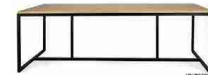

Base	Material	Price (EUR)
METAL	BLACK OAK	FJORD OAK-ROMANIA
	BLANK METAL	RECLAIMED OAK
	GOLD METAL	
	WHITE METAL	

SYMPHONY 280

DINING TABLE 280X100 - SOLID OAK

SIZE	W | 280	D | 100	H | 3
CHARACTERISTICS	MOQ | 1	WGT | 69	CBM | 2,16
			PACKING | 1 in 2 cartons

DETAILS

R   **EDGE TOP: STRAIGHT**