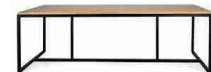

Base	Material	Price (EUR)
METAL	STONE	CARRARA GLOSSY CARRARA MATT 2.746
		EMPERADOR GLOSSY EMPERADOR MATT
		GRIS NATURAL LAURENT NOIR GLOSSY
		LAURENT NOIR MATT NOIR NATURAL
VENEER A		DESERT OAK FROZEN WALNUT 2.193
		NATURAL IVORY OAK RAVEN BLACK OAK
		SMOKED WALNUT
VENEER B		SANTOS PALISANDER SMOKED EUCALYPTUS 2.704
		ZEBRANO