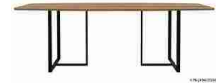

Base	Material	Price (EUR)		
METAL BLACK METAL BLANK METAL GOLD METAL WHITE METAL	STONE	CARRARA GLOSSY	CARRARA MATT	2.005
		EMPERADOR GLOSSY	EMPERADOR MATT	
		GRIS NATURAL	LAURENT NOIR GLOSSY	
		LAURENT NOIR MATT	NOIR NATURAL	
	VENEER A	DESERT OAK	FROZEN WALNUT	1.585
		NATURAL IVORY OAK	RAVEN BLACK OAK	
		SMOKED WALNUT		
	VENEER B	SANTOS PALISANDER	SMOKED EUCALYPTUS	1.983
		ZEBRANO		

BISEL -240

DINING TABLE 240X100

SIZE	W 240	D 100	H 77		
CHARACTERISTICS	MOQ 1	WGT 59	CBM 0,5	PACKING 1 in 2 cartons	

DETAILS **TOP POSSIBILITIES: RECTANGULAR / OVAL CLASSIC / OVAL MODERN**
U **EDGE TOP: STRAIGHT / SHADOW**