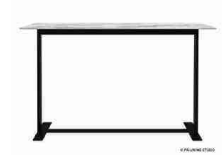

2021/22RETAIL

DELIVERED AT PLACE

RECOMMENDED RETAIL PRICES

DADA 02

CONSOLE

SIZE	W 160	D 50	H 80		
CHARACTERISTICS	MOQ 1	WGT 27	CBM 0,92	PACKING 1 in 2 cartons	

DETAILS

R