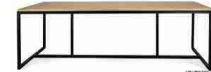

SYMPHONY -240

DINING TABLE 240X100

SIZE | W | 240 | D | 100 | H | 77

CHARACTERISTICS | MOQ | 1 | WGT | 63 | CBM | 2,16 | PACKING | 1 in 2 cartons

DETAILS

R | EDGE TOP: STRAIGHT

Base	Material	Price (EUR)
METAL	STONE	CARRARA GLOSSY CARRARA MATT 2.469
		EMPERADOR GLOSSY EMPERADOR MATT
		GRIS NATURAL LAURENT NOIR GLOSSY
		LAURENT NOIR MATT NOIR NATURAL
VENEER A		DESERT OAK FROZEN WALNUT 1.986
		NATURAL IVORY OAK RAVEN BLACK OAK
		SMOKED WALNUT
VENEER B		SANTOS PALISANDER SMOKED EUCALYPTUS 2.423
		ZEBRANO