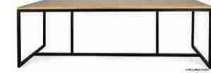

Base	Material	Price (EUR)
METAL	STONE	CARRARA GLOSSY CARRARA MATT 2.191
		EMPERADOR GLOSSY EMPERADOR MATT
		GRIS NATURAL LAURENT NOIR GLOSSY
		LAURENT NOIR MATT NOIR NATURAL
VENEER A		DESERT OAK FROZEN WALNUT 1.761
		NATURAL IVORY OAK RAVEN BLACK OAK
		SMOKED WALNUT
VENEER B		SANTOS PALISANDER SMOKED EUCALYPTUS 2.159
		ZEBRANO

SYMPHONY -240

DINING TABLE 240X100

SIZE | W | 240 | D | 100 | H | 77

CHARACTERISTICS | MOQ | 1 | WGT | 63 | CBM | 2,16 | PACKING | 1 in 2 cartons

DETAILS

R | EDGE TOP: STRAIGHT