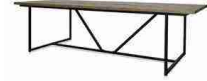

2021/22RETAIL

DELIVERED AT PLACE

RECOMMENDED RETAIL PRICES

LUCCA -160

DINING TABLE 160X90

SIZE	W 160	D 90	H 77
CHARACTERISTICS	MOQ 1	WGT 49	CBM 0,5 PACKING 1 in 2 cartons

DETAILS **TOP POSSIBILITIES: RECTANGULAR / OVAL MODERN**
R **EDGE TOP: STRAIGHT / SHADOW**