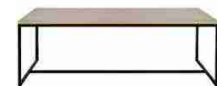

Base	Material	Price (EUR)
METAL	BLACK METAL	2.469
	BLANK METAL	
	GOLD METAL	
	WHITE METAL	
STONE	CARRARA GLOSSY	
	CARRARA MATT	
	EMPERADOR GLOSSY	
	EMPERADOR MATT	
VENEER A	GRIS NATURAL	
	LAURENT NOIR GLOSSY	
	LAURENT NOIR MATT	
VENEER B	NOIR NATURAL	
	DESERT OAK	1.986
	FROZEN WALNUT	
	NATURAL IVORY OAK	
VENEER B	RAVEN BLACK OAK	
	SMOKED WALNUT	
	SANTOS PALISANDER	2.423
	ZEBRANO