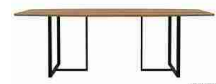

Base	Material	Price (EUR)		
METAL BLACK METAL BLANK METAL GOLD METAL WHITE METAL	STONE	CARRARA GLOSSY	CARRARA MATT	2.255
		EMPERADOR GLOSSY	EMPERADOR MATT	
		GRIS NATURAL	LAURENT NOIR GLOSSY	
		LAURENT NOIR MATT	NOIR NATURAL	
	VENEER A	DESERT OAK	FROZEN WALNUT	1.701
		NATURAL IVORY OAK	RAVEN BLACK OAK	
		SMOKED WALNUT		
	VENEER B	SANTOS PALISANDER	SMOKED EUCALYPTUS	
		ZEBRANO