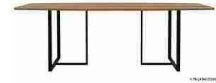

BISEL -200

DINING TABLE 200X100

SIZE	W 200	D 100	H 77		
CHARACTERISTICS	MOQ 1	WGT 54	CBM 0,5	PACKING 1 in 2 cartons	

DETAILS **TOP POSSIBILITIES: RECTANGULAR / OVAL CLASSIC / OVAL MODERN**
U **EDGE TOP: STRAIGHT / SHADOW**