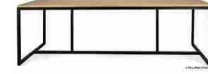

Base	Material	Price (EUR)
METAL	BLACK OAK	FJORD OAK-ROMANIA
	BLANK METAL	RECLAIMED OAK
	GOLD METAL	
	WHITE METAL	

SYMPHONY 220

DINING TABLE 220X100 - SOLID OAK

SIZE	W | 220	D | 100	H | 3
CHARACTERISTICS	MOQ | 1	WGT | 64	CBM | 1,7
			PACKING | 1 in 2 cartons

DETAILS

R   **EDGE TOP: STRAIGHT**