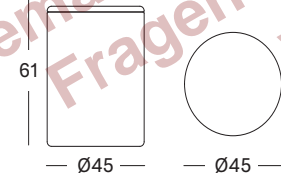

OTTO POUFFE

MATERIALS outer cover: crochet
filling: polystyrene beads
colour as shown: taupe