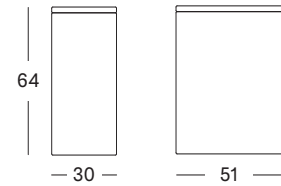

OLAF POUFFE

MATERIALS outer cover: fabric
filling: polystyrene beads
fabric as shown: elena spice
other fabrics see page 112 - 113