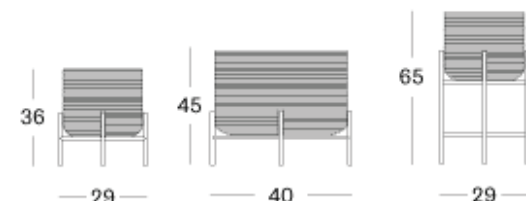

MATERIALS black HDPE wicker basket
black power coated steel base

MATERIALS natural varnished rattan basket
black power coated steel base

Vraag uw kortingsprijs
Ask your Discount Price
Demandez votre prix de Réduction
Fragen Sie Ihren Rabatt Preis
www.Bcosy.be