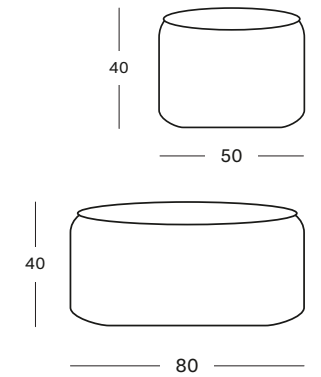

LAURA LAUNDRY BASKET

MATERIALS lloyd loom upholstery
wood frame
removable laundry bag

COLOURS colour as shown: pure white
other colours see page 114 - 115