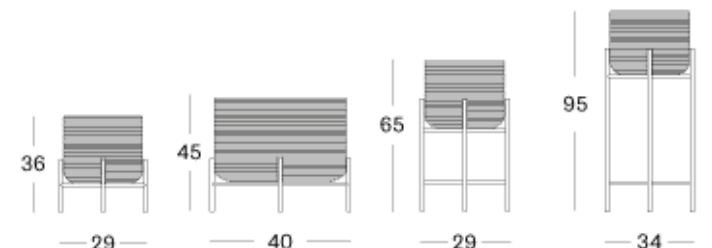

MATERIALS black HDPE wicker basket
black power coated steel base

MATERIALS natural varnished rattan basket
black power coated steel base

Vraag uw kortingsprijs
Ask your Discount Price
Demandez votre prix de Réduction
Fragen Sie Ihren Rabatt Preis
www.Bcosy.be