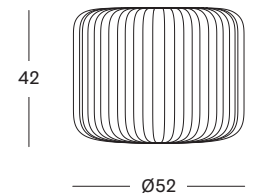

KUBO LAUNDRY BASKET

MATERIALS lloyd loom upholstery
wood frame
removable laundry bag

COLOURS colour as shown: pure white
other colours see page 114 - 115

OLAF POUFFE

MATERIALS outer cover: fabric
filling: polystyrene beads
fabric as shown: elena spice
other fabrics see page 112 - 113

LAURA LAUNDRY BASKET

MATERIALS lloyd loom upholstery
wood frame
removable laundry bag

COLOURS colour as shown: pure white
other colours see page 114 - 115

OTTO POUFFE

MATERIALS outer cover: crochet
filling: polystyrene beads
colour as shown: taupe

COLOURS

RECTO CASE

MATERIALS lloyd loom upholstery
wood frame
removable laundry bag

COLOURS colour as shown: pure white
other colours see page 114 - 115

VIVI BASKET

MATERIALS rattan basket

COLOURS natural

Vraag uw kortingsprijs
Ask your Discount Price
Demandez votre prix de Réduction
Fragen Sie Ihren Rabatt Preis
www.Bcosy.be