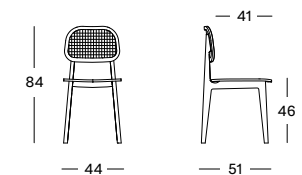

Frame Wood

Seat Cane

Plywood

Upholstered

Plywood / cane seat

Upholstered seat

TITUS DINING ARMCHAIRS

BLACK STAINED OAK