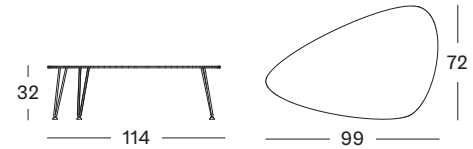

ROZY SIDE TABLE

MATERIALS black hpl top
black powder coated steel frame

ROZY COFFEE TABLE

MATERIALS black hpl top
black powder coated steel frame