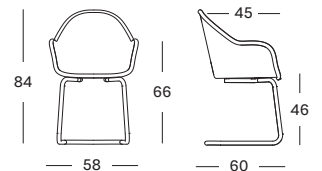

AVRIL HB DINING CHAIR MATT CANTILEVER

1. **SEAT** lloyd loom seat
   colour as shown: black
   other loom colours see page 102 - 103
2. **BASE** brushed nickel steel
3. **CUSHION** 2 cm polyether foam filling
4. **FABRICS** see page 104 - 105