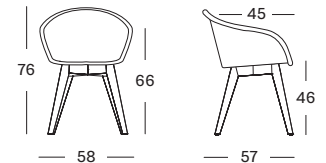

AVRIL DINING CHAIR OAK BASE

- **SEAT** lloyd loom seat
  colour as shown: dusty green
  other loom colours see page 102 - 103
- **BASE** natural varnished solid oak
- **CUSHIONS** 2 cm polyether foam filling
- **FABRICS** see page 104 - 105