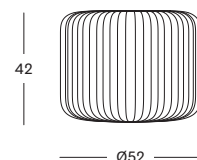

COLOURS

taupe moss terracotta charcoal

SLEEPING

LUCA HEADBOARD

MATERIALS lloyd loom upholstery
plywood

COLOURS color as shown: nacré
other loom colours see page 102 - 103

SIZES bed 140 - 150
bed 160
bed 180