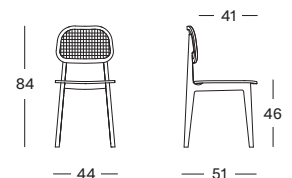

- FINISH**
- tobacco stained and varnished beech
 - black stained and varnished oak
 - natural varnished oak

TITUS DINING CHAIR PLYWOOD SEAT

SEAT plywood seat

BACKREST cane weave and plywood

- FINISH**
- natural varnished oak
 - black stained and varnished oak
 - tobacco stained and varnished beech