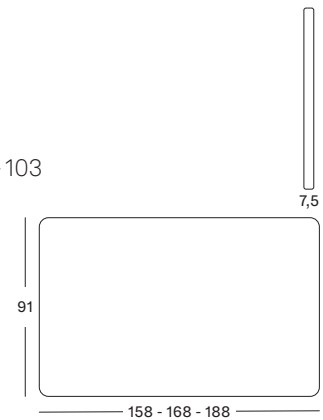

COLOURS

taupe moss terracotta charcoal

SLEEPING

LUCA HEADBOARD

MATERIALS lloyd loom upholstery
plywood

COLOURS color as shown: nacré
other loom colours see page 102 - 103

SIZES bed 140 - 150
bed 160
bed 180