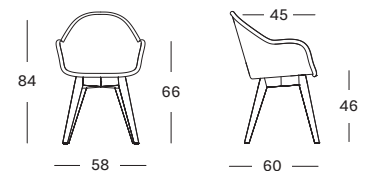

AVRIL HB DINING CHAIR BLACK WOOD BASE

- **SEAT** lloyd loom seat
  colour as shown: espresso
  other loom colours see page 102 - 103
- **BASE** black stained hardwood
- **CUSHION** 2 cm polyether foam filling
- **FABRICS** see page 104 - 105