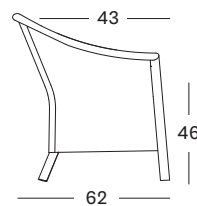

VICTOR XL DELUXE

SEAT lloyd loom seat
rattan frame
colour as shown: caramel
other loom colours see page 102 - 103

CUSHIONS 10 cm high resilience foam
fabrics as shown: light brown aniline leather
other fabrics see page 104 - 105