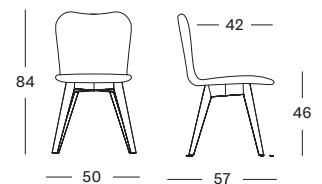

DINING CHAIRS

LILY DINING CHAIR STEEL A BASE

SEAT lloyd loom seat
colour as shown: black
other loom colours see page 102 - 103

BASE black powder coated steel

LILY DINING CHAIR OAK BASE

SEAT lloyd loom seat
colour as shown: pure white
other loom colours see page 102 - 103

BASE natural varnished solid oak

LILY DINING CHAIR BLACK WOOD BASE

SEAT lloyd loom seat
colour as shown: black
other loom colours see page 102 - 103

BASE black stained hardwood