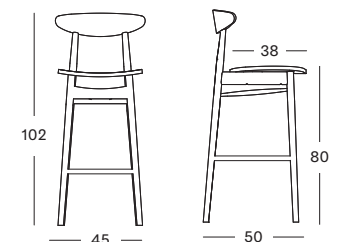

SEAT beech plywood seat
colour: nearly black

FRAME black stained beech

TEO BAR STOOL UPHOLSTERED

SEAT upholstered padded seat
colour: black vegan leather / nearly black

FRAME black stained beech

TITUS COUNTER STOOL