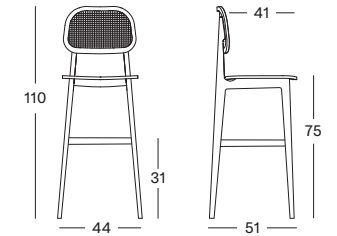

SEAT plywood seat
cane weave

FRAME natural varnished oak
black stained oak
tobacco stained beech

TITUS BAR STOOL

SEAT plywood seat
cane weave

FRAME natural varnished oak
black stained oak
tobacco stained beech

Vraag uw kortingsprijs
Ask your Discount Price
Demandez votre prix de Réduction
Fragen Sie Ihren Rabatt Preis
info@bcosy.be

JOE COUNTER STOOL BLACK SLED BASE

SEAT lloyd loom seat
colour as shown: black
other loom colours see page 102 - 103