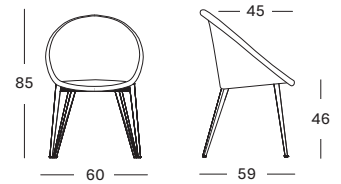

JACK DINING CHAIR STEEL BASE

- **SEAT** lloyd loom seat
  colour as shown: black
  other loom colours see page 102 - 103
- **BASE** black powder coated steel
- **CUSHIONS** 2 cm polyether foam filling
- **FABRICS** see page 104 - 105