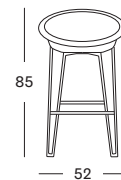

JOE BAR STOOL BLACK SLED BASE

SEAT lloyd loom seat
colour as shown: black
other loom colours see page 102 - 103

BASE black powder coated steel