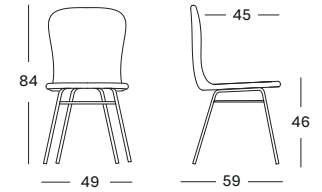

YANN DINING CHAIR STEEL A BASE

- **SEAT** lloyd loom seat
  colour as shown: grey wash
  other loom colours see page 102 - 103
- **BASE** black powder coated steel
- **CUSHIONS** 2 cm polyether foam filling
- **FABRICS** see page 104 - 105