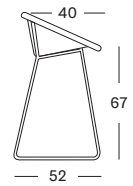

JOE COUNTER STOOL MATT SLED BASE

SEAT lloyd loom seat
colour as shown: white
other loom colours see page 102 - 103

BASE brushed stainless steel