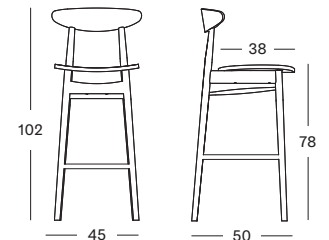

COUNTER & BAR STOOLS

TEO COUNTER STOOL

NATURAL OAK oak plywood seat
natural varnished solid oak

NEARLY BLACK beech plywood seat
nearly black stained solid beech

TEO BAR STOOL

SEAT beech plywood seat
colour: nearly black

FRAME black stained beech

TEO BAR STOOL UPHOLSTERED

SEAT upholstered padded seat
colour: black vegan leather / nearly black

FRAME black stained beech