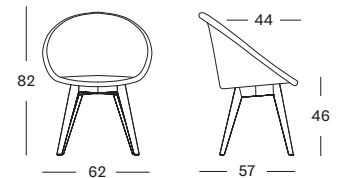

JACK DINING CHAIR OAK BASE

- **SEAT** lloyd loom seat
  colour as shown: oyster
  other loom colours see page 102 - 103
- **BASE** natural varnished solid oak
- **CUSHIONS** 2 cm polyether foam filling
- **FABRICS** see page 104 - 105