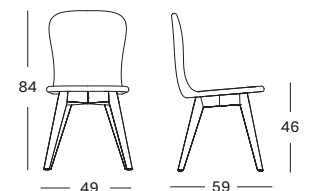

YANN DINING CHAIR BLACK WOOD BASE

- **SEAT** lloyd loom seat
  colour as shown: black
  other loom colours see page 102 - 103
- **BASE** black stained hardwood
- **CUSHIONS** 2 cm polyether foam filling
- **FABRICS** see page 104 - 105