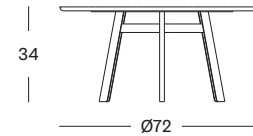

GROOVE SIDE TABLE MEDIUM

design by Alain Gilles

1. **MATERIALS**
2. natural varnished solid oak top
   - carrara marble top
   - nero marquina marble top
3. black powder coated steel frame
   colour as shown: carrara marble top

GROOVE SIDE TABLE LARGE

design by Alain Gilles

1. **MATERIALS**
2. carrara marble top
   - nero marquina marble top
3. black powder coated steel frame
   colour as shown: nero marquina marble top