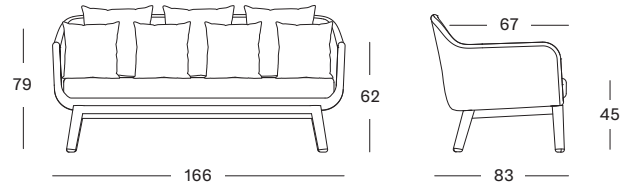

ALEX LOUNGE SOFA

SEAT lloyd loom seat
colour as shown: clear
other loom colours see page 102 - 103

BASE

- natural varnished solid oak base
- black stained hardwood base

CUSHIONS 10 cm high resilience foam
fabrics as shown: geneva moon white
other fabrics see page 104 - 105