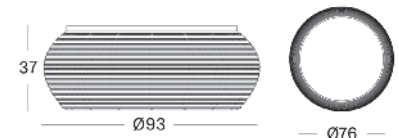

IVO SIDE TABLE

MATERIALS black hpl top
aluminium frame
black HDPE wicker

COLOURS black

IVO COFFEE TABLE DIA 77

MATERIALS black hpl top
aluminium frame
black HDPE wicker

COLOURS black

IVO COFFEE TABLE DIA 93

MATERIALS black hpl top
aluminium frame
black HDPE wicker

COLOURS black