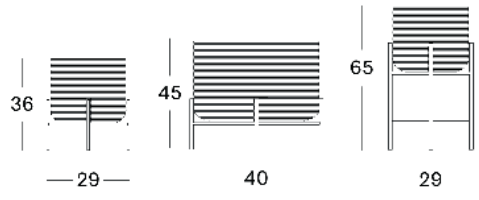

MATERIALS black HDPE wicker basket
 black power coated steel base

ACCESSORIES

VIVI PLANT STAND SMALL / MEDIUM
VIVI PLANT STAND LARGE / X-LARGE

MATERIALS natural varnished rattan basket
black power coated steel base