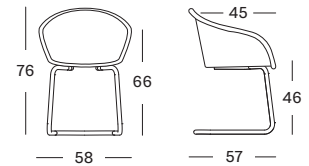

AVRIL DINING CHAIR MATT CANTILEVER

SEAT lloyd loom seat
colour as shown: oyster
other loom colours see page 102 - 103

BASE brushed nickel steel

CUSHIONS 2 cm polyether foam filling

FABRICS see page 104 - 105