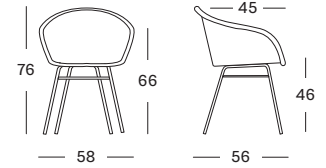

AVRIL DINING CHAIR STEEL A BASE

- **SEAT** lloyd loom seat
  colour as shown: nacré
  other loom colours see page 102 - 103
- **BASE** black powder coated steel
- **CUSHIONS** 2 cm polyether foam filling
- **FABRICS** see page 104 - 105