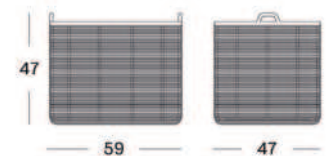

KUBO LAUNDRY BASKET

MATERIALS lloyd loom upholstery
wood frame
removable laundry bag

COLOURS colour as shown: pure white
other loom colours see page 102 - 103

LAURA LAUNDRY BASKET

MATERIALS lloyd loom upholstery
wood frame
removable laundry bag

COLOURS colour as shown: pure white
other loom colours see page 102 - 103

VIVI BASKET

MATERIALS rattan basket

COLOURS natural