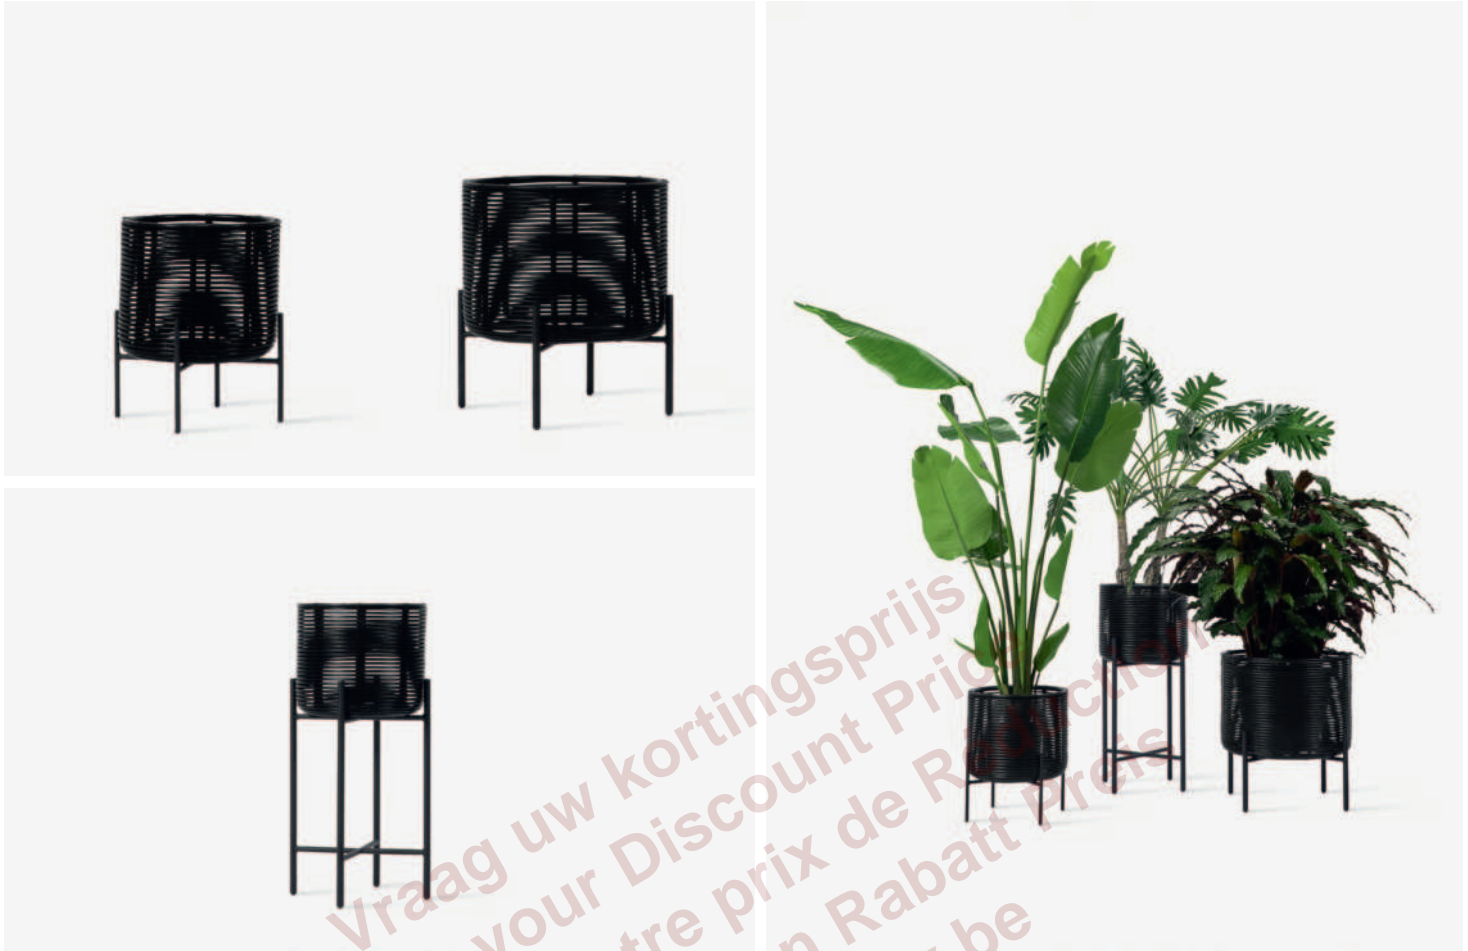

IVO PLANT STAND SMALL / MEDIUM
IVO PLANT STAND LARGE

MATERIALS   black HDPE wicker basket
                      black power coated steel base