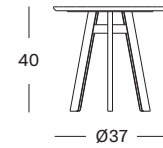

GROOVE SIDE TABLE SMALL

design by Alain Gilles

1. **MATERIALS**
2. natural varnished solid oak top
   - carrara marble top
   - nero marquina marble top
3. black powder coated steel frame
   colour as shown: oak top