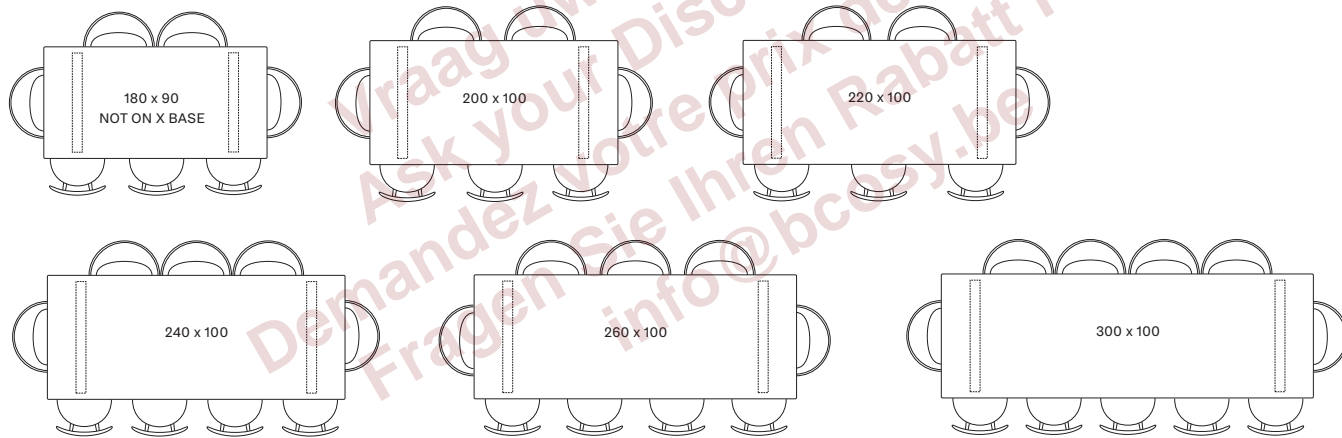

SEATING POSSIBILITIES

A & X BASE