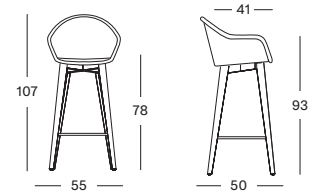

SEAT lloyd loom seat
 colour as shown: pebble
 other loom colours see page 102 - 103

BASE natural varnished solid oak

LILY COUNTER STOOL OAK BASE
LILY BAR STOOL OAK BASE

SEAT lloyd loom seat
 colour as shown: grey wash
 other loom colours see page 102 - 103