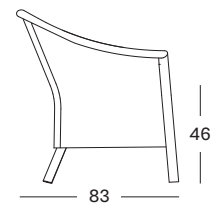

VICTOR LOUNGE SOFA

SEAT lloyd loom seat
rattan frame
colour as shown: nacré
other loom colours see page 102 - 103

CUSHIONS 10 cm high resilience foam
fabric as shown: geneva silvergrey
other fabrics see page 104 - 105