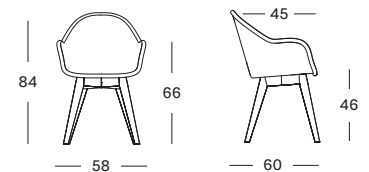

AVRIL HB DINING CHAIR OAK BASE

- **SEAT** lloyd loom seat
  colour as shown: pure white
  other loom colours see page 102 - 103
- **BASE** natural varnished solid oak
- **CUSHION** 2 cm polyether foam filling
- **FABRICS** see page 104 - 105