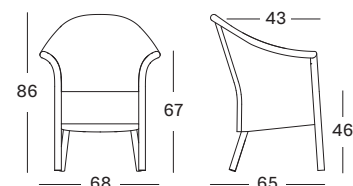

MELISSA DINING CHAIR

SEAT lloyd loom seat
colour as shown: pure white
other loom colours see page 102 - 103

BASE painted hardwood

CUSHIONS 4 cm polyether foam filling

FABRICS see page 104 - 105

CHESTER DINING CHAIR

SEAT lloyd loom seat
colour as shown: sparkle
other loom colours see page 102 - 103

BASE painted rattan

CUSHIONS 4 cm polyether foam filling

FABRICS see page 104 - 105

VICTOR DINING CHAIR

SEAT lloyd loom seat
colour as shown: snow wash
other loom colours see page 102 - 103

BASE painted rattan

CUSHIONS 4 cm polyether foam filling

FABRICS see page 104 - 105