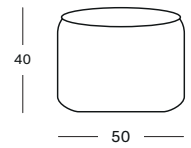

COLOURS colour as shown: pure white
other loom colours see page 102 - 103

VIVI BASKET

MATERIALS rattan basket

COLOURS natural

OLAF POUFFE DIA 50

MATERIALS outer cover: fabric
filling: polystyrene beads
fabric as shown: coral
other fabrics see page 104 - 105