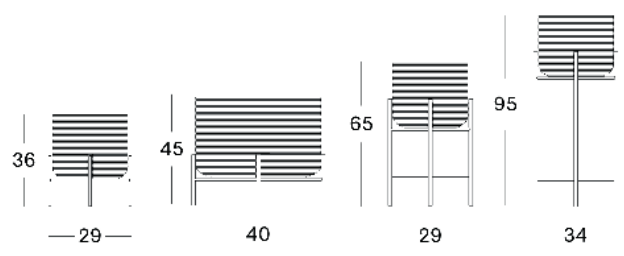

MATERIALS black HDPE wicker basket
 black power coated steel base

ACCESSORIES

VIVI PLANT STAND SMALL / MEDIUM
VIVI PLANT STAND LARGE / X-LARGE

MATERIALS natural varnished rattan basket
black power coated steel base