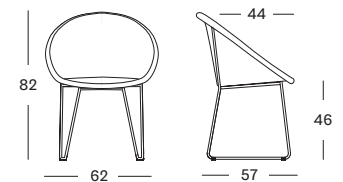

JOE DINING CHAIR SLED BASE

- **SEAT** lloyd loom seat
  colour as shown: black
  other loom colours see page 102 - 103
- **BASE**
  - black powder coated steel
  - brushed stainless steel
- **CUSHIONS** 2 cm polyether foam filling
- **FABRICS** see page 104 - 105