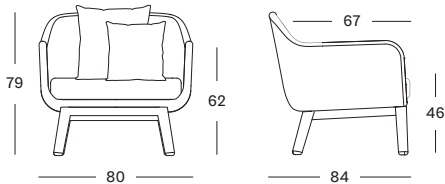

ALEX LOUNGE SOFA

SEAT lloyd loom seat
colour as shown: clear
other loom colours see page 102 - 103

BASE

- natural varnished solid oak base
- black stained hardwood base

CUSHIONS 10 cm high resilience foam
fabrics as shown: geneva moon white
other fabrics see page 104 - 105