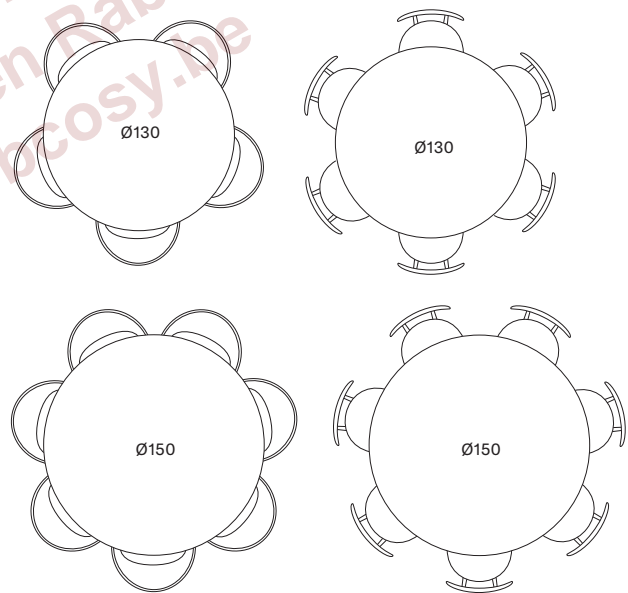

MATERIALS solid oak round table top (4 cm) with slanted edge
black steel base
finish: natural oak varnish

EDGE

slanted edge

FINISH

natural oak
varnish

SEATING POSSIBILITIES

DIMENSIONS

ALBERT DINING TABLE RECTANGULAR