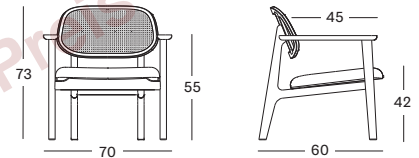

Vraag uw kortingsprijs
Ask your Discount Price
Demandez votre prix de Réduction
Fragen Sie Ihren Rabatt Preis
info@bcosy.be