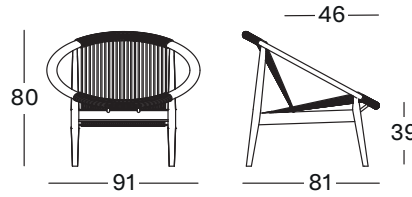

FRIDA LOUNGE CHAIR

SEAT polypropylene rope in colour anthracite or black

FRAME

- natural teak
- black brushed teak

CUSHIONS 2 cm polyether foam back and seat
non-removable cover
fabrics see page 104 - 105