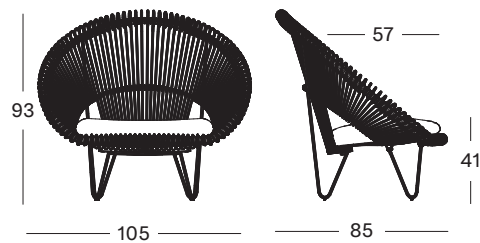

CRUZ COCOON

SEAT black rattan frame
natural rattan frame

BASE black powder coated steel

CUSHIONS 8 cm polyether foam
fabric as shown: geneva moon white
other fabrics see page 104 - 105