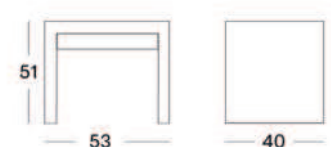

PONG NIGHT TABLE

MATERIALS lloyd loom upholstery
wood frame

COLOURS color as shown: nacré
other loom colours see page 102 - 103