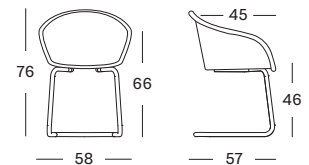

AVRIL DINING CHAIR BLACK CANTILEVER

SEAT lloyd loom seat
colour as shown: oyster
other loom colours see page 102 - 103

BASE black powder coated steel

CUSHIONS 2 cm polyether foam filling

FABRICS see page 104 - 105

AVRIL DINING CHAIR MATT CANTILEVER

SEAT lloyd loom seat
colour as shown: oyster
other loom colours see page 102 - 103

BASE brushed nickel steel

CUSHIONS 2 cm polyether foam filling

FABRICS see page 104 - 105