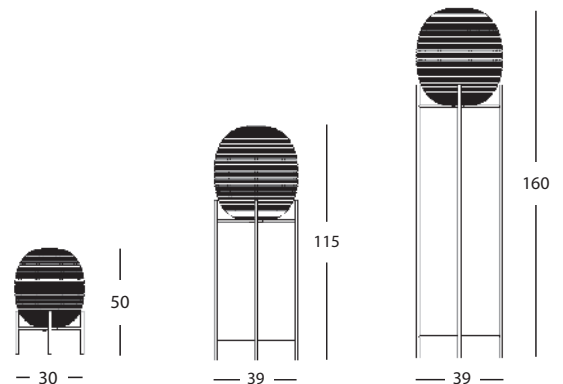

SARI FLOOR LAMP / TABLE LAMP SMALL
SARI FLOOR LAMP MEDIUM
SARI FLOOR LAMP LARGE

1. **MATERIALS**
2. natural rattan lamp shade
   - black powder coated steel base
   - black fabric cord
   - floor or table lamp: 4W E27 LED bulb
   - medium/large: 6W E27 LED bulb