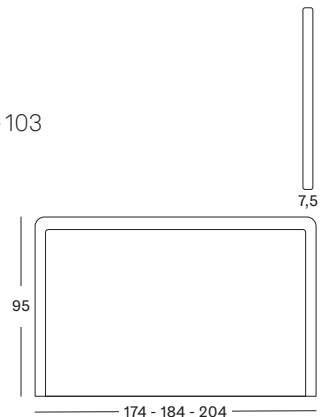

PONG NIGHT TABLE

MATERIALS lloyd loom upholstery
wood frame

COLOURS color as shown: nacré
other loom colours see page 102 - 103