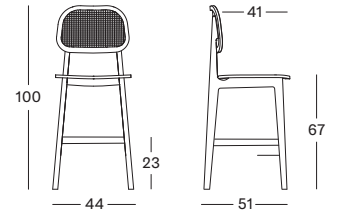

TITUS BAR STOOL

SEAT plywood seat
cane weave

FRAME natural varnished oak
black stained oak
tobacco stained beech