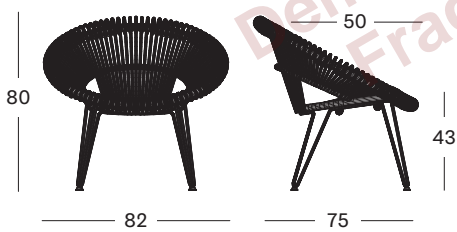

CRUZ COCOON

SEAT black rattan frame
natural rattan frame

BASE black powder coated steel

CUSHIONS 8 cm polyether foam
fabric as shown: geneva moon white
other fabrics see page 104 - 105