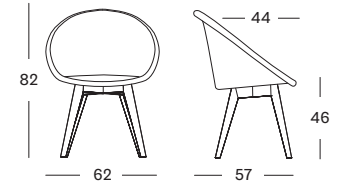

JOE DINING CHAIR BLACK WOOD BASE

- **SEAT** lloyd loom seat
  colour as shown: black
  other loom colours see page 102 - 103
- **BASE** black stained hardwood
- **CUSHIONS** 2 cm polyether foam filling
- **FABRICS** see page 104 - 105