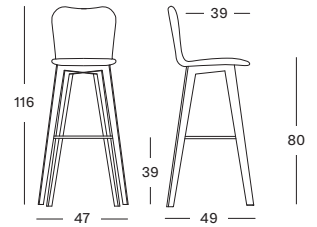

AVRIL COUNTER STOOL OAK BASE
AVRIL BAR STOOL OAK BASE

SEAT lloyd loom seat
colour as shown: pebble
other loom colours see page 102 - 103

BASE natural varnished solid oak

LILY COUNTER STOOL OAK BASE
LILY BAR STOOL OAK BASE

SEAT lloyd loom seat
colour as shown: grey wash
other loom colours see page 102 - 103

BASE natural varnished solid oak