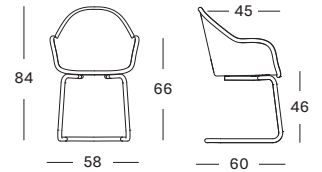

AVRIL HB DINING CHAIR BLACK CANTILEVER

1. **SEAT** lloyd loom seat
   colour as shown: black
   other loom colours see page 102 - 103
2. **BASE** black powder coated steel
3. **CUSHION** 2 cm polyether foam filling
4. **FABRICS** see page 104 - 105