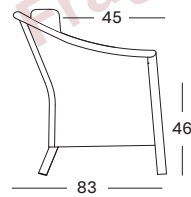

VICTOR LOUNGE SOFA

SEAT lloyd loom seat
rattan frame
colour as shown: nacré
other loom colours see page 102 - 103

CUSHIONS 10 cm high resilience foam
fabric as shown: geneva silvergrey
other fabrics see page 104 - 105