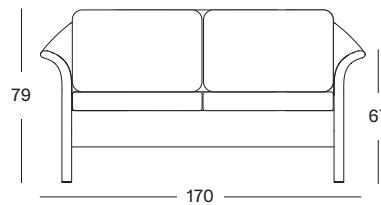

VICTOR LOUNGE SOFA

SEAT lloyd loom seat
rattan frame
colour as shown: nacré
other loom colours see page 102 - 103

CUSHIONS 10 cm high resilience foam
fabric as shown: geneva silvergrey
other fabrics see page 104 - 105