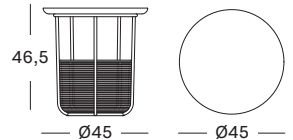

COFFEE & SIDE TABLES

BASKET SIDE TABLE SMALL

design by Alain Gilles

MATERIALS natural varnished solid oak top
natural rattan basket
black powder coated steel frame

BASKET SIDE TABLE MEDIUM

design by Alain Gilles

MATERIALS natural varnished solid oak top
natural rattan basket
black powder coated steel frame