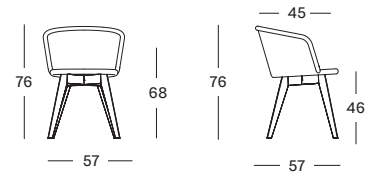

JULES DINING CHAIR OAK BASE

1. **SEAT** lloyd loom seat
   colour as shown: espresso
   other loom colours see page 102 - 103
2. **BASE** natural varnished solid oak
3. **CUSHIONS** 2 cm polyether foam filling
4. **FABRICS** see page 104 - 105