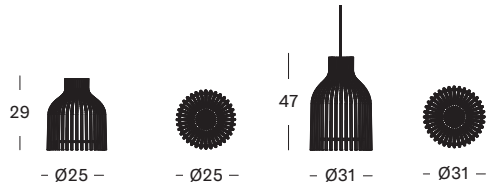

FIREFLY SMALL FIREFLY

1. **MATERIALS**
2. rattan lamp shade
   - 6W E27 LED bulb
   - natural rattan with white fabric cord
   - black rattan with black fabric cord

1. **COLOURS**
2. pure natural
   - black