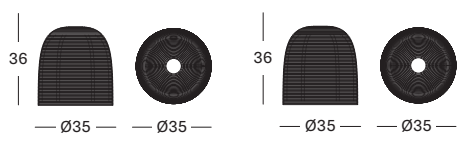

COLOURS

- natural varnished rattan