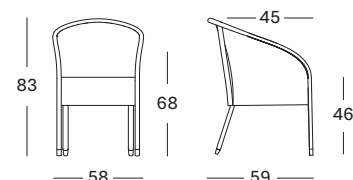

VICTOR DINING CHAIR

SEAT lloyd loom seat
colour as shown: snow wash
other loom colours see page 102 - 103

BASE painted rattan

CUSHIONS 4 cm polyether foam filling

FABRICS see page 104 - 105