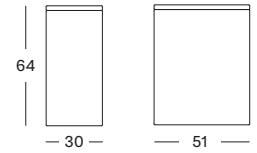

LAURA LAUNDRY BASKET

MATERIALS lloyd loom upholstery
wood frame
removable laundry bag

COLOURS colour as shown: pure white
other loom colours see page 102 - 103