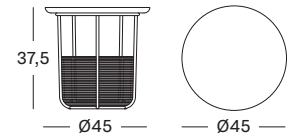

COFFEE & SIDE TABLES

BASKET SIDE TABLE SMALL

design by Alain Gilles

MATERIALS natural varnished solid oak top
natural rattan basket
black powder coated steel frame

BASKET SIDE TABLE MEDIUM

design by Alain Gilles