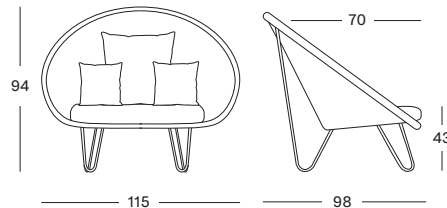

JOE LOUNGE

SEAT lloyd loom seat
rattan frame
colour as shown: clear
other loom colours see page 102 - 103

BASE black powder coated steel

CUSHIONS 8 cm high resilience foam
fabrics as shown: spice and coral
other fabrics see page 104 - 105