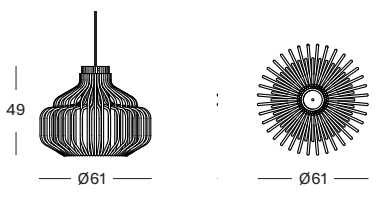

COLOURS

- pure natural
- black