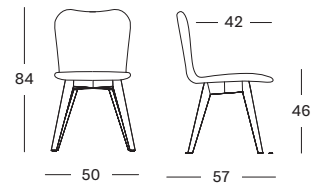

LILY DINING CHAIR BLACK WOOD BASE

SEAT lloyd loom seat
colour as shown: black
other loom colours see page 102 - 103

BASE black stained hardwood