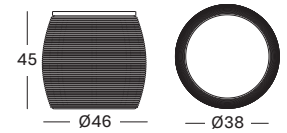

IVO SIDE TABLE

MATERIALS black hpl top
aluminium frame
black HDPE wicker

COLOURS black

IVO COFFEE TABLE DIA 77

MATERIALS black hpl top
aluminium frame
black HDPE wicker

COLOURS black

IVO COFFEE TABLE DIA 93