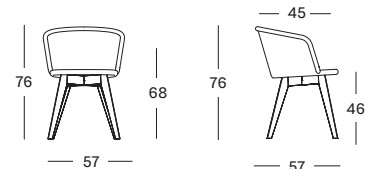

JULES DINING CHAIR BLACK WOOD BASE

1. **SEAT** lloyd loom seat
   colour as shown: espresso
   other loom colours see page 102 - 103
2. **BASE** black stained hardwood
3. **CUSHIONS** 2 cm polyether foam filling
4. **FABRICS** see page 104 - 105