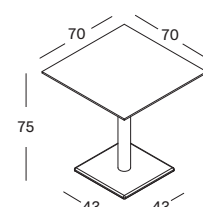

BISTRO TABLES

MATERIALS

- natural oak table top (22 mm)
- hpl table top (10 mm)

FINISH galvanized black powder coated steel

FRAME

RONDA

QUADRO

SPHERA