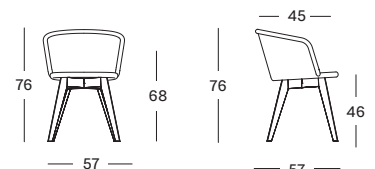

JULES DINING CHAIR STEEL A BASE

1. **SEAT** lloyd loom seat
   colour as shown: espresso
   other loom colours see page 102 - 103
2. **BASE** black powder coated steel
3. **CUSHIONS** 2 cm polyether foam filling
4. **FABRICS** see page 104 - 105