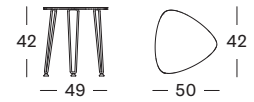

ROZY COFFEE TABLE

MATERIALS black hpl top
black powder coated steel frame