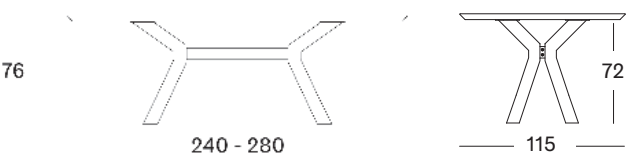

EDGE

slanted edge

FINISH

natural oak varnish

SEATING POSSIBILITIES

DIMENSIONS

DINING TABLES

ALBERT DINING TABLE ROUND