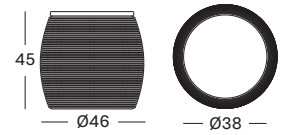

VIVI COFFEE TABLE DIA 77

MATERIALS natural varnished veneer oak top
natural varnished rattan frame

COLOURS natural