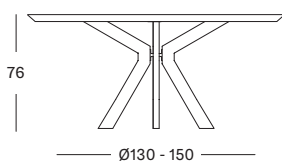

MATERIALS solid oak round table top (4 cm) with slanted edge
black steel base
finish: natural oak varnish

EDGE

slanted edge

FINISH

natural oak
varnish

SEATING POSSIBILITIES

DIMENSIONS

ALBERT DINING TABLE RECTANGULAR