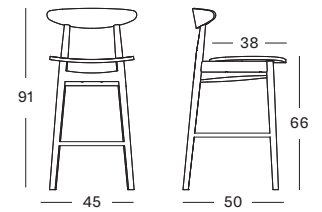

BASE natural varnished solid oak

COUNTER & BAR STOOLS

TEO COUNTER STOOL

NATURAL OAK oak plywood seat
natural varnished solid oak

NEARLY BLACK beech plywood seat
nearly black stained solid beech

TEO BAR STOOL