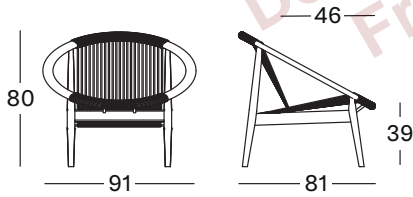

FRIDA LOUNGE CHAIR

SEAT polypropylene rope in colour anthracite or black

FRAME

- natural teak
- black brushed teak

CUSHIONS 2 cm polyether foam back and seat
non-removable cover
fabrics see page 104 - 105