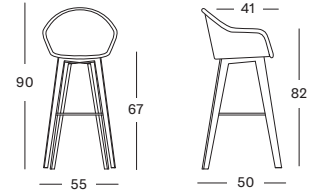

SEAT lloyd loom seat
 colour as shown: pebble
 other loom colours see page 102 - 103

BASE natural varnished solid oak

LILY COUNTER STOOL OAK BASE
LILY BAR STOOL OAK BASE

SEAT lloyd loom seat
 colour as shown: grey wash
 other loom colours see page 102 - 103