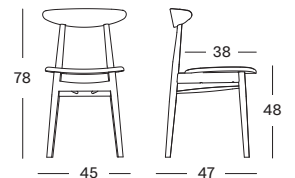

TEO DINING CHAIR UPHOLSTERED

NATURAL OAK padded seat in chestnut vegan leather
natural varnished solid oak

NEARLY BLACK padded seat in black vegan leather
nearly black stained solid beech