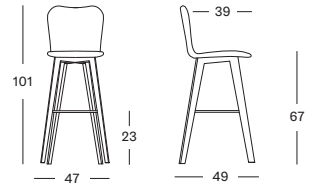

AVRIL COUNTER STOOL OAK BASE
AVRIL BAR STOOL OAK BASE

SEAT lloyd loom seat
colour as shown: pebble
other loom colours see page 102 - 103

BASE natural varnished solid oak

LILY COUNTER STOOL OAK BASE
LILY BAR STOOL OAK BASE

SEAT lloyd loom seat
colour as shown: grey wash
other loom colours see page 102 - 103

BASE natural varnished solid oak