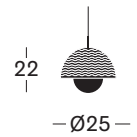

Vraag uw kortingsprijs
Ask your Discount Price
Demandez votre prix de Réduction
Fragen Sie Ihren Rabatt Preis
info@bcosy.be