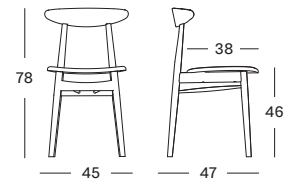

BASE painted rattan

CUSHIONS 4 cm polyether foam filling

FABRICS see page 104 - 105

TEO DINING CHAIR

NATURAL OAK oak plywood seat
natural varnished solid oak

NEARLY BLACK beech plywood seat
nearly black stained solid beech