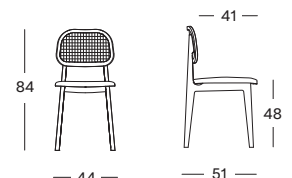

TITUS DINING CHAIR UPHOLSTERED SEAT

SEAT upholstered seat
fabric as shown: black bouclé
other fabrics see page 104 - 105

BACKREST cane weave and plywood

1. **FINISH**
2. black stained and varnished solid oak
   - tobacco stained and varnished beech
   - natural varnished oak