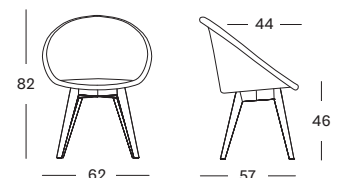

JACK DINING CHAIR BLACK WOOD BASE

- **SEAT** lloyd loom seat
  colour as shown: espresso
  other loom colours see page 102 - 103
- **BASE** black stained hardwood
- **CUSHIONS** 2 cm polyether foam filling
- **FABRICS** see page 104 - 105