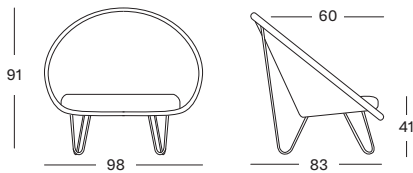

JOE LOUNGE

SEAT lloyd loom seat
rattan frame
colour as shown: clear
other loom colours see page 102 - 103

BASE black powder coated steel

CUSHIONS 8 cm high resilience foam
fabrics as shown: spice and coral
other fabrics see page 104 - 105