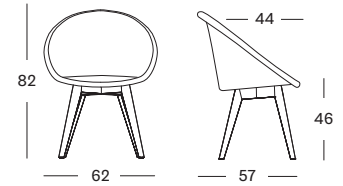

JOE DINING CHAIR OAK BASE

- **SEAT** lloyd loom seat
  colour as shown: caramel
  other loom colours see page 102 - 103
- **BASE** natural varnished solid oak
- **CUSHIONS** 2 cm polyether foam filling
- **FABRICS** see page 104 - 105