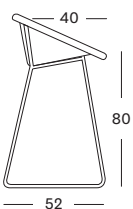

JOE COUNTER STOOL BLACK SLED BASE

SEAT lloyd loom seat
colour as shown: black
other loom colours see page 102 - 103

BASE black powder coated steel

JOE COUNTER STOOL MATT SLED BASE

SEAT lloyd loom seat
colour as shown: white
other loom colours see page 102 - 103

BASE brushed stainless steel

JOE BAR STOOL BLACK SLED BASE

SEAT lloyd loom seat
colour as shown: black
other loom colours see page 102 - 103

BASE black powder coated steel