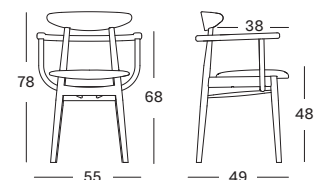

TEO DINING ARMCHAIR UPHOLSTERED

NATURAL OAK padded seat in chestnut vegan leather
natural varnished solid oak

NEARLY BLACK padded seat in black vegan leather
nearly black stained solid beech