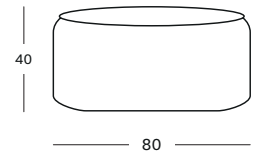

OLAF POUFFE DIA 50

MATERIALS outer cover: fabric
filling: polystyrene beads
fabric as shown: coral
other fabrics see page 104 - 105

OLAF POUFFE DIA 80

MATERIALS outer cover: fabric
filling: polystyrene beads
fabric as shown: elena spice
other fabrics see page 104 - 105

OTTO POUFFE

MATERIALS outer cover: crochet
filling: polystyrene beads
colour as shown: taupe

COLOURS