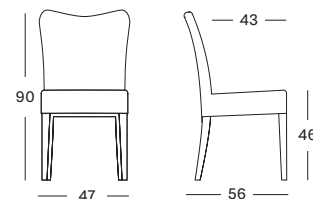

CHESTER DINING CHAIR

SEAT lloyd loom seat
colour as shown: sparkle
other loom colours see page 102 - 103

BASE painted rattan

CUSHIONS 4 cm polyether foam filling

FABRICS see page 104 - 105