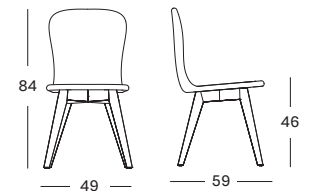

YANN DINING CHAIR OAK BASE

- **SEAT** lloyd loom seat
  colour as shown: grey wash
  other loom colours see page 102 - 103
- **BASE** natural varnished solid oak
- **CUSHIONS** 2 cm polyether foam filling
- **FABRICS** see page 104 - 105