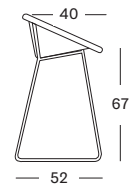

JOE BAR STOOL BLACK SLED BASE

SEAT lloyd loom seat
colour as shown: black
other loom colours see page 102 - 103

BASE black powder coated steel