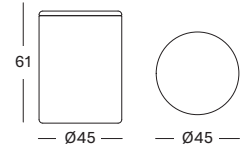

VIVI BASKET

MATERIALS rattan basket

COLOURS natural