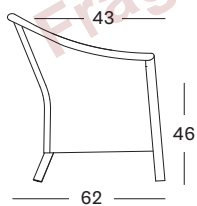

VICTOR XL DELUXE

SEAT lloyd loom seat
rattan frame
colour as shown: caramel
other loom colours see page 102 - 103

CUSHIONS 10 cm high resilience foam
fabrics as shown: light brown aniline leather
other fabrics see page 104 - 105