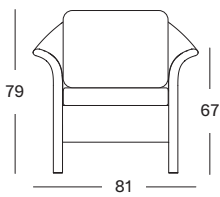

VICTOR LOUNGE SOFA

SEAT lloyd loom seat
rattan frame
colour as shown: nacré
other loom colours see page 102 - 103

CUSHIONS 10 cm high resilience foam
fabric as shown: geneva silvergrey
other fabrics see page 104 - 105