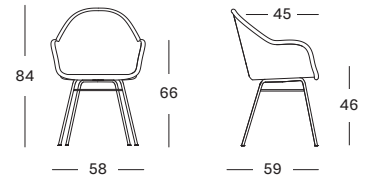

AVRIL HB DINING CHAIR STEEL A BASE

- **SEAT** lloyd loom seat
  colour as shown: black
  other loom colours see page 102 - 103
- **BASE** black powder coated steel
- **CUSHION** 2 cm polyether foam filling
- **FABRICS** see page 104 - 105