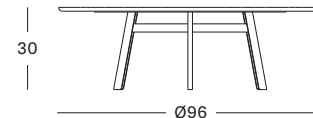

GROOVE SIDE TABLE SMALL

design by Alain Gilles

1. **MATERIALS**
2. natural varnished solid oak top
   - carrara marble top
   - nero marquina marble top
3. black powder coated steel frame
   colour as shown: oak top

GROOVE SIDE TABLE MEDIUM

design by Alain Gilles

1. **MATERIALS**
2. natural varnished solid oak top
   - carrara marble top
   - nero marquina marble top
3. black powder coated steel frame
   colour as shown: carrara marble top

GROOVE SIDE TABLE LARGE

design by Alain Gilles

1. **MATERIALS**
2. carrara marble top
   - nero marquina marble top
3. black powder coated steel frame
   colour as shown: nero marquina marble top