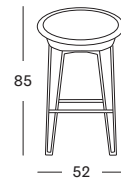

JOE COUNTER STOOL MATT SLED BASE

SEAT lloyd loom seat
colour as shown: white
other loom colours see page 102 - 103

BASE brushed stainless steel