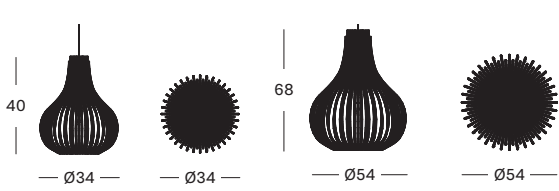

FIREFLY SMALL FIREFLY

1. **MATERIALS**
2. rattan lamp shade
   - 6W E27 LED bulb
   - natural rattan with white fabric cord
   - black rattan with black fabric cord

1. **COLOURS**
2. pure natural
   - black