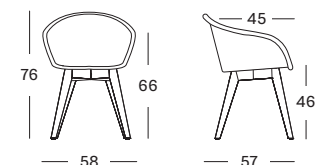

AVRIL DINING CHAIR BLACK WOOD BASE

- **SEAT** lloyd loom seat
  colour as shown: black
  other loom colours see page 102 - 103
- **BASE** black stained hardwood
- **CUSHIONS** 2 cm polyether foam filling
- **FABRICS** see page 104 - 105