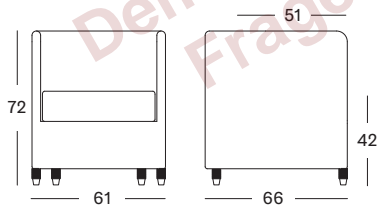

COFFEE & SIDE TABLES

BASKET SIDE TABLE SMALL

design by Alain Gilles

MATERIALS natural varnished solid oak top
natural rattan basket
black powder coated steel frame

BASKET SIDE TABLE MEDIUM

design by Alain Gilles