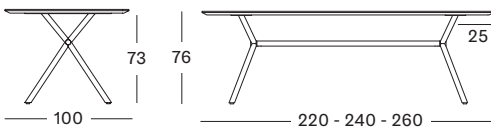

EDGE

slanted edge

FINISH

natural oak
varnish

SEATING POSSIBILITIES

DIMENSIONS

DAN DINING TABLE

MATERIALS solid oak top (2,5 cm) and base
rounded table top corners
finish: natural oak varnish