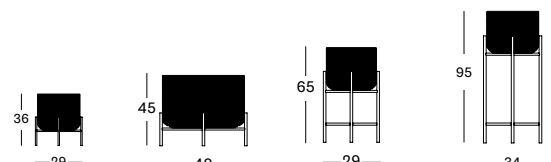

LARGE
DIA 29 X 65 H

X-LARGE
DIA 34 X 95 H

VIVI PLANT STAND

- Black powder coated steel frame with natural rattan plant basket.
- Plastic saucer included.

SMALL DIA 29X36H AC901 € 250

MEDIUM DIA 40X45H AC902 € 285

LARGE DIA 29X65H AC903 € 295

X-LARGE DIA 34X95H AC904 € 320

Frame Steel

Black
M003

Basket Rattan

Natural
I206

IVO TABLES

IVO SIDE TABLE DIA 44

IVO COFFEE TABLE DIA 77

IVO COFFEE TABLE DIA 93

IVO TABLES

- Aluminium frame with HDPE wicker and HPL top.

SIDE TABLE DIA 44 GT008 € 560

COFFEE TABLE DIA 77 GT007 € 860

COFFEE TABLE DIA 93 GT006 € 1075

Frame HDPE wicker

Black
S010

Top HPL

Black
H055

IVO PLANT STANDS

SMALL
DIA 29 X 36 H

MEDIUM
DIA 40 X 45 H

LARGE
DIA 29 X 65 H

IVO PLANT STAND