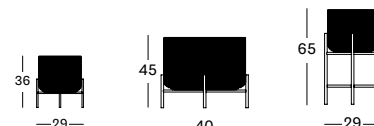

Black
S010

Top HPL

Black
H055

IVO PLANT STANDS

SMALL
DIA 29 X 36 H

MEDIUM
DIA 40 X 45 H

LARGE
DIA 29 X 65 H

IVO PLANT STAND

- Black powder coated steel frame with HDPE wicker plant basket.
- Plastic saucer included.

SMALL DIA 29X36H GA901 € 250

MEDIUM DIA 40X45H GA902 € 315

LARGE DIA 29X65H GA903 € 330

Frame Steel

Black
M007

Basket HDPE wicker

Black
S010

DECOKUSSENS

VERKRIJGBAAR IN ALLE VINCENT SHEPPARD STOFFEN

35X50

40X40

45X50

50X50

60X60