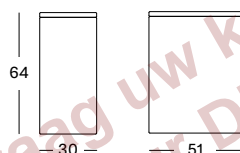

VIVI BASKET

MATERIALS rattan basket

COLOURS natural

LUCA HEADBOARD

MATERIALS lloyd loom upholstery
plywood

COLOURS color as shown: nacré
other colours see page 85

SIZES BED 140 - 150 W 158 x H 91
BED 160 W 168 x H 91
BED 180 W 188 x H 91

KUBO LAUNDRY BASKET

MATERIALS lloyd loom upholstery
wood frame
removable laundry bag

COLOURS color as shown: pure white
other colours see page 85

NEVADA HEADBOARD

MATERIALS lloyd loom upholstery
plywood

COLOURS color as shown: nacré
other colours see page 85

SIZES BED 140 - 150 W 174 x H 91
BED 160 W 184 x H 91
BED 180 W 204 x H 91

LAURA LAUNDRY BASKET

MATERIALS lloyd loom upholstery
wood frame
removable laundry bag

COLOURS color as shown: pure white
other colours see page 85

PONG NIGHT TABLE

MATERIALS lloyd loom upholstery
plywood
glass top available

COLOURS color as shown: nacré
other colours see page 85

RECTO CASE

MATERIALS lloyd loom upholstery
wood frame
removable laundry bag

COLOURS color as shown: pure white
other colours see page 85

CUBE OTTOMAN/SIDE TABLE

MATERIALS lloyd loom upholstery
wood frame
removable laundry bag

COLOURS color as shown: nacré
other colours see page 85

CUSHIONS 4 cm polyether foam filling

FABRICS see page 83 - 84