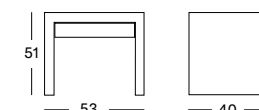

RECTO CASE

MATERIALS lloyd loom upholstery
wood frame
removable laundry bag

COLOURS color as shown: pure white
other colours see page 85