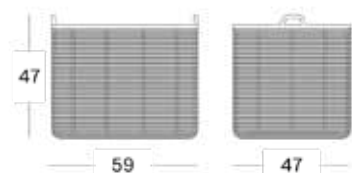

**VIVI BASKET**

**MATERIALS** rattan basket

**COLOURS** natural

**LUCA HEADBOARD**

**MATERIALS** lloyd loom upholstery  
plywood

**COLOURS** color as shown: nacré  
other colours see page 85

**SIZES** BED 140 - 150 W 158 x H 91  
BED 160 W 168 x H 91  
BED 180 W 188 x H 91

**COLOURS** color as shown: nacré  
other colours see page 85

**SIZES** BED 140 - 150 W 174 x H 91  
BED 160 W 184 x H 91  
BED 180 W 204 x H 91

**LAURA LAUNDRY BASKET**

**MATERIALS** lloyd loom upholstery  
wood frame  
removable laundry bag