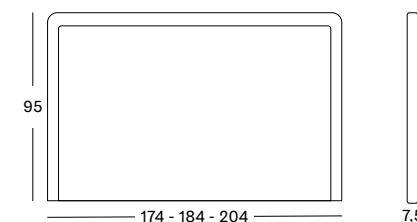

**COLOURS** color as shown: nacré  
other colours see page 85

**SIZES** BED 140 - 150 W 174 x H 91  
BED 160 W 184 x H 91  
BED 180 W 204 x H 91

**LAURA LAUNDRY BASKET**

**MATERIALS** lloyd loom upholstery  
wood frame  
removable laundry bag