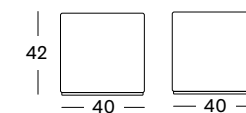

VIVI BASKET

MATERIALS rattan basket

COLOURS natural

LUCA HEADBOARD

MATERIALS lloyd loom upholstery
plywood

COLOURS color as shown: nacré
other colours see page 85

SIZES BED 140 - 150 W 158 x H 91
BED 160 W 168 x H 91
BED 180 W 188 x H 91

KUBO LAUNDRY BASKET

MATERIALS lloyd loom upholstery
wood frame
removable laundry bag

COLOURS color as shown: pure white
other colours see page 85

NEVADA HEADBOARD

MATERIALS lloyd loom upholstery
plywood

COLOURS color as shown: nacré
other colours see page 85

SIZES BED 140 - 150 W 174 x H 91
BED 160 W 184 x H 91
BED 180 W 204 x H 91

LAURA LAUNDRY BASKET

MATERIALS lloyd loom upholstery
wood frame
removable laundry bag

COLOURS color as shown: pure white
other colours see page 85

PONG NIGHT TABLE

MATERIALS lloyd loom upholstery
plywood
glass top available

COLOURS color as shown: nacré
other colours see page 85

RECTO CASE

MATERIALS lloyd loom upholstery
wood frame
removable laundry bag

COLOURS color as shown: pure white
other colours see page 85

CUBE OTTOMAN/SIDE TABLE

MATERIALS lloyd loom upholstery
wood frame
removable laundry bag

COLOURS color as shown: nacré
other colours see page 85

CUSHIONS 4 cm polyether foam filling

FABRICS see page 83 - 84