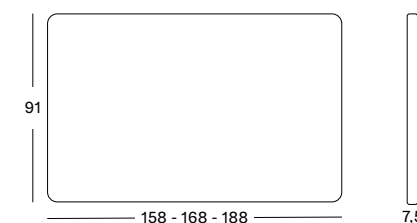

**VIVI BASKET**

**MATERIALS** rattan basket

**COLOURS** natural

**LUCA HEADBOARD**

**MATERIALS** lloyd loom upholstery  
plywood

**COLOURS** color as shown: nacré  
other colours see page 85

**SIZES** BED 140 - 150 W 158 x H 91  
BED 160 W 168 x H 91  
BED 180 W 188 x H 91

**COLOURS** color as shown: nacré  
other colours see page 85

**SIZES** BED 140 - 150 W 174 x H 91  
BED 160 W 184 x H 91  
BED 180 W 204 x H 91

**LAURA LAUNDRY BASKET**

**MATERIALS** lloyd loom upholstery  
wood frame  
removable laundry bag