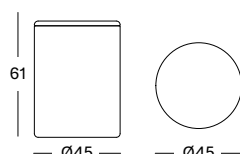

PONG NIGHT TABLE

MATERIALS lloyd loom upholstery
plywood
glass top available

COLOURS color as shown: nacré
other colours see page 85