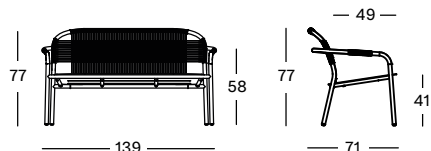

PROTECTIVE COVER PC002 € 250

CLEO LOUNGE SOFA GC252 € 1298

- Polypropylene rope on a powder coated aluminium frame.
- Stackable for max. 2 sofas. Handle with care to avoid damage.

SAGE GREEN / MISTY DOTS

FOSSIL GREY / MISTY DOTS

DUNE WHITE / DUNE WHITE

CUSHION	CAT. B	CAT. C	CAT. G	COM
Seat cushion 3 cm quick dry foam fabric usage QE427: 130 cm	QB427	QC427	QG427	QE427
	€ 230	€ 250	€ 345	€ 230

Frame/rope Aluminium/polypropylene