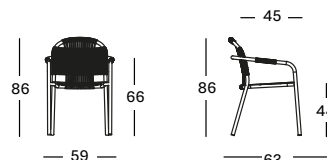

CLEO COLLECTION

CLEO DINING ARMCHAIR GD010 € 550

- Polypropylene rope on a powder coated aluminium frame.
- Stackable for max. 4 chairs. Handle with care to avoid damage.

SAGE GREEN / MISTY DOTS

FOSSIL GREY / MISTY DOTS

DUNE WHITE / DUNE WHITE

CUSHION	CAT. B	CAT. C	CAT. G	COM
Seat cushion 2 cm polyether foam fabric usage QE422: 55 cm	QB422	QC422	QG422	QE422
	€ 130	€ 140	€ 165	€ 130

Frame/rope Aluminium/polypropylene