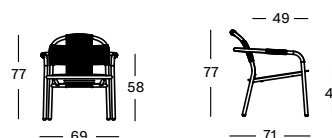

PROTECTIVE COVER PC001 € 195

CLEO LOUNGE CHAIR GC251 € 698

- Polypropylene rope on a powder coated aluminium frame.
- Stackable for max. 2 chairs. Handle with care to avoid damage.

SAGE GREEN / MISTY DOTS

FOSSIL GREY / MISTY DOTS

DUNE WHITE / DUNE WHITE

CUSHION	CAT. B	CAT. C	CAT. G	COM
Seat cushion 3 cm quick dry foam fabric usage QE426: 60 cm	QB426	QC426	QG426	QE426
	€ 150	€ 165	€ 230	€ 150

Frame/rope Aluminium/polypropylene