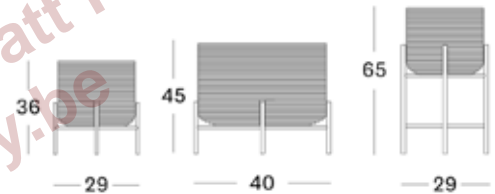

€ 220

IVO PLANT STAND MEDIUM (DIA 40x45H) GA902

€ 270

IVO PLANT STAND LARGE (DIA 29x65H) GA903

€ 290

- HDPE wicker plant basket on a black powder coated steel frame.
- Saucer included.

FRAME | WICKER

BLACK
(M007)

BLACK
(S010)

ROZY SIDE & COFFEE TABLE

ROZY SIDE TABLE GT001

€ 425

- Galvanized black powder coated steel base with a black HPL top.

FRAME | TABLE TOP

BLACK
(M007)

BLACK
(H055)