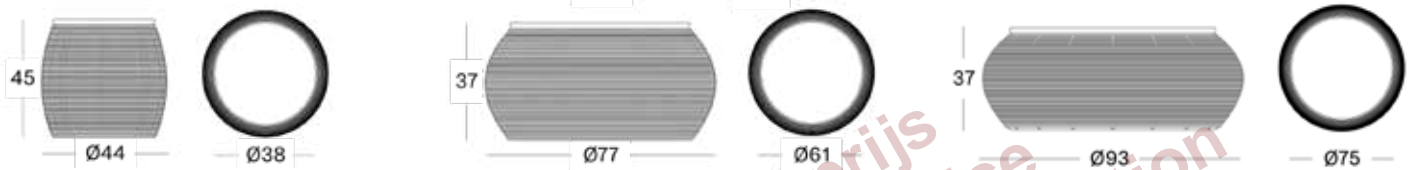

€ 785

IVO COFFEE TABLE DIA 93 GT006

€ 985

- HDPE wicker on an aluminium frame and an HPL top.

WICKER | TABLE TOP

BLACK
(S010)

BLACK
(H055)

IVO PLANT STAND STAND SMALL (DIA 29x36H) GA901

€ 220

IVO PLANT STAND MEDIUM (DIA 40x45H) GA902

€ 270

IVO PLANT STAND LARGE (DIA 29x65H) GA903

€ 290

- HDPE wicker plant basket on a black powder coated steel frame.
- Saucer included.

FRAME | WICKER

BLACK
(M007)