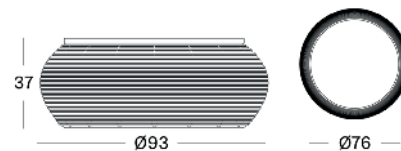

### IVO SIDE TABLE DIA 44

**MATERIALS**  
powder coated aluminium  
HDPE wicker  
hpl

**COLOURS**  
black

**DIMENSIONS**  
Ø44 cm

### IVO COFFEE TABLE DIA 77

**MATERIALS**  
powder coated aluminium  
HDPE wicker  
hpl

**COLOURS**  
black

**DIMENSIONS**  
Ø77 cm

### IVO COFFEE TABLE DIA 93

**MATERIALS**  
powder coated aluminium  
HDPE wicker  
hpl

**COLOURS**  
black

**DIMENSIONS**  
Ø93 cm