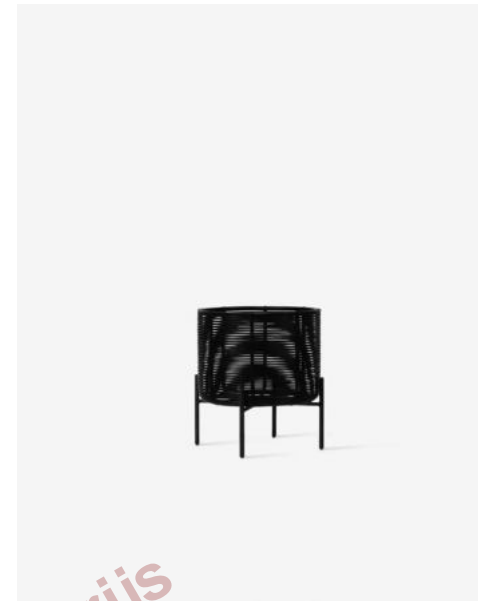

IVO PLANT STAND SMALL

MATERIALS
powder coated aluminium
HDPE wicker
plastic saucer

COLOURS
black

DIMENSIONS
Ø29 x 36 cm