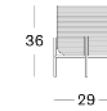

# IVO TABLES

CHARACTERFUL  
SIDE TABLES

Vraag uw kortingsprijs  
Ask your Discount Price  
Demandez votre prix de Réduction  
Fragen Sie Ihren Rabatt Preis  
www.Bcosy.be

IVO COFFEE TABLE AND SIDE TABLE

# IVO PLANT STAND

AN OUTDOOR  
PLANT BASKET

IVO PLANT STAND SMALL, MEDIUM AND LARGE

## IVO PLANT STAND SMALL

**MATERIALS**  
powder coated aluminium  
HDPE wicker  
plastic saucer

**COLOURS**  
black

**DIMENSIONS**  
Ø29 x 36 cm

## IVO PLANT STAND MEDIUM

**MATERIALS**  
powder coated aluminium  
HDPE wicker  
plastic saucer

**COLOURS**  
black

**DIMENSIONS**  
Ø40 x 45 cm