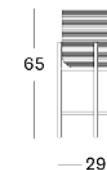

## IVO PLANT STAND SMALL

**MATERIALS**  
powder coated aluminium  
HDPE wicker  
plastic saucer

**COLOURS**  
black

**DIMENSIONS**  
Ø29 x 36 cm

## IVO PLANT STAND MEDIUM

**MATERIALS**  
powder coated aluminium  
HDPE wicker  
plastic saucer

**COLOURS**  
black

**DIMENSIONS**  
Ø40 x 45 cm

## IVO PLANT STAND LARGE

**MATERIALS**  
powder coated aluminium  
HDPE wicker  
plastic saucer

**COLOURS**  
black

**DIMENSIONS**  
Ø29 x 45 cm

Vraag uw kortingsprijs  
Ask your Discount Price  
Demandez votre prix de Réduction  
Fragen Sie Ihren Rabatt Preis  
www.Bcosy.be