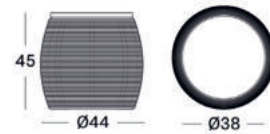

### IVO SIDE TABLE DIA 44

**MATERIALS**  
powder coated aluminium  
HDPE wicker  
hpl

**COLOURS**  
black

**DIMENSIONS**  
Ø44 cm

### IVO COFFEE TABLE DIA 77

**MATERIALS**  
powder coated aluminium  
HDPE wicker  
hpl

**COLOURS**  
black

**DIMENSIONS**  
Ø77 cm

### IVO COFFEE TABLE DIA 93

**MATERIALS**  
powder coated aluminium  
HDPE wicker  
hpl

**COLOURS**  
black

**DIMENSIONS**  
Ø93 cm

## IVO PLANT STAND SMALL

**MATERIALS**  
powder coated aluminium  
HDPE wicker  
plastic saucer

**COLOURS**  
black

**DIMENSIONS**  
Ø29 x 36 cm