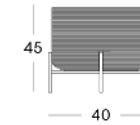

## IVO PLANT STAND SMALL

**MATERIALS**  
powder coated aluminium  
HDPE wicker  
plastic saucer

**COLOURS**  
black

**DIMENSIONS**  
Ø29 x 36 cm

## IVO PLANT STAND MEDIUM

**MATERIALS**  
powder coated aluminium  
HDPE wicker  
plastic saucer

**COLOURS**  
black

**DIMENSIONS**  
Ø40 x 45 cm

## IVO PLANT STAND LARGE

**MATERIALS**  
powder coated aluminium  
HDPE wicker  
plastic saucer

**COLOURS**  
black

**DIMENSIONS**  
Ø29 x 45 cm

Vraag uw kortingsprijs  
Ask your Discount Price  
Demandez votre prix de Réduction  
Fragen Sie Ihren Rabatt Preis  
www.Bcosy.be