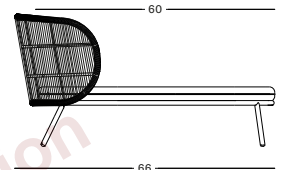

KODO COLLECTION by Studio Segers

KODO DAYBED GC082 € 2498

- Polypropylene rope on a powder coated aluminium frame.

Frame/Seat Aluminium/ Polypropylene rope

Fossil Grey
A033S033

Dune White
A045S045

CUSHIONS	CAT. B	CAT. C	CAT. G	COM
Seat cushion 12 cm quick dry foam fabric usage QE226: 430 cm	QB226 € 1325	QC226 € 1350	QG226 € 1505	QE226 € 1325
Deco 40x40 polyester fibre filling	CB092 € 87	CC092 € 98	CG092 € 112	CE092 € 87
Deco 50x50 polyester fibre filling	CB115 € 98	CC115 € 112	CG115 € 125	CE115 € 98
Deco 60x60 polyester fibre filling	CB123 € 114	CC123 € 125	CG123 € 150	CE123 € 114

QUICK SHIP SET FOSSIL GREY PINE GREEN GC082A033S033QSS5 € 4588

QUICK SHIP SET DUNE WHITE PINE GREEN GC082A045S045QSS5 € 4588

1. Set including:
2. 1x Kodo daybed in Fossil Grey or Dune White
   - 1x seat cushion in Almond P0303 (cat. C)
   - 2x deco cushion 40x40 in Pine Green M0202 (cat. C)
   - 3x deco cushion 50x50 in Olive Green S2727 (cat. B)
   - 2x deco cushion in 60x60 in Almond P0303 (cat. C)

DECO CUSHIONS polyester fibre filling	CAT. B	CAT. C	CAT. G	COM
35X50 Fabric usage: 45 cm	CB114 € 89	CC114 € 100	CG114 € 114	CE114 € 89
40X40 Fabric usage: 50 cm	CB092 € 87	CC092 € 98	CG092 € 112	CE092 € 87
45X50 Fabric usage: 55 cm	CB067 € 92	CC067 € 104	CG067 € 118	CE067 € 92
50X50 Fabric usage: 60 cm	CB115 € 98	CC115 € 112	CG115 € 125	CE115 € 98
60X60 Fabric usage: 70 cm	CB123 € 114	CC123 € 125	CG123 € 150	CE123 € 114

PROTECTIVE COVER PC010 € 540