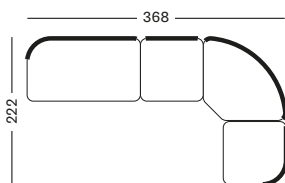

KODO COLLECTION by Studio Segers

KODO MODULAR SET 7

CAT. B CAT. C CAT. G COM

1. Set including:
2. 1x Kodo Modular 2 seater right seat & back cushion
   - 1x Kodo Modular center seat & back cushion
   - 1x Kodo Modular corner seat & back cushions
   - 1x Kodo Modular 1 seater left seat & back cushions

€ 11230 € 11450 € 11603 € 11230

PROTECTIVE COVER PC029 € 1125

KODO MODULAR SET 8

CAT. B CAT. C CAT. G COM

1. Set including:
2. 1x Kodo Modular 2 seater left seat & back cushion
   - 1x Kodo Modular center seat & back cushion included
   - 1x Kodo Modular corner seat & back cushions
   - 1x Kodo Modular 1 seater right seat & back cushions

€ 11230 € 11450 € 11603 € 11230