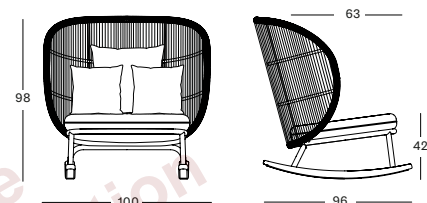

KODO COLLECTION by Studio Segers

KODO ROCKING CHAIR GC087 € 1550

- Polypropylene rope on a powder coated aluminium frame with teak slats.

Frame/Seat Aluminium/ Polypropylene rope

Fossil Grey A033S033 Dune White A045S045

Slats Teak

Untreated teak W002

CUSHIONS	CAT. B	CAT. C	CAT. G	COM
Seat cushion 12 cm quick dry foam fabric usage QE142: 180 cm	QB142 € 398	QC142 € 425	QG142 € 480	QE142 € 398
Deco 40x40 polyester fibre filling	CB092 € 87	CC092 € 98	CG092 € 112	CE092 € 87
Deco 60x60 polyester fibre filling	CB123 € 114	CC123 € 125	CG123 € 150	CE123 € 114

QUICK SHIP SET COMBI 1 FOSSIL GREY ALMOND GC087A033S033QSS11 € 2263

QUICK SHIP SET COMBI 1 DUNE WHITE ALMOND GC087A045S045QSS11 € 2263

1. Set including:
2. 1x Kodo rocking chair in Fossil Grey or Dune White
   - 1x seat cushion in Almond P0303 (cat. C)
   - 2x deco cushion 40x40 in Blush S2929 (cat. B)
   - 1x deco cushion 60x60 in Olive Green S2727 (cat. B)

QUICK SHIP SET COMBI 1 FOSSIL GREY FIG GREEN GC087A033S033QSS14 € 2274

QUICK SHIP SET COMBI 1 DUNE WHITE FIG GREEN GC087A045S045QSS14 € 2274

1. Set including:
2. 1x Kodo rocking chair in Fossil Grey or Dune White
   - 1x seat cushion in Almond P0303 (cat. C)
   - 2x deco cushion 40x40 in Olive Green S2727 (cat. B)
   - 1x deco cushion 60x60 in Fig Green M0303 (cat. C)

QUICK SHIP SET COMBI 1 FOSSIL GREY PINE GREEN GC087A033S033QSS15 € 2274

QUICK SHIP SET COMBI 1 DUNE WHITE PINE GREEN GC087A045S045QSS15 € 2274

1. Set including:
2. 1x Kodo rocking chair in Fossil Grey or Dune White
   - 1x seat cushion in Almond P0303 (cat. C)
   - 2x deco cushion 40x40 in Olive Green S2727 (cat. B)
   - 1x deco cushion 60x60 in Pine Green M0202 (cat. C)

DECO CUSHIONS polyester fibre filling	CAT. B	CAT. C	CAT. G	COM

35X50
Fabric usage: 45 cm
CB114 € 89 CC114 € 100 CG114 € 114 CE114 € 89

40X40
Fabric usage: 50 cm
CB092 € 87 CC092 € 98 CG092 € 112 CE092 € 87

45X50
Fabric usage: 55 cm
CB067 € 92 CC067 € 104 CG067 € 118 CE067 € 92

50X50
Fabric usage: 60 cm
CB115 € 98 CC115 € 112 CG115 € 125 CE115 € 98

60X60
Fabric usage: 70 cm
CB123 € 114 CC123 € 125 CG123 € 150 CE123 € 114

PROTECTIVE COVER POOL € 315