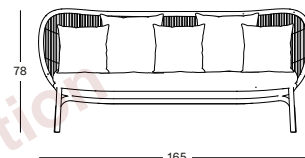

QUICK SHIP SET FOSSIL GREY PINE GREEN GC043A033S033QSS5 € 2910

QUICK SHIP SET DUNE WHITE PINE GREEN GC043A045S045QSS5 € 2910

1. Set including:
2. 1x Kodo lounge sofa in Fossil Grey or Dune White
   - 1x seat cushion in Almond P0303 (cat. C)
   - 3x deco cushion 40x40 in Olive Green S2727 (cat. B)
   - 2x deco cushion 50x50 in Pine Green M0202 (cat. C)

DECO CUSHIONS polyester fibre filling

	CAT. B	CAT. C	CAT. G	COM
35X50 Fabric usage: 45 cm	CB114 € 89	CC114 € 100	CG114 € 114	CE114 € 89
40X40 Fabric usage: 50 cm	CB092 € 87	CC092 € 98	CG092 € 112	CE092 € 87
45X50 Fabric usage: 55 cm	CB067 € 92	CC067 € 104	CG067 € 118	CE067 € 92
50X50 Fabric usage: 60 cm	CB115 € 98	CC115 € 112	CG115 € 125	CE115 € 98
60X60 Fabric usage: 70 cm	CB123 € 114	CC123 € 125	CG123 € 150	CE123 € 114

PROTECTIVE COVER PC066 € 370