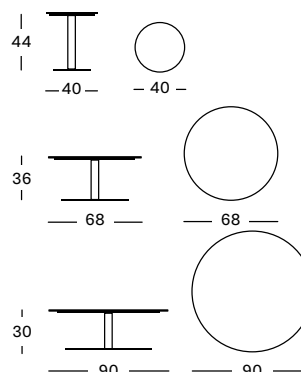

CERAMIC TOP