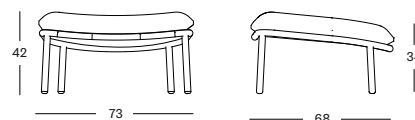

KODO COLLECTION by Studio Segers

KODO FOOTREST GC046 € 410

- Powder coated aluminium frame.

CUSHION	CAT. B	CAT. C	CAT. G	COM
Seat cushion 12 cm quick dry foam fabric usage QE142: 180 cm	QB142 € 398	QC142 € 425	QG142 € 480	QE142 € 398

Frame Aluminium

QUICK SHIP SET FOSSIL GREY ALMOND GC046A033QSS1 € 835

QUICK SHIP SET DUNE WHITE ALMOND GC046A045QSS1 € 835

1. Set including:
2. 1x Kodo footrest in Fossil Grey or Dune White
   - 1x seat cushion in Almond P0303 (cat. C)

PROTECTIVE COVER PC068 € 175

KODO SUNLOUNGER GC083 € 1698

- Polypropylene rope on a powder coated aluminium frame.

CUSHION	CAT. B	CAT. C	CAT. G	COM
Seat cushion removable cover 3 cm quick dry foam fabric usage CE227: 270 cm	CB227 € 270	CC227 € 305	CG227 € 410	CE227 € 270