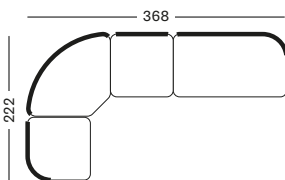

PROTECTIVE COVER PC030 € 1125

KODO MODULAR SET 9

CAT. B CAT. C CAT. G COM

1. Set including:
2. 1x Kodo Modular 2 seater right seat & back cushion
   - 1x Kodo Modular center seat & back cushion
   - 1x Kodo Modular corner seat & back cushions
   - 1x Kodo Modular 2 seater left seat & back cushions
   - 1x Kodo Modular ottoman seat cushion

€ 13705 € 13963 € 14145 € 13705