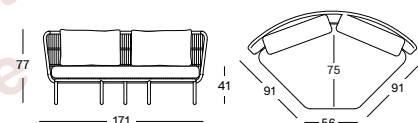

Corner

KODO MODULAR CONNECTING SIDE TABLE 75X75 GT140 € 785

- Aluminium powder coated connecting side table between modules.

Connecting side table 75x75

KODO MODULAR CONNECTING SIDE TABLE 75X59 GT148 € 675

- Aluminium powder coated connecting side table between modules.

Connecting side table 75x59

DECO CUSHIONS polyester fibre filling	CAT. B	CAT. C	CAT. G	COM
35X50 Fabric usage: 45 cm	CB114	CC114	CG114	CE114
	€ 89	€ 100	€ 114	€ 89
40X40 Fabric usage: 50 cm	CB092	CC092	CG092	CE092
	€ 87	€ 98	€ 112	€ 87
45X50 Fabric usage: 55 cm	CB067	CC067	CG067	CE067
	€ 92	€ 104	€ 118	€ 92