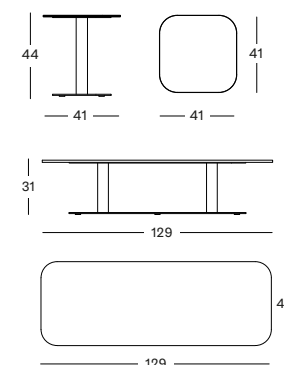

CERAMIC TOP