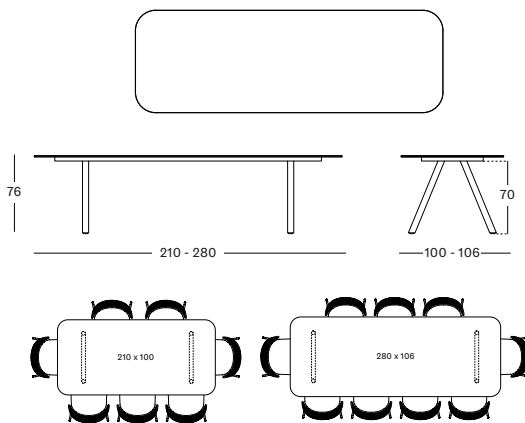

KODO COLLECTION by Studio Segers

KODO DINING CHAIR GD041 € 560

- Polypropylene rope on a powder coated aluminium frame.
- Stackable with care.

Frame/Seat Aluminium/ Polypropylene rope

CUSHION	CAT. B	CAT. C	CAT. G	COM
Seat cushion 4 cm quick dry foam fabric usage QE141: 60 cm	QB141	QC141	QG141	QE141
	€ 135	€ 145	€ 165	€ 135

QUICK SHIP SET FOSSIL GREY ALMOND GD041A033S033QSS1 € 705

QUICK SHIP SET DUNE WHITE ALMOND GD041A045S045QSS1 € 705

1. Set including:
2. 1x Kodo dining chair in Fossil Grey or Dune White
   - 1x seat cushion in Almond P0303 (cat. C)

PROTECTIVE COVER PC001 € 200

PROTECTIVE COVER PC020 (4X) € 205

KODO DINING TABLE 210X100 GT049

- Powder coated aluminium frame with a ceramic top (12 mm)

FLINT CERAMIC TOP € 4855

SHARDS CERAMIC TOP € 4100

PORTLAND CERAMIC TOP € 4100

Frame Aluminium

Top Ceramic

KODO DINING TABLE 280X106 GT050

- Powder coated aluminium frame with a ceramic top (12 mm)

FLINT CERAMIC TOP € 5400

SHARDS CERAMIC TOP € 4595

PORTLAND CERAMIC TOP € 4595