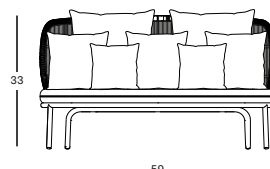

KODO COLLECTION by Studio Segers

KODO DAYBED GC082 € 2498

- Polypropylene rope on a powder coated aluminium frame.

Frame/Seat Aluminium/ Polypropylene rope

Fossil Grey
A033S033

Dune White
A045S045

CUSHIONS	CAT. B	CAT. C	CAT. G	COM
Seat cushion 12 cm quick dry foam fabric usage QE226: 430 cm	QB226 € 1325	QC226 € 1350	QG226 € 1505	QE226 € 1325
Deco 40x40 polyester fibre filling	CB092 € 87	CC092 € 98	CG092 € 112	CE092 € 87
Deco 50x50 polyester fibre filling	CB115 € 98	CC115 € 112	CG115 € 125	CE115 € 98
Deco 60x60 polyester fibre filling	CB123 € 114	CC123 € 125	CG123 € 150	CE123 € 114

QUICK SHIP SET FOSSIL GREY PINE GREEN GC082A033S033QSS5 € 4588

QUICK SHIP SET DUNE WHITE PINE GREEN GC082A045S045QSS5 € 4588

1. Set including:
2. 1x Kodo daybed in Fossil Grey or Dune White
   - 1x seat cushion in Almond P0303 (cat. C)
   - 2x deco cushion 40x40 in Pine Green M0202 (cat. C)
   - 3x deco cushion 50x50 in Olive Green S2727 (cat. B)
   - 2x deco cushion in 60x60 in Almond P0303 (cat. C)

DECO CUSHIONS polyester fibre filling	CAT. B	CAT. C	CAT. G	COM
35X50 Fabric usage: 45 cm	CB114 € 89	CC114 € 100	CG114 € 114	CE114 € 89
40X40 Fabric usage: 50 cm	CB092 € 87	CC092 € 98	CG092 € 112	CE092 € 87
45X50 Fabric usage: 55 cm	CB067 € 92	CC067 € 104	CG067 € 118	CE067 € 92
50X50 Fabric usage: 60 cm	CB115 € 98	CC115 € 112	CG115 € 125	CE115 € 98
60X60 Fabric usage: 70 cm	CB123 € 114	CC123 € 125	CG123 € 150	CE123 € 114

PROTECTIVE COVER PC010 € 540