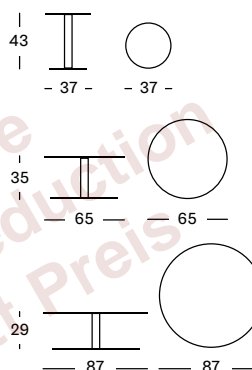

KODO COLLECTION by Studio Segers

KODO ROUND SIDE TABLE GT141

- Powder coated aluminium frame with an aluminium top or ceramic top (12 mm).

ALU TOP DIA 37	€ 425
FLINT CERAMIC TOP DIA 40	€ 1050
SHARDS CERAMIC TOP DIA 40	€ 970
PORTLAND CERAMIC TOP DIA 40	€ 970

Frame Aluminium

Top Aluminium

Ceramic

KODO ROUND COFFEE TABLE DIA 68 GT142

- Powder coated aluminium frame with an aluminium top or ceramic top (12 mm).

ALU TOP DIA 65	€ 920
FLINT CERAMIC TOP DIA 68	€ 1760
SHARDS CERAMIC TOP DIA 68	€ 1595
PORTLAND CERAMIC TOP DIA 68	€ 1595

ALU TOP

KODO ROUND COFFEE TABLE DIA 90 GT143

- Powder coated aluminium frame with an aluminium top or ceramic top (12 mm).

ALU TOP DIA 87	€ 1215
FLINT CERAMIC TOP DIA 90	€ 2430
SHARDS CERAMIC TOP DIA 90	€ 2150
PORTLAND CERAMIC TOP DIA 90	€ 2150

CERAMIC TOP