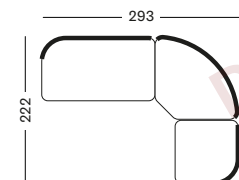

KODO MODULAR SET 5

CAT. B CAT. C CAT. G COM

1. Set including:
2. 1x Kodo Modular 2 seater right seat & back cushions
   - 1x Kodo Modular corner seat & back cushions
   - 1x Kodo Modular 1 seater left seat & back cushion

€ 9455 € 9640 € 9773 € 9455

PROTECTIVE COVER PC027 € 1020