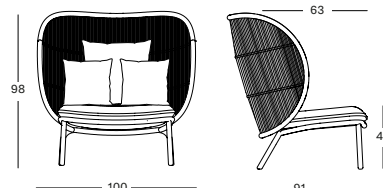

KODO COLLECTION by Studio Segers

KODO COCOON GC044 € 1240

- Polypropylene rope on a powder coated aluminium frame.

CUSHIONS	CAT. B	CAT. C	CAT. G	COM
Seat cushion 12 cm quick dry foam fabric usage QE142: 180 cm	QB142 € 398	QC142 € 425	QG142 € 480	QE142 € 398
Deco 40x40 polyester fibre filling	CB092 € 87	CC092 € 98	CG092 € 112	CE092 € 87
Deco 60x60 polyester fibre filling	CB123 € 114	CC123 € 125	CG123 € 150	CE123 € 114

Frame/Seat Aluminium/ Polypropylene rope

QUICK SHIP SET COMBI 1 FOSSIL GREY ALMOND GC044A033S033QSS11 € 1953

QUICK SHIP SET COMBI 1 DUNE WHITE ALMOND GC044A045S045QSS11 € 1953

1. Set including:
2. 1x Kodo cocoon in Fossil Grey or Dune White
   - 1x seat cushion in Almond P0303 (cat. C)
   - 2x deco cushion 40x40 in Blush S2929 (cat. B)
   - 1x deco cushion 60x60 in Olive Green S2727 (cat. B)

QUICK SHIP SET COMBI 1 FOSSIL GREY FIG GREEN GC044A033S033QSS14 € 1964

QUICK SHIP SET COMBI 1 DUNE WHITE FIG GREEN GC044A045S045QSS14 € 1964

1. Set including:
2. 1x Kodo cocoon in Fossil Grey or Dune White
   - 1x seat cushion in Almond P0303 (cat. C)
   - 2x deco cushion 40x40 in Olive Green S2727 (cat. B)
   - 1x deco cushion 60x60 in Fig Green M0303 (cat. C)

QUICK SHIP SET COMBI 1 FOSSIL GREY PINE GREEN GC044A033S033QSS15 € 1964

QUICK SHIP SET COMBI 1 DUNE WHITE PINE GREEN GC044A045S045QSS15 € 1964

1. Set including:
2. 1x Kodo cocoon in Fossil Grey or Dune White
   - 1x seat cushion in Almond P0303 (cat. C)
   - 2x deco cushion 40x40 in Olive Green S2727 (cat. B)
   - 1x deco cushion 60x60 in Pine Green M0202 (cat. C)

DECO CUSHIONS polyester fibre filling	CAT. B	CAT. C	CAT. G	COM
35X50 Fabric usage: 45 cm	CB114 € 89	CC114 € 100	CG114 € 114	CE114 € 89
40X40 Fabric usage: 50 cm	CB092 € 87	CC092 € 98	CG092 € 112	CE092 € 87
45X50 Fabric usage: 55 cm	CB067 € 92	CC067 € 104	CG067 € 118	CE067 € 92
50X50 Fabric usage: 60 cm	CB115 € 98	CC115 € 112	CG115 € 125	CE115 € 98
60X60 Fabric usage: 70 cm	CB123 € 114	CC123 € 125	CG123 € 150	CE123 € 114

PROTECTIVE COVER PC007 € 315