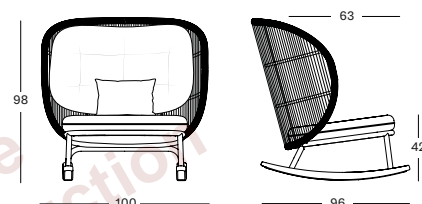

KODO COLLECTION by Studio Segers

KODO ROCKING CHAIR GC087 € 1550

- Polypropylene rope on a powder coated aluminium frame.

Frame/Seat Aluminium/ Polypropylene rope

Fossil Grey
A033S033

Dune White
A045S045

Slats Teak

Untreated teak
W002

CUSHIONS	CAT. B	CAT. C	CAT. G	COM
Seat cushion 12 cm quick dry foam fabric usage QE142: 180 cm	QB142 € 398	QC142 € 425	QG142 € 480	QE142 € 398
Back cushion polyester fibre filling fabric usage QE144: 210 cm	CB144 € 320	CC144 € 350	CG144 € 410	CE144 € 320
Deco 35x50 polyester fibre filling	CB114 € 89	CC114 € 100	CG114 € 114	CE114 € 89

QUICK SHIP SET COMBI 2 FOSSIL GREY ALMOND GC087A033S033QSS21 € 2414

QUICK SHIP SET COMBI 2 DUNE WHITE ALMOND GC087A045S045QSS21 € 2414

1. Set including:
2. 1x Kodo rocking chair in Fossil Grey or Dune White
   - 1x seat cushion in Almond P0303 (cat. C)
   - 1x back cushion in Almond P0303 (cat. C)
   - 1x deco cushion 35x50 in Olive Green S2727 (cat. B)

DECO CUSHIONS polyester fibre filling	CAT. B	CAT. C	CAT. G	COM
35X50 Fabric usage: 45 cm	CB114 € 89	CC114 € 100	CG114 € 114	CE114 € 89
40X40 Fabric usage: 50 cm	CB092 € 87	CC092 € 98	CG092 € 112	CE092 € 87
45X50 Fabric usage: 55 cm	CB067 € 92	CC067 € 104	CG067 € 118	CE067 € 92
50X50 Fabric usage: 60 cm	CB115 € 98	CC115 € 112	CG115 € 125	CE115 € 98
60X60 Fabric usage: 70 cm	CB123 € 114	CC123 € 125	CG123 € 150	CE123 € 114

PROTECTIVE COVER PC007 € 315