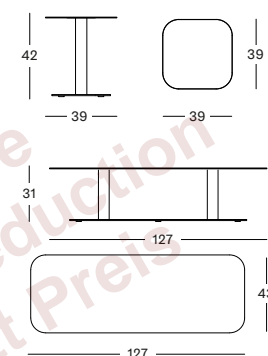

KODO COLLECTION by Studio Segers

KODO SIDE TABLE GT047

- Powder coated aluminium frame with an aluminium top or ceramic top (12 mm).

ALU TOP 39X39	€ 400
FLINT CERAMIC TOP 41X41	€ 850
SHARDS CERAMIC TOP 41X41	€ 810
PORTLAND CERAMIC TOP 41X41	€ 810

Frame Aluminium

Top Aluminium

Ceramic

KODO COFFEE TABLE GT048

- Powder coated aluminium frame with an aluminium top or ceramic top (12 mm).

ALU TOP 127X43	€ 750
FLINT CERAMIC TOP 129X45	€ 1650
SHARDS CERAMIC TOP 129X45	€ 1515
PORTLAND CERAMIC TOP 129X45	€ 1515

ALU TOP

CERAMIC TOP