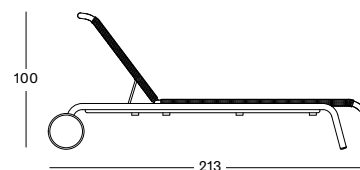

Frame/Seat Aluminium/ Polypropylene rope

Vraag uw kortingsprijs
Ask your Discount Price
Demandez votre prix de Réduction
Fragez Ihren Rabatt Preis
info@bcosy.be

PROTECTIVE COVER PC011 € 360