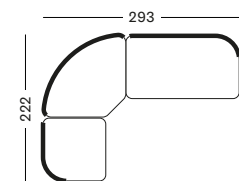

KODO MODULAR SET 6

CAT. B CAT. C CAT. G COM

1. Set including:
2. 1x Kodo Modular 2 seater left seat & back cushions included
   - 1x Kodo Modular corner seat & back cushions
   - 1x Kodo Modular 1 seater right seat & back cushion

€ 9455 € 9640 € 9773 € 9455