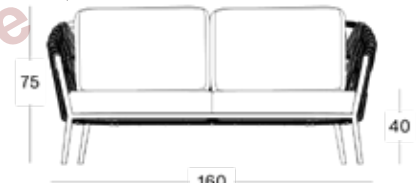

LEO COLLECTION

LEO LOUNGE CHAIR GC034

€ 1175

- Acrylic rope on a powder coated aluminium frame.

CUSHIONS:

	CAT. B	CAT. C	CAT. G	COM*
Seat + back cushion 12 cm quick dry foam filling/ polyester fibre filling (back)	QB071	QC071	QG071	QE071
	€ 352	€ 380	€ 460	€ 352

* Fabric usage: QE071: 180 cm

FRAME

SEAT

QUICK SHIP SET ZINC

€ 1555

Set including:

- 1x Leo lounge chair
- 1x seat + back cushion cat. C fabric Zinc (S2121)

QUICK SHIP FABRIC

PROTECTIVE COVER PC002

€ 205

LEO LOUNGE SOFA GC035

€ 1898

- Acrylic rope on a powder coated aluminium frame.

CUSHIONS:

	CAT. B	CAT. C	CAT. G	COM*
Seat + back cushion 12 cm quick dry foam filling/ polyester fibre filling (back)	QB072	QC072	QG072	QE072
	€ 710	€ 765	€ 985	€ 710

* Fabric usage: QE072: 350 cm

FRAME

SEAT

QUICK SHIP SET ZINC

€ 2663

Set including:

- 1x Leo lounge sofa
- 2x seat + 2x back cushion set cat. C fabric Zinc (S2121)

QUICK SHIP FABRIC

PROTECTIVE COVER PC003

€ 310

LEO SIDE TABLE DIA 45 GT068

€ 310

LEO COFFEE TABLE DIA 60 GT069

€ 330

LEO COFFEE TABLE DIA 70 GT072

€ 398

- Powder coated aluminium structure.