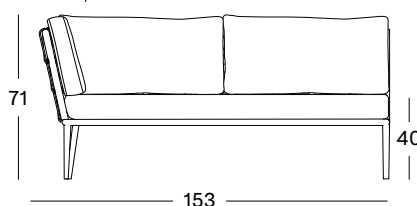

QUICK SHIP SET ALMOND

€ 2463

Set including:

- 1x Leo modular corner right
- 1x seat + 3x back cushions cat. C fabric Almond (P0303)

QUICK SHIP SET ZINC

€ 2463

Set including:

- 1x Leo modular corner right
- 1x seat + 3x back cushions cat. C fabric Zinc (S2121)

QUICK SHIP FABRIC

QUICK SHIP FABRIC

Corner left & right are defined by seating position.