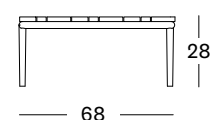

### LEO MODULAR COFFEE TABLE GT051

€ 650

- Powder coated aluminium frame with an untreated solid teak table top.

FRAME

LAVA  
(A013)

TABLE TOP

TEAK  
(W094)