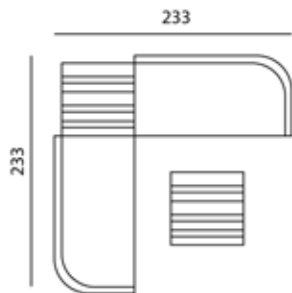

LEO COLLECTION

QUICK SHIP SETS: SEE PREVIOUS PAGES

LEO MODULAR SET 1

SET INCLUDING:

	CAT. B	CAT. C	CAT. G	COM
1x Leo modular corner left - Seat & back cushions 1x Leo modular corner right - Seat & back cushions 2x Leo modular coffee table	€ 6086	€ 6226	€ 6506	€ 6086

This set can be positioned as a left or a right corner without any additional items.

PROTECTIVE COVER PC012

€ 920