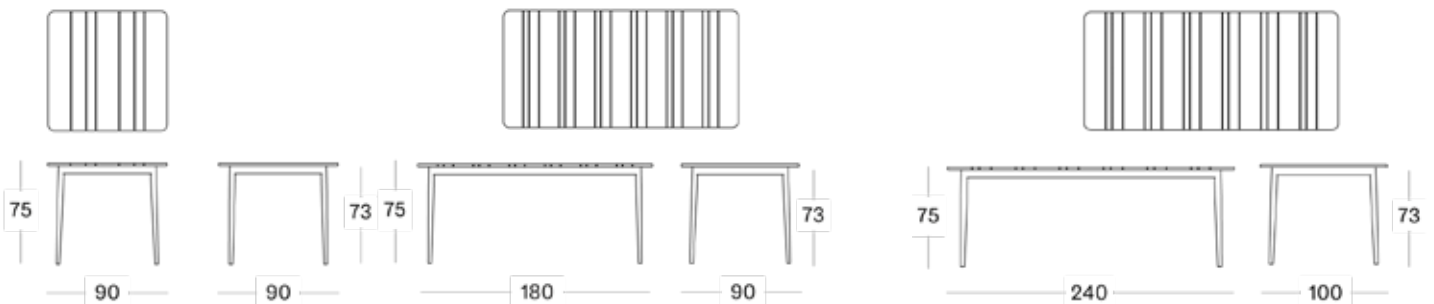

LEO DINING TABLE 240x100 GT073A013

TEAK TOP W094

€ 2620

- Powder coated aluminium structure with an untreated solid teak top.