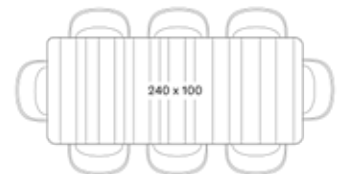

LEO DINING TABLE 240x100 GT073A013

TEAK TOP W094

€ 2620

- Powder coated aluminium structure with an untreated solid teak top.