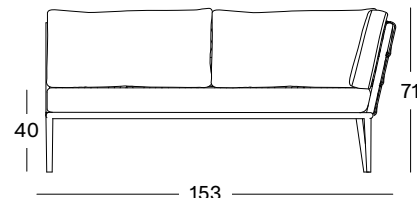

LEO COLLECTION

LEO MODULAR CORNER LEFT GC047

€ 1398

- Acrylic rope on a powder coated aluminium frame.

CUSHIONS:	CAT. B	CAT. C	CAT. G	COM*
Seat cushion 12 cm quick dry foam filling	QB150	QC150	QG150	QE150
	€ 570	€ 605	€ 670	€ 570
3 back cushions polyester fibre filling	QB156	QC156	QG156	QE156
	€ 425	€ 460	€ 535	€ 425

* Fabric usage: QE150: 265 cm / QE156: 245 cm

QUICK SHIP SET ALMOND

€ 2463

Set including:

- 1x Leo modular corner left
- 1x seat + 3x back cushions cat. C fabric Almond (P0303)

QUICK SHIP SET ZINC

€ 2463

Set including:

- 1x Leo modular corner left
- 1x seat + 3x back cushions cat. C fabric Zinc (S2121)

QUICK SHIP FABRIC

QUICK SHIP FABRIC

LEO MODULAR CORNER RIGHT GC048

€ 1398

- Acrylic rope on a powder coated aluminium frame.

CUSHIONS:	CAT. B	CAT. C	CAT. G	COM*
Seat cushion 12 cm Quick Dry foam filling	QB151	QC151	QG151	QE151
	€ 570	€ 605	€ 670	€ 570
3 back cushions polyester fibre filling	QB156	QC156	QG156	QE156
	€ 425	€ 460	€ 535	€ 425

* Fabric usage: QE151: 265 cm / QE156: 245 cm