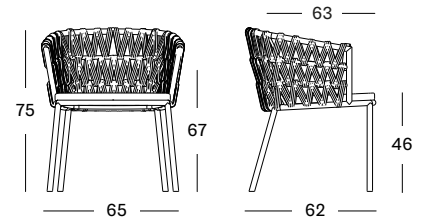

LEO COLLECTION

LEO DINING CHAIR GD075

€ 685

- Acrylic rope on a powder coated aluminium frame.

CUSHIONS:	CAT. B	CAT. C	CAT. G	COM*
Seat cushion 4 cm Quick Dry foam filling	QB073	QC073	QG073	QE073
	€ 112	€ 115	€ 152	€ 112
Back cushion polyester fibre filling	QB078	QC078	QG078	QE078
	€ 99	€ 114	€ 155	€ 99

* Fabric usage: QE073: 60 cm / QE078: 50 cm