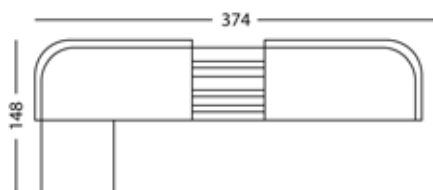

LEO MODULAR SET 3

SET INCLUDING:

	CAT. B	CAT. C	CAT. G	COM
1x Leo modular corner left - Seat & back cushions 1x Leo modular corner right - Seat & back cushions 1x Leo modular footrest - Seat cushion 1x Leo modular coffee table	€ 6151	€ 6311	€ 6621	€ 6151

PROTECTIVE COVER PC015

€ 650