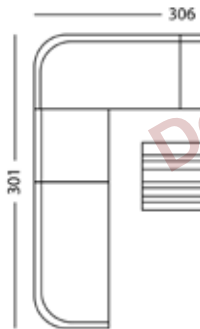

LEO MODULAR SET 5

LEFT