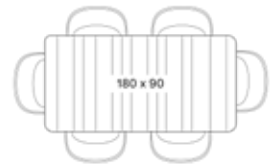

LEO DINING TABLE 180x90 GT074A013

TEAK TOP W094

€ 1950

- Powder coated aluminium structure with an untreated solid teak top.