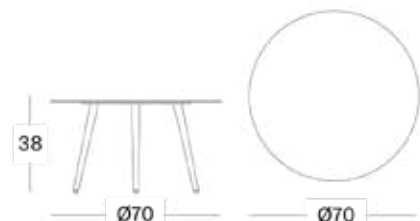

LEO COFFEE TABLE DIA 70 GT072

€ 398

- Powder coated aluminium structure.