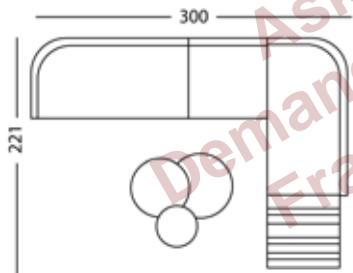

PROTECTIVE COVER PC013

€ 970

RIGHT

SET INCLUDING:

	CAT. B	CAT. C	CAT. G	COM
2x Leo modular corner right - Seat & back cushions 1x Leo modular center - Seat & back cushion 1x Leo modular coffee table 1x Leo side table dia 45 1x Leo coffee table dia 60 1x Leo coffee table dia 70	€ 7666	€ 7839	€ 8179	€ 7666

PROTECTIVE COVER PC014

€ 970