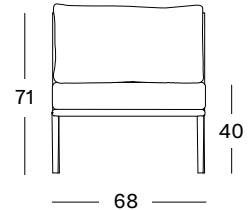

\* Fabric usage: QE153: 95 cm / QE155: 90 cm

FRAME

LAVA  
(A013)

SEAT

LAVA  
(S013)