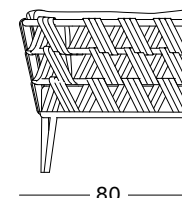

QUICK SHIP SET ALMOND

€ 2463

Set including:

- 1x Leo modular corner right
- 1x seat + 3x back cushions cat. C fabric Almond (P0303)

QUICK SHIP SET ZINC

€ 2463

Set including:

- 1x Leo modular corner right
- 1x seat + 3x back cushions cat. C fabric Zinc (S2121)

QUICK SHIP FABRIC

QUICK SHIP FABRIC

Corner left & right are defined by seating position.