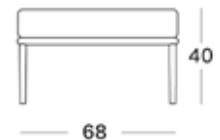

LEO MODULAR FOOTREST GC050

€ 400

- Powder coated aluminium structure.

CUSHIONS:	CAT. B	CAT. C	CAT. G	COM*
Seat cushion 12 cm quick dry foam filling	QB153	QC153	QG153	QE153
	€ 315	€ 335	€ 365	€ 315

* Fabric usage: QE153: 95 cm

FRAME

LAVA
(A013)