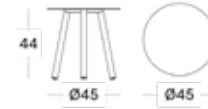

LILLO COLLECTION

LILLO SIDE TABLE DIA 45 GT146 € 275

- Powder coated aluminium frame.

SAGE GREEN

FOSSIL GREY

DUNE WHITE

Frame Aluminium

Sage Green
A046

Fossil Grey
A033

Dune White
A045