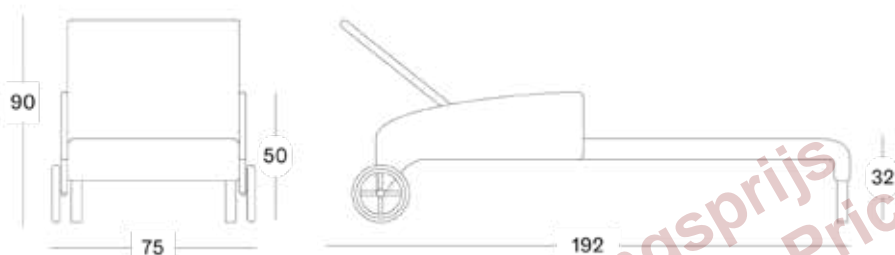

OUTDOOR LLOYD LOOM COLLECTION

DOVILE SUNLOUNGER WITH ARMS GC120 € 1190

- Treated Lloyd Loom weave on an aluminium frame.
- Should be stored indoors during humid and cold weather.

SEAT

SEE
PAGE 76

CUSHION:	CAT. B	CAT. C	CAT. G	COM*
Cushion with piping removable cover 3 cm polyether foam filling	CB120 € 240	CC120 € 265	CG120 € 380	CE120 € 240
Cushion with piping non-removable cover 3 cm polyether foam filling	CB020 € 226	CC020 € 252	CG020 € 355	CE020 € 226

* Fabric usage: CE120: 230 cm / CE020: 240 cm

MONTE CARLO DINING CHAIR GD104 € 585

- Treated Lloyd Loom weave on an aluminium frame.
- Should be stored indoors during humid and cold weather.

SEAT

SEE
PAGE 76

CUSHION:	CAT. B	CAT. C	CAT. G	COM*
Seat cushion 4 cm polyether foam filling	CB004 € 106	CC004 € 110	CG004 € 138	CE004 € 106

* Fabric usage: CE004: 65 cm