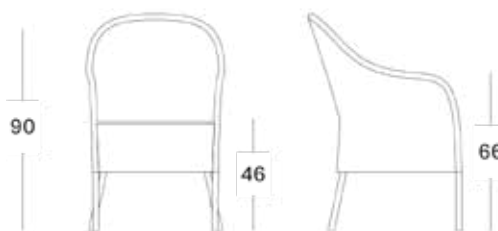

PROTECTIVE COVER PC001 € 170