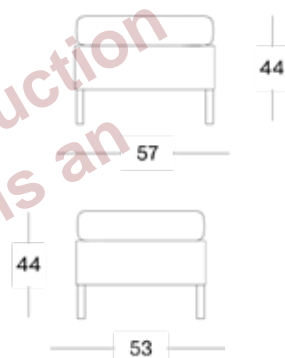

#### CUSHION:

	CAT. B	CAT. C	CAT. G	COM*
Seat cushion with piping <i>11 cm polyether foam filling</i>	CB029	CC029	CG029	CE029
	€ 144	€ 155	€ 200	€ 144

\* Fabric usage: CE029: 100 cm

WEAVE

SEE PAGE 76