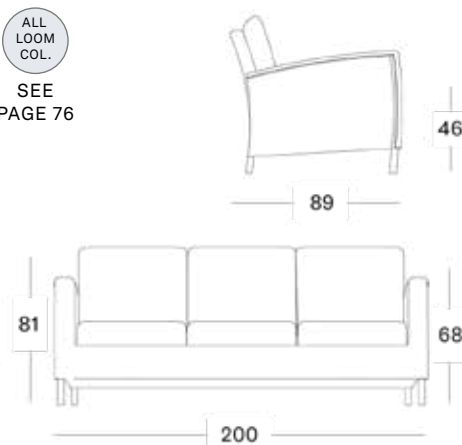

OUTDOOR LLOYD LOOM COLLECTION

DOVILE LOUNGE SOFA 3S GC133 € 1850

- Treated Lloyd Loom weave on an aluminium frame.
- Should be stored indoors during humid and cold weather.

CUSHION:

	CAT. B	CAT. C	CAT. G	COM*
Seat+back cushion with piping <i>12 cm High Resilience foam (seat)/ polyester fibre filling (back)</i>	CB052	CC052	CG052	CE052
	€ 860	€ 980	€ 1098	€ 860

* Fabric usage: CE052: 570 cm

SEAT

SEE PAGE 76

PROTECTIVE COVER PC006 € 315

DOVILE FOOTREST GC129 € 420

GLASS FOR DOVILE FOOTREST GL030 € 98

- Treated Lloyd Loom weave on an aluminium frame.
- Glass top available (optional).
- Should be stored indoors during humid and cold weather.

CUSHION:

	CAT. B	CAT. C	CAT. G	COM*
Seat cushion with piping <i>11 cm polyether foam filling</i>	CB029	CC029	CG029	CE029
	€ 144	€ 155	€ 200	€ 144

* Fabric usage: CE029: 100 cm

WEAVE

SEE PAGE 76