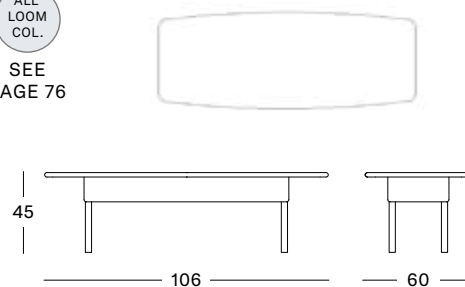

DOVILE COFFEE TABLE GT009 € 720

GLASS FOR DOVILE COFFEE TABLE GL009 € 124

- Treated Lloyd Loom weave on an aluminium frame.
- Glass for table top available (optional).
- Should be stored indoors during humid and cold weather.

WEAVE

SEE PAGE 76