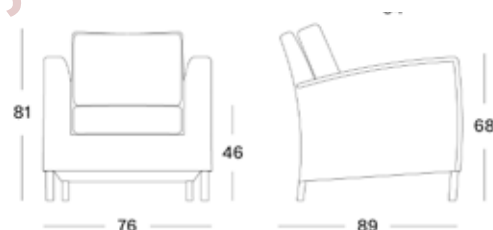

PROTECTIVE COVER PC002

€ 205

DOVILE LOUNGE SOFA 2S GC132

€ 1450

- Treated Lloyd Loom weave on an aluminium frame.
- Should be stored indoors during humid and cold weather.

SEAT

SEE
PAGE 76

CUSHION:	CAT. B	CAT. C	CAT. G	COM*
Seat+back cushion with piping 12 cm High Resilience foam (seat)/ polyester fibre filling (back)	CB051	CC051	CG051	CE051
	€ 648	€ 730	€ 848	€ 648

* Fabric usage: CE051: 420 cm