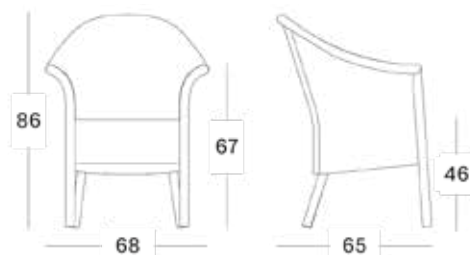

### MONTE CARLO DINING CHAIR GD104 € 585

- Treated Lloyd Loom weave on an aluminium frame.
- Should be stored indoors during humid and cold weather.

SEAT

SEE  
PAGE 76

CUSHION:	CAT. B	CAT. C	CAT. G	COM*
Seat cushion 4 cm polyether foam filling	CB004 € 106	CC004 € 110	CG004 € 138	CE004 € 106

\* Fabric usage: CE004: 65 cm