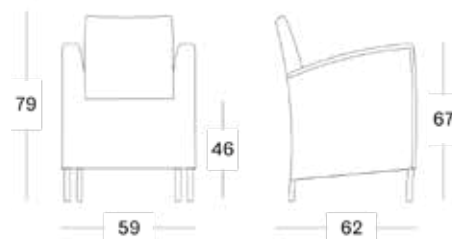

### DOVILE DINING CHAIR GD122

€ 575

- Treated Lloyd Loom weave on an aluminium frame.
- Should be stored indoors during humid and cold weather.

SEAT

SEE  
PAGE 76

CUSHION:	CAT. B	CAT. C	CAT. G	COM*
Seat cushion 4 cm polyether foam filling	CB233	CC233	CG233	CE233
	€ 106	€ 114	€ 148	€ 106

\* Fabric usage: CE233: 70 cm