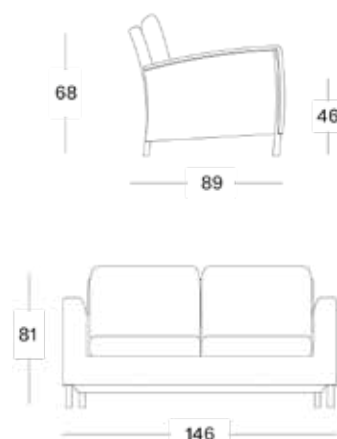

PROTECTIVE COVER PC003

€ 310