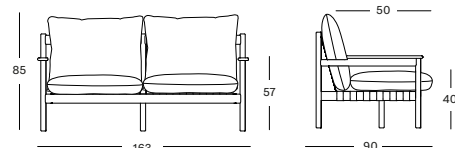

PROTECTIVE COVER PC003 € 350

ODA LOUNGE SOFA 3S GC202 € 2000

- Polypropylene strap on a solid untreated teak frame.

CUSHIONS	CAT. B	CAT. C	CAT. G	COM
3 Seat + 3 back cushions 14 cm quick dry foam polyester fibre filling fabric usage QE312: 580 cm	QB312	QC312	QG312	QE312
	€ 1575	€ 1675	€ 1775	€ 1575

QUICK SHIP SET STONE GC202W002S047QSS1 € 3775

- 1x Oda lounge sofa 3S in untreated teak
- 3x seat cushion and 3x back cushion in Sienna M0505 (cat. G)