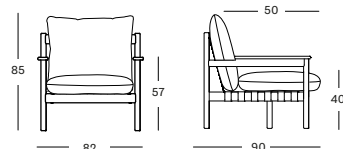

PROTECTIVE COVER PC008 € 295

ODA LOUNGE SOFA 2.5S GC201 € 1600

- Polypropylene strap on a solid untreated teak frame.

CUSHIONS	CAT. B	CAT. C	CAT. G	COM
2 Seat + 2 back cushions 14 cm quick dry foam polyester fibre filling fabric usage QE311: 420 cm	QB311	QC311	QG311	QE311
	€ 1110	€ 1175	€ 1250	€ 1110

QUICK SHIP SET STONE GC201W002S047QSS1 € 2850

- 1x Oda lounge sofa 2.5S in untreated teak
- 2x seat cushion and 2x back cushion in Sienna M0505 (cat. G)