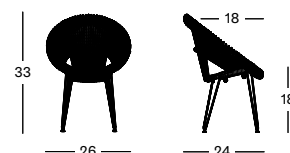

ROY COLLECTION

ROXY DINING CHAIR GD060 € 525

- Polyethylene wicker on an aluminium frame with an epoxy and black powder coated steel frame.

CUSHION	CAT. B	CAT. C	CAT. G	COM
Seat cushion 2 cm polyether foam fabric usage CE171: 60 cm	CB171 € 100	CC171 € 108	CG171 € 138	CE171 € 100

Frame Steel

Black
M007

Seat Wicker

Black
S010

Camel
S022

PROTECTIVE COVER PC001 € 200

ROXANNE DINING CHAIR GD084 € 445

- Polyethylene wicker on an aluminium frame with an epoxy and black powder coated steel frame.

CUSHION	CAT. B	CAT. C	CAT. G	COM
Seat cushion non-removable cover 2 cm polyether foam fabric usage CE193: 55 cm	CB193 € 107	CC193 € 118	CG193 € 133	CE193 € 107
Seat + back cushion non-removable cover 2 cm polyether foam polyester fibre filling fabric usage CE038: 90 cm	CB038 € 198	CC038 € 225	CG038 € 270	CE038 € 198

Frame Steel

Black
M007