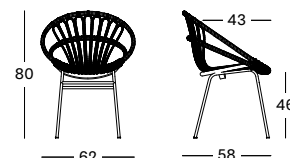

CUSHION	CAT. B	CAT. C	CAT. G	COM
Seat cushion non-removable cover 2 cm polyether foam fabric usage CE193: 55 cm	CB193 € 107	CC193 € 118	CG193 € 133	CE193 € 107
Seat + back cushion non-removable cover 2 cm polyether foam polyester fibre filling fabric usage CE038: 90 cm	CB038 € 198	CC038 € 225	CG038 € 270	CE038 € 198

Frame Steel

Black
M007

Seat Wicker

Black
S010

Camel
S022

PROTECTIVE COVER PC001 € 200

ROY LAZY CHAIR GC061 € 645

- Polyethylene wicker on an aluminium frame with an epoxy and black powder coated steel frame.