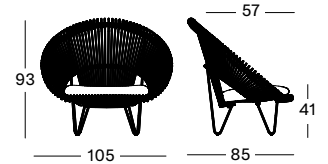

Frame Steel

Black
M007

Seat Wicker

Black
S010

Camel
S022

QUICK SHIP SET CAT. B € 995

- Set including:
- 1x Roy Cocoon in Black or Camel
 - 1x seat cushion in:
 - Canvas S0606 (cat. B)
 - London Stone S0808 (cat. B)