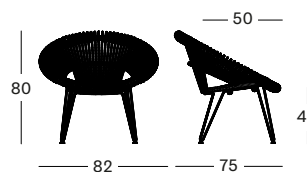

CUSHION	CAT. B	CAT. C	CAT. G	COM
Seat cushion 2 cm polyether foam fabric usage CE172: 65 cm	CB172 € 116	CC172 € 130	CG172 € 165	CE172 € 116

Frame Steel

Black
M007

Seat Wicker

Black
S010

Camel
S022

PROTECTIVE COVER PC002 € 255