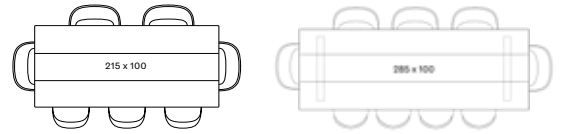

MATTEO COLLECTION

MATTEO DINING TABLE

- Powder coated aluminium frame with an untreated teak top.

DINING TABLE 215X100 GT080 € 3315

DINING TABLE 285X100 GT081 € 3870

PROTECTIVE COVER PC070 MATTEO DINING TABLE 210X100 € 750

PROTECTIVE COVER PC050 MATTEO DINING TABLE 285X100 € 850

Frame Aluminium

Black A007

Dune White A045

Top Teak

Untreated teak W002

MATTEO BENCH

- Powder coated aluminium frame with an untreated teak seat.

BENCH 195X40 GB001 € 1380

BENCH 265X40 GB002 € 2090

PROTECTIVE COVER PC071 MATTEO BENCH 195X40 € 240

PROTECTIVE COVER PC051 MATTEO BENCH 265X40 € 280

Frame Aluminium

Black A007

Dune White A045

Seat Teak

Untreated teak W002

Vraag uw kortingsprijs
Ask your Discount Price
Demandez votre prix de Réduction
Fragen Sie Ihren Rabatt Preis
info@bcosy.be