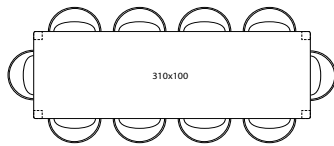

VOLTA DINING TABLE

VOLTA DINING TABLE

- Untreated teak frame with a masai blanco ceramic table top (6 mm).

DINING TABLE 240X100 GT198 € 4855

DINING TABLE 310X100 GT197 € 6735

Frame Teak

Untreated Teak
W002

Top Ceramic