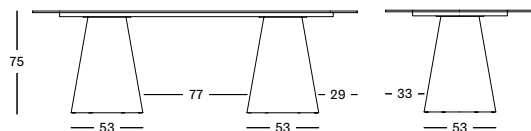

SANDRO DINING TABLE 240X120 GT034A045

- Aluminium frame with a ceramic table top.

FLINT CERAMIC TOP K001 € 5065

SHARDS CERAMIC TOP K002 € 4250

PORTLAND CERAMIC TOP K003 € 4250