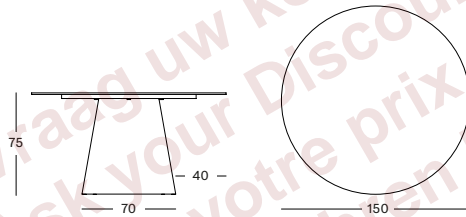

Shards
K002

Portland
K003

SANDRO DINING TABLE DIA 150 GT033A045

- Aluminium frame with a ceramic table top.

FLINT CERAMIC TOP K001 € 3150

SHARDS CERAMIC TOP K002 € 2750

PORTLAND CERAMIC TOP K003 € 2750

SANDRO DINING TABLE 240X120 GT034A045