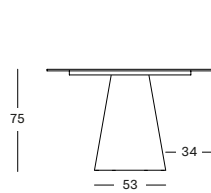

- Aluminium frame with a ceramic table top.

FLINT CERAMIC TOP K001 € 2440

SHARDS CERAMIC TOP K002 € 2250

PORTLAND CERAMIC TOP K003 € 2250

Frame Aluminium

Dune White
A045

Top Ceramic

Flint
K001

Shards
K002

Portland
K003

SANDRO DINING TABLE DIA 150 GT033A045

- Aluminium frame with a ceramic table top.

FLINT CERAMIC TOP K001 € 3150

SHARDS CERAMIC TOP K002 € 2750

PORTLAND CERAMIC TOP K003 € 2750

SANDRO DINING TABLE 240X120 GT034A045