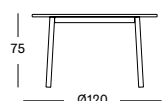

VOLTA DINING TABLE

VOLTA DINING TABLE

- Untreated teak frame with a masai blanco ceramic table top (6 mm).

DINING TABLE 240X100 GT198 € 4855

DINING TABLE 310X100 GT197 € 6735

Frame Teak

Untreated Teak
W002

Top Ceramic

Masai Blanco
K004

NOA DINING TABLE

NOA DINING TABLE

- Untreated teak.

DINING TABLE DIA 90 GT194 € 1835

DINING TABLE DIA 132 GT195 € 2750

DINING TABLE DIA 150 GT196 € 3250

Frame/Top Teak

Untreated Teak
W002

SAM DINING TABLE

SAM DINING TABLE DIA 120 GT190 € 1698

- Untreated teak.

Frame/Top Teak

Untreated Teak
W002