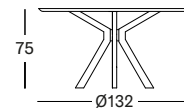

VOLTA DINING TABLE

VOLTA DINING TABLE

- Untreated teak frame with a masai blanco ceramic table top (6 mm).

DINING TABLE 240X100 GT198 € 4855

DINING TABLE 310X100 GT197 € 6735

Frame Teak

Untreated Teak
W002

Top Ceramic

Masai Blanco
K004

NOA DINING TABLE

NOA DINING TABLE

- Untreated teak.

DINING TABLE DIA 90 GT194 € 1835

DINING TABLE DIA 132 GT195 € 2750

DINING TABLE DIA 150 GT196 € 3250

Frame/Top Teak

Untreated Teak
W002

SAM DINING TABLE

SAM DINING TABLE DIA 120 GT190 € 1698

- Untreated teak.

Frame/Top Teak

Untreated Teak
W002