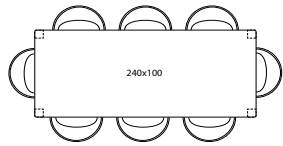

VOLTA DINING TABLE

VOLTA DINING TABLE

- Untreated teak frame with a masai blanco ceramic table top (6 mm).

DINING TABLE 240X100 GT198 € 4855

DINING TABLE 310X100 GT197 € 6735