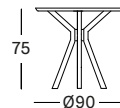

VOLTA DINING TABLE

VOLTA DINING TABLE

- Untreated teak frame with a masai blanco ceramic table top (6 mm).

DINING TABLE 240X100 GT198 € 4855

DINING TABLE 310X100 GT197 € 6735

Frame Teak

Untreated Teak
W002

Top Ceramic

Masai Blanco
K004

NOA DINING TABLE

NOA DINING TABLE

- Untreated teak.

DINING TABLE DIA 90 GT194 € 1835

DINING TABLE DIA 132 GT195 € 2750

DINING TABLE DIA 150 GT196 € 3250

Frame/Top Teak

Untreated Teak
W002

SAM DINING TABLE

SAM DINING TABLE DIA 120 GT190 € 1698

- Untreated teak.

Frame/Top Teak

Untreated Teak
W002