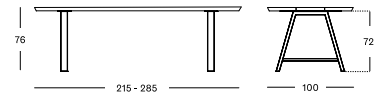

MATTEO BENCH

- Powder coated aluminium frame with an untreated teak seat.

BENCH 195X40 GB001 € 1380

BENCH 265X40 GB002 € 2090

PROTECTIVE COVER PC071 MATTEO BENCH 195X40 € 240

PROTECTIVE COVER PC051 MATTEO BENCH 265X40 € 280