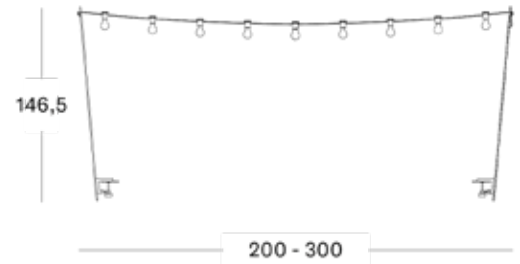

LIGHT MY TABLE BY STUDIOMIE

LIGHT MY TABLE GI001

€ 440

- Black powder coated steel frame, black neoprene cable with cognac coloured leather patches.
- 9x E14 LED lamps included.
- EU plug included.
- Fits on all tables from 2 m to max. 3 m, with table tops up to 6 cm thick.
- Self-assembly kit.

SPARE SET OF 9 LED LAMPS FOR LIGHT MY TABLE SE010

€ 170

- Class II filament.
- G45 Gold.
- Ø 45 mm x 75 mm.
- E14, 2W, 2700K Lumen, AC 220V.
- Energy label A++, 20.000 burning hours.