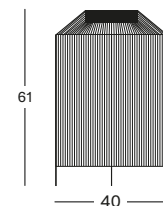

ROPE

FOSSIL GREY
(S033)