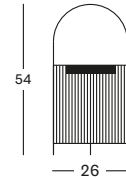

MORA SOLAR LAMPS

MORA LAMP WITH HANDLE 54 CM H GI006

€ 340

- Polypropylene rope on a powder coated steel frame.
- 3W solar LED module with light sensor included.
- Warm white light (2700K)
- EU/UK/US/AUD adapter included.
- 8 hours light per charge.

FRAME

BLACK
(M007)

ROPE

FOSSIL GREY
(S033)