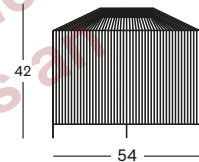

ROPE

FOSSIL GREY
(S033)