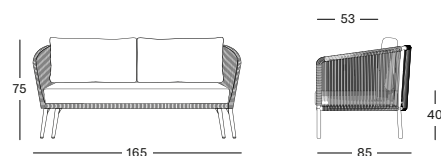

Frame Aluminium

Dune White
A045

Seat Polypropylene rope

Flax
S049

QUICK SHIP SET SANTAL GC003A045S049QSS1 € 3215

- Set including:
- 1x Akari lounge sofa 2,5S in Dune White
 - 1x seat cushion and 2x back cushion in Santal M0606 (cat. G)