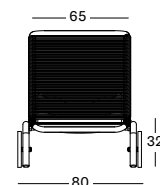

Frame/Seat Aluminium/ Polypropylene rope