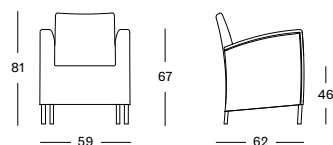

SAFI COLLECTION

SAFI DINING CHAIR GD022 € 655

- Polyethylene wicker on an aluminium frame.

CUSHION	CAT. B	CAT. C	CAT. G	COM
Seat cushion 4 cm polyether foam fabric usage CE233: 60 cm	CB233 € 122	CC233 € 133	CG233 € 168	CE233 € 122

Frame/Seat Synthetic wicker

Old Lace
S007

PROTECTIVE COVER PC001 € 200

SAFI DINING TABLE DIA 120 GT018 € 970

- Polyethylene wicker on an aluminium frame.
- Optional glass top available.