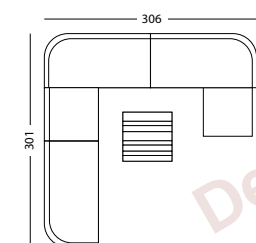

LEO MODULAR SET 5 LEFT	CAT. B	CAT. C	CAT. G	COM

1. Set including:
2. 2x Leo modular corner right seat & back cushions
   - 1x Leo modular corner left seat & back cushions
   - 1x Leo modular center seat & back cushions
   - 1x Leo modular coffee table
   - 1x Leo modular footrest 1x seat cushion

€ 10755	€ 11039	€ 11770	€ 10755

END OF LINE*

PROTECTIVE COVER PC018	€ 1275