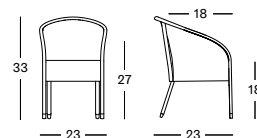

MIA

MIA DINING CHAIR GD002 € 655

- Polyethylene wicker in colour Old Lace on an aluminium frame.

CUSHION	CAT. B	CAT. C	CAT. G	COM
Seat cushion 4 cm polyether foam fabric usage CE112: 70 cm	CB112 € 122	CC112 € 128	CG112 € 160	CE112 € 122

Frame/Seat Synthetic wicker