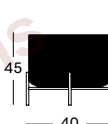

IVO COLLECTION

IVO TABLES

- Aluminium frame with a HDPE wicker and a HPL top.

SIDE TABLE DIA 44 GT008	€ 590
COFFEE TABLE DIA 77 GT007	€ 900
COFFEE TABLE DIA 93 GT006	€ 1125

Basket HDPE wicker

Black S010

Top HPL

Black H055

IVO PLANT STAND

- Black powder coated steel frame with a HDPE wicker plant basket.
- Plastic saucer included.

SMALL DIA 29X36H GA901	€ 260
MEDIUM DIA 40X45H GA902	€ 330
LARGE DIA 29X65H GA903	€ 350

Frame Steel

Black M007

Basket HDPE wicker

Black S010

ROZY COLLECTION

ROZY SIDE & COFFEE TABLE

- Epoxy and black powder coated steel frame with a black HPL top.

SIDE TABLE GT001	€ 490
COFFEE TABLE GT002	€ 998

Frame Steel

Black M007

Top HPL

Black H055

ANTON COLLECTION

ANTON SIDE & COFFEE TABLE

- Untreated solid teak base with a teak table top.

SIDE TABLE DIA 40 GT184	€ 330
COFFEE TABLE DIA 70 GT187	€ 525

Frame/Top Teak

Untreated teak W002