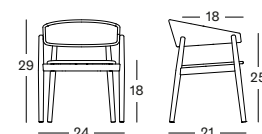

Frame Teak

Seat Wicker