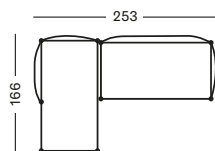

LENTO MODULAR SET 2	CAT. B	CAT. C	CAT. G	COM

1. Set including:
2. 1x Lento modular corner left seat & back cushions
   - 1x Lento modular chaise longue right seat & back cushions

€ 7283	€ 7478	€ 7738	€ 7283

PROTECTIVE COVER PC036	€ 975