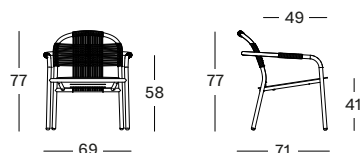

PROTECTIVE COVER PC001 € 200

CLEO LOUNGE CHAIR GC251 € 750

- Polypropylene rope on a powder coated aluminium frame.
- Stackable for max. 2 chairs. Handle with care to avoid damage.

SAGE GREEN / MISTY DOTS

FOSSIL GREY / MISTY DOTS

DUNE WHITE / DUNE WHITE

CUSHION	CAT. B	CAT. C	CAT. G	COM
Seat cushion 3 cm quick dry foam fabric usage QE426: 60 cm	QB426	QC426	QG426	QE426
	€ 155	€ 170	€ 235	€ 155

Frame/rope Aluminium/polypropylene