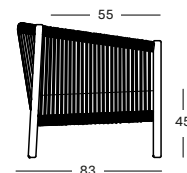

Frame Teak

Untreated teak
W002

Seat Polypropylene rope

Anthracite
S026

QUICK SHIP SET STONE GC138W002S026QSS1 € 4765

Set including: • 1x Lento lounge sofa 3S in untreated teak

- 1x seat cushion and 3x back cushion in Stone T0202 (cat. G)

PROTECTIVE COVER PC021 € 705

LENTO TABLES

- Powder coated aluminium structure with teak legs and a Portland ceramic top (12 mm).

SIDE TABLE DIA 45 GT116 € 750

COFFEE TABLE DIA 68 GT118 € 998

COFFEE TABLE DIA 90 GT117 € 1270