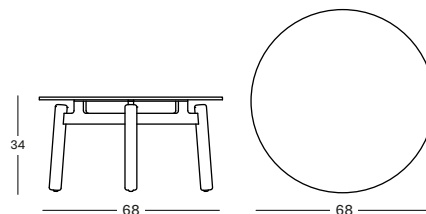

Top Ceramic

Portland
K003