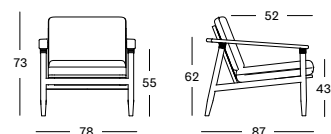

PROTECTIVE COVER PC056 € 275

DAVID LOUNGE SOFA 2S GC086 € 2450

- Polypropylene rope on a stained brushed teak frame.

CUSHIONS	CAT. B	CAT. C	CAT. G	COM
2 Seat + 2 back cushions 12 cm quick dry foam polyester fibre filling fabric usage QE215: 345 cm	QB215	QC215	QG215	QE215
	€ 1120	€ 1225	€ 1275	€ 1120