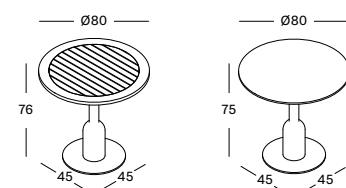

SPHERA DIA 80 BI354

- Bistro dining table with a 2 cm untreated teak top or a 1 cm black HPL and a matt epoxy and black powder coated steel base.
- Other tops available on request with MOQ 20 pcs: up to max 80x80 or dia 100 cm.

TEAK TOP UNTREATED

€ 900

HPL TOP BLACK

€ 1170