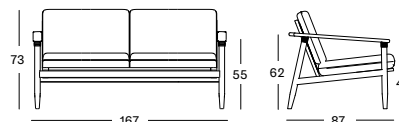

PROTECTIVE COVER PC057 € 370

DAVID LOUNGE SOFA 3S GC093 € 3250

- Polypropylene rope on a stained brushed teak frame.

CUSHIONS	CAT. B	CAT. C	CAT. G	COM
3 Seat + 3 back cushions 12 cm quick dry foam polyester fibre filling fabric usage QE244: 510 cm	QB244	QC244	QG244	QE244
	€ 1480	€ 1625	€ 1820	€ 1480