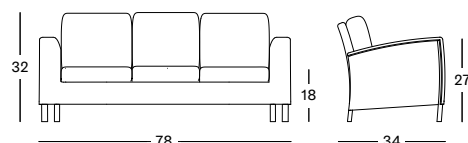

PROTECTIVE COVER PC006 € 435