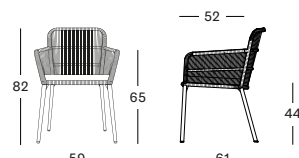

PROTECTIVE COVER PC001 € 200

AKARI LOUNGE CHAIR GC002 € 1075

- Acrylic rope on a powder coated aluminium frame.

CUSHIONS	CAT. B	CAT. C	CAT. G	COM
Seat + back cushion 12 cm quick dry foam polyester fibre filling fabric usage QE315: 174 cm	QB315	QC315	QG315	QE315
	€ 440	€ 470	€ 598	€ 440