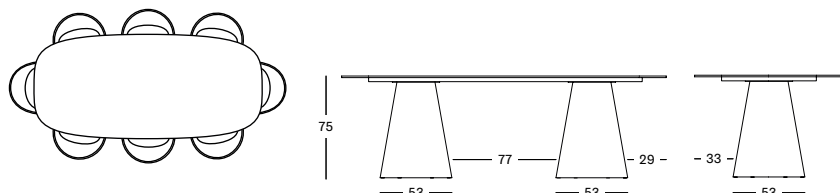

SANDRO DINING TABLE 240X120 GT034A045

- Aluminium frame with a ceramic table top.

FLINT CERAMIC TOP K001 € 5065

SHARDS CERAMIC TOP K002 € 4250

PORTLAND CERAMIC TOP K003 € 4250