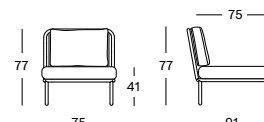

KODO COLLECTION by Studio Segers

KODO MODULAR

- Polypropylene rope on a powder coated aluminium frame.
- 2 connector pieces included per seating module.

Frame/Seat Aluminium/ Polypropylene rope

Dune White
A045S045

KODO MODULAR CENTER GC165 € 1200

CUSHIONS	CAT. B	CAT. C	CAT. G	COM
Seat + back cushion 14 cm quick dry foam polyester fibre filling fabric usage QE406: 250 cm	QB406	QC406	QG406	QE406
	€ 575	€ 610	€ 630	€ 575

Center

KODO MODULAR OTTOMAN GC164 € 610

CUSHION	CAT. B	CAT. C	CAT. G	COM
Seat cushion 14 cm quick dry foam fabric usage QE405: 100 cm	QB405	QC405	QG405	QE405
	€ 380	€ 398	€ 420	€ 380

Ottoman

KODO MODULAR CORNER GC161 € 2585

CUSHIONS	CAT. B	CAT. C	CAT. G	COM
1 Seat + 2 back cushions 14 cm quick dry foam polyester fibre filling fabric usage QE412: 370 cm	QB412	QC412	QG412	QE412
	€ 1075	€ 1150	€ 1220	€ 1075