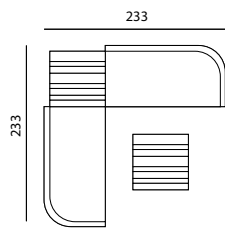

LEO MODULAR SET 1	CAT. B	CAT. C	CAT. G	COM

1. Set including:
2. 1x Leo modular corner left seat & back cushions
   - 1x Leo modular corner right seat & back cushions
   - 2x Leo modular coffee table

€ 6860	€ 7006	€ 7380	€ 6860

This set can be positioned as a left or right corner without any additional items.

END OF LINE*

PROTECTIVE COVER PC012	€ 1095