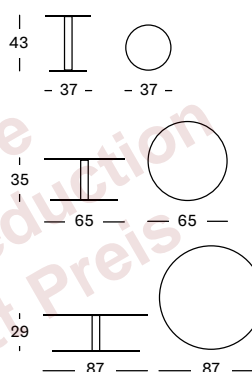

KODO COLLECTION by Studio Segers

KODO ROUND SIDE TABLE GT141

- Powder coated aluminium frame with an aluminium top or ceramic top (12 mm).

ALU TOP DIA 37	€ 425
FLINT CERAMIC TOP DIA 40	€ 1050
SHARDS CERAMIC TOP DIA 40	€ 970
PORTLAND CERAMIC TOP DIA 40	€ 970

Frame Aluminium

Top Aluminium

Ceramic

KODO ROUND COFFEE TABLE DIA 68 GT142

- Powder coated aluminium frame with an aluminium top or ceramic top (12 mm).

ALU TOP DIA 65	€ 920
FLINT CERAMIC TOP DIA 68	€ 1760
SHARDS CERAMIC TOP DIA 68	€ 1595
PORTLAND CERAMIC TOP DIA 68	€ 1595

ALU TOP

KODO ROUND COFFEE TABLE DIA 90 GT143

- Powder coated aluminium frame with an aluminium top or ceramic top (12 mm).

ALU TOP DIA 87	€ 1215
FLINT CERAMIC TOP DIA 90	€ 2430
SHARDS CERAMIC TOP DIA 90	€ 2150
PORTLAND CERAMIC TOP DIA 90	€ 2150

CERAMIC TOP