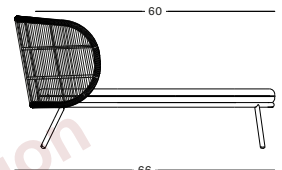

KODO COLLECTION by Studio Segers

KODO DAYBED GC082 € 2498

- Polypropylene rope on a powder coated aluminium frame.

Frame/Seat Aluminium/ Polypropylene rope

Fossil Grey
A033S033

Dune White
A045S045

CUSHIONS	CAT. B	CAT. C	CAT. G	COM
Seat cushion 12 cm quick dry foam fabric usage QE226: 430 cm	QB226 € 1325	QC226 € 1350	QG226 € 1505	QE226 € 1325
Deco 40x40 polyester fibre filling	CB092 € 87	CC092 € 98	CG092 € 112	CE092 € 87
Deco 50x50 polyester fibre filling	CB115 € 98	CC115 € 112	CG115 € 125	CE115 € 98
Deco 60x60 polyester fibre filling	CB123 € 114	CC123 € 125	CG123 € 150	CE123 € 114

QUICK SHIP SET FOSSIL GREY PINE GREEN GC082A033S033QSS5 € 4588

QUICK SHIP SET DUNE WHITE PINE GREEN GC082A045S045QSS5 € 4588

1. Set including:
2. 1x Kodo daybed in Fossil Grey or Dune White
   - 1x seat cushion in Almond P0303 (cat. C)
   - 2x deco cushion 40x40 in Pine Green M0202 (cat. C)
   - 3x deco cushion 50x50 in Olive Green S2727 (cat. B)
   - 2x deco cushion in 60x60 in Almond P0303 (cat. C)

DECO CUSHIONS polyester fibre filling	CAT. B	CAT. C	CAT. G	COM
35X50 Fabric usage: 45 cm	CB114 € 89	CC114 € 100	CG114 € 114	CE114 € 89
40X40 Fabric usage: 50 cm	CB092 € 87	CC092 € 98	CG092 € 112	CE092 € 87
45X50 Fabric usage: 55 cm	CB067 € 92	CC067 € 104	CG067 € 118	CE067 € 92
50X50 Fabric usage: 60 cm	CB115 € 98	CC115 € 112	CG115 € 125	CE115 € 98
60X60 Fabric usage: 70 cm	CB123 € 114	CC123 € 125	CG123 € 150	CE123 € 114

PROTECTIVE COVER PC010 € 540