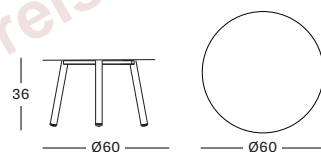

LILO COFFEE TABLE DIA 68 GT145 € 460

- Powder coated aluminium frame.

SAGE GREEN A046

FOSSIL GREY A033

DUNE WHITE A045

TERRACOTTA A028

MOSS A016

TAUPE A011

BLACK A007