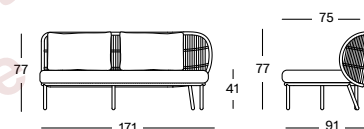

2 Seater Left