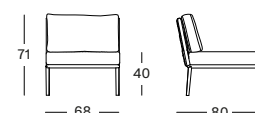

LEO MODULAR CENTER GC049 € 770 **END OF LINE***

- Acrylic rope on a powder coated aluminium frame.

CUSHIONS	CAT. B	CAT. C	CAT. G	COM
Seat + back cushion 12 cm quick dry foam polyester fibre filling fabric usage QE362: 185 cm	QB362	QC362	QG362	QE362
	€ 535	€ 575	€ 690	€ 535

Frame Aluminium

Lava
A013

Seat Acrylic rope

Lava
S013