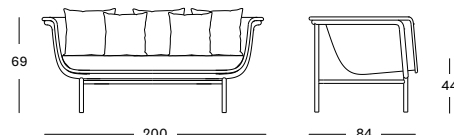

PROTECTIVE COVER PC005 € 405

Frame Aluminium

Black A007 White A008

Seat Wicker

Taupe S021 Natural S024