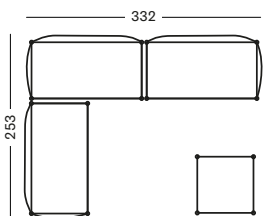

LENTO MODULAR SET 6

1. Set including:
2. 2x Lento modular corner right seat & back cushions
   - 1x Lento modular corner left seat & back cushions
   - 1x Lento modular ottoman seat cushion

CAT. B	CAT. C	CAT. G	COM
€ 12234	€ 12584	€ 13054	€ 12234

PROTECTIVE COVER PC040 € 1275