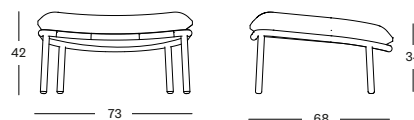

KODO COLLECTION by Studio Segers

KODO FOOTREST GC046 € 410

- Powder coated aluminium frame.

CUSHION	CAT. B	CAT. C	CAT. G	COM
Seat cushion 12 cm quick dry foam fabric usage QE142: 180 cm	QB142 € 398	QC142 € 425	QG142 € 480	QE142 € 398

Frame Aluminium