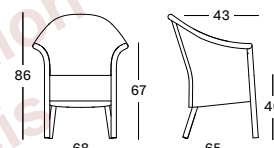

PROTECTIVE COVER PC001 € 200