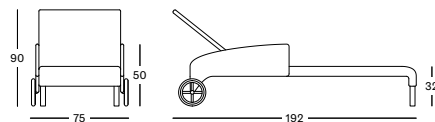

OUTDOOR LLOYD LOOM COLLECTION

DOVILE SUNLOUNGER WITH ARMS GC120 € 1398

- Treated Lloyd Loom weave on an aluminium frame.
- Should be stored indoors during humid and cold weather.

Frame/Seat Lloyd Loom

All colours
see page 10

CUSHION	CAT. B	CAT. C	CAT. G	COM
Removable cover with piping 3 cm polyether foam fabric usage CE120: 230 cm	CB120 € 300	CC120 € 330	CG120 € 435	CE120 € 300
Non-removable cover with piping 3 cm polyether foam fabric usage CE020: 240 cm	CB020 € 290	CC020 € 315	CG020 € 405	CE020 € 290