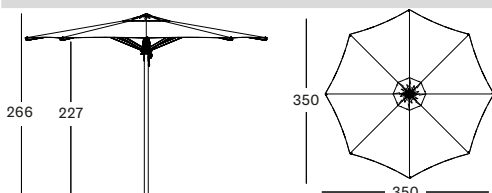

PARASOL BASE 300X300/350X350 LG004M011 € 750

- Powder coated steel plate with zinc plating.
- Black swivel castors with lock.