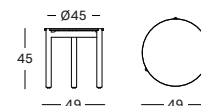

ODA COFFEE TABLE DIA 90 GT151

- Solid untreated teak frame with ceramic top (12 mm).

FLINT CERAMIC TOP	€ 1375
SHARDS CERAMIC TOP	€ 1270
PORTLAND CERAMIC TOP	€ 1270