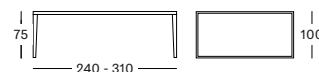

DINING TABLE 310X100 GT197 € 6735

Frame Teak

Untreated Teak
W002

Top Ceramic

Masai Blanco
K004

NOA DINING TABLE

NOA DINING TABLE

- Untreated teak.