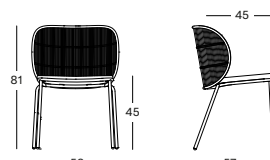

PROTECTIVE COVER PC001 € 200

PROTECTIVE COVER PC020 (4X) € 205

KODO DINING TABLE 210X100 GT049

- Powder coated aluminium frame with a ceramic top (12 mm)