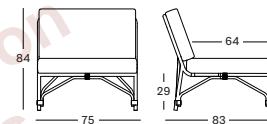

PROTECTIVE COVER ON REQUEST

Frame/Seat Synthetic wicker

Off white
S003