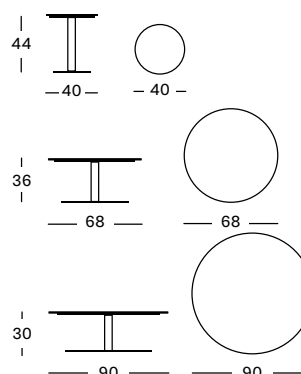

CERAMIC TOP