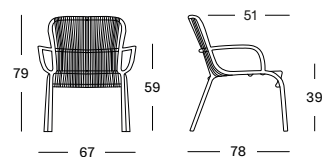

PROTECTIVE COVER PC060 € 270

LOOP FOOTREST GC080

- Black polyethylene fibre on a powder coated aluminium frame.
- Polypropylene rope on a powder coated aluminium frame (Dune White, Taupe, Fossil Grey, Moss, Terracotta).

FOOTREST BLACK € 330

FOOTREST ROPE € 370

Frame/Rope Aluminium/Polyethylene fibre

Aluminium/Polypropylene rope