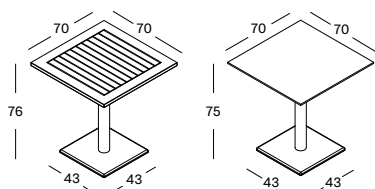

HPL TOP BLACK

€ 915

RONDA DIA 110 BI557

- Bistro dining table with a 2 cm untreated teak top or a 1 cm black HPL top and a matt epoxy and black powder coated steel base.
- Other tops available on request with MOQ 20 pcs: up to max dia 120 cm.