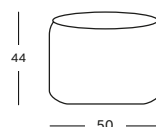

OLAF

- Outer cover available in all Vincent Sheppard fabrics. See page 13.
- Inner cover made out of breathable polyester, filled with polystyrene beads.

DIA 50 PF001	CAT. B	CAT. C	CAT. G	COM
Polystyrene beads & fibre fabric usage PF001E: 110 cm	PF001B	PF001C	PF001G	PF001E
	€ 570	€ 590	€ 630	€ 570

DIA 80 PF002	CAT. B	CAT. C	CAT. G	COM
Polystyrene beads & fibre	PF002B	PF002C	PF002G	PF002E