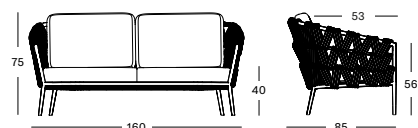

Frame Aluminium

Lava
A013

Seat Acrylic rope

Lava
S013

QUICK SHIP SET ZINC GC035A013S013QSS1 € 2895

- Set including:
- 1x Leo lounge sofa in Lava
 - 2x seat cushion and 2x back cushion in Savane Zinc S2121 (cat. C)