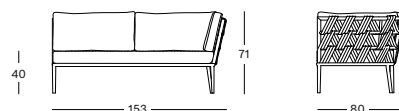

LEO COLLECTION

LEO MODULAR CORNER LEFT GC047 € 1550 **END OF LINE***

- Acrylic rope on a powder coated aluminium frame.

CUSHIONS	CAT. B	CAT. C	CAT. G	COM
1 Seat + 3 back cushions 12 cm quick dry foam polyester fibre filling fabric usage QE360: 510 cm	QB360	QC360	QG360	QE360
	€ 1080	€ 1153	€ 1340	€ 1080

Frame Aluminium

Lava
A013

Seat Acrylic rope

Lava
S013

QUICK SHIP SET CORNER LEFT ZINC GC047A013S013QSS1 € 2703 **END OF LINE***

- 1x Leo modular corner left in Lava
- 1x seat cushion and 3x back cushion in Savane Zinc S2121 (cat. C)

LEO MODULAR CORNER RIGHT GC048 € 1550 **END OF LINE***

- Acrylic rope on a powder coated aluminium frame.

CUSHIONS	CAT. B	CAT. C	CAT. G	COM
1 Seat + 3 back cushions 12 cm quick dry foam polyester fibre filling fabric usage QE361: 510 cm	QB361	QC361	QG361	QE361
	€ 1080	€ 1153	€ 1340	€ 1080

Frame Aluminium

Lava
A013

Seat Acrylic rope

Lava
S013