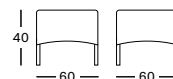

GLASS FOR DOVILE SIDE TABLE GL020 € 85 END OF LINE*