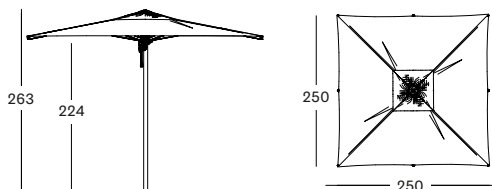

FLORENCE COLLECTION

NEW

FLORENCE PARASOL 250X250

- Frame in clear varnished eucalyptus.
- Canopy standard with Canvas S0606, Sunbrella Solids on demand.

CANOPY SUNBRELLA CANVAS PA001W010BS06 € 1795

CANOPY SUNBRELLA SOLIDS PA001W010B € 2195

PARASOL BASE FOR 250X250 LG003M011 € 750

- Powder coated steel plate with zinc plating.
- Black swivel castors with lock.

Frame **Wood**

Eucalyptus
W010

Base **Steel**

Champagne
M011

Canopy fabric **Sunbrella Solids cat. B**
In stock

CANVAS
S0606

Canopy fabric **Sunbrella Solids cat. B**
On demand

LIN
S1212

LONDON STONE
S0808

MINERAL BLUE
S1010

DARK SMOKE
S0909

BLUSH
S2929

BLACK
S1515

AMBER
S3030

OLIVE GREEN
S2727

CARBON BEIGE
S2828

FLORENCE PARASOL 300X300

- Frame in clear varnished eucalyptus.
- Canopy standard with Canvas S0606, Sunbrella Solids on demand.

CANOPY SUNBRELLA CANVAS PA002W010BS06 € 2095

CANOPY SUNBRELLA SOLIDS PA002W010B € 2495