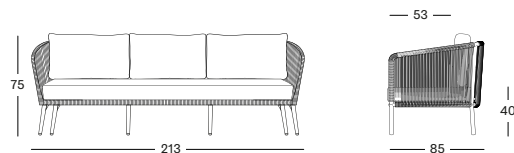

PROTECTIVE COVER PC061 € 450

KODO COLLECTION by Studio Segers

KODO LOUNGE CHAIR GC042 € 998

- Polypropylene rope on a powder coated aluminium frame.

Frame/Seat Aluminium/ Polypropylene rope

CUSHIONS	CAT. B	CAT. C	CAT. G	COM
Seat cushion 12 cm quick dry foam fabric usage QE142: 180 cm	QB142 € 398	QC142 € 425	QG142 € 480	QE142 € 398
Deco 40x40 polyester fibre filling	CB092 € 87	CC092 € 98	CG092 € 112	CE092 € 87
Deco 50x50 polyester fibre filling	CB115 € 98	CC115 € 112	CG115 € 125	CE115 € 98