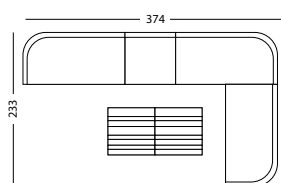

LEO MODULAR SET 4 RIGHT	CAT. B	CAT. C	CAT. G	COM

1. Set including:
2. 2x Leo modular corner left seat & back cushions
   - 1x Leo modular corner right seat & back cushions
   - 1x Leo modular center seat & back cushion
   - 2x Leo modular coffee table

€ 10795	€ 11054	€ 11730	€ 10795

END OF LINE*

PROTECTIVE COVER PC017	€ 1225