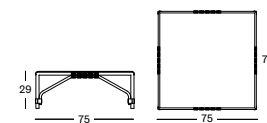

GLASS FOR LUCY MODULAR COFFEE TABLE GL032 € 115

Frame/Seat Synthetic wicker

Off white
S003