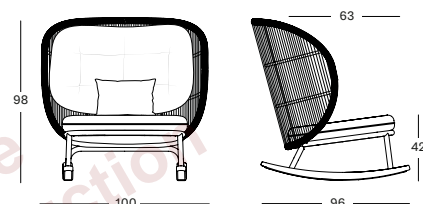

KODO COLLECTION by Studio Segers

KODO ROCKING CHAIR GC087 € 1550

- Polypropylene rope on a powder coated aluminium frame.

Frame/Seat Aluminium/ Polypropylene rope

Fossil Grey
A033S033

Dune White
A045S045

Slats Teak

Untreated teak
W002

CUSHIONS	CAT. B	CAT. C	CAT. G	COM
Seat cushion 12 cm quick dry foam fabric usage QE142: 180 cm	QB142 € 398	QC142 € 425	QG142 € 480	QE142 € 398
Back cushion polyester fibre filling fabric usage QE144: 210 cm	CB144 € 320	CC144 € 350	CG144 € 410	CE144 € 320
Deco 35x50 polyester fibre filling	CB114 € 89	CC114 € 100	CG114 € 114	CE114 € 89

QUICK SHIP SET COMBI 2 FOSSIL GREY ALMOND GC087A033S033QSS21 € 2414

QUICK SHIP SET COMBI 2 DUNE WHITE ALMOND GC087A045S045QSS21 € 2414

1. Set including:
2. 1x Kodo rocking chair in Fossil Grey or Dune White
   - 1x seat cushion in Almond P0303 (cat. C)
   - 1x back cushion in Almond P0303 (cat. C)
   - 1x deco cushion 35x50 in Olive Green S2727 (cat. B)

DECO CUSHIONS polyester fibre filling	CAT. B	CAT. C	CAT. G	COM
35X50 Fabric usage: 45 cm	CB114 € 89	CC114 € 100	CG114 € 114	CE114 € 89
40X40 Fabric usage: 50 cm	CB092 € 87	CC092 € 98	CG092 € 112	CE092 € 87
45X50 Fabric usage: 55 cm	CB067 € 92	CC067 € 104	CG067 € 118	CE067 € 92
50X50 Fabric usage: 60 cm	CB115 € 98	CC115 € 112	CG115 € 125	CE115 € 98
60X60 Fabric usage: 70 cm	CB123 € 114	CC123 € 125	CG123 € 150	CE123 € 114

PROTECTIVE COVER PC007 € 315