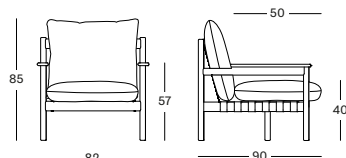

ODA COLLECTION

ODA LOUNGE CHAIR GC200 € 1150

- Polypropylene strap on a solid untreated teak frame.

CUSHIONS	CAT. B	CAT. C	CAT. G	COM
Seat + back cushion 14 cm quick dry foam polyester fibre filling fabric usage QE310: 210 cm	QB310	QC310	QG310	QE310
	€ 540	€ 570	€ 585	€ 540

Frame Teak

Seat Polypropylene strap

QUICK SHIP SET SIENNA GC200W002S047QSS1 € 1735

- 1x Oda lounge chair in untreated teak
- 1x seat cushion and 1x back cushion in Sienna M0505 (cat. G)

PROTECTIVE COVER PC063 € 275

ODA LOUNGE SOFA 2.5S GC201 € 1730

- Polypropylene strap on a solid untreated teak frame.

CUSHIONS	CAT. B	CAT. C	CAT. G	COM
2 Seat + 2 back cushions 14 cm quick dry foam polyester fibre filling fabric usage QE311: 420 cm	QB311	QC311	QG311	QE311
	€ 1130	€ 1198	€ 1275	€ 1130

Frame Teak

Seat Polypropylene strap