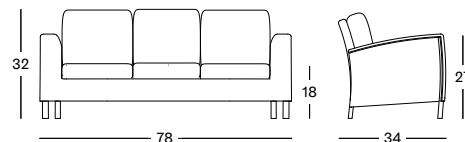

SAFI COLLECTION

SAFI LOUNGE CHAIR GC024 € 990

- Polyethylene wicker on an aluminium frame.

CUSHIONS	CAT. B	CAT. C	CAT. G	COM
Seat + back cushion 12 cm quick dry foam polyester fibre filling fabric usage QE250: 200 cm	QB250	QC250	QG250	QE250
	€ 495	€ 520	€ 645	€ 495

PROTECTIVE COVER PC056 € 275

Frame/Seat Synthetic wicker

SAFI LOUNGE SOFA 2S GC032 € 1898

- Polyethylene wicker on an aluminium frame.

CUSHIONS	CAT. B	CAT. C	CAT. G	COM
2 Seat + 2 back cushions 12 cm quick dry foam polyester fibre filling fabric usage QE251: 340 cm	QB251	QC251	QG251	QE251
	€ 945	€ 1045	€ 1220	€ 945

PROTECTIVE COVER PC057 € 370

Frame/Seat Synthetic wicker

SAFI LOUNGE SOFA 3S GC033 € 2465

- Polyethylene wicker on an aluminium frame.

CUSHIONS	CAT. B	CAT. C	CAT. G	COM
3 Seat + 3 back cushions 12 cm quick dry foam polyester fibre filling fabric usage QE252: 465 cm	QB252	QC252	QG252	QE252
	€ 1250	€ 1315	€ 1660	€ 1250

PROTECTIVE COVER PC006 € 435

Frame/Seat Synthetic wicker