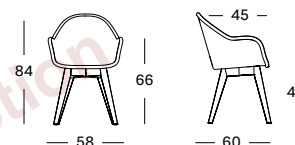

EDGARD COLLECTION

EDGARD DINING CHAIR GD083

TEAK BASE

€ 575

- Polyethylene wicker on an aluminium frame with an untreated teak base.

CUSHION	CAT. B	CAT. C	CAT. G	COM
Seat cushion 2 cm polyether foam fabric usage CE077: 60 cm	CB077	CC077	CG077	CE077
	€ 98	€ 108	€ 137	€ 98

Frame Teak

Steel A

Seat Synthetic wicker

QUICK SHIP SET CAT. B

€ 673

1. Set including:
2. 1x Edgard dining chair Old Lace, Mocca or Black with teak base
   - 1x seat cushion in:
     - Black S1515 (cat. B)
     - London Stone S0808 (cat. B)

QUICK SHIP SET CAT. C

€ 683

1. Set including:
2. 1x Edgard dining chair Old Lace, Mocca or Black with teak base
   - 1x seat cushion in Almond P0303 (cat. C)