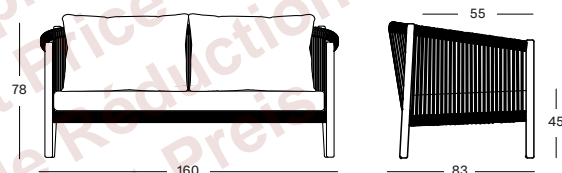

LENTO COLLECTION by Bertrand Lejoly

LENTO LOUNGE SOFA 2.5S GC137 € 2400

- Polypropylene rope on a powder coated aluminium frame with teak legs.

Frame Teak

Untreated teak
W002

Seat Polypropylene rope

Anthracite
S026

CUSHION COMBI 1	CAT. B	CAT. C	CAT. G	COM
1 Seat + 2 back cushions 12 cm quick dry foam polyester fibre filling fabric usage QE381: 400 cm	QB381	QC381	QG381	QE381
	€ 1195	€ 1260	€ 1370	€ 1195

CUSHION COMBI 2	CAT. B	CAT. C	CAT. G	COM
Seat + wing cushion 12 cm quick dry foam polyester fibre filling fabric usage QE382: 500 cm	QB382	QC382	QG382	QE382
	€ 1235	€ 1310	€ 1425	€ 1235

QUICK SHIP SET COMBI 1 STONE GC137W002S026QSS1 € 3770

Set including: • 1x Lento lounge sofa 2,5S in untreated teak

- 1x seat cushion and 2x back cushion in Stone T0202 (cat. G)

QUICK SHIP SET COMBI 2 STONE GC137W002S026QSS2 € 3825

Set including: • 1x Lento lounge sofa 2,5S in untreated teak

- 1x seat cushion and 1x wing cushion in Stone T0202 (cat. G)