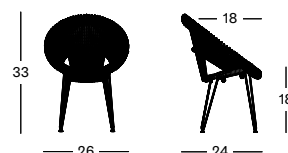

ROY COLLECTION

ROXY DINING CHAIR GD060 € 525

- Polyethylene wicker on an aluminium frame with an epoxy and black powder coated steel frame.

CUSHION	CAT. B	CAT. C	CAT. G	COM
Seat cushion 2 cm polyether foam fabric usage CE171: 60 cm	CB171 € 100	CC171 € 108	CG171 € 138	CE171 € 100

Frame Steel

Black
M007

Seat Wicker

Black
S010

Camel
S022

PROTECTIVE COVER PC001 € 200

ROXANNE DINING CHAIR GD084 € 445

- Polyethylene wicker on an aluminium frame with an epoxy and black powder coated steel frame.

CUSHION	CAT. B	CAT. C	CAT. G	COM
Seat cushion non-removable cover 2 cm polyether foam fabric usage CE193: 55 cm	CB193 € 107	CC193 € 118	CG193 € 133	CE193 € 107
Seat + back cushion non-removable cover 2 cm polyether foam polyester fibre filling fabric usage CE038: 90 cm	CB038 € 198	CC038 € 225	CG038 € 270	CE038 € 198

Frame Steel

Black
M007