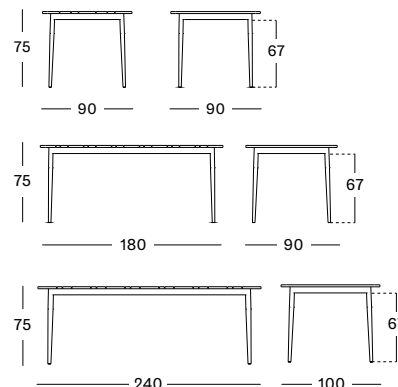

LEO COLLECTION

LEO DINING CHAIR GD075 € 698

- Acrylic rope on a powder coated aluminium frame.

CUSHIONS	CAT. B	CAT. C	CAT. G	COM
Seat + back cushion 4 cm quick dry foam 12 cm polyester fibre filling fabric usage QE387: 110 cm	QB387	QC387	QG387	QE387
	€ 245	€ 270	€ 355	€ 245

Frame Aluminium

Lava
A013

Seat Acrylic rope

Lava
S013

QUICK SHIP SET ZINC GD075A013S013QSS1 € 968

1. Set including:
2. 1x Leo dining chair in Lava
   - 1x seat cushion and 1x back cushion in Savane Zinc S2121 (cat. C)

PROTECTIVE COVER PC001 € 200

LEO DINING TABLES

- Powder coated aluminium frame with an untreated solid teak top.

TEAK TOP 90X90 GT075 € 1400

TEAK TOP 180X90 GT074 € 2050

TEAK TOP 240X100 GT073 € 2750

Frame Aluminium

Lava
A013

Top Teak

Untreated teak
W002

LEO COFFEE & SIDE TABLES

- Powder coated aluminium frame and top.

SIDE TABLE DIA 45 GT068 € 330

COFFEE TABLE DIA 60 GT069 € 350

COFFEE TABLE DIA 70 GT072 € 425

Frame Aluminium

Lava
A013