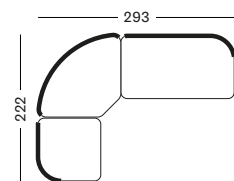

KODO MODULAR SET 6

1. Set including:
2. 1x Kodo Modular 2 seater left seat & back cushions included
   - 1x Kodo Modular corner seat & back cushions
   - 1x Kodo Modular 1 seater right seat & back cushion

CAT. B	CAT. C	CAT. G	COM
€ 9455	€ 9640	€ 9773	€ 9455

PROTECTIVE COVER PC028 € 1020