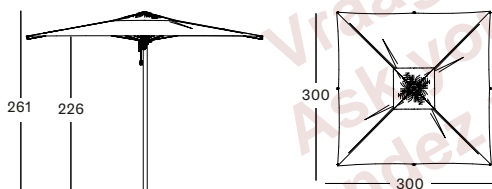

FLORENCE PARASOL 300X300

- Frame in clear varnished eucalyptus.
- Canopy standard with Canvas S0606, Sunbrella Solids on demand.

CANOPY SUNBRELLA CANVAS PA002W010BS06 € 2095

CANOPY SUNBRELLA SOLIDS PA002W010B € 2495