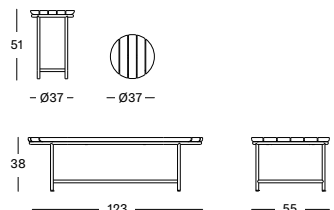

Base Aluminium

Top Teak

WICKED SIDE & COFFEE TABLES

- Powder coated aluminium base in black or white with an untreated teak top.

SIDE TABLE DIA 37 GT070 € 310

COFFEE TABLE 123X55 GT071 € 860

Base Aluminium

Top Teak