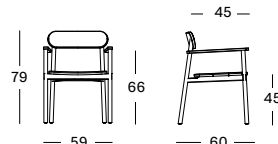

FREYA

FREYA DINING ARMCHAIR GD190 € 860

- Solid untreated teak chair.

CUSHION	CAT. B	CAT. C	CAT. G	COM
Seat cushion 2 cm polyether foam fabric usage QE423: 70 cm	QB423 € 135	QC423 € 145	QG423 € 170	QE423 € 135

Frame/Seat Teak