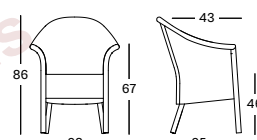

Frame/Seat Synthetic wicker

PROTECTIVE COVER PC001 € 200

REMI

REMI DINING CHAIR GD183

- Polypropylene rope on an aluminium frame with an untreated teak base.

TEAK BASE € 798

CUSHION	CAT. B	CAT. C	CAT. G	COM
Seat cushion 2 cm polyether foam fabric usage CE077: 60 cm	CB077 € 98	CC077 € 108	CG077 € 137	CE077 € 98