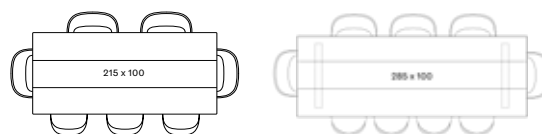

PROTECTIVE COVER PC070 MATTEO DINING TABLE 210X100 € 750

PROTECTIVE COVER PC050 MATTEO DINING TABLE 285X100 € 850

Frame Aluminium

Black
A007

Dune White
A045

Top Teak

Untreated teak
W002

MATTEO BENCH