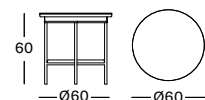

PROTECTIVE COVER PC052 € 180

NIMES DINING TABLE

- Treated Lloyd Loom weave on an aluminium frame.
- Should be stored indoors during humid and cold weather.
- Optional glass top available.

NIMES DINING TABLE DIA 110 GT010 € 998