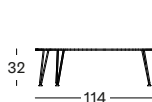

Frame Steel

Black M007

Top HPL

Black H055

ANTON COLLECTION

ANTON SIDE & COFFEE TABLE

- Untreated solid teak base with a teak table top.

SIDE TABLE DIA 40 GT184	€ 330
COFFEE TABLE DIA 70 GT187	€ 525