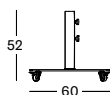

FLORENCE COLLECTION

NEW

FLORENCE PARASOL 250X250

- Frame in clear varnished eucalyptus.
- Canopy standard with Canvas S0606, Sunbrella Solids on demand.

CANOPY SUNBRELLA CANVAS PA001W010BS06 € 1795

CANOPY SUNBRELLA SOLIDS PA001W010B € 2195

PARASOL BASE FOR 250X250 LG003M011 € 750

- Powder coated steel plate with zinc plating.
- Black swivel castors with lock.

Frame **Wood**

Eucalyptus
W010

Base **Steel**

Champagne
M011

Canopy fabric **Sunbrella Solids cat. B**
In stock

CANVAS
S0606

Canopy fabric **Sunbrella Solids cat. B**
On demand

LIN
S1212

LONDON STONE
S0808

MINERAL BLUE
S1010

DARK SMOKE
S0909

BLUSH
S2929

BLACK
S1515

AMBER
S3030

OLIVE GREEN
S2727

CARBON BEIGE
S2828

FLORENCE PARASOL 300X300

- Frame in clear varnished eucalyptus.
- Canopy standard with Canvas S0606, Sunbrella Solids on demand.

CANOPY SUNBRELLA CANVAS PA002W010BS06 € 2095

CANOPY SUNBRELLA SOLIDS PA002W010B € 2495

PARASOL BASE 300X300/350X350 LG004M011 € 750

- Powder coated steel plate with zinc plating.
- Black swivel castors with lock.

FLORENCE PARASOL 350X350

- Frame in clear varnished eucalyptus.
- Canopy standard with Canvas S0606, Sunbrella Solids on demand.

CANOPY SUNBRELLA CANVAS PA003W010BS06 € 1995

CANOPY SUNBRELLA SOLIDS PA003W010B € 2595

PARASOL BASE 300X300/350X350 LG004M011 € 750

- Powder coated steel plate with zinc plating.
- Black swivel castors with lock.