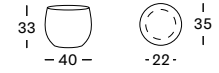

SAYA OVAL GF002T001 € 590

- Set of 2 plant pots
- Hand shaped clay
- Kiln fired ceramic
- Drainage hole

SAYA CONIC GF003T001 € 520

- Set of 2 plant pots
- Hand shaped clay
- Kiln fired ceramic
- Drainage hole

PLANT POT FEET SET SE027 € 21

- Set of 6 black rubber feet to raise your plant pot off the ground.

Vraag uw kortingsprijs
Ask your Discount Price
Demandez votre prix de Réduction
Fragen Sie Ihren Rabatt Preis
info@bcosy.be