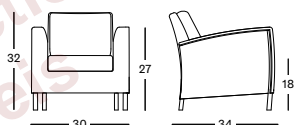

PROTECTIVE COVER PC056 € 275

DOVILE LOUNGE SOFA 2S GC132 € 1625

- Treated Lloyd Loom weave on an aluminium frame.
- Should be stored indoors during humid and cold weather.

CUSHIONS	CAT. B	CAT. C	CAT. G	COM
2 Seat + 2 back cushions 12 cm High Resilience foam polyester fibre filling fabric usage CE051: 420 cm	CB051 € 865	CC051 € 945	CG051 € 1045	CE051 € 865