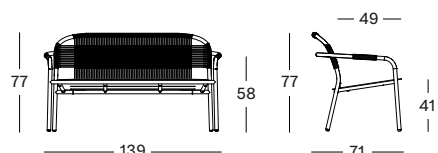

PROTECTIVE COVER PC060 € 270

CLEO LOUNGE SOFA GC252 € 1398

- Polypropylene rope on a powder coated aluminium frame.
- Stackable for max. 2 sofas. Handle with care to avoid damage.

SAGE GREEN / MISTY DOTS

FOSSIL GREY / MISTY DOTS

DUNE WHITE / DUNE WHITE

CUSHION	CAT. B	CAT. C	CAT. G	COM
Seat cushion 3 cm quick dry foam fabric usage QE427: 130 cm	QB427	QC427	QG427	QE427
	€ 235	€ 255	€ 350	€ 235

Frame/rope Aluminium/polypropylene