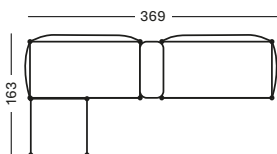

LENTO MODULAR SET 8

1. Set including:
2. 1x Lento modular corner right seat & back cushions
   - 1x Lento modular corner left seat & back cushions
   - 1x Lento modular ottoman seat cushion
   - 1x Lento modular connecting side table with Portland ceramic top

CAT. B	CAT. C	CAT. G	COM
€ 9336	€ 9576	€ 9901	€ 9336

PROTECTIVE COVER PC042 € 755