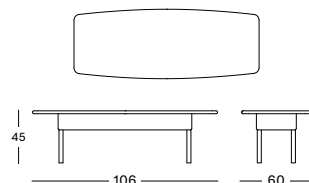

GLASS FOR DOVILE COFFEE TABLE GL009 € 135 END OF LINE*