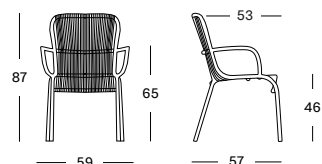

LOOP COLLECTION

LOOP DINING CHAIR GD078

- Black polyethylene fibre on a powder coated aluminium frame.
- Polypropylene rope on a powder coated aluminium frame (Dune White, Taupe, Fossil Grey, Moss, Terracotta).
- Stackable for max. 4 chairs. Handle with care to avoid damage.
- Only available per 2 pieces.

DINING CHAIR BLACK € 410

DINING CHAIR ROPE € 475

Frame/Rope Aluminium/Polyethylene fibre

Aluminium/Polypropylene rope

PROTECTIVE COVER PC020 (4X) € 205

LOOP LOUNGE CHAIR GC079

- Black polyethylene fibre on a powder coated aluminium frame.
- Polypropylene rope on a powder coated aluminium frame (Dune White, Taupe, Fossil Grey, Moss, Terracotta).
- Stackable for max. 4 chairs. Handle with care to avoid damage.
- Only available per 2 pieces.

LOUNGE CHAIR BLACK € 495

LOUNGE CHAIR ROPE € 575

Frame/Rope Aluminium/Polyethylene fibre

Aluminium/Polypropylene rope