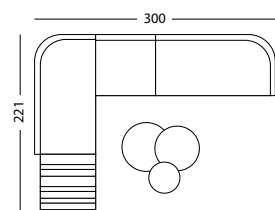

- Set including:
- 2x Leo modular corner left seat & back cushions
 - 1x Leo modular center 1x seat & back cushions
 - 1x Leo modular coffee table
 - 1x Leo side table dia 45
 - 1x Leo coffee table dia 60
 - 1x Leo coffee table dia 70