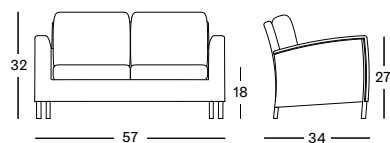

PROTECTIVE COVER PC057 € 370

DOVILE LOUNGE SOFA 3S GC133 € 1950

- Treated Lloyd Loom weave on an aluminium frame.
- Should be stored indoors during humid and cold weather.

CUSHIONS	CAT. B	CAT. C	CAT. G	COM
3 Seat + 3 back cushions 12 cm High Resilience foam polyester fibre filling fabric usage CE052: 570 cm	CB052 € 1105	CC052 € 1260	CG052 € 1325	CE052 € 1105