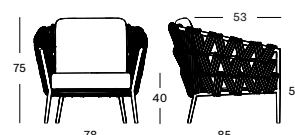

LEO COLLECTION

LEO LOUNGE CHAIR GC034 € 1200

- Acrylic rope on a powder coated aluminium frame.

CUSHIONS	CAT. B	CAT. C	CAT. G	COM
Seat + back cushion 12 cm quick dry foam polyester fibre filling fabric usage QE071: 180 cm	QB071	QC071	QG071	QE071
	€ 380	€ 400	€ 500	€ 380

Frame Aluminium

Lava
A013

Seat Acrylic rope

Lava
S013

QUICK SHIP SET ZINC GC034A013S013QSS1 € 1600

1. Set including:
2. 1x Leo lounge chair in Lava
   - 1x seat cushion and 1x back cushion in Savane Zinc S2121 (cat. C)

PROTECTIVE COVER PC055 € 275

LEO LOUNGE SOFA GC035 € 1975

- Acrylic rope on a powder coated aluminium frame.

CUSHIONS	CAT. B	CAT. C	CAT. G	COM
2 Seat + 2 back cushions 12 cm quick dry foam polyester fibre filling fabric usage QE072: 350 cm	QB072	QC072	QG072	QE072
	€ 860	€ 920	€ 1160	€ 860

Frame Aluminium

Lava
A013

Seat Acrylic rope

Lava
S013

QUICK SHIP SET ZINC GC035A013S013QSS1 € 2895

1. Set including:
2. 1x Leo lounge sofa in Lava
   - 2x seat cushion and 2x back cushion in Savane Zinc S2121 (cat. C)