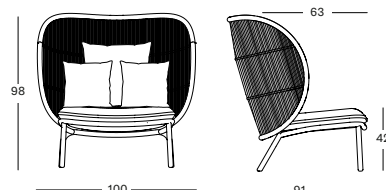

KODO COLLECTION by Studio Segers

KODO COCOON GC044 € 1240

- Polypropylene rope on a powder coated aluminium frame.

Frame/Seat Aluminium/ Polypropylene rope

Fossil Grey
A033S033

Dune White
A045S045

CUSHIONS	CAT. B	CAT. C	CAT. G	COM
Seat cushion 12 cm quick dry foam fabric usage QE142: 180 cm	QB142 € 398	QC142 € 425	QG142 € 480	QE142 € 398
Deco 40x40 polyester fibre filling	CB092 € 87	CC092 € 98	CG092 € 112	CE092 € 87
Deco 60x60 polyester fibre filling	CB123 € 114	CC123 € 125	CG123 € 150	CE123 € 114

QUICK SHIP SET COMBI 1 FOSSIL GREY ALMOND GC044A033S033QSS11 € 1953

QUICK SHIP SET COMBI 1 DUNE WHITE ALMOND GC044A045S045QSS11 € 1953

Set including: • 1x Kodo cocoon in Fossil Grey or Dune White

- 1x seat cushion in Almond P0303 (cat. C)
- 2x deco cushion 40x40 in Blush S2929 (cat. B)
- 1x deco cushion 60x60 in Olive Green S2727 (cat. B)

QUICK SHIP SET COMBI 1 FOSSIL GREY FIG GREEN GC044A033S033QSS14 € 1964

QUICK SHIP SET COMBI 1 DUNE WHITE FIG GREEN GC044A045S045QSS14 € 1964

Set including: • 1x Kodo cocoon in Fossil Grey or Dune White

- 1x seat cushion in Almond P0303 (cat. C)
- 2x deco cushion 40x40 in Olive Green S2727 (cat. B)
- 1x deco cushion 60x60 in Fig Green M0303 (cat. C)

QUICK SHIP SET COMBI 1 FOSSIL GREY PINE GREEN GC044A033S033QSS15 € 1964

QUICK SHIP SET COMBI 1 DUNE WHITE PINE GREEN GC044A045S045QSS15 € 1964

Set including: • 1x Kodo cocoon in Fossil Grey or Dune White

- 1x seat cushion in Almond P0303 (cat. C)
- 2x deco cushion 40x40 in Olive Green S2727 (cat. B)
- 1x deco cushion 60x60 in Pine Green M0202 (cat. C)

DECO CUSHIONS polyester fibre filling	CAT. B	CAT. C	CAT. G	COM
35X50 Fabric usage: 45 cm	CB114 € 89	CC114 € 100	CG114 € 114	CE114 € 89
40X40 Fabric usage: 50 cm	CB092 € 87	CC092 € 98	CG092 € 112	CE092 € 87
45X50 Fabric usage: 55 cm	CB067 € 92	CC067 € 104	CG067 € 118	CE067 € 92
50X50 Fabric usage: 60 cm	CB115 € 98	CC115 € 112	CG115 € 125	CE115 € 98
60X60 Fabric usage: 70 cm	CB123 € 114	CC123 € 125	CG123 € 150	CE123 € 114

PROTECTIVE COVER PC007 € 315