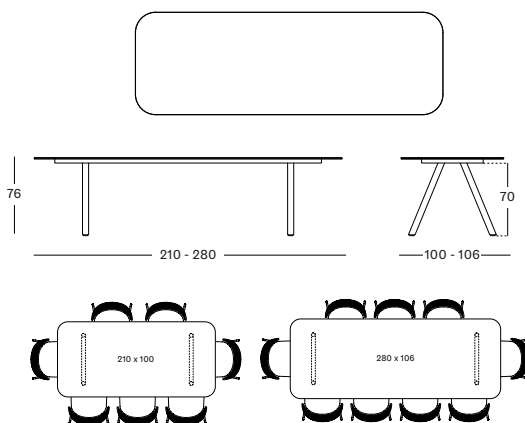

KODO COLLECTION by Studio Segers

KODO DINING CHAIR GD041 € 560

- Polypropylene rope on a powder coated aluminium frame.
- Stackable with care.

Frame/Seat Aluminium/ Polypropylene rope

CUSHION	CAT. B	CAT. C	CAT. G	COM
Seat cushion 4 cm quick dry foam fabric usage QE141: 60 cm	QB141	QC141	QG141	QE141
	€ 135	€ 145	€ 165	€ 135

QUICK SHIP SET FOSSIL GREY ALMOND GD041A033S033QSS1 € 705

QUICK SHIP SET DUNE WHITE ALMOND GD041A045S045QSS1 € 705

1. Set including:
2. 1x Kodo dining chair in Fossil Grey or Dune White
   - 1x seat cushion in Almond P0303 (cat. C)

PROTECTIVE COVER PC001 € 200

PROTECTIVE COVER PC020 (4X) € 205

KODO DINING TABLE 210X100 GT049

- Powder coated aluminium frame with a ceramic top (12 mm)

FLINT CERAMIC TOP € 4855

SHARDS CERAMIC TOP € 4100

PORTLAND CERAMIC TOP € 4100

Frame Aluminium

Top Ceramic

KODO DINING TABLE 280X106 GT050

- Powder coated aluminium frame with a ceramic top (12 mm)

FLINT CERAMIC TOP € 5400

SHARDS CERAMIC TOP € 4595

PORTLAND CERAMIC TOP € 4595

PROTECTIVE COVER PC053 KODO DINING TABLE 210X100 € 750