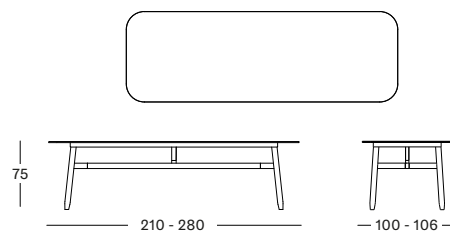

DAVID COLLECTION

DAVID DINING ARMCHAIR GD091 € 675

- Polypropylene rope on a stained brushed teak frame.

CUSHION	CAT. B	CAT. C	CAT. G	COM
Seat cushion 4 cm quick dry foam fabric usage QE212: 65 cm	QB212	QC212	QG212	QE212
	€ 125	€ 135	€ 160	€ 125

Frame Teak

Seat Polypropylene rope

QUICK SHIP SET SAVANE COCONUT GD091W092S048QSS1 € 810

1. Set including:
2. 1x David dining chair in Aged Teak
   - 1x seat cushion in Savane Coconut S2222 (cat. C) with contrast piping in London Stone S0808 (cat. B)

PROTECTIVE COVER PC001 € 200

DAVID DINING TABLE

- Stained brushed teak base with a Flint ceramic table top.

DINING TABLE 210X100 GT056 € 4590

DINING TABLE 280X106 GT057 € 5130

Frame Teak

Top Ceramic

PROTECTIVE COVER PC053 DAVID DINING TABLE 210X100 € 750

PROTECTIVE COVER PC048 DAVID DINING TABLE 280X106 € 850