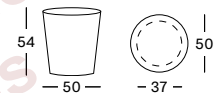

SAYA OVAL GF002T001 € 590

- Set of 2 plant pots
- Hand shaped clay
- Kiln fired ceramic
- Drainage hole

SAYA CONIC GF003T001 € 520

- Set of 2 plant pots
- Hand shaped clay
- Kiln fired ceramic
- Drainage hole

PLANT POT FEET SET SE027 € 21

- Set of 6 black rubber feet to raise your plant pot off the ground.

Vraag uw kortingsprijs
Ask your Discount Price
Demandez votre prix de Réduction
Fragen Sie Ihren Rabatt Preis
info@bcosy.be