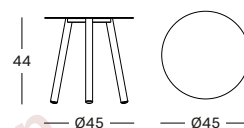

LILO COFFEE TABLE DIA 68 GT145 € 460

- Powder coated aluminium frame.

SAGE GREEN A046

FOSSIL GREY A033

DUNE WHITE A045

TERRACOTTA A028

MOSS A016

TAUPE A011

BLACK A007