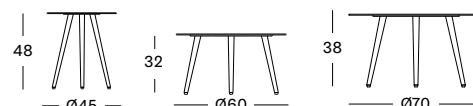

Untreated teak
W002

LEO COFFEE & SIDE TABLES

- Powder coated aluminium frame and top.

SIDE TABLE DIA 45 GT068 € 330

COFFEE TABLE DIA 60 GT069 € 350

COFFEE TABLE DIA 70 GT072 € 425

Frame Aluminium

Lava
A013