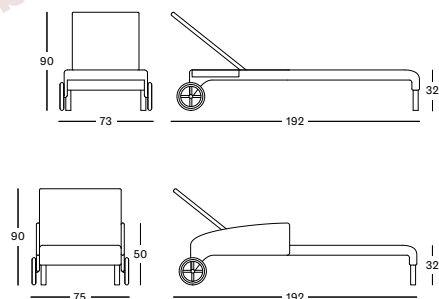

Frame/Seat Synthetic wicker

Old Lace
S007

PROTECTIVE COVER PC046 SAFI SUNLOUNGER NO ARMS € 460

PROTECTIVE COVER PC047 SAFI SUNLOUNGER WITH ARMS € 460

SAFI SIDE TABLE GT019 € 485

- Polyethylene wicker on an aluminium frame.
- Optional glass top available.