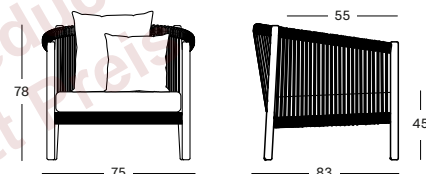

LENTO COLLECTION by Bertrand Lejoly

LENTO LOUNGE CHAIR GC139 € 1375

- Polypropylene rope on a powder coated aluminium frame with teak legs.

Frame Teak

Untreated teak
W002

Seat Polypropylene rope

Anthracite
S026

CUSHION COMBI 1	CAT. B	CAT. C	CAT. G	COM
Seat cushion 12 cm quick dry foam fabric usage QE324: 140 cm	QB324 € 440	QC324 € 460	QG324 € 495	QE324 € 440
Deco 40x40 polyester fibre filling	CB092 € 87	CC092 € 98	CG092 € 112	CE092 € 87
Deco 50x50 polyester fibre filling	CB115 € 98	CC115 € 112	CG115 € 125	CE115 € 98

CUSHION COMBI 2	CAT. B	CAT. C	CAT. G	COM
Seat + wing cushion 12 cm quick dry foam polyester fibre filling fabric usage QE380: 295 cm	QB380 € 745	QC380 € 780	QG380 € 850	QE380 € 745

QUICK SHIP SET COMBI 1 STONE GC139W002S026QSS1 € 2066

1. Set including:
2. 1x Lento lounge chair in untreated teak
   - 1x seat cushion in Stone T0202 (cat. G)
   - 1x deco 50x50 in Amber S3030 (cat. B)
   - 1x deco 40x40 in Mustard P0505 (cat. C)

QUICK SHIP SET COMBI 2 STONE GC139W002S026QSS2 € 2225

1. Set including:
2. 1x Lento lounge chair untreated teak
   - 1x seat cushion and 1x wing cushion in Stone T0202 (cat. G)