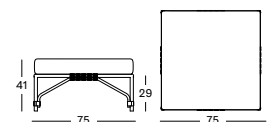

PROTECTIVE COVER ON REQUEST

Frame/Seat Synthetic wicker

Off white
S003