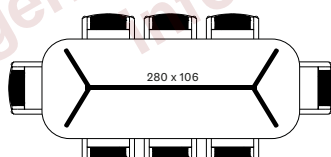

PROTECTIVE COVER PC053 DAVID DINING TABLE 210X100 € 750

PROTECTIVE COVER PC048 DAVID DINING TABLE 280X106 € 850