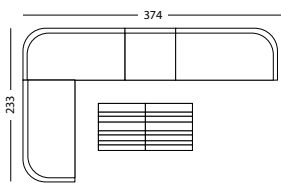

LEO MODULAR SET 4 LEFT	CAT. B	CAT. C	CAT. G	COM

1. Set including:
2. 1x Leo modular corner left seat & back cushions
   - 2x Leo modular corner right seat & back cushions
   - 1x Leo modular center seat & back cushion
   - 2x Leo modular coffee table

€ 10795	€ 11054	€ 11730	€ 10795

END OF LINE*

PROTECTIVE COVER PC016	€ 1225