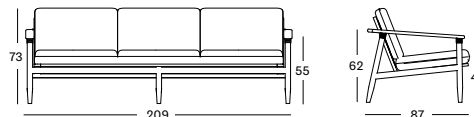

PROTECTIVE COVER PC006 € 435