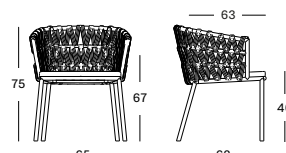

LEO COLLECTION

LEO DINING CHAIR GD075 € 698

- Acrylic rope on a powder coated aluminium frame.

CUSHIONS	CAT. B	CAT. C	CAT. G	COM
Seat + back cushion 4 cm quick dry foam 12 cm polyester fibre filling fabric usage QE387: 110 cm	QB387	QC387	QG387	QE387
	€ 245	€ 270	€ 355	€ 245

Frame Aluminium

Lava
A013

Seat Acrylic rope

Lava
S013

QUICK SHIP SET ZINC GD075A013S013QSS1 € 968

1. Set including:
2. 1x Leo dining chair in Lava
   - 1x seat cushion and 1x back cushion in Savane Zinc S2121 (cat. C)

PROTECTIVE COVER PC001 € 200

LEO DINING TABLES

- Powder coated aluminium frame with an untreated solid teak top.

TEAK TOP 90X90 GT075 € 1400

TEAK TOP 180X90 GT074 € 2050

TEAK TOP 240X100 GT073 € 2750

Frame Aluminium

Lava
A013

Top Teak

Untreated teak
W002