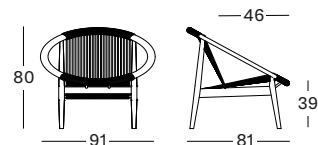

PROTECTIVE COVER PC062 € 300

Frame/Rope Wood/Polypropylene