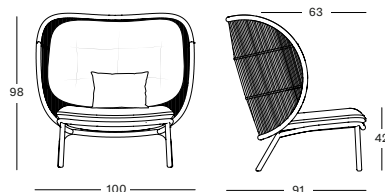

PROTECTIVE COVER PC007 € 315

KODO COLLECTION by Studio Segers

KODO COCOON GC044 € 1240

- Polypropylene rope on a powder coated aluminium frame.

Frame/Seat Aluminium/ Polypropylene rope

CUSHIONS	CAT. B	CAT. C	CAT. G	COM
Seat cushion 12 cm quick dry foam fabric usage QE142: 180 cm	QB142 € 398	QC142 € 425	QG142 € 480	QE142 € 398
Back cushion polyester fibre filling fabric usage CE144: 210 cm	CB144 € 320	CC144 € 350	CG144 € 410	CE144 € 320
Deco 35x50 polyester fibre filling	CB114 € 89	CC114 € 100	CG114 € 114	CE114 € 89