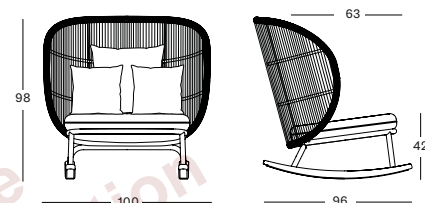

KODO COLLECTION by Studio Segers

KODO ROCKING CHAIR GC087 € 1550

- Polypropylene rope on a powder coated aluminium frame with teak slats.

Frame/Seat Aluminium/ Polypropylene rope

Fossil Grey
A033S033

Dune White
A045S045

Slats Teak

Untreated teak
W002

CUSHIONS	CAT. B	CAT. C	CAT. G	COM
Seat cushion 12 cm quick dry foam fabric usage QE142: 180 cm	QB142 € 398	QC142 € 425	QG142 € 480	QE142 € 398
Deco 40x40 polyester fibre filling	CB092 € 87	CC092 € 98	CG092 € 112	CE092 € 87
Deco 60x60 polyester fibre filling	CB123 € 114	CC123 € 125	CG123 € 150	CE123 € 114

QUICK SHIP SET COMBI 1 FOSSIL GREY ALMOND GC087A033S033QSS11 € 2263

QUICK SHIP SET COMBI 1 DUNE WHITE ALMOND GC087A045S045QSS11 € 2263

1. Set including:
2. 1x Kodo rocking chair in Fossil Grey or Dune White
   - 1x seat cushion in Almond P0303 (cat. C)
   - 2x deco cushion 40x40 in Blush S2929 (cat. B)
   - 1x deco cushion 60x60 in Olive Green S2727 (cat. B)

QUICK SHIP SET COMBI 1 FOSSIL GREY FIG GREEN GC087A033S033QSS14 € 2274

QUICK SHIP SET COMBI 1 DUNE WHITE FIG GREEN GC087A045S045QSS14 € 2274

1. Set including:
2. 1x Kodo rocking chair in Fossil Grey or Dune White
   - 1x seat cushion in Almond P0303 (cat. C)
   - 2x deco cushion 40x40 in Olive Green S2727 (cat. B)
   - 1x deco cushion 60x60 in Fig Green M0303 (cat. C)

QUICK SHIP SET COMBI 1 FOSSIL GREY PINE GREEN GC087A033S033QSS15 € 2274

QUICK SHIP SET COMBI 1 DUNE WHITE PINE GREEN GC087A045S045QSS15 € 2274

1. Set including:
2. 1x Kodo rocking chair in Fossil Grey or Dune White
   - 1x seat cushion in Almond P0303 (cat. C)
   - 2x deco cushion 40x40 in Olive Green S2727 (cat. B)
   - 1x deco cushion 60x60 in Pine Green M0202 (cat. C)

DECO CUSHIONS polyester fibre filling	CAT. B	CAT. C	CAT. G	COM
35X50 Fabric usage: 45 cm	CB114 € 89	CC114 € 100	CG114 € 114	CE114 € 89
40X40 Fabric usage: 50 cm	CB092 € 87	CC092 € 98	CG092 € 112	CE092 € 87
45X50 Fabric usage: 55 cm	CB067 € 92	CC067 € 104	CG067 € 118	CE067 € 92
50X50 Fabric usage: 60 cm	CB115 € 98	CC115 € 112	CG115 € 125	CE115 € 98
60X60 Fabric usage: 70 cm	CB123 € 114	CC123 € 125	CG123 € 150	CE123 € 114

PROTECTIVE COVER P007

€ 315

OUTDOOR | EUROPE NL