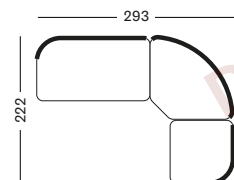

KODO MODULAR SET 5

1. Set including:
2. 1x Kodo Modular 2 seater right seat & back cushions
   - 1x Kodo Modular corner seat & back cushions
   - 1x Kodo Modular 1 seater left seat & back cushion

CAT. B	CAT. C	CAT. G	COM
€ 9455	€ 9640	€ 9773	€ 9455

PROTECTIVE COVER PC027 € 1020