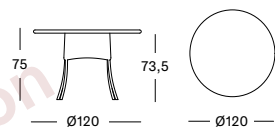

GLASS FOR SAFI DINING TABLE GL003 € 230

Frame/Top Synthetic wicker

Old Lace
S007