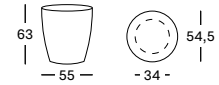

SAYA OVAL GF002T001 € 590

- Set of 2 plant pots
- Hand shaped clay
- Kiln fired ceramic
- Drainage hole

SAYA CONIC GF003T001 € 520

- Set of 2 plant pots
- Hand shaped clay
- Kiln fired ceramic
- Drainage hole

PLANT POT FEET SET SE027 € 21

- Set of 6 black rubber feet to raise your plant pot off the ground.

Vraag uw kortingsprijs
Ask your Discount Price
Demandez votre prix de Réduction
Fragen Sie Ihren Rabatt Preis
info@bcosy.be