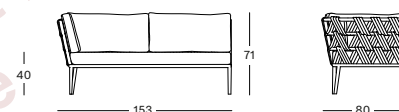

QUICK SHIP SET CORNER RIGHT ZINC GC048A013S013QSS1 € 2703 **END OF LINE***

- 1x Leo modular corner right in Lava
- 1x seat cushion and 3x back cushion in Savane Zinc S2121 (cat. C)

LEO MODULAR CENTER GC049 € 770 **END OF LINE***

- Acrylic rope on a powder coated aluminium frame.

CUSHIONS	CAT. B	CAT. C	CAT. G	COM
Seat + back cushion 12 cm quick dry foam polyester fibre filling fabric usage QE362: 185 cm	QB362	QC362	QG362	QE362
	€ 535	€ 575	€ 690	€ 535

Frame Aluminium

Lava
A013

Seat Acrylic rope

Lava
S013