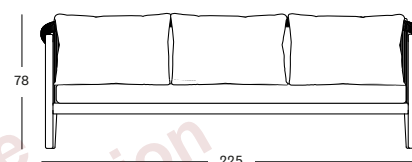

Frame Teak

Untreated teak
W002

Seat Polypropylene rope

Anthracite
S026

QUICK SHIP SET STONE GC138W002S026QSS1 € 4765

Set including: • 1x Lento lounge sofa 3S in untreated teak

- 1x seat cushion and 3x back cushion in Stone T0202 (cat. G)