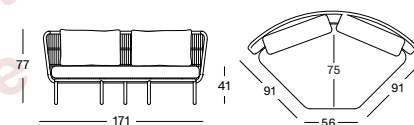

Corner

KODO MODULAR CONNECTING SIDE TABLE 75X75 GT140 € 785

- Aluminium powder coated connecting side table between modules.

Connecting side table 75x75

KODO MODULAR CONNECTING SIDE TABLE 75X59 GT148 € 675

- Aluminium powder coated connecting side table between modules.

Connecting side table 75x59

DECO CUSHIONS polyester fibre filling	CAT. B	CAT. C	CAT. G	COM
35X50 Fabric usage: 45 cm	CB114	CC114	CG114	CE114
	€ 89	€ 100	€ 114	€ 89
40X40 Fabric usage: 50 cm	CB092	CC092	CG092	CE092
	€ 87	€ 98	€ 112	€ 87
45X50 Fabric usage: 55 cm	CB067	CC067	CG067	CE067
	€ 92	€ 104	€ 118	€ 92
50X50 Fabric usage: 60 cm	CB115	CC115	CG115	CE115
	€ 98	€ 112	€ 125	€ 98
60X60 Fabric usage: 70 cm	CB123	CC123	CG123	CE123
	€ 114	€ 125	€ 150	€ 114