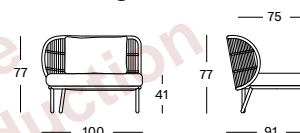

1 Seater Right