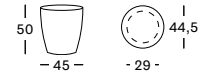

SAYA OVAL GF002T001 € 590

- Set of 2 plant pots
- Hand shaped clay
- Kiln fired ceramic
- Drainage hole

SAYA CONIC GF003T001 € 520

- Set of 2 plant pots
- Hand shaped clay
- Kiln fired ceramic
- Drainage hole

PLANT POT FEET SET SE027 € 21

- Set of 6 black rubber feet to raise your plant pot off the ground.

Vraag uw kortingsprijs
Ask your Discount Price
Demandez votre prix de Réduction
Fragen Sie Ihren Rabatt Preis
info@bcosy.be