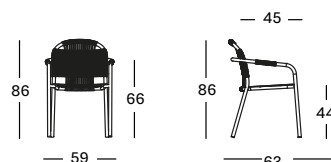

CLEO COLLECTION

CLEO DINING ARMCHAIR GD010 € 575

- Polypropylene rope on a powder coated aluminium frame.
- Stackable for max. 4 chairs. Handle with care to avoid damage.

SAGE GREEN / MISTY DOTS

FOSSIL GREY / MISTY DOTS

DUNE WHITE / DUNE WHITE

CUSHION	CAT. B	CAT. C	CAT. G	COM
Seat cushion 2 cm polyether foam fabric usage QE422: 55 cm	QB422	QC422	QG422	QE422
	€ 135	€ 145	€ 170	€ 135

Frame/rope Aluminium/polypropylene