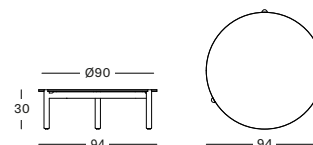

ODA COFFEE TABLE 129X53 GT147

- Solid untreated teak frame with a ceramic top (12 mm).

FLINT CERAMIC TOP	€ 1675
SHARDS CERAMIC TOP	€ 1510