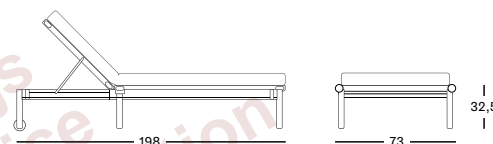

ODA SUNLOUNGER GC016 € 1598

- Polypropylene strap on a solid untreated teak frame.

CUSHIONS	CAT. B	CAT. C	CAT. G	COM
Removable cover 8 cm quick dry foam fabric usage QE319: 387 cm	QB319 € 650	QC319 € 710	QG319 € 798	QE319 € 650

ODA SIDE TABLE DIA 45 GT149

- Solid untreated teak frame with a ceramic top (12 mm).

FLINT CERAMIC TOP	€ 970
SHARDS CERAMIC TOP	€ 890
PORTLAND CERAMIC TOP	€ 890

Frame Teak

Untreated teak
W002

Top Ceramic

Flint K001 Shards K002 Portland K003

ODA COFFEE TABLE DIA 68 GT150

- Solid untreated teak frame with a ceramic top (12 mm).

FLINT CERAMIC TOP	€ 1075
SHARDS CERAMIC TOP	€ 1000
PORTLAND CERAMIC TOP	€ 1000

ODA COFFEE TABLE DIA 90 GT151

- Solid untreated teak frame with ceramic top (12 mm).

FLINT CERAMIC TOP	€ 1375
SHARDS CERAMIC TOP	€ 1270
PORTLAND CERAMIC TOP	€ 1270