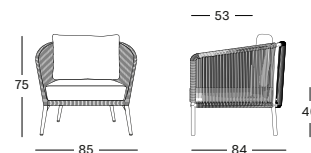

PROTECTIVE COVER PC055 € 275