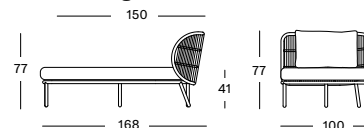

Chaise Longue Left