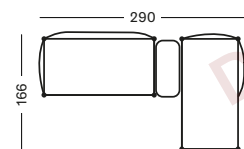

- Set including:
- 1x Lento modular corner right seat & back cushions
 - 1x Lento modular chaise longue left seat & back cushions
 - 1x Lento modular connecting side table with Portland ceramic top

€ 8118	€ 8313	€ 8573	€ 8118
--------	--------	--------	--------