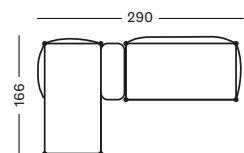

LENTO MODULAR SET 4	CAT. B	CAT. C	CAT. G	COM

1. Set including:
2. 1x Lento modular corner left seat & back cushions
   - 1x Lento modular chaise longue right seat & back cushions
   - 1x Lento modular connecting side table with Portland ceramic top

€ 8118	€ 8313	€ 8573	€ 8118

PROTECTIVE COVER PC038	€ 1075