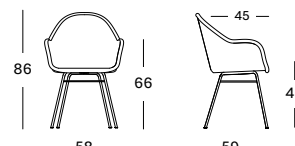

QUICK SHIP SET CAT. C

€ 648

1. Set including:
2. 1x Edgard dining chair Old Lace, Mocca or Black with steel a base
   - 1x seat cushion in Almond P0303 (cat. C)