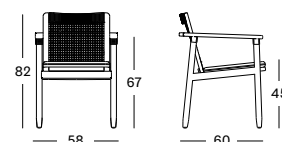

DAVID COLLECTION

DAVID DINING ARMCHAIR GD091 € 675

- Polypropylene rope on a stained brushed teak frame.

CUSHION	CAT. B	CAT. C	CAT. G	COM
Seat cushion 4 cm quick dry foam fabric usage QE212: 65 cm	QB212	QC212	QG212	QE212
	€ 125	€ 135	€ 160	€ 125

Frame Teak

Seat Polypropylene rope

QUICK SHIP SET SAVANE COCONUT GD091W092S048QSS1 € 810

1. Set including:
2. 1x David dining chair in Aged Teak
   - 1x seat cushion in Savane Coconut S2222 (cat. C) with contrast piping in London Stone S0808 (cat. B)