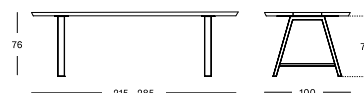

PROTECTIVE COVER PC070 MATTEO DINING TABLE 210X100 € 750

PROTECTIVE COVER PC050 MATTEO DINING TABLE 285X100 € 850

Frame Aluminium

Black
A007

Dune White
A045

Top Teak

Untreated teak
W002

MATTEO BENCH