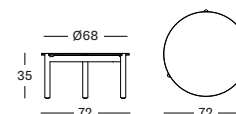

ODA COFFEE TABLE DIA 90 GT151

- Solid untreated teak frame with ceramic top (12 mm).

FLINT CERAMIC TOP	€ 1375
SHARDS CERAMIC TOP	€ 1270
PORTLAND CERAMIC TOP	€ 1270