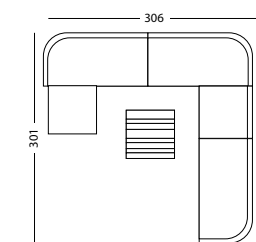

LEO MODULAR SET 5 RIGHT	CAT. B	CAT. C	CAT. G	COM

1. Set including:
2. 1x Leo modular corner right seat & back cushions
   - 2x Leo modular corner left seat & back cushions
   - 1x Leo modular center seat & back cushions
   - 1x Leo modular coffee table
   - 1x Leo modular footrest 1x seat cushion

€ 10755	€ 11039	€ 11770	€ 10755

END OF LINE*

PROTECTIVE COVER PC019	€ 1275