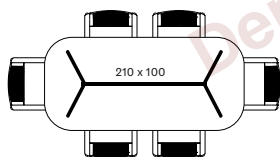

PROTECTIVE COVER PC053 DAVID DINING TABLE 210X100 € 750

PROTECTIVE COVER PC048 DAVID DINING TABLE 280X106 € 850