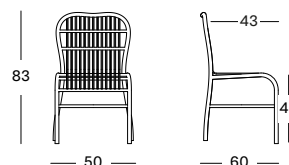

LUCY COLLECTION

LUCY DINING CHAIR GD064 € 460

- Polyethylene wicker on an aluminium frame.
- Stackable (max. 4 chairs / handle with care to avoid damage).

CUSHION	CAT. B	CAT. C	CAT. G	COM
Seat cushion 2 cm polyether foam fabric usage CE165: 60 cm	CB165 € 122	CC165 € 132	CG165 € 160	CE165 € 122
Seat + back cushion 2 cm polyether foam polyester fibre filling fabric usage CE166: 100 cm	CB166 € 220	CC166 € 230	CG166 € 275	CE166 € 220

Frame/Seat Synthetic wicker