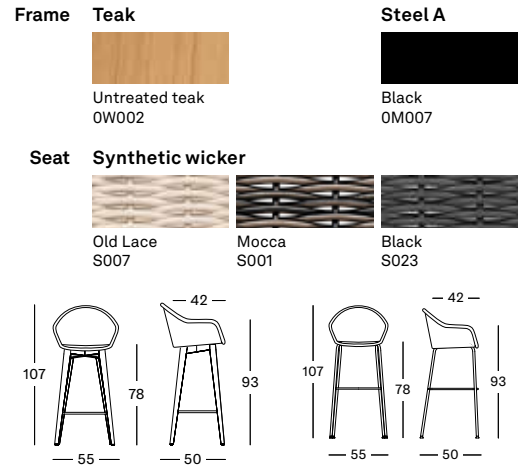

EDGARD COLLECTION

EDGARD BAR STOOL GP090

- Polyethylene wicker on an aluminium frame with an untreated teak or epoxy and black powder coated steel base.

TEAK BASE € 740

STEEL A BASE € 630

PROTECTIVE COVER PC044 € 230