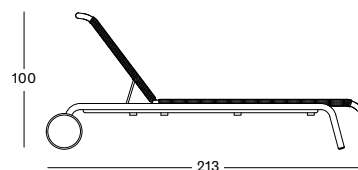

Frame/Seat Aluminium/ Polypropylene rope