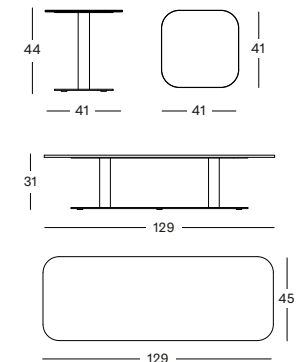

CERAMIC TOP