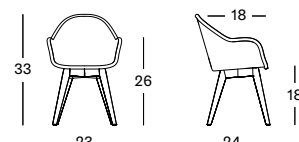

Frame Teak

Untreated teak
0W002

Seat Polypropylene rope

Dune White
S045

Fossil Grey
S033

PROTECTIVE COVER PC001 € 200

FREYA

FREYA DINING ARMCHAIR GD190 € 860