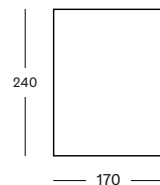

TAPIJTEN

CLIFF

- High-performance rug made of polyester fibre.

CLAY 170X240 GR001L004 € 798

CLAY 200X300 GR002L004 € 1098

CLAY 250X350 GR003L004 € 1598

TOUNDRA

- High-performance rug made of polyester fibre.

SAHARA 170X240 GR001L002 € 798

SAHARA 200X300 GR002L002 € 1098

SAHARA 250X350 GR003L002 € 1598

Rug Cliff Toundra