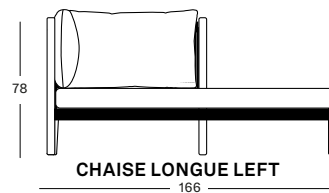

Frame Teak

Untreated teak
W002

Seat Polypropylene rope

Anthracite
S026

Frame Teak

Untreated teak
W002

Seat Polypropylene rope

Anthracite
S026