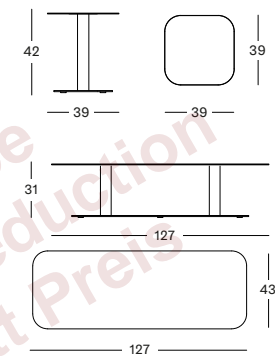

KODO COLLECTION by Studio Segers

KODO SIDE TABLE GT047

- Powder coated aluminium frame with an aluminium top or ceramic top (12 mm).

ALU TOP 39X39	€ 400
FLINT CERAMIC TOP 41X41	€ 850
SHARDS CERAMIC TOP 41X41	€ 810
PORTLAND CERAMIC TOP 41X41	€ 810

Frame Aluminium

Top Aluminium

Ceramic

KODO COFFEE TABLE GT048

- Powder coated aluminium frame with an aluminium top or ceramic top (12 mm).

ALU TOP 127X43	€ 750
FLINT CERAMIC TOP 129X45	€ 1650
SHARDS CERAMIC TOP 129X45	€ 1515
PORTLAND CERAMIC TOP 129X45	€ 1515

ALU TOP

CERAMIC TOP