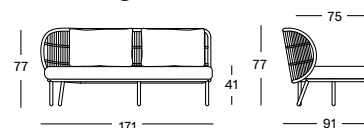

2 Seater Right