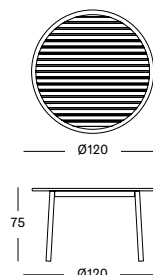

SAM DINING TABLE

SAM DINING TABLE DIA 120 GT190 € 1698

- Untreated teak.

Frame/Top Teak

Untreated Teak
W002