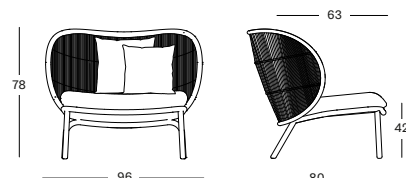

PROTECTIVE COVER PC061 € 450

KODO COLLECTION by Studio Segers

KODO LOUNGE CHAIR GC042 € 998

- Polypropylene rope on a powder coated aluminium frame.

Frame/Seat Aluminium/ Polypropylene rope

CUSHIONS	CAT. B	CAT. C	CAT. G	COM
Seat cushion 12 cm quick dry foam fabric usage QE142: 180 cm	QB142 € 398	QC142 € 425	QG142 € 480	QE142 € 398
Deco 40x40 polyester fibre filling	CB092 € 87	CC092 € 98	CG092 € 112	CE092 € 87
Deco 50x50 polyester fibre filling	CB115 € 98	CC115 € 112	CG115 € 125	CE115 € 98