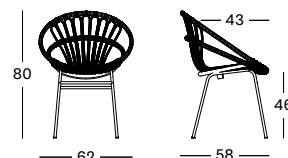

Frame Steel

Black
M007

Seat Wicker

Black
S010

Camel
S022

PROTECTIVE COVER PC001 € 200

ROY LAZY CHAIR GC061 € 645

- Polyethylene wicker on an aluminium frame with an epoxy and black powder coated steel frame.