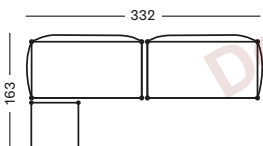

LENTO MODULAR SET 7

1. Set including:
2. 1x Lento modular corner right seat & back cushions
   - 1x Lento modular corner left seat & back cushions
   - 1x Lento modular ottoman seat cushion

CAT. B	CAT. C	CAT. G	COM
€ 8501	€ 8741	€ 9066	€ 8501

PROTECTIVE COVER PC041 € 755