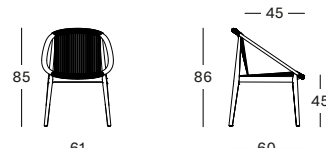

FRIDA COLLECTION

FRIDA DINING CHAIR GD250 € 785

- Polypropylene rope on an untreated teak frame.

UNTREATED TEAK / ANTHRACITE

UNTREATED TEAK / DUNE WHITE

UNTREATED TEAK / DARK GREEN

CUSHION	CAT. B	CAT. C	CAT. G	COM
Seat cushion Removable cover 2cm polyether foam fabric usage CE428: 50 cm	CB428	CC428	CG428	CE428
	€ 120	€ 135	€ 155	€ 120

PROTECTIVE COVER PC064 € 200

Frame/Rope Wood/Polypropylene