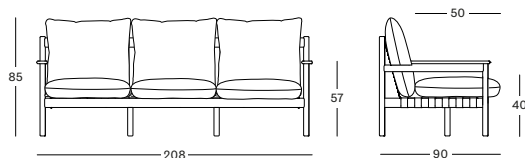

QUICK SHIP SET SIENNA GC202W002S047QSS1 € 4050

- 1x Oda lounge sofa 3S in untreated teak
- 3x seat cushion and 3x back cushion in Sienna M0505 (cat. G)

PROTECTIVE COVER PC043 € 450