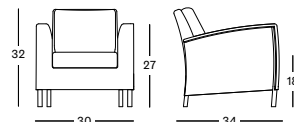

SAFI COLLECTION

SAFI LOUNGE CHAIR GC024 € 990

- Polyethylene wicker on an aluminium frame.

CUSHIONS	CAT. B	CAT. C	CAT. G	COM
Seat + back cushion 12 cm quick dry foam polyester fibre filling fabric usage QE250: 200 cm	QB250	QC250	QG250	QE250
	€ 495	€ 520	€ 645	€ 495

PROTECTIVE COVER PC056 € 275

Frame/Seat Synthetic wicker