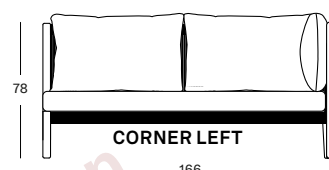

Frame Teak

Untreated teak
W002

Seat Polypropylene rope

Anthracite
S026

Frame Teak

Untreated teak
W002

Seat Polypropylene rope

Anthracite
S026