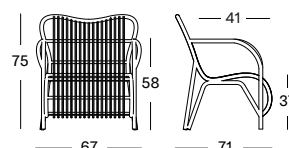

Frame/Seat Synthetic wicker