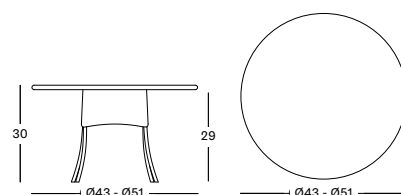

NIMES DINING TABLE DIA 110 GT010 € 998

GLASS FOR NIMES DIA 110 GL102 € 190

NIMES DINING TABLE DIA 130 GT012 € 1135

GLASS FOR NIMES DIA 130 GL103 € 230