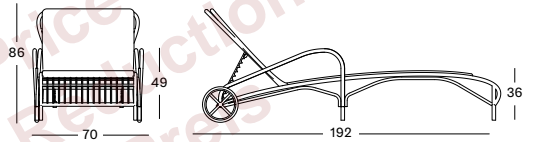

LUCY COLLECTION

LUCY FOOTREST GC059 € 420

- Polyethylene wicker on an aluminium frame.

Frame/Seat Synthetic wicker

Off white
S003

LUCY SUNLOUNGER WITH ARMS GC056 € 1798

- Polyethylene wicker on an aluminium frame.

Frame/Seat Synthetic wicker

Off white
S003

CUSHION	CAT. B	CAT. C	CAT. G	COM
Seat cushion non-removable cover 3 cm polyether foam fabric usage CE176: 240 cm	CB176	CC176	CG176	CE176
	€ 360	€ 398	€ 495	€ 360

PROTECTIVE COVER PC067 € 380

Vraag uw kortingsprijs
Ask your Discount Price
Demandez votre prix de Réduction
Fragen Sie Ihren Rabatt Preis
info@bcosy.be