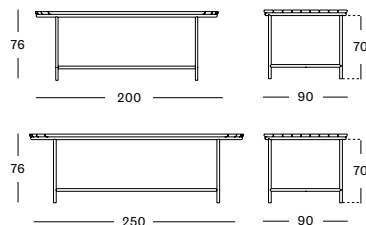

Base Aluminium

Top Teak

WICKED SIDE & COFFEE TABLES

- Powder coated aluminium base in black or white with an untreated teak top.

SIDE TABLE DIA 37 GT070 € 310

COFFEE TABLE 123X55 GT071 € 860

Base Aluminium

Top Teak