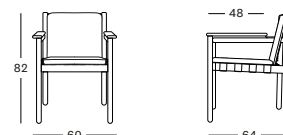

ODA COLLECTION

NEW

ODA DINING CHAIR GD021 € 530

- Polypropylene strap on a solid untreated teak frame.

CUSHIONS	CAT. B	CAT. C	CAT. G	COM
Seat + back cushion 3 cm quick dry foam fabric usage QE318: 124 cm	QB318 € 195	QC318 € 215	QG318 € 255	QE318 € 195

Frame Teak

Untreated teak
W002

Seat Polypropylene strap

Flax
S047