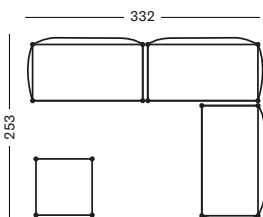

LENTO COLLECTION by Bertrand Lejoly

LENTO MODULAR SET 5

1. Set including:
2. 1x Lento modular corner right seat & back cushions
   - 2x Lento modular corner left seat & back cushions
   - 1x Lento modular ottoman seat cushion

CAT. B	CAT. C	CAT. G	COM
€ 12234	€ 12584	€ 13054	€ 12234

PROTECTIVE COVER PC039 € 1275