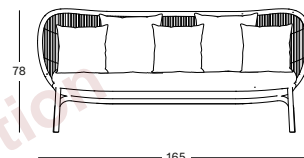

QUICK SHIP SET FOSSIL GREY PINE GREEN GC043A033S033QSS5 € 2910

QUICK SHIP SET DUNE WHITE PINE GREEN GC043A045S045QSS5 € 2910

Set including: • 1x Kodo lounge sofa in Fossil Grey or Dune White

- 1x seat cushion in Almond P0303 (cat. C)
- 3x deco cushion 40x40 in Olive Green S2727 (cat. B)
- 2x deco cushion 50x50 in Pine Green M0202 (cat. C)

DECO CUSHIONS polyester fibre filling	CAT. B	CAT. C	CAT. G	COM
35X50 Fabric usage: 45 cm	CB114 € 89	CC114 € 100	CG114 € 114	CE114 € 89
40X40 Fabric usage: 50 cm	CB092 € 87	CC092 € 98	CG092 € 112	CE092 € 87
45X50 Fabric usage: 55 cm	CB067 € 92	CC067 € 104	CG067 € 118	CE067 € 92
50X50 Fabric usage: 60 cm	CB115 € 98	CC115 € 112	CG115 € 125	CE115 € 98
60X60 Fabric usage: 70 cm	CB123 € 114	CC123 € 125	CG123 € 150	CE123 € 114

PROTECTIVE COVER PC066 € 370