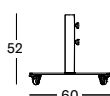

FLORENCE COLLECTION

NEW

FLORENCE PARASOL 250X250

- Frame in clear varnished eucalyptus.
- Canopy standard with Canvas S0606, Sunbrella Solids on demand.

CANOPY SUNBRELLA CANVAS PA001W010BS06 € 1795

CANOPY SUNBRELLA SOLIDS PA001W010B € 2195

PARASOL BASE FOR 250X250 LG003M011 € 750

- Powder coated steel plate with zinc plating.
- Black swivel castors with lock.

Frame **Wood**

Eucalyptus
W010

Base **Steel**

Champagne
M011

Canopy fabric **Sunbrella Solids cat. B**
In stock

CANVAS
S0606

Canopy fabric **Sunbrella Solids cat. B**
On demand

LIN
S1212

LONDON STONE
S0808

MINERAL BLUE
S1010

DARK SMOKE
S0909

BLUSH
S2929

BLACK
S1515

AMBER
S3030

OLIVE GREEN
S2727

CARBON BEIGE
S2828

FLORENCE PARASOL 300X300

- Frame in clear varnished eucalyptus.
- Canopy standard with Canvas S0606, Sunbrella Solids on demand.

CANOPY SUNBRELLA CANVAS PA002W010BS06 € 2095

CANOPY SUNBRELLA SOLIDS PA002W010B € 2495

PARASOL BASE 300X300/350X350 LG004M011 € 750

- Powder coated steel plate with zinc plating.
- Black swivel castors with lock.

FLORENCE PARASOL 350X350

- Frame in clear varnished eucalyptus.
- Canopy standard with Canvas S0606, Sunbrella Solids on demand.

CANOPY SUNBRELLA CANVAS PA003W010BS06 € 1995

CANOPY SUNBRELLA SOLIDS PA003W010B € 2595

PARASOL BASE 300X300/350X350 LG004M011 € 750

- Powder coated steel plate with zinc plating.
- Black swivel castors with lock.