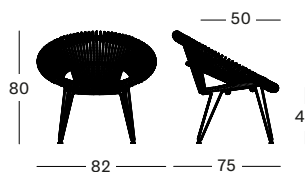

CUSHION	CAT. B	CAT. C	CAT. G	COM
Seat cushion 2 cm polyether foam fabric usage CE172: 65 cm	CB172 € 116	CC172 € 130	CG172 € 165	CE172 € 116

Frame Steel

Black
M007

Seat Wicker

Black
S010

Camel
S022

PROTECTIVE COVER PC002 € 255