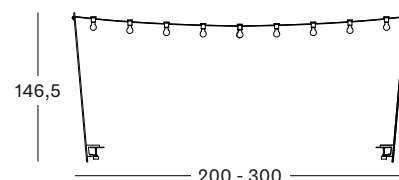

1 LED LAMP FOR LIGHT MY TABLE PRLAM0026

€ 8

- Class II filament
- G45, Ø 45 mm x 75 mm
- E14, 2W, 2700K Lumen, AC 220V
- Energy label A, 20 000 burning hours