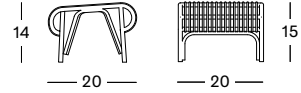

LUCY COLLECTION

LUCY FOOTREST GC059 € 420

- Polyethylene wicker on an aluminium frame.

Frame/Seat Synthetic wicker

Off white
S003

LUCY SUNLOUNGER WITH ARMS GC056 € 1798

- Polyethylene wicker on an aluminium frame.

Frame/Seat Synthetic wicker

Off white
S003

CUSHION	CAT. B	CAT. C	CAT. G	COM
Seat cushion non-removable cover 3 cm polyether foam fabric usage CE176: 240 cm	CB176	CC176	CG176	CE176
	€ 360	€ 398	€ 495	€ 360