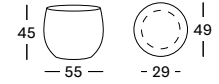

SAYA OVAL GF002T001 € 590

- Set of 2 plant pots
- Hand shaped clay
- Kiln fired ceramic
- Drainage hole

SAYA CONIC GF003T001 € 520

- Set of 2 plant pots
- Hand shaped clay
- Kiln fired ceramic
- Drainage hole

PLANT POT FEET SET SE027 € 21

- Set of 6 black rubber feet to raise your plant pot off the ground.

Vraag uw kortingsprijs
Ask your Discount Price
Demandez votre prix de Réduction
Fragen Sie Ihren Rabatt Preis
info@bcosy.be