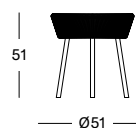

LOOP SUNLOUNGER GC078

- Black polyethylene fibre on powder coated aluminium frame.
- Polypropylene rope on powder coated aluminium frame (Dune White, Taupe, Fossil Grey).

SUNLOUNGER BLACK € 1350

SUNLOUNGER ROPE € 1595