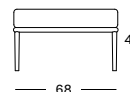

QUICK SHIP SET ZINC GC50A013QSS1 € 785

1. Set including:
2. 1x Leo modular footrest in Lava
   - 1x seat cushion in Savane Zinc S2121 (cat. C)