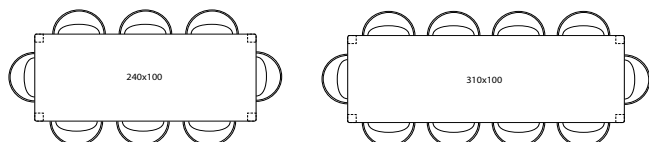

VOLTA DINING TABLE

VOLTA DINING TABLE

- Untreated teak frame with a masai blanco ceramic table top (6 mm).

DINING TABLE 240X100 GT198 € 4855

DINING TABLE 310X100 GT197 € 6735

Frame Teak

Untreated Teak
W002

Top Ceramic

Masai Blanco
K004