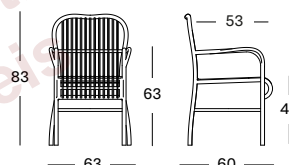

Frame/Seat Synthetic wicker