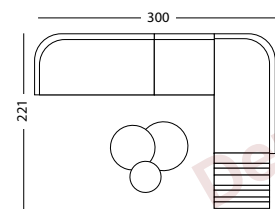

LEO MODULAR SET 2 RIGHT	CAT. B	CAT. C	CAT. G	COM

1. Set including:
2. 2x Leo modular corner right seat & back cushions
   - 1x Leo modular center seat & back cushions
   - 1x Leo modular coffee table
   - 1x Leo side table dia 45
   - 1x Leo coffee table dia 60
   - 1x Leo coffee table dia 70

€ 8470	€ 8656	€ 9145	€ 8470

END OF LINE*

PROTECTIVE COVER PC014	€ 1125