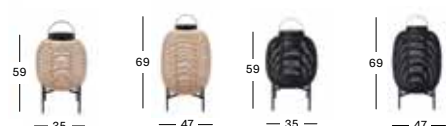

TIKA LANTERN STEEL BASE

LANTERN STEEL BASE SMALL GI0020M007 € 550

LANTERN STEEL BASE LARGE GI0030M007 € 630

TIKA LANTERN TEAK BASE

LANTERN TEAK BASE SMALL BLACK GI0020W002 € 580

LANTERN TEAK BASE LARGE BLACK GI0030W002 € 650