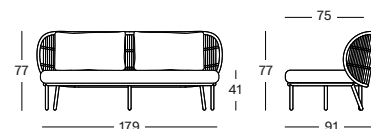

KODO COLLECTION by Studio Segers

NEW

KODO DEEP SOFA GC060 € 2460

- Polypropylene rope on a powder coated aluminium frame.

CUSHIONS	CAT. B	CAT. C	CAT. G	COM
1 Seat + 2 back cushions 14 cm quick dry foam polyester fibre filling fabric usage QE342 : 370 cm	QB342 € 1185	QC342 € 1245	QG342 € 1280	QE342 € 1185

Frame/Seat Aluminium/ Polypropylene rope

Fossil Grey
A033S033

Dune White
A045S045

QUICK SHIP SET FOSSIL GREY ALMOND GC060A033S033QSS1 € 3705

QUICK SHIP SET DUNE WHITE ALMOND GC060A045S045QSS1 € 3705

1. Set including:
2. 1x Kodo deep sofa in Fossil Grey or Dune White
   - 1x seat cushion and 2x back cushion in Almond P0303 (cat. C)

DECO CUSHIONS polyester fibre filling	CAT. B	CAT. C	CAT. G	COM
35X50 Fabric usage: 45 cm	CB114 € 89	CC114 € 100	CG114 € 114	CE114 € 89
40X40 Fabric usage: 50 cm	CB092 € 87	CC092 € 98	CG092 € 112	CE092 € 87
45X50 Fabric usage: 55 cm	CB067 € 92	CC067 € 104	CG067 € 118	CE067 € 92
50X50 Fabric usage: 60 cm	CB115 € 98	CC115 € 112	CG115 € 125	CE115 € 98
60X60 Fabric usage: 70 cm	CB123 € 114	CC123 € 125	CG123 € 150	CE123 € 114

PROTECTIVE COVER PC054 € 425