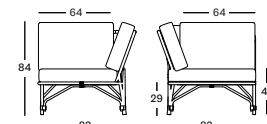

LUCY COLLECTION

LUCY MODULAR CORNER GC054 € 1025

- Polyethylene wicker on an aluminium frame.

CUSHIONS	CAT. B	CAT. C	CAT. G	COM
Seat + 2 back cushion 12 cm quick dry foam polyester fibre filling fabric usage QE174: 250 cm	QB174	QC174	QG174	QE174
	€ 555	€ 595	€ 745	€ 555

PROTECTIVE COVER ON REQUEST

Frame/Seat Synthetic wicker

Off white
S003