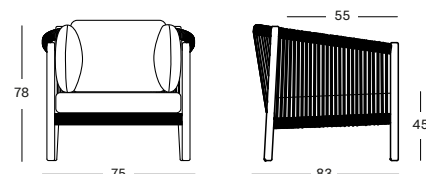

DECO CUSHIONS polyester fibre filling	CAT. B	CAT. C	CAT. G	COM
35X50 Fabric usage: 45 cm	CB114 € 89	CC114 € 100	CG114 € 114	CE114 € 89
40X40 Fabric usage: 50 cm	CB092 € 87	CC092 € 98	CG092 € 112	CE092 € 87
45X50 Fabric usage: 55 cm	CB067 € 92	CC067 € 104	CG067 € 118	CE067 € 92
50X50 Fabric usage: 60 cm	CB115 € 98	CC115 € 112	CG115 € 125	CE115 € 98
60X60 Fabric usage: 70 cm	CB123 € 114	CC123 € 125	CG123 € 150	CE123 € 114

PROTECTIVE COVER PC055 € 275