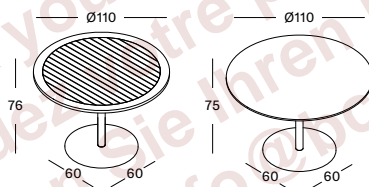

RONDA DIA 110 BI557

- Bistro dining table with a 2 cm untreated teak top or a 1 cm black HPL top and a matt epoxy and black powder coated steel base.
- Other tops available on request with MOQ 20 pcs: up to max dia 120 cm.

TEAK TOP UNTREATED

€ 1240

HPL TOP BLACK

€ 1580