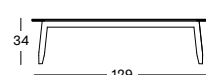

COFFEE TABLE 129X45 GT054 € 1530

COFFEE TABLE 120X120 GT058 € 3100

Frame Teak

Aged Teak
W092

Top Ceramic

Flint
K001

DAVID COLLECTION

DAVID DINING ARMCHAIR GD091 € 675