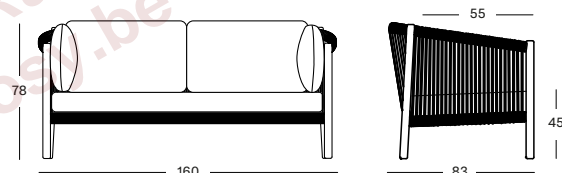

DECO CUSHIONS polyester fibre filling	CAT. B	CAT. C	CAT. G	COM
35X50 Fabric usage: 45 cm	CB114	CC114	CG114	CE114
	€ 89	€ 100	€ 114	€ 89
40X40 Fabric usage: 50 cm	CB092	CC092	CG092	CE092
	€ 87	€ 98	€ 112	€ 87
45X50 Fabric usage: 55 cm	CB067	CC067	CG067	CE067
	€ 92	€ 104	€ 118	€ 92
50X50 Fabric usage: 60 cm	CB115	CC115	CG115	CE115
	€ 98	€ 112	€ 125	€ 98
60X60 Fabric usage: 70 cm	CB123	CC123	CG123	CE123
	€ 114	€ 125	€ 150	€ 114

PROTECTIVE COVER PC003 € 355