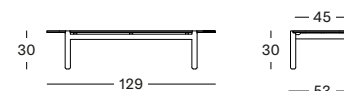

ODA COFFEE TABLE 129X53 GT147

- Solid untreated teak frame with a ceramic top (12 mm).

FLINT CERAMIC TOP	€ 1675
SHARDS CERAMIC TOP	€ 1510