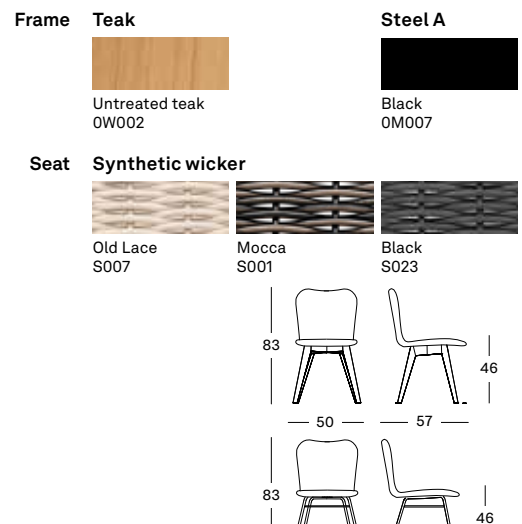

LENA

LENA DINING CHAIR GD070

- Polyethylene wicker on an aluminium frame with an untreated teak or epoxy and black powder coated steel base.

TEAK BASE € 565

STEEL A BASE € 520

PROTECTIVE COVER PC001 € 200