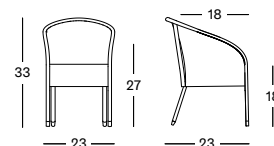

OUTDOOR LLOYD LOOM COLLECTION

NICE DINING CHAIR GD102 € 575

- Treated Lloyd Loom weave on an aluminium frame.
- Should be stored indoors during humid and cold weather.

CUSHIONS	CAT. B	CAT. C	CAT. G	COM
Seat cushion 4 cm polyether foam fabric usage CE002: 65 cm	CB002 € 122	CC002 € 132	CG002 € 160	CE002 € 122

PROTECTIVE COVER PC001 € 200

Frame/Seat Lloyd Loom

All colours
see page 10