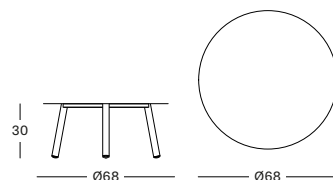

LILO COLLECTION

LILO SIDE TABLE DIA 45 GT146 € 298

- Powder coated aluminium frame.

SAGE GREEN A046

FOSSIL GREY A033

DUNE WHITE A045

TERRACOTTA A028

MOSS A016

TAUPE A011

BLACK A007

Frame Aluminium

LILO COFFEE TABLE DIA 60 GT144 € 425

- Powder coated aluminium frame.

SAGE GREEN A046

FOSSIL GREY A033

DUNE WHITE A045

TERRACOTTA A028

MOSS A016

TAUPE A011

BLACK A007

LILO COFFEE TABLE DIA 68 GT145 € 460

- Powder coated aluminium frame.

SAGE GREEN A046

FOSSIL GREY A033

DUNE WHITE A045

TERRACOTTA A028

MOSS A016

TAUPE A011

BLACK A007