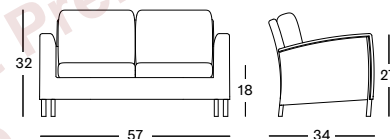

SAFI COLLECTION

SAFI LOUNGE CHAIR GC024 € 990

- Polyethylene wicker on an aluminium frame.

CUSHIONS	CAT. B	CAT. C	CAT. G	COM
Seat + back cushion 12 cm quick dry foam polyester fibre filling fabric usage QE250: 200 cm	QB250	QC250	QG250	QE250
	€ 495	€ 520	€ 645	€ 495

PROTECTIVE COVER PC056 € 275

Frame/Seat Synthetic wicker

SAFI LOUNGE SOFA 2S GC032 € 1898

- Polyethylene wicker on an aluminium frame.

CUSHIONS	CAT. B	CAT. C	CAT. G	COM
2 Seat + 2 back cushions 12 cm quick dry foam polyester fibre filling fabric usage QE251: 340 cm	QB251	QC251	QG251	QE251
	€ 945	€ 1045	€ 1220	€ 945

PROTECTIVE COVER PC057 € 370

Frame/Seat Synthetic wicker

SAFI LOUNGE SOFA 3S GC033 € 2465

- Polyethylene wicker on an aluminium frame.

CUSHIONS	CAT. B	CAT. C	CAT. G	COM
3 Seat + 3 back cushions 12 cm quick dry foam polyester fibre filling fabric usage QE252: 465 cm	QB252	QC252	QG252	QE252
	€ 1250	€ 1315	€ 1660	€ 1250

PROTECTIVE COVER PC006 € 435

Frame/Seat Synthetic wicker