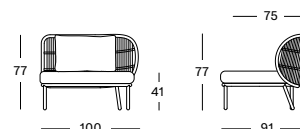

KODO COLLECTION by Studio Segers

KODO MODULAR

- Polypropylene rope on a powder coated aluminium frame.
- 2 connector pieces included per seating module.

Frame/Seat Aluminium/ Polypropylene rope

Dune White
A045S045

KODO MODULAR 1 SEATER LEFT GC157 € 1530

CUSHIONS	CAT. B	CAT. C	CAT. G	COM
Seat + back cushion 14 cm quick dry foam polyester fibre filling fabric usage QE420: 250 cm	QB420	QC420	QG420	QE420
	€ 625	€ 670	€ 698	€ 625

1 Seater Left