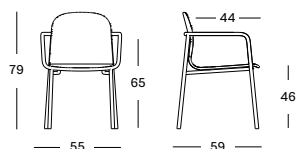

Seat Wicker