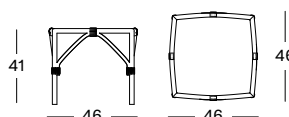

Frame/Seat Synthetic wicker

Off white
S003

LUCY SIDE TABLE GT061 € 380

- Powder coated aluminium frame with polyethylene wicker.
- Glass included.

Frame Synthetic wicker

Off white
S003

LUCY COLLECTION

LUCY FOOTREST GC059 € 420