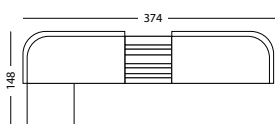

LEO MODULAR SET 3	CAT. B	CAT. C	CAT. G	COM

1. Set including:
2. 1x Leo modular corner left seat & back cushions
   - 1x Leo modular corner right seat & back cushions
   - 1x Leo modular footrest seat cushion
   - 1x Leo modular coffee table

€ 6820	€ 6991	€ 7420	€ 6820

END OF LINE*

PROTECTIVE COVER PC015	€ 765