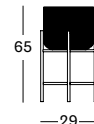

IVO COLLECTION

IVO TABLES

- Aluminium frame with a HDPE wicker and a HPL top.

SIDE TABLE DIA 44 GT008	€ 590
COFFEE TABLE DIA 77 GT007	€ 900
COFFEE TABLE DIA 93 GT006	€ 1125

Basket HDPE wicker

Black S010

Top HPL

Black H055

IVO PLANT STAND

- Black powder coated steel frame with a HDPE wicker plant basket.
- Plastic saucer included.

SMALL DIA 29X36H GA901	€ 260
MEDIUM DIA 40X45H GA902	€ 330
LARGE DIA 29X65H GA903	€ 350

Frame Steel

Black M007

Basket HDPE wicker

Black S010

ROZY COLLECTION

ROZY SIDE & COFFEE TABLE

- Epoxy and black powder coated steel frame with a black HPL top.

SIDE TABLE GT001	€ 490
COFFEE TABLE GT002	€ 998

Frame Steel

Black M007

Top HPL

Black H055

ANTON COLLECTION

ANTON SIDE & COFFEE TABLE

- Untreated solid teak base with a teak table top.

SIDE TABLE DIA 40 GT184	€ 330
COFFEE TABLE DIA 70 GT187	€ 525

Frame/Top Teak

Untreated teak W002