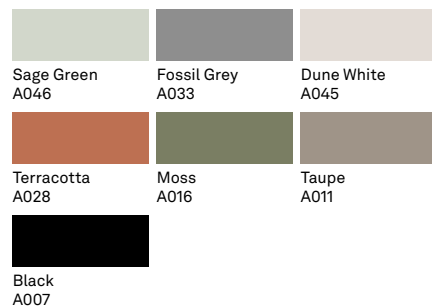

LILO COLLECTION

LILO SIDE TABLE DIA 45 GT146 € 298

- Powder coated aluminium frame.

SAGE GREEN A046

FOSSIL GREY A033

DUNE WHITE A045

TERRACOTTA A028

MOSS A016

TAUPE A011

BLACK A007

Frame Aluminium

LILO COFFEE TABLE DIA 60 GT144 € 425

- Powder coated aluminium frame.

SAGE GREEN A046

FOSSIL GREY A033

DUNE WHITE A045

TERRACOTTA A028

MOSS A016

TAUPE A011

BLACK A007

LILO COFFEE TABLE DIA 68 GT145 € 460

- Powder coated aluminium frame.

SAGE GREEN A046

FOSSIL GREY A033

DUNE WHITE A045

TERRACOTTA A028

MOSS A016

TAUPE A011

BLACK A007