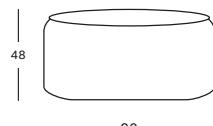

OLAF

- Outer cover available in all Vincent Sheppard fabrics. See page 13.
- Inner cover made out of breathable polyester, filled with polystyrene beads.

DIA 50 PF001	CAT. B	CAT. C	CAT. G	COM
Polystyrene beads & fibre fabric usage PF001E: 110 cm	PF001B	PF001C	PF001G	PF001E
	€ 570	€ 590	€ 630	€ 570

DIA 80 PF002	CAT. B	CAT. C	CAT. G	COM
Polystyrene beads & fibre	PF002B	PF002C	PF002G	PF002E