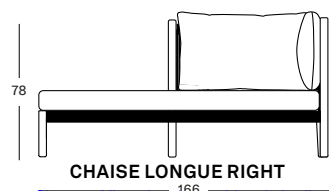

Frame Teak

Untreated teak
W002

Seat Polypropylene rope

Anthracite
S026

Frame Teak

Untreated teak
W002

Seat Polypropylene rope

Anthracite
S026