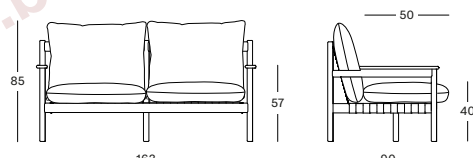

QUICK SHIP SET SIENNA GC201W002S047QSS1 € 3005

- 1x Oda lounge sofa 2.5S in untreated teak
- 2x seat cushion and 2x back cushion in Sienna M0505 (cat. G)

PROTECTIVE COVER PC059 € 370

ODA LOUNGE SOFA 3S GC202 € 2240

- Polypropylene strap on a solid untreated teak frame.

CUSHIONS	CAT. B	CAT. C	CAT. G	COM
3 Seat + 3 back cushions 14 cm quick dry foam polyester fibre filling fabric usage QE312: 580 cm	QB312	QC312	QG312	QE312
	€ 1605	€ 1710	€ 1810	€ 1605

Frame Teak

Seat Polypropylene strap