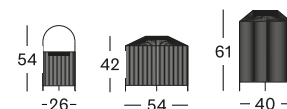

Frame **Steel**

Black
M007

Rope **Polypropylene**

Fossil Grey
S033

MORA SMALL LAMP WITH HANDLE GI006

€ 450

MORA MEDIUM LAMP GI005

€ 550