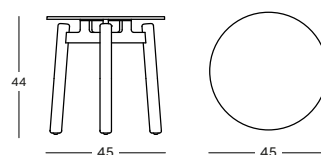

Top Ceramic

Portland
K003