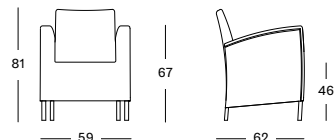

OUTDOOR LLOYD LOOM COLLECTION

DOVILE DINING CHAIR GD122 € 630

- Treated Lloyd Loom weave on an aluminium frame.
- Should be stored indoors during humid and cold weather.

Frame/Seat Lloyd Loom

All colours
see page 10

CUSHION	CAT. B	CAT. C	CAT. G	COM
Seat cushion 4 cm polyether foam fabric usage CE022: 60 cm	CB022 € 122	CC022 € 132	CG022 € 170	CE022 € 122

PROTECTIVE COVER PC001 € 200

DOVILE LOUNGE CHAIR GC124 € 970

- Treated Lloyd Loom weave on an aluminium frame.
- Should be stored indoors during humid and cold weather.

CUSHIONS	CAT. B	CAT. C	CAT. G	COM
Seat + back cushion 12 cm High Resilience foam polyester fibre filling fabric usage CE050: 215 cm	CB050 € 440	CC050 € 455	CG050 € 565	CE050 € 440